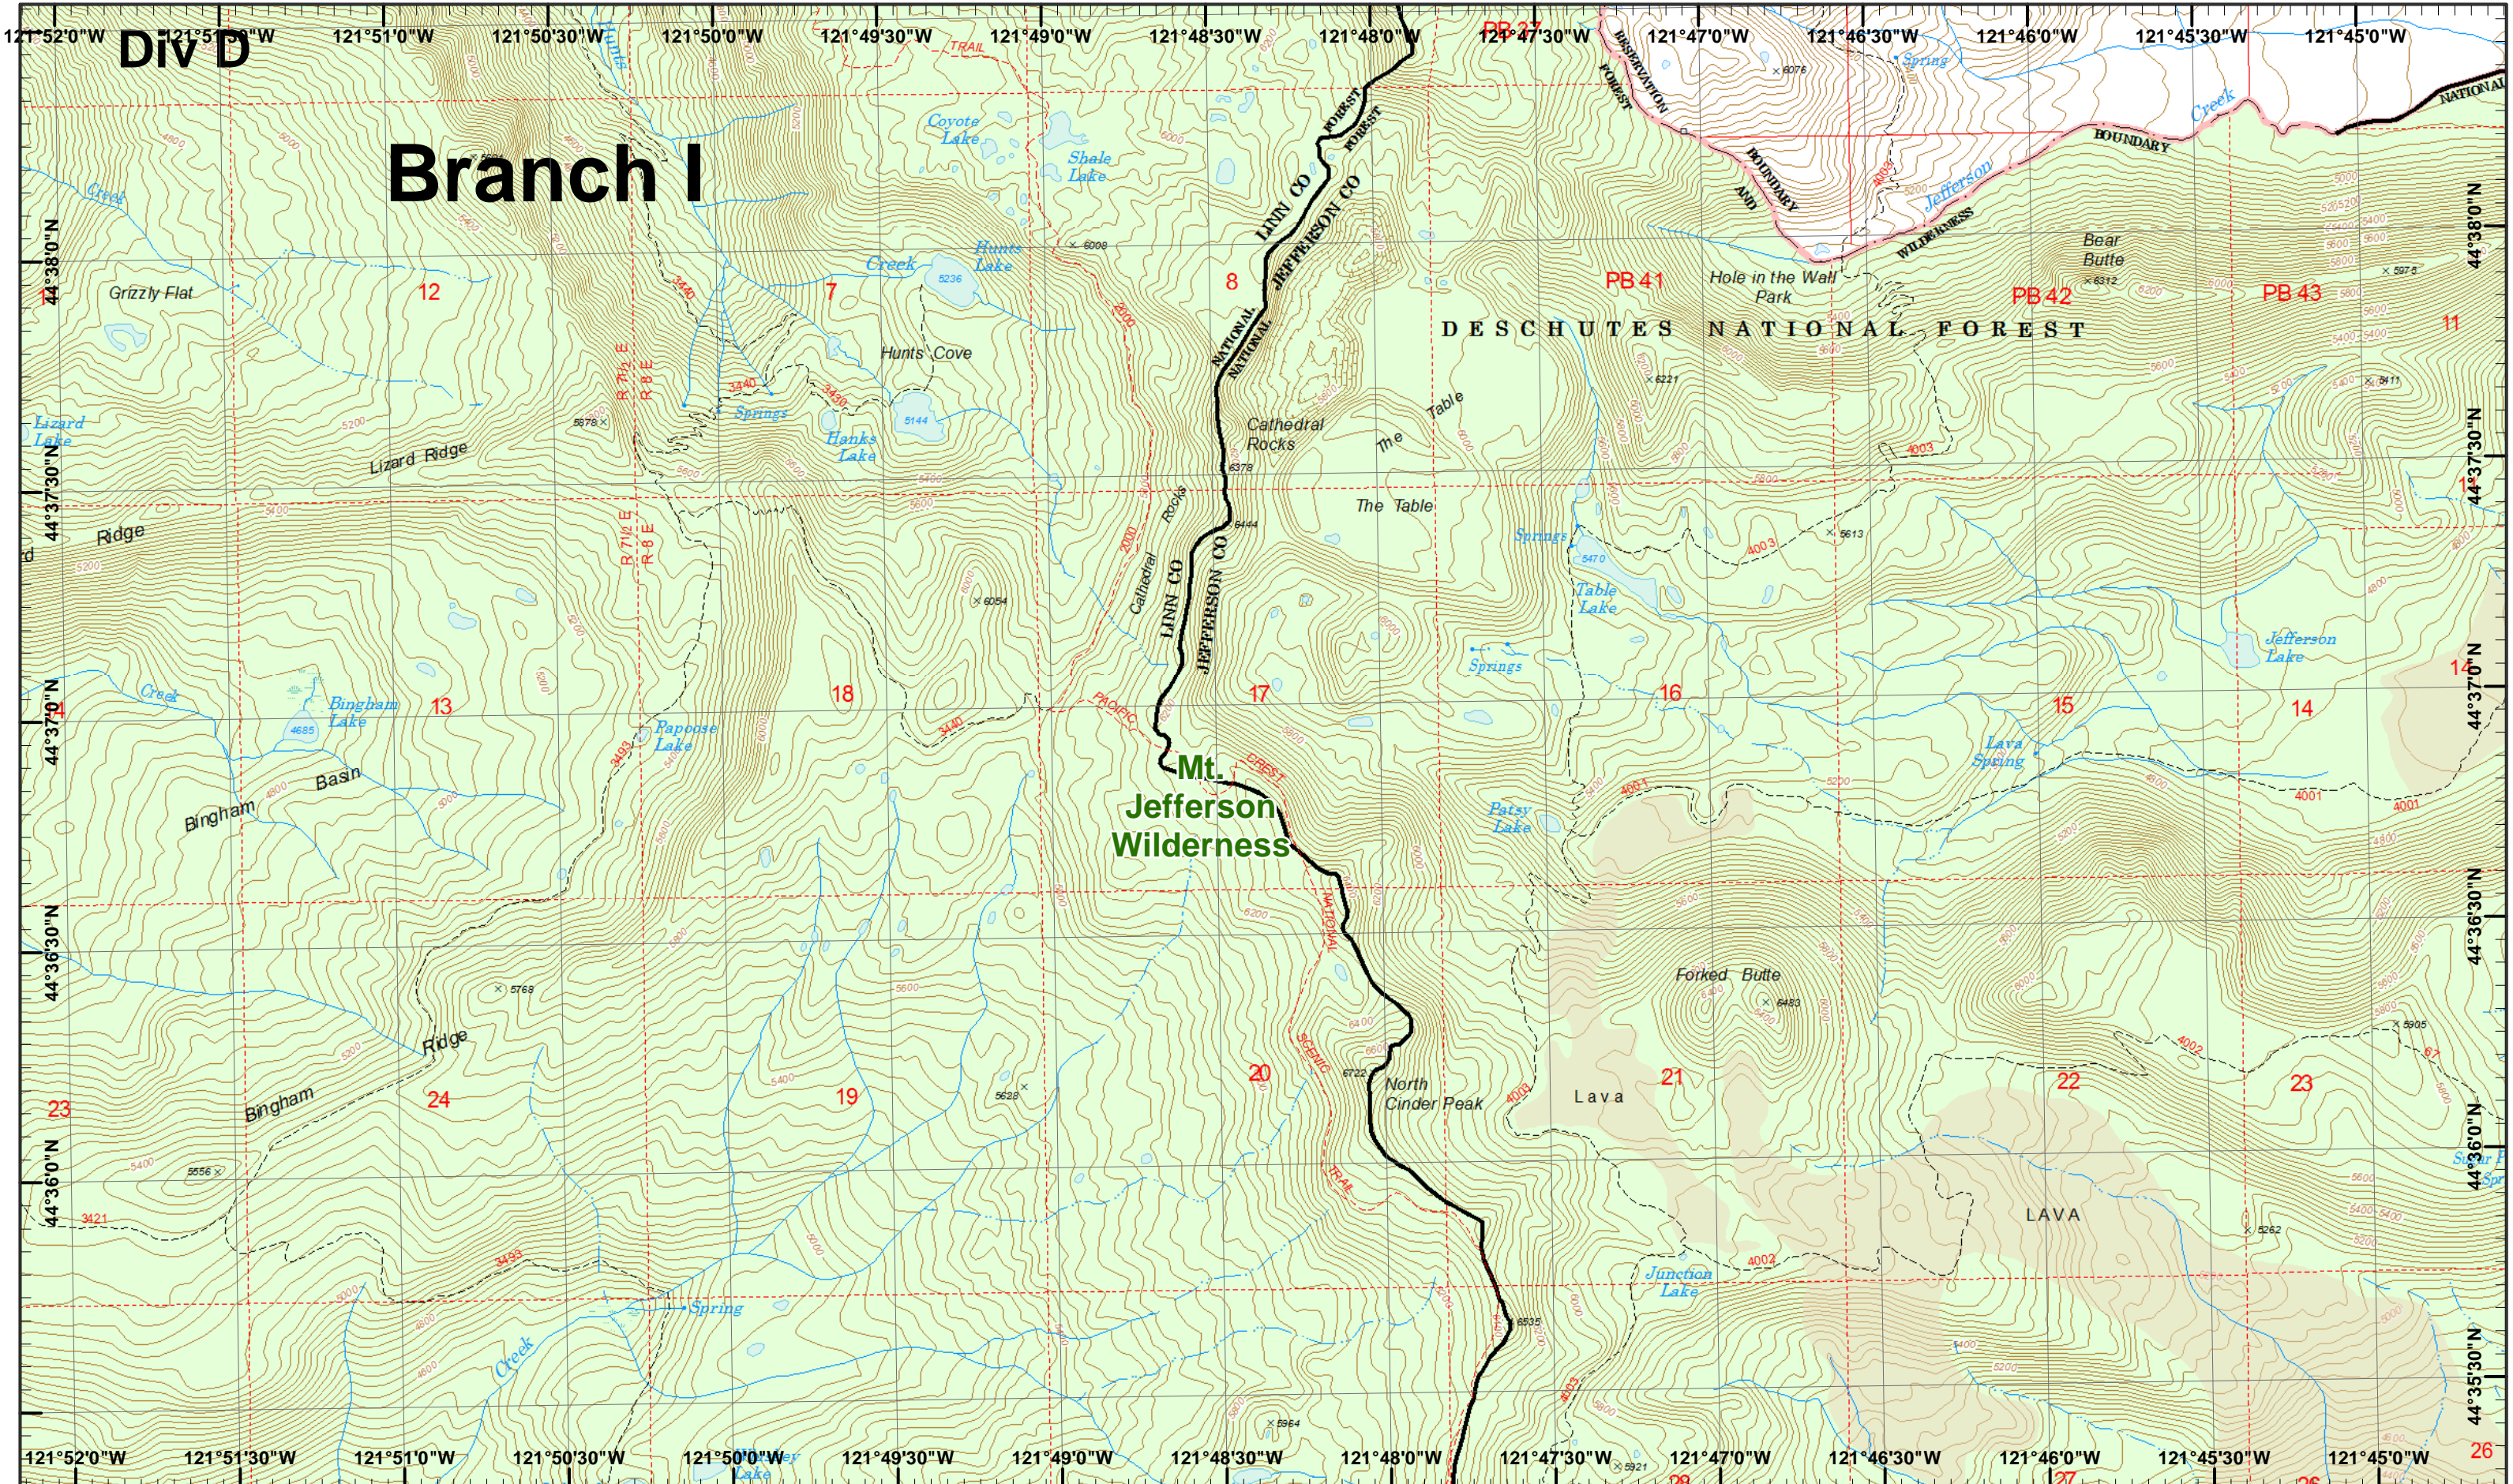

Branch I

Whitewater Incident
August 29, 2017

IR 8/28 - UTF
Whitewater Fire - 10118 Acres
Little Devil Fire - 312 Acres
French Fire - 2 Acres
Scorpion Fire - 14 Acres
Map Created 8/28/2017 7:56:25 PM RDC

1	2
3	4
5	6
7	8
9	10
11	12
13	14