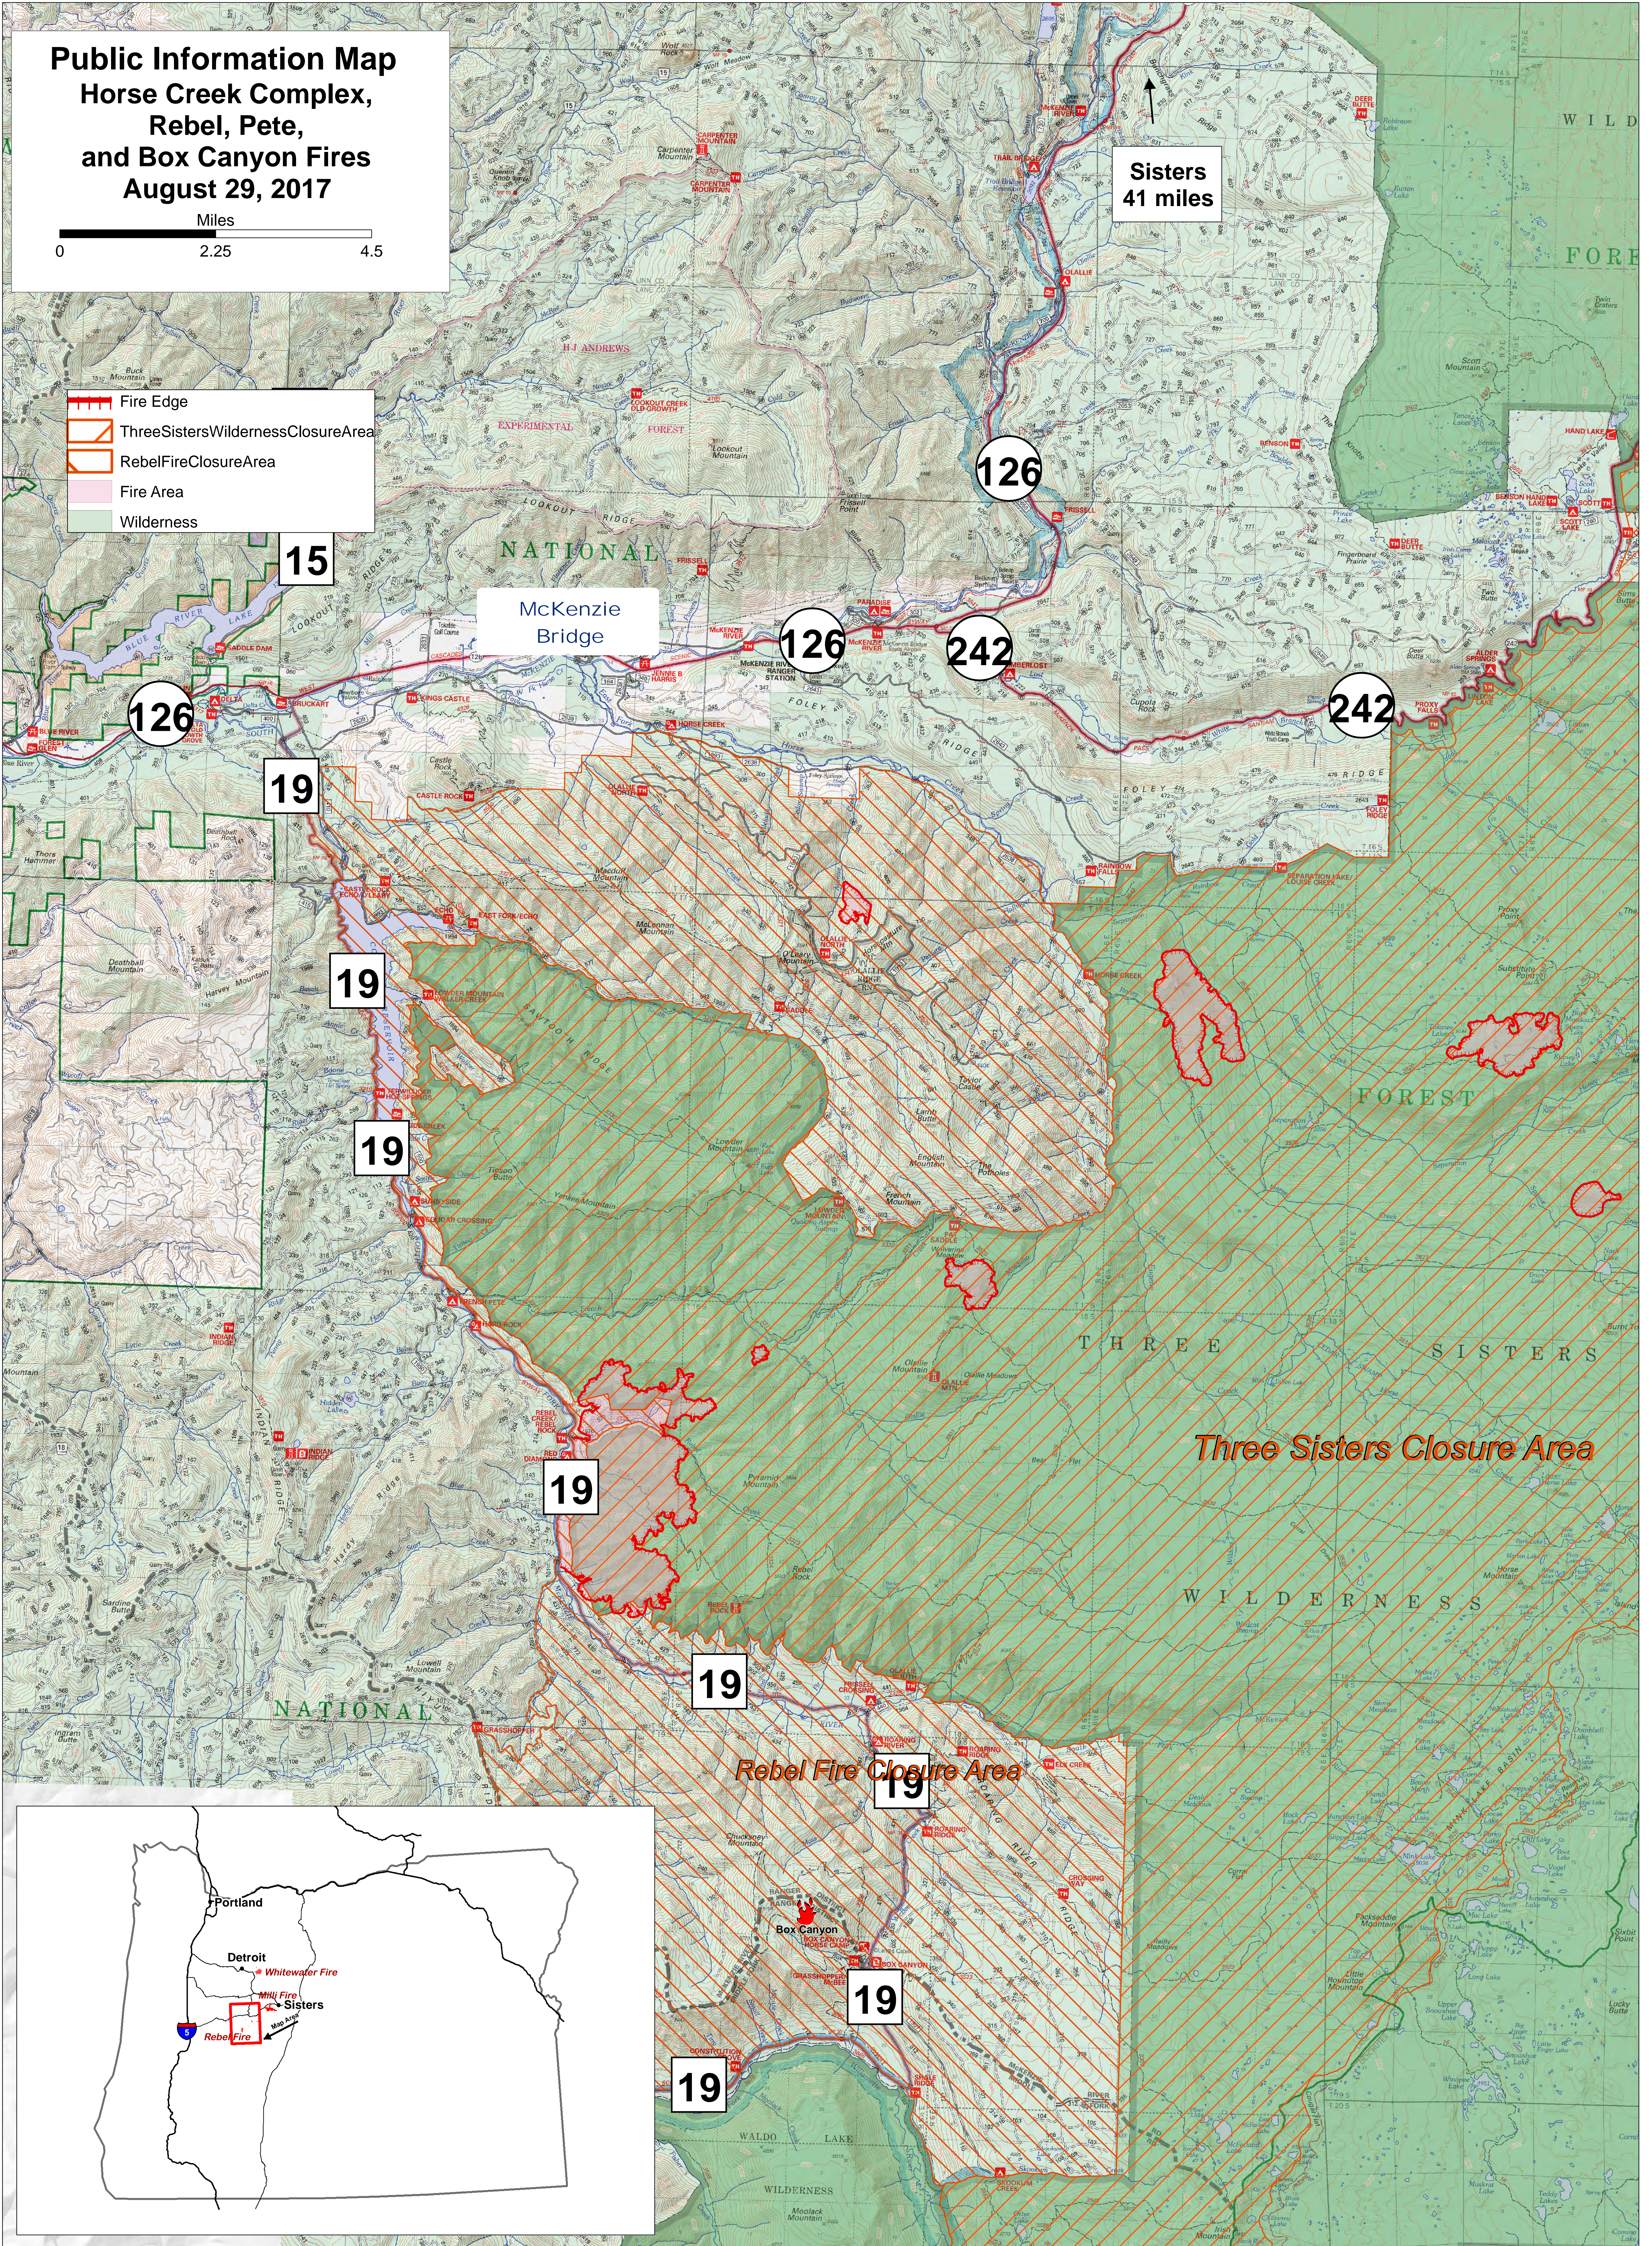

Public Information Map Horse Creek Complex, Rebel, Pete, and Box Canyon Fires August 29, 2017

Sisters
41 miles

- Fire Edge
- ThreeSistersWildernessClosureArea
- RebelFireClosureArea
- Fire Area
- Wilderness

McKenzie
Bridge

Three Sisters Closure Area

Rebel Fire Closure Area