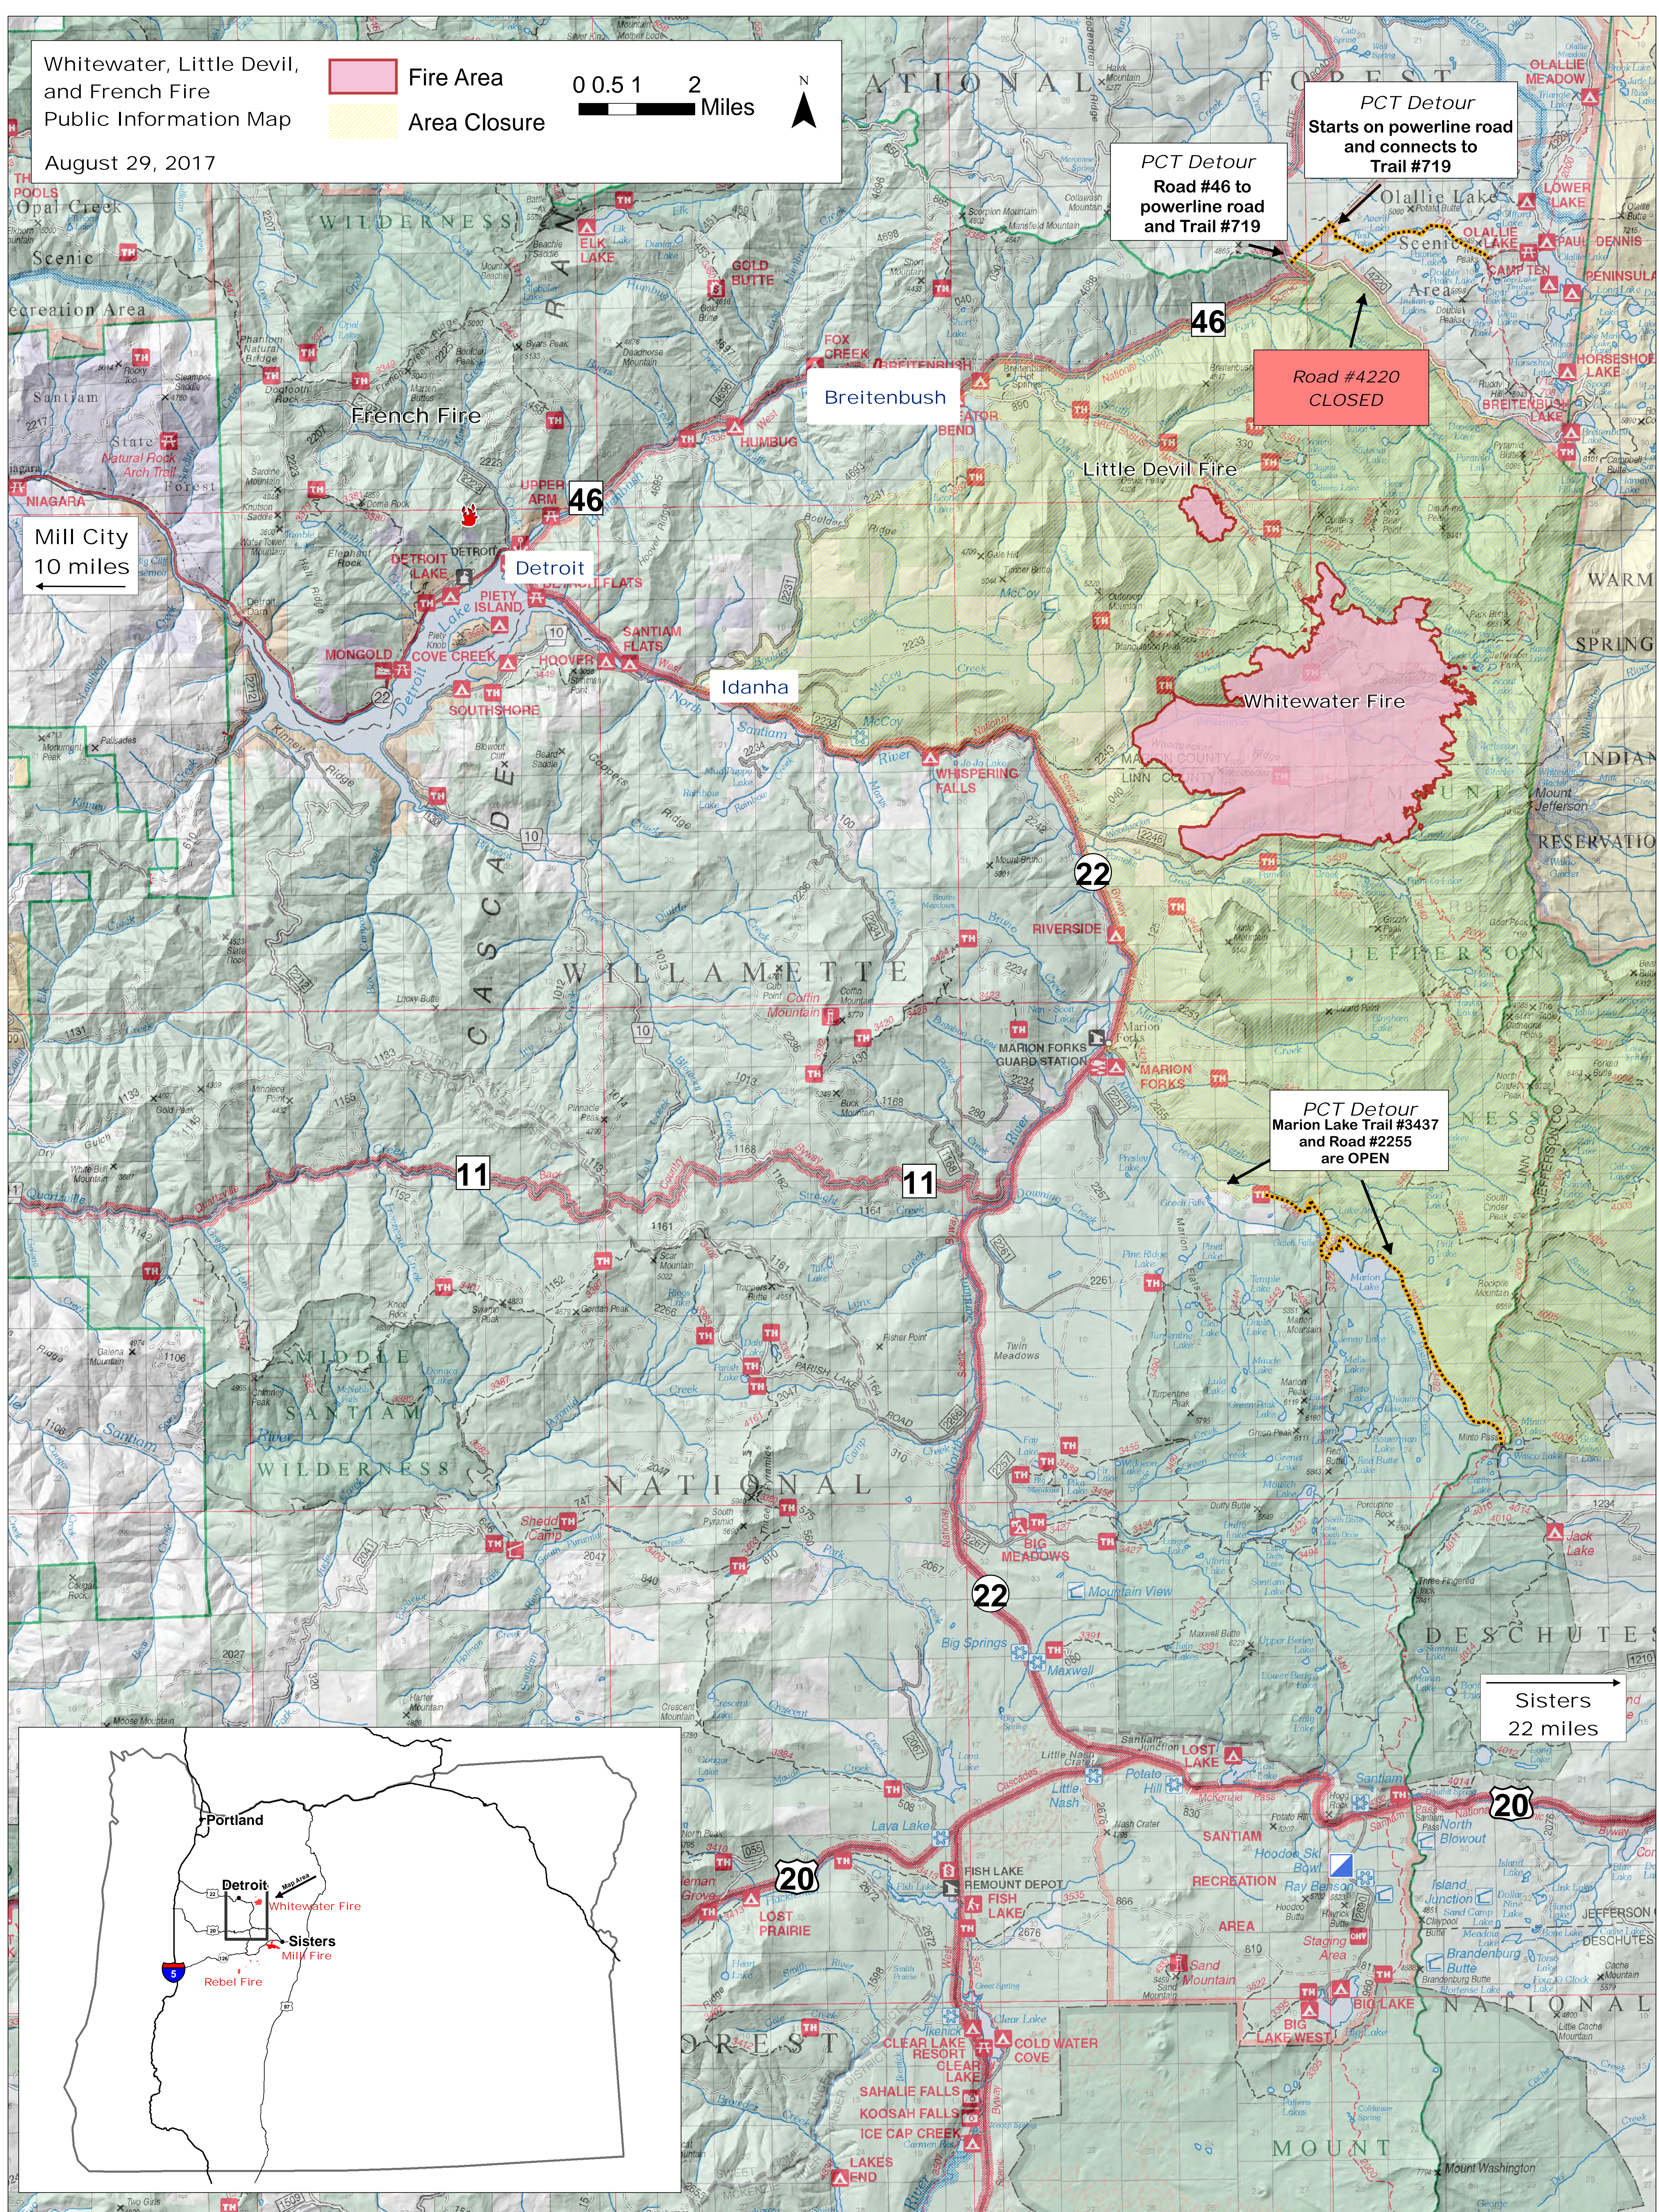

Whitewater, Little Devil, and French Fire  
Public Information Map

August 29, 2017

 Fire Area  
 Area Closure

0.5 1 2 Miles

PCT Detour  
Starts on powerline road  
and connects to  
Trail #719

PCT Detour  
Road #46 to  
powerline road  
and Trail #719

Road #4220  
CLOSED

PCT Detour  
Marion Lake Trail #3437  
and Road #2255  
are OPEN

Mill City  
10 miles

Sisters  
22 miles