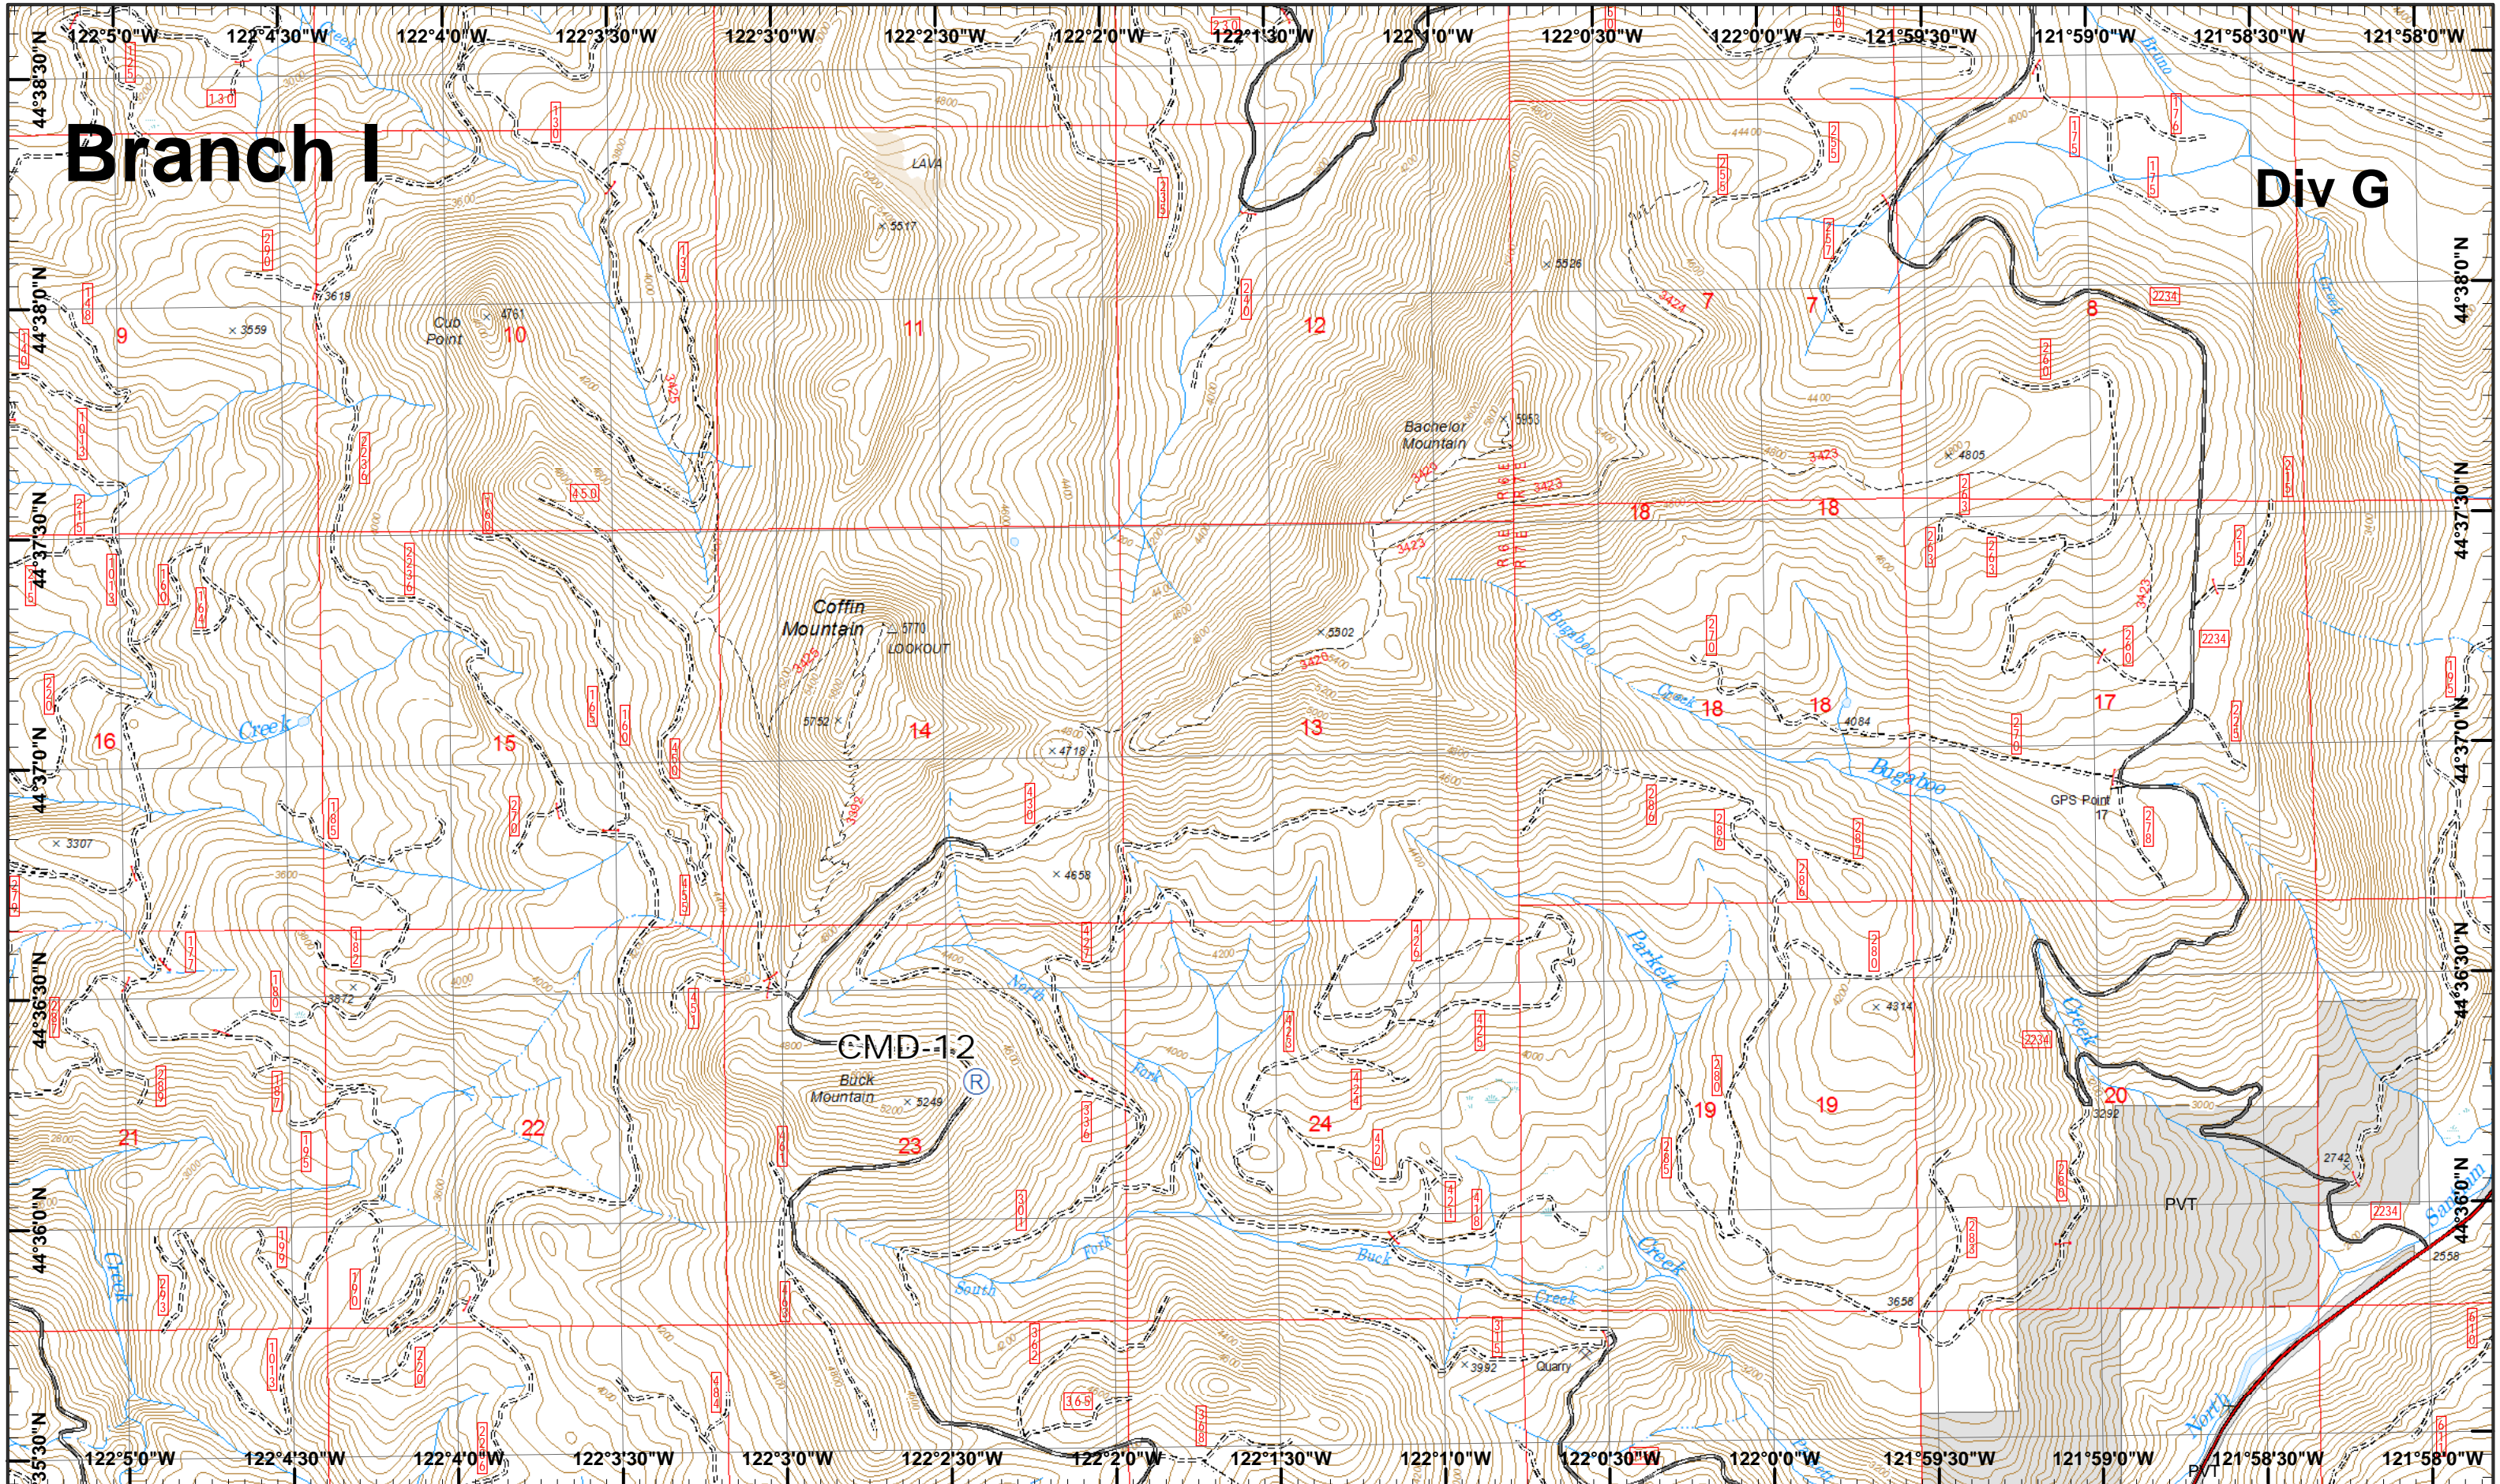

Branch I

Div G

Whitewater Incident
September 2, 2017

IR 8/31/2017 @ 2043
Whitewater Fire - 10,445 Acres
Little Devil Fire - 599 Acres
French Fire - 2 Acres
Scorpion Fire - 183 Acres
Map Created 9/1/2017 8:11:34 PM RDC

1	2
3	4
5	6
7	8
9	10
11	12
13	14