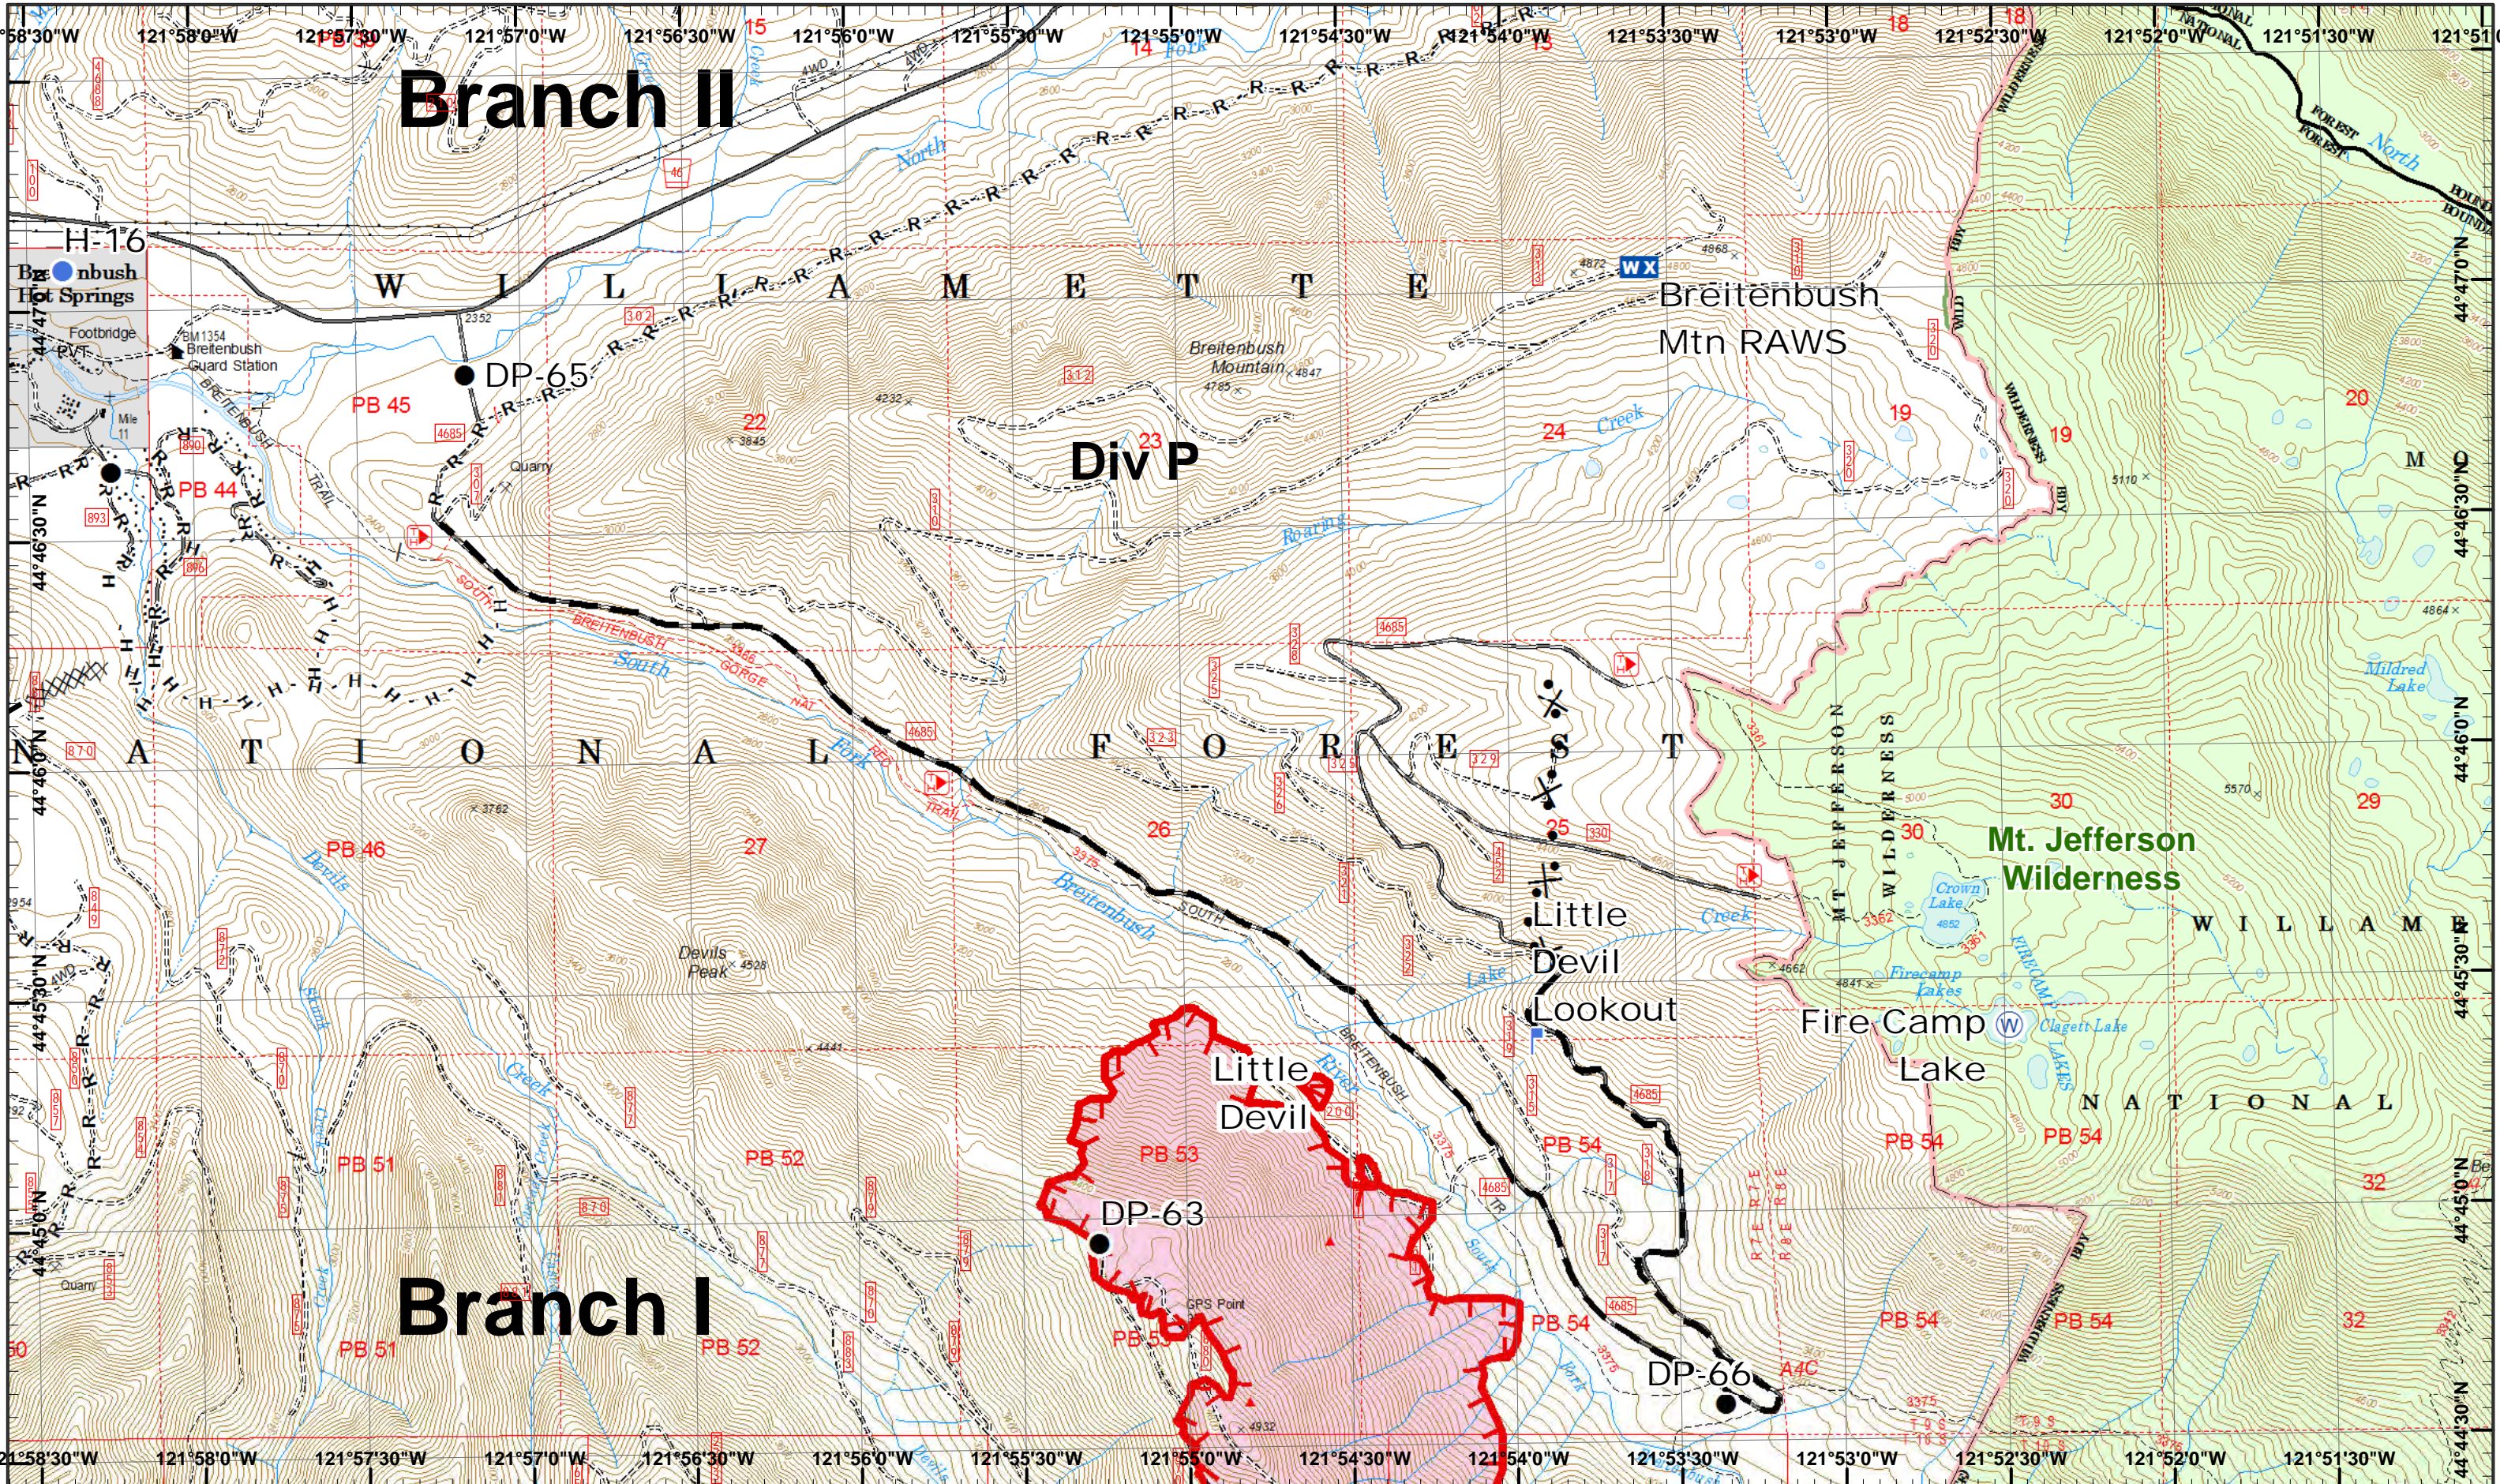

Branch II

Branch I

Whitewater Incident
September 2, 2017

IR 8/31/2017 @ 2043
Whitewater Fire - 10,445 Acres
Little Devil Fire - 599 Acres
French Fire - 2 Acres
Scorpion Fire - 183 Acres
Map Created 9/1/2017 8:12:50 PM RDC

- Drop Point
- IR Heat Source
- Mobile Weather
- Uncontrolled Fire
- Completed Handline
- Water Source
- Completed Dozer
- Planned Fire Line
- Helispot
- Lookout
- Proposed Dozer
- Road as Line

1	2
3	4
5	6
7	8
9	10
11	12
13	14