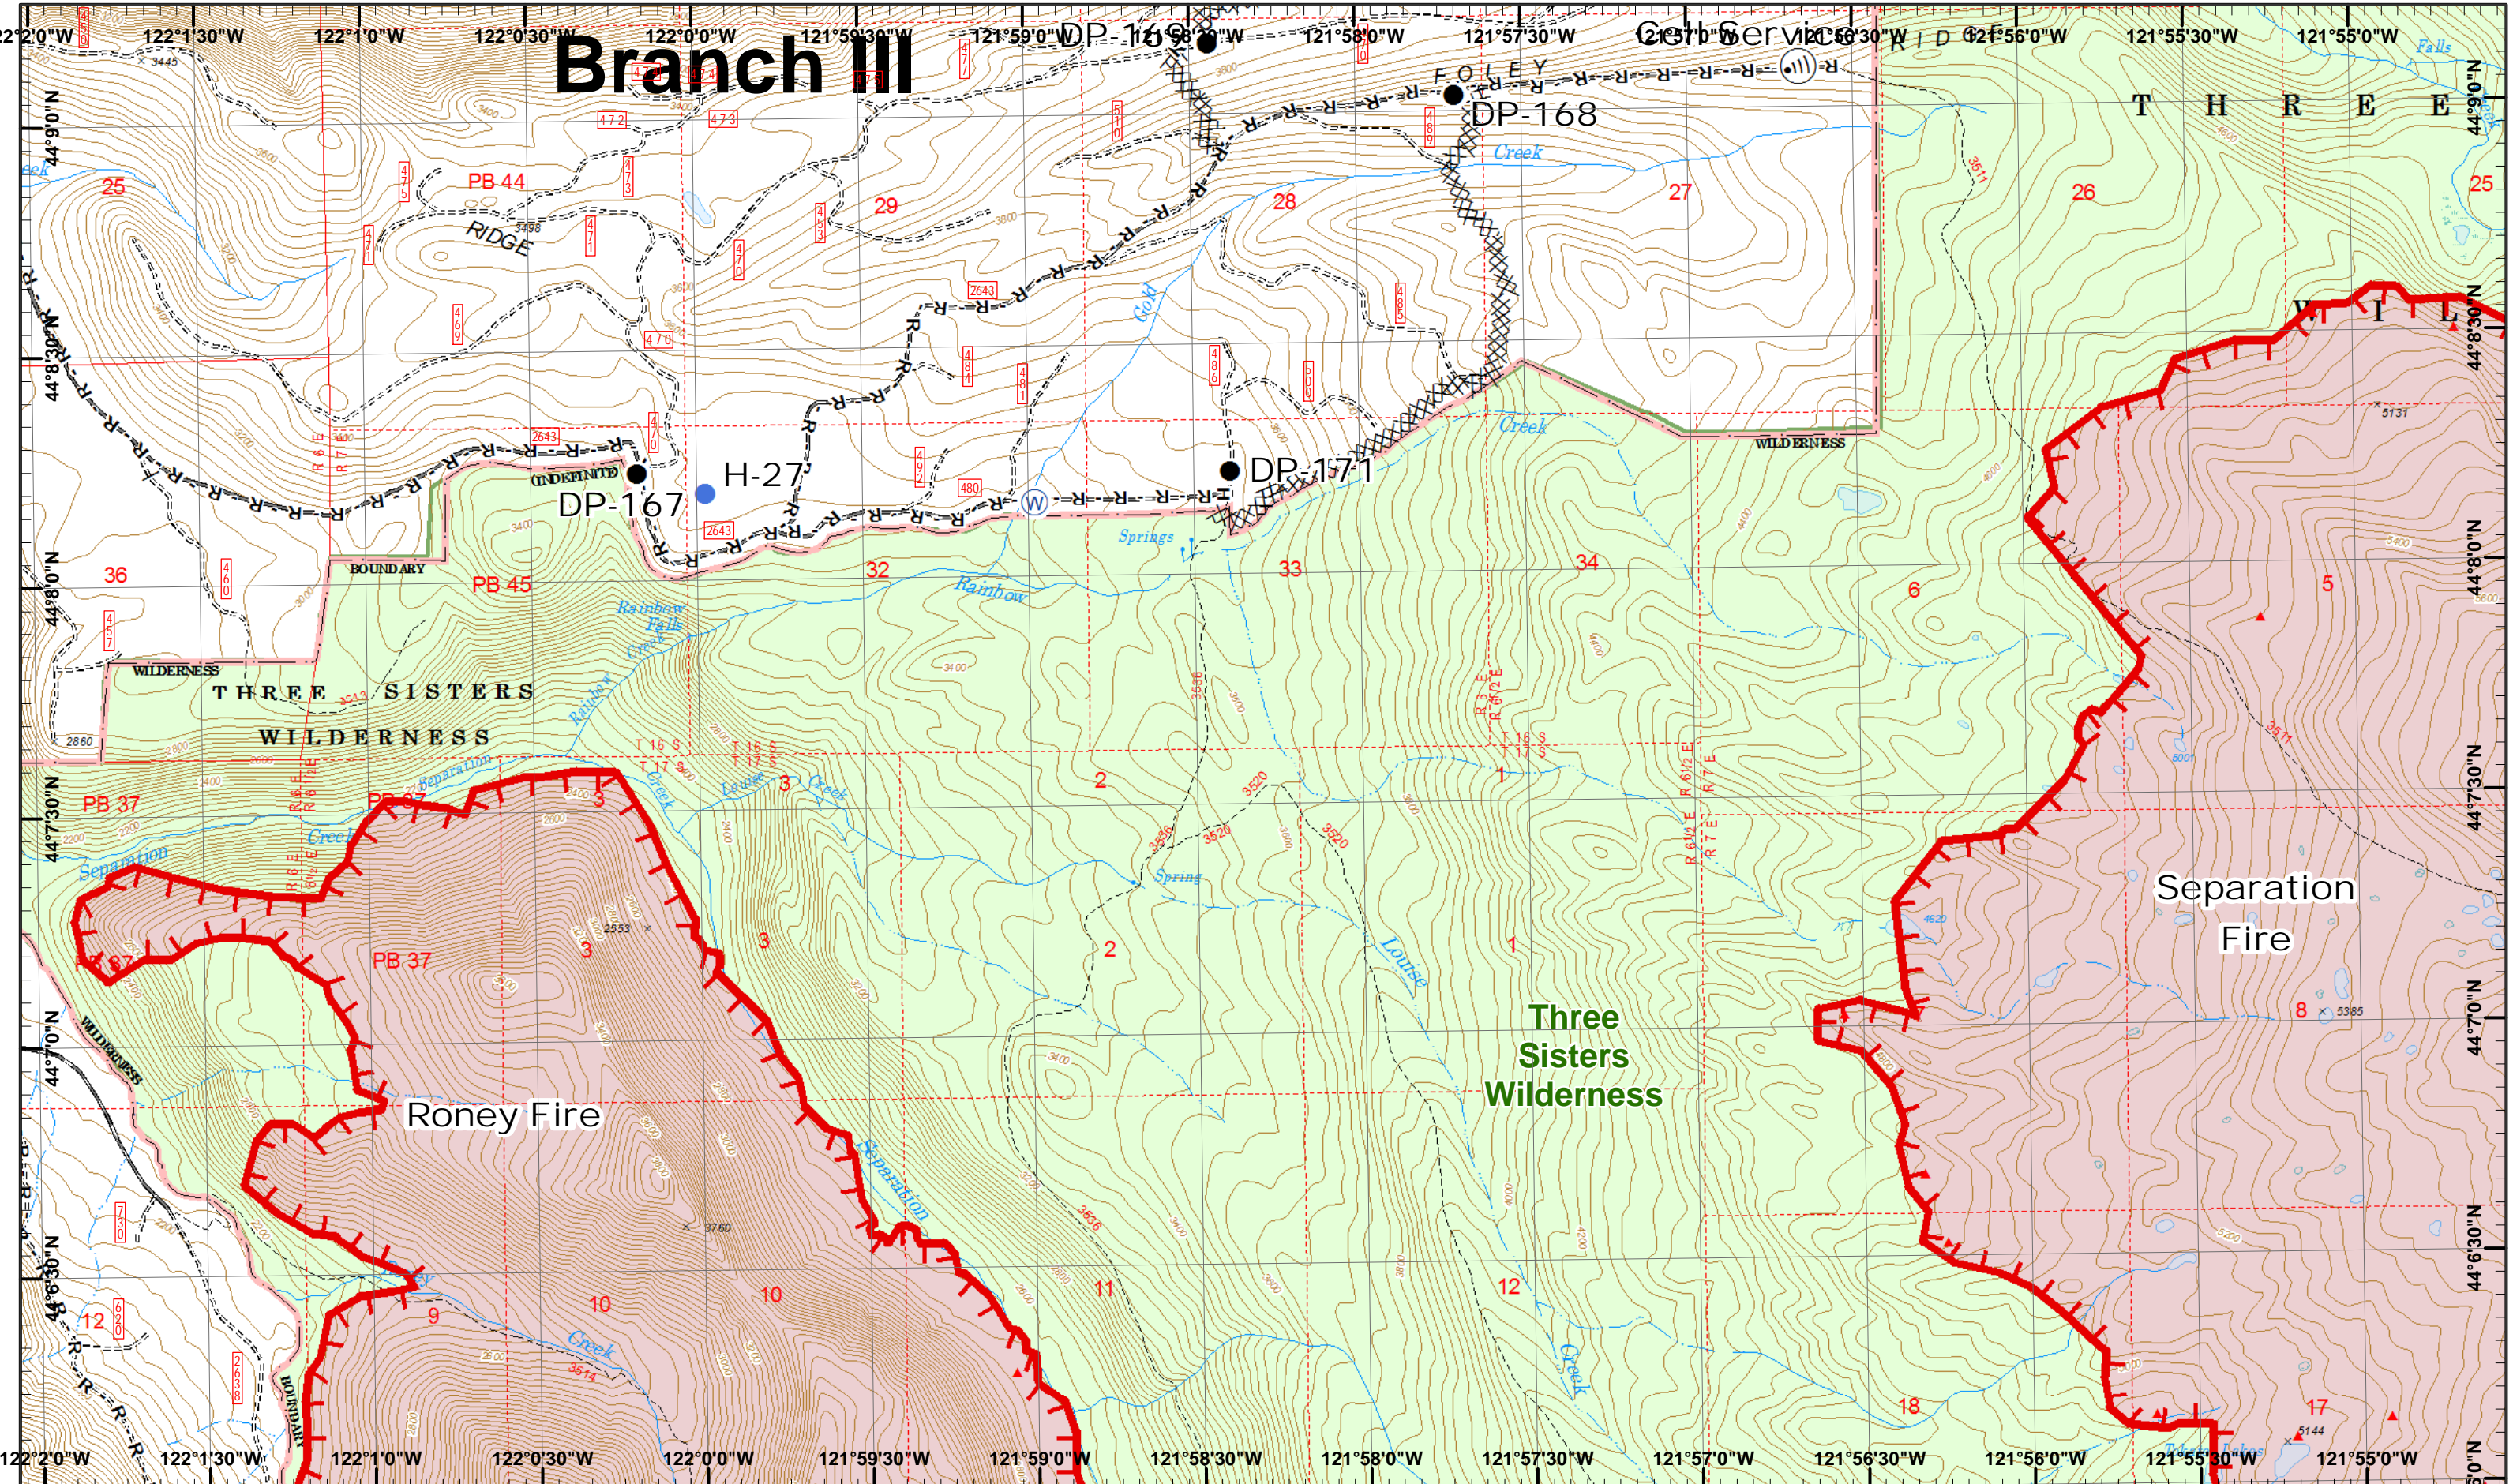

# Branch III

T H R E E

Rebel, Pete  
Horse Creek  
September 8, 2017

IR © 9/6/2017 2354  
Rebel Fire - 7,699 Acres  
Pete Fire - 51 Acres  
Claire Lookout Fire - 1,174 Acres  
Roney Fire - 3,135 Acres  
Separation Fire - 16,451 Acres  
Avenue Fire - 2,038 Acres  
Nash Fire - 6,359 Acres

Map Created 9/7/2017 8:07:58 PM RDC

- Drop Point
- ▲ IR Heat Source
- Ⓜ Internet Access
- Ⓜ Water Source
- XXXX Completed Dozer R - Road as Line
- Helispot
- Uncontrolled Fire
- H - Completed Hand

1	2	3
4	5	6
7	8	9
10	11	12
13	14	15
16	17	18
19	20	21