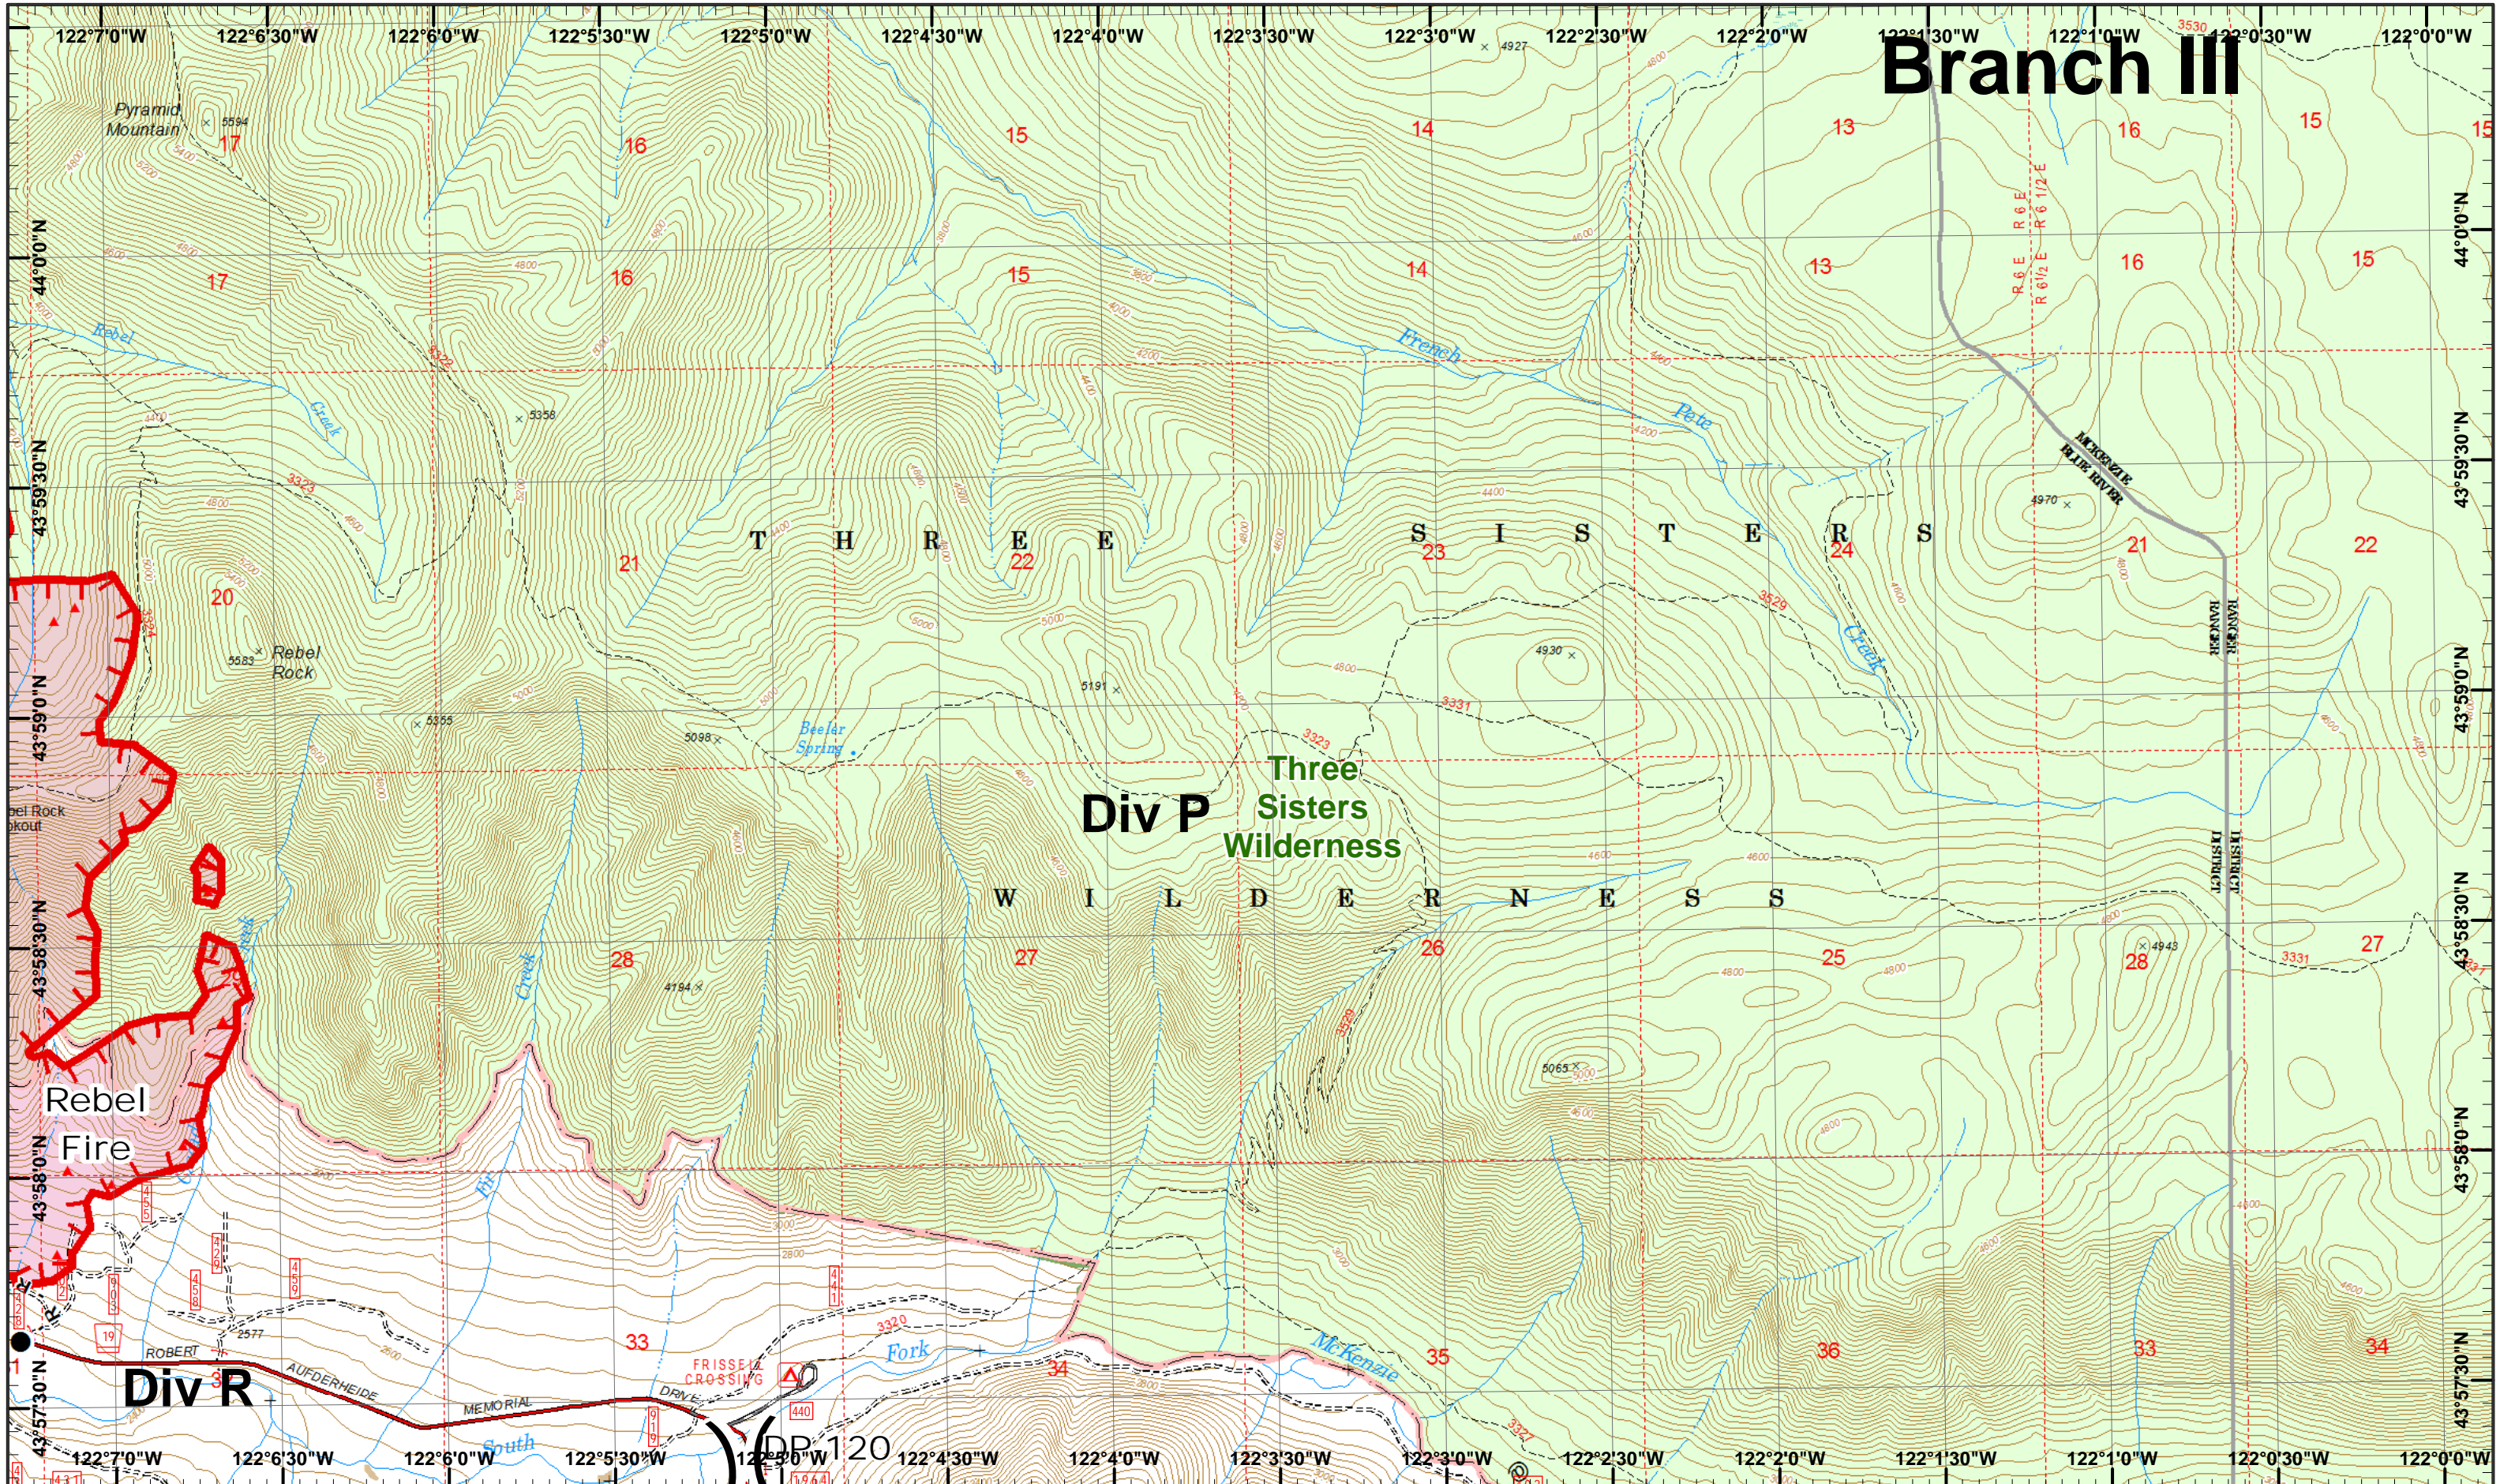

Branch III

Rebel, Pete
Horse Creek
September 8, 2017

IR © 9/6/2017 2354
Rebel Fire - 7,699 Acres
Pete Fire - 51 Acres
Chalio Lookout Fire - 1,174 Acres
Roney Fire - 3,135 Acres
Separation Fire - 16,451 Acres
Avenue Fire - 2,038 Acres
Nash Fire - 6,359 Acres

0 0.25 0.5 Miles
Map Created 9/7/2017 8:10:03 PM RDC

Drop Point
IR Heat Source R - Road as Line

| | | |
|----|----|----|
| 1 | 2 | 3 |
| 4 | 5 | 6 |
| 7 | 8 | 9 |
| 10 | 11 | 12 |
| 13 | 14 | 15 |
| 16 | 17 | 18 |
| 19 | 20 | 21 |