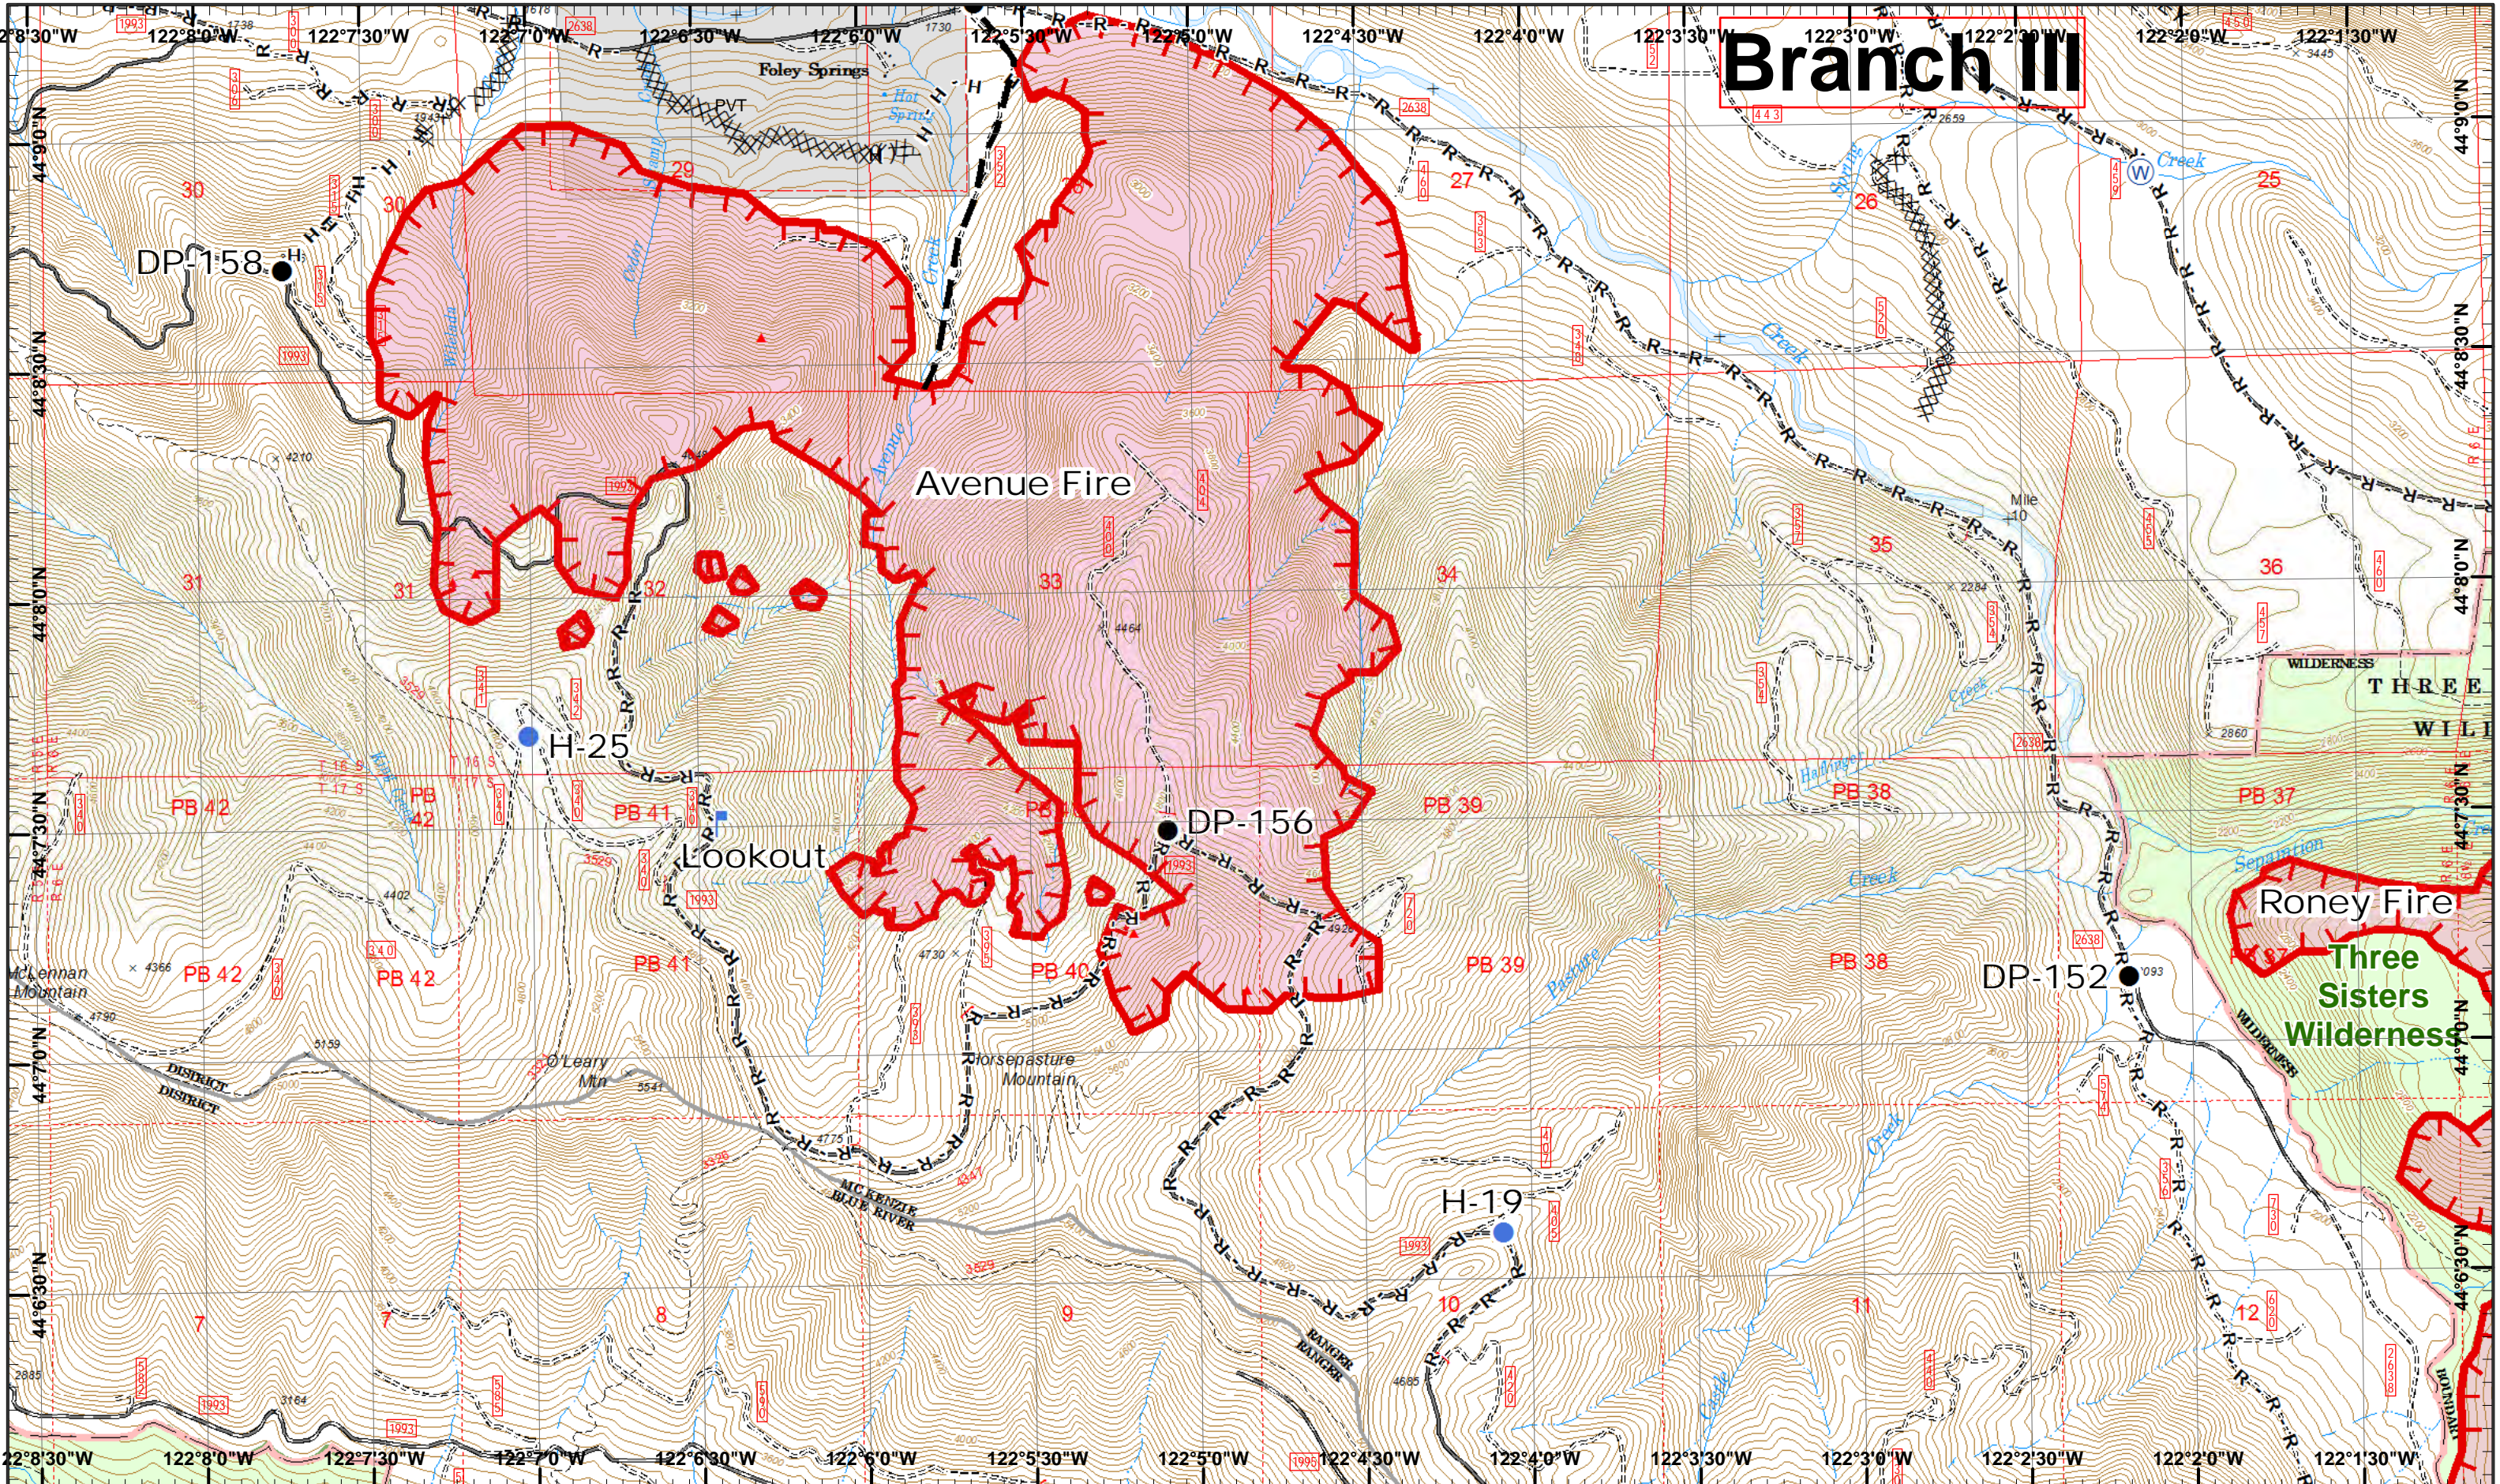

# Branch III

Rebel, Pete  
Horse Creek  
September 8, 2017

IR © 9/6/2017 2354  
Rebel Fire - 7,699 Acres  
Pete Fire - 51 Acres  
Charlie Lookout Fire - 1,174 Acres  
Roney Fire - 3,135 Acres  
Separation Fire - 16,451 Acres  
Avenue Fire - 2,038 Acres  
Nash Fire - 6,359 Acres  
Map Created 9/7/2017 8:11:28 PM RDC

- Drop Point
- ▲ IR Heat Source
- Ⓜ Water Source
- XXXX Completed Dozer
- R - Road as Line
- (X) Ridge/Geographic Feature
- Helispot
- Ⓛ Lookout
- ▬ Uncontrolled Fire
- H - Completed Hand
- ▬ Planned Fire Line

1	2	3
4	5	6
7	8	9
10	11	12
13	14	15
16	17	18
19	20	21