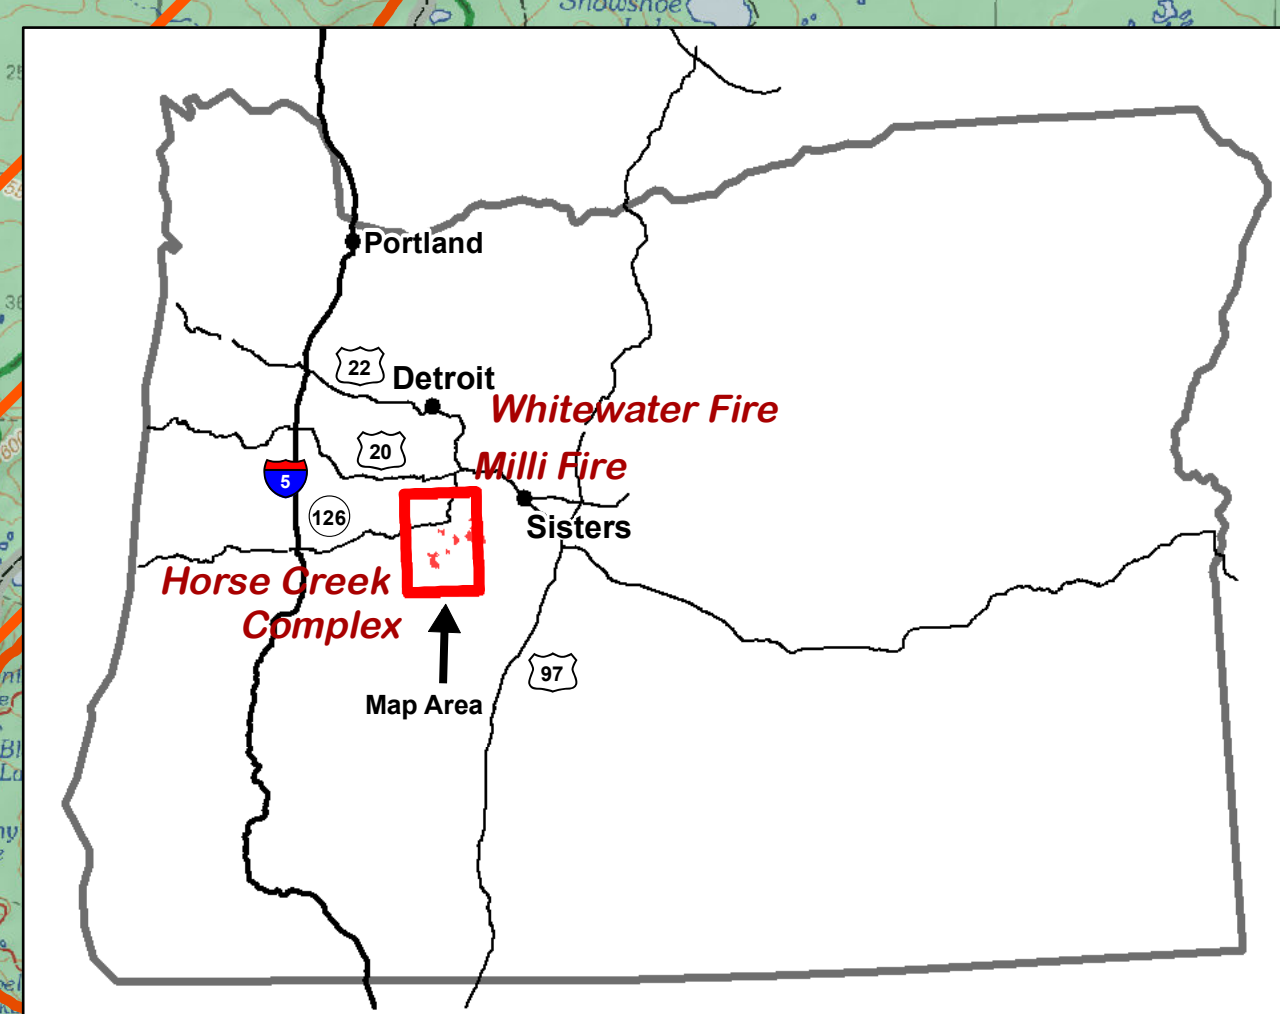

Avenue Fire

Separation Fire

Roney Fire

Nash Fire

Olallie Lookout Fire

THREE SISTERS  
Three Sisters Wilderness Closure Area

Pete Fire

19

Rebel Fire

Rebel Fire Closure Area

Box Canyon

**Public Information Map**  
**Horse Creek Complex**  
**Rebel, Pete,**  
**Box Canyon and Nash Fires**  
**September 8, 2017**

SOUTHWEST AREA

INCIDENT MANAGEMENT TEAM

- Uncontrolled Fire Edge
- Completed Line
- Closure Area
- Fire Area
- Road Closure
- Wilderness