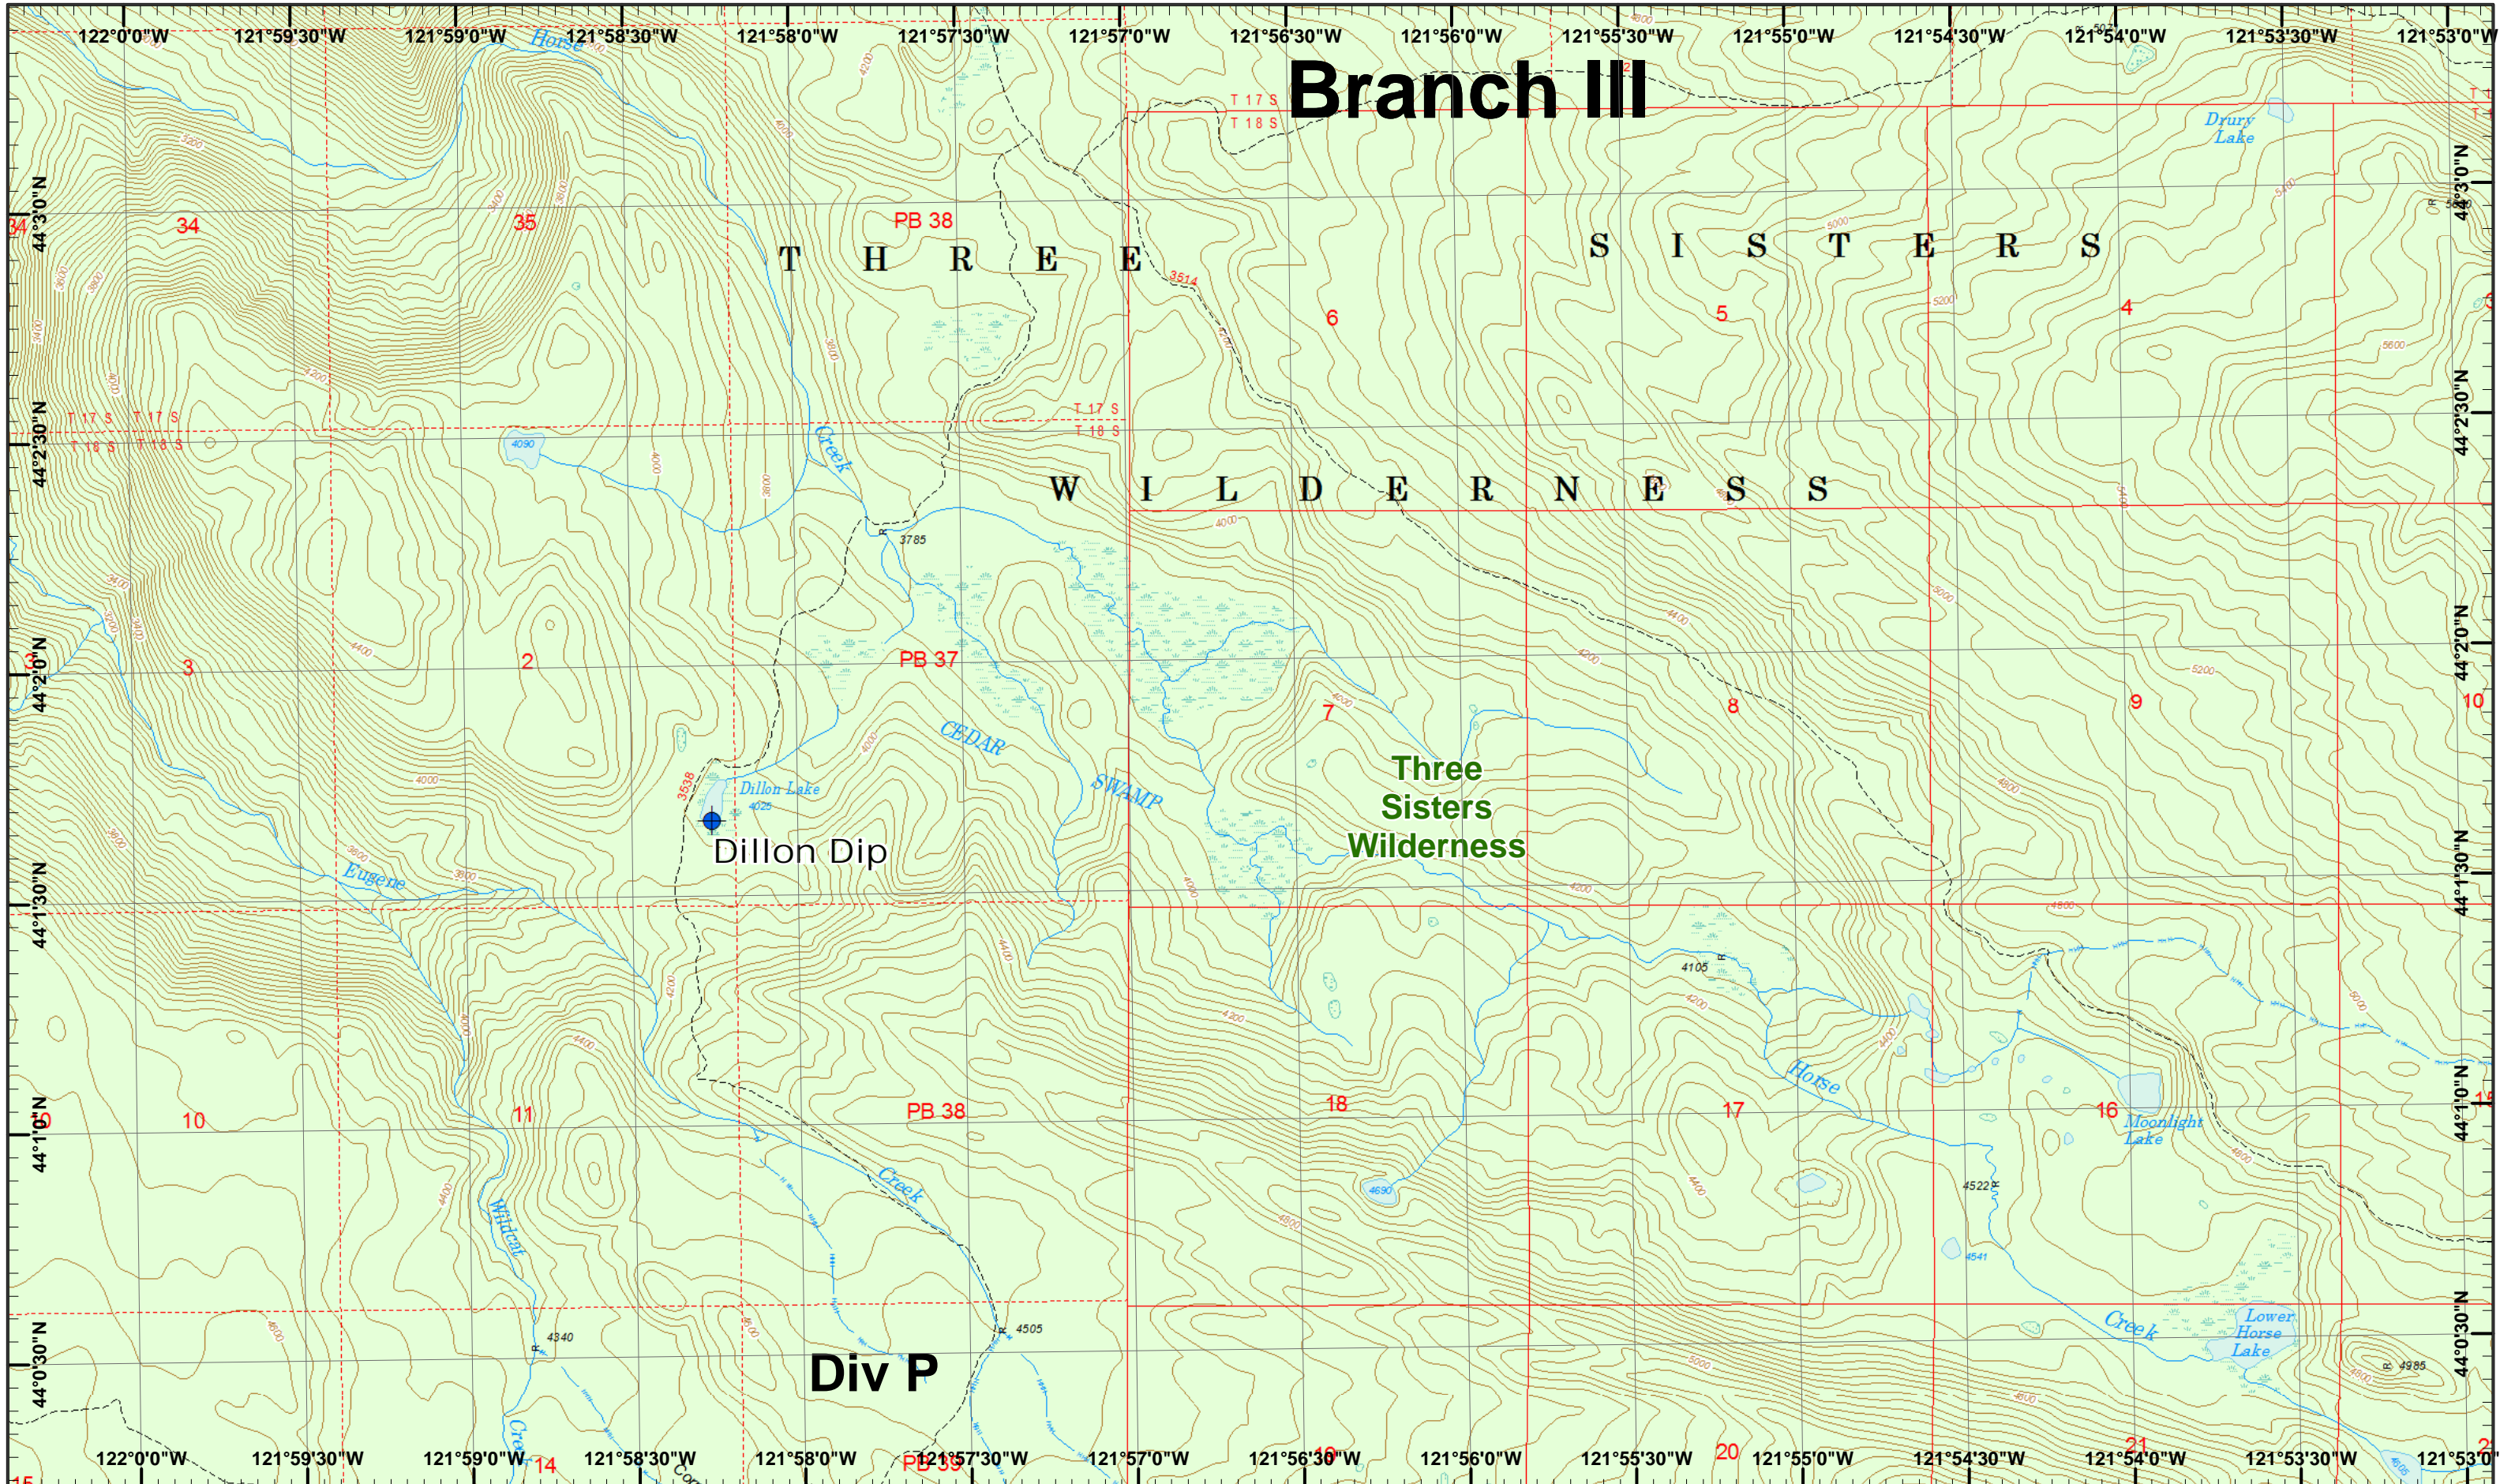

# Branch III

Rebel, Pete  
Horse Creek  
September 11, 2017

IR © 9/9/2017 1949  
Rebel Fire - 7,941 Acres  
Pete Fire - 51 Acres  
Ollie Lookout Fire - 1,221 Acres  
Roney Fire - 3,161 Acres  
Separation Fire - 16,588 Acres  
Avenue Fire - 2,038 Acres  
Nash Fire - 6,409 Acres

3	4	5	6	7	8	9	10	11	12	13	14	15	16	17	18	19	20	21
15	16	17	18	19	20	21	22	23	24	25	26	27	28	29	30	31	32	33