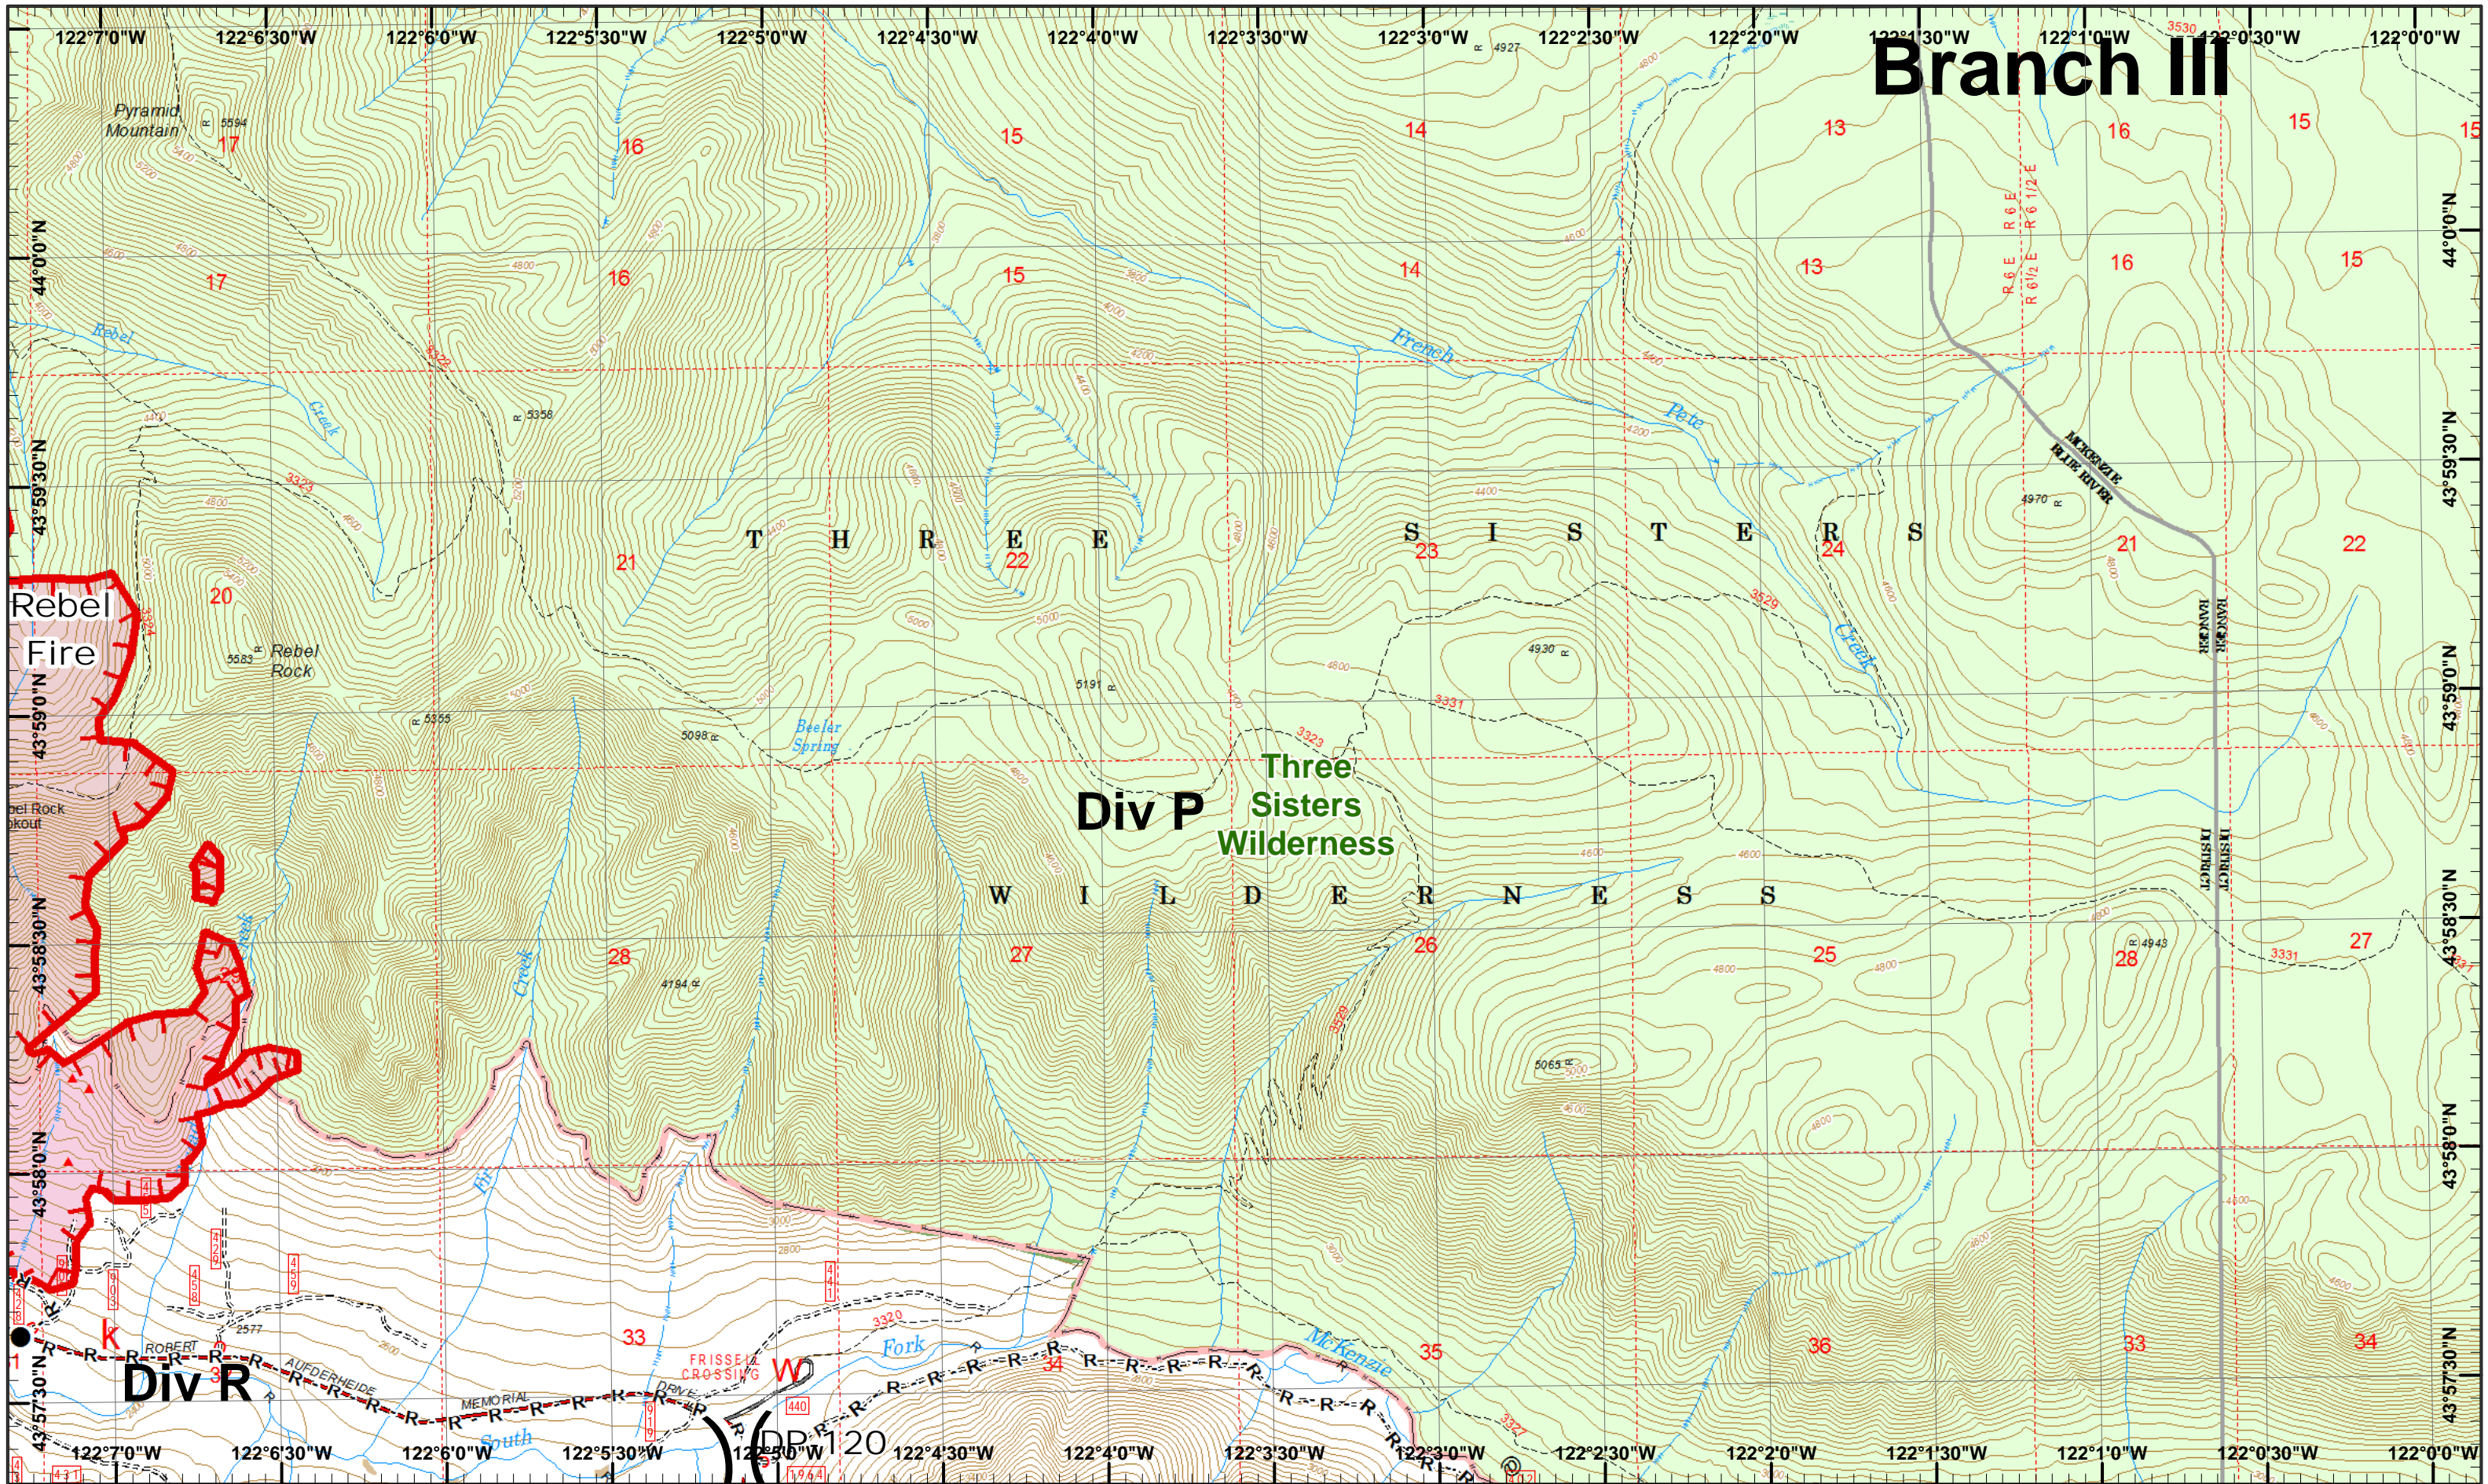

Branch III

Rebel, Pete
Horse Creek
September 11, 2017

IR © 9/9/2017 1949
Rebel Fire - 7,941 Acres
Pete Fire - 51 Acres
Chalio Lookout Fire - 1,221 Acres
Roney Fire - 3,161 Acres
Separation Fire - 16,588 Acres
Avenue Fire - 2,038 Acres
Nash Fire - 6,409 Acres

Drop Point
IR Heat Source R - Road as Line

1	2
3	4
5	6
7	8
9	10
11	12
13	14
15	16
17	18
19	20
21	22
23	24