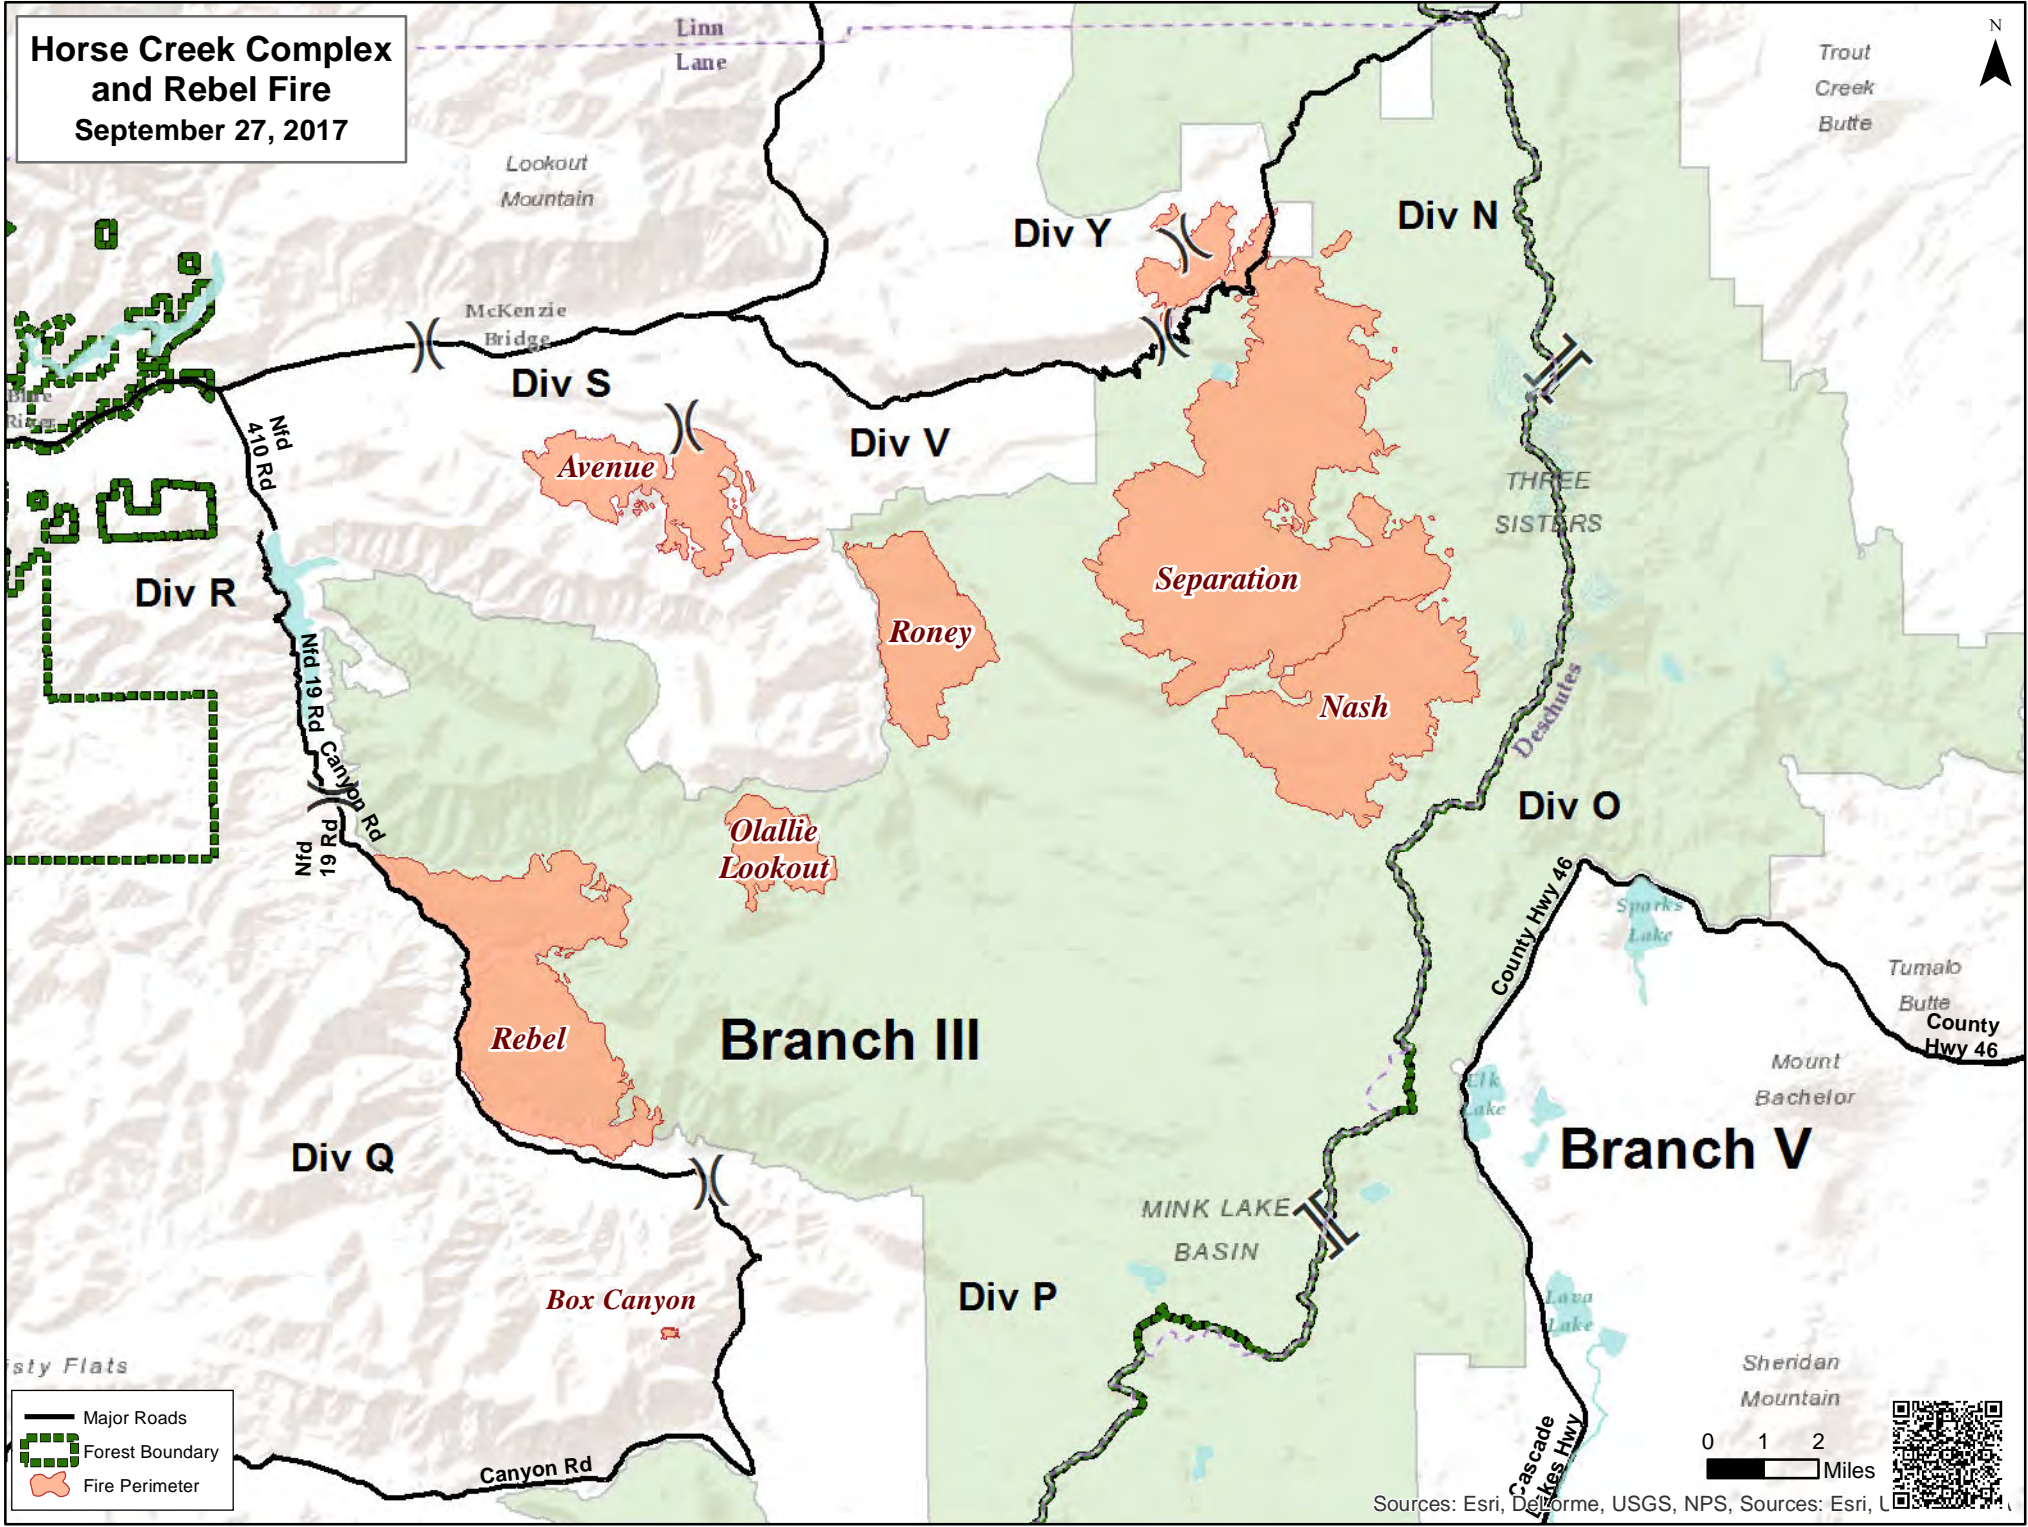

Horse Creek Complex and Rebel Fire
 September 27, 2017

- Major Roads
- Forest Boundary
- Fire Perimeter

Sources: Esri, DeLorme, USGS, NPS, Sources: Esri, L