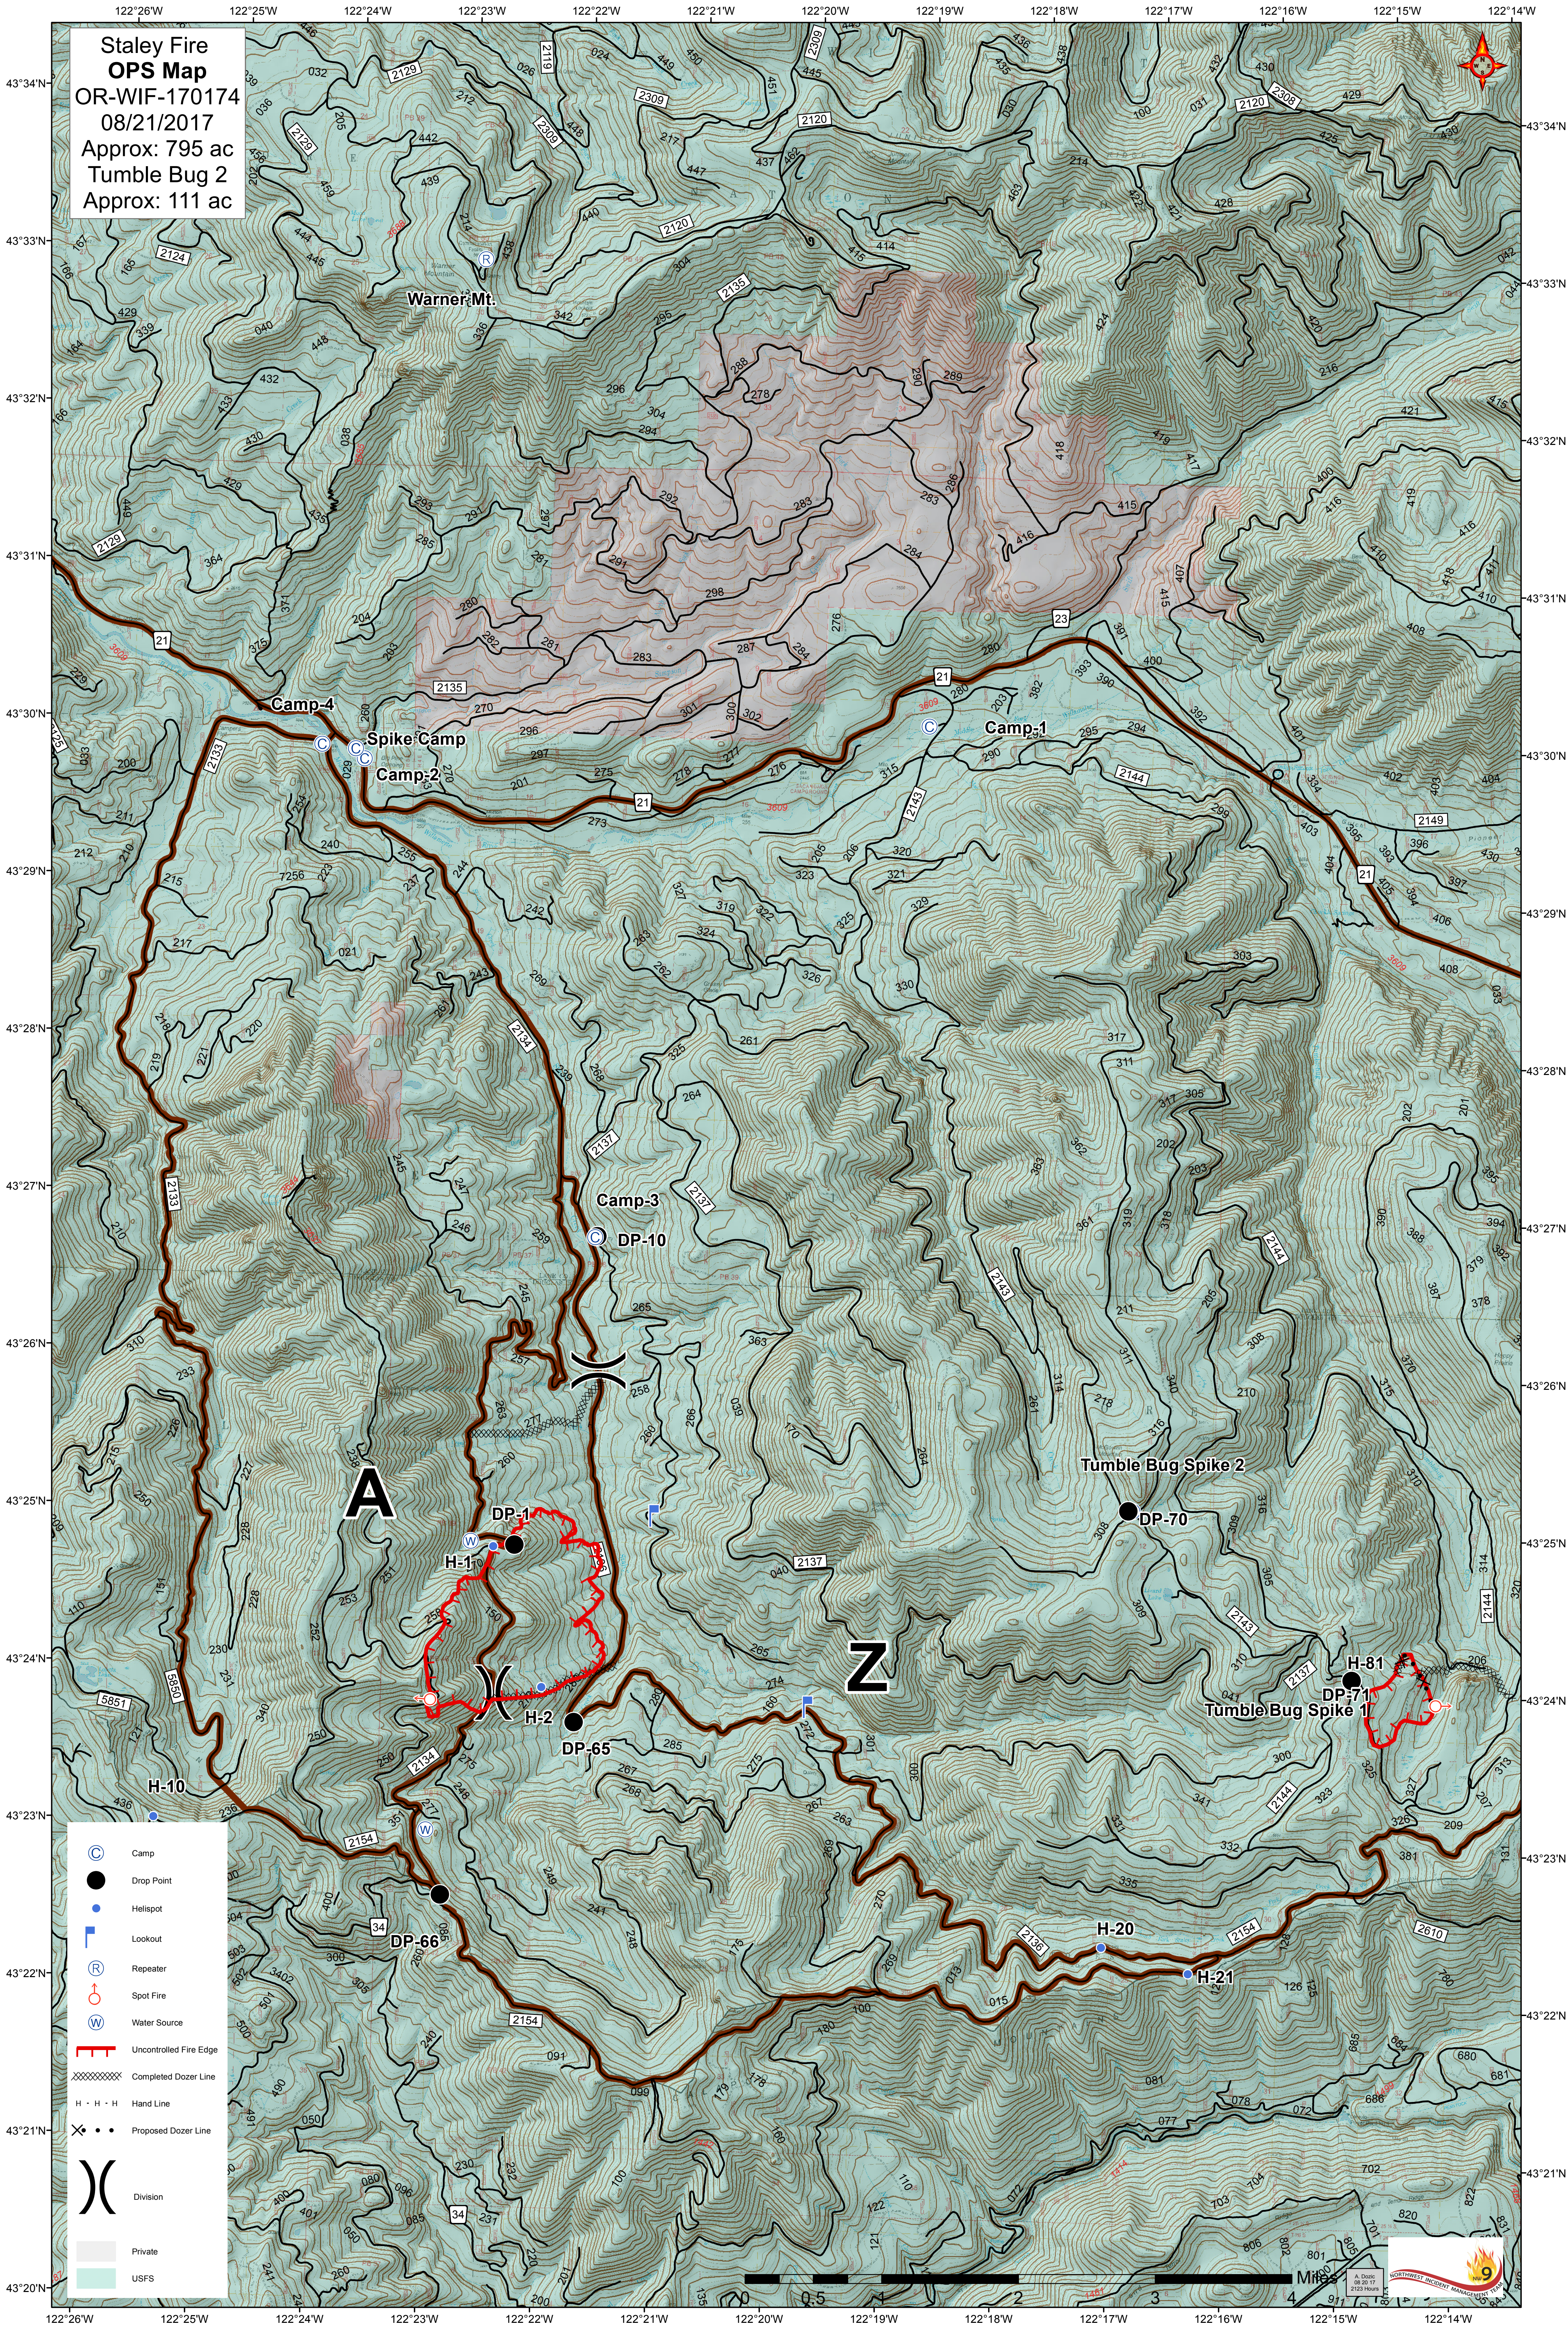

Staley Fire  
OPS Map  
OR-WIF-170174  
08/21/2017  
Approx: 795 ac  
Tumble Bug 2  
Approx: 111 ac

- Camp
- Drop Point
- Helispot
- Lookout
- Repeater
- Spot Fire
- Water Source
- Uncontrolled Fire Edge
- Completed Dozer Line
- Hand Line
- Proposed Dozer Line
- Division
- Private
- USFS