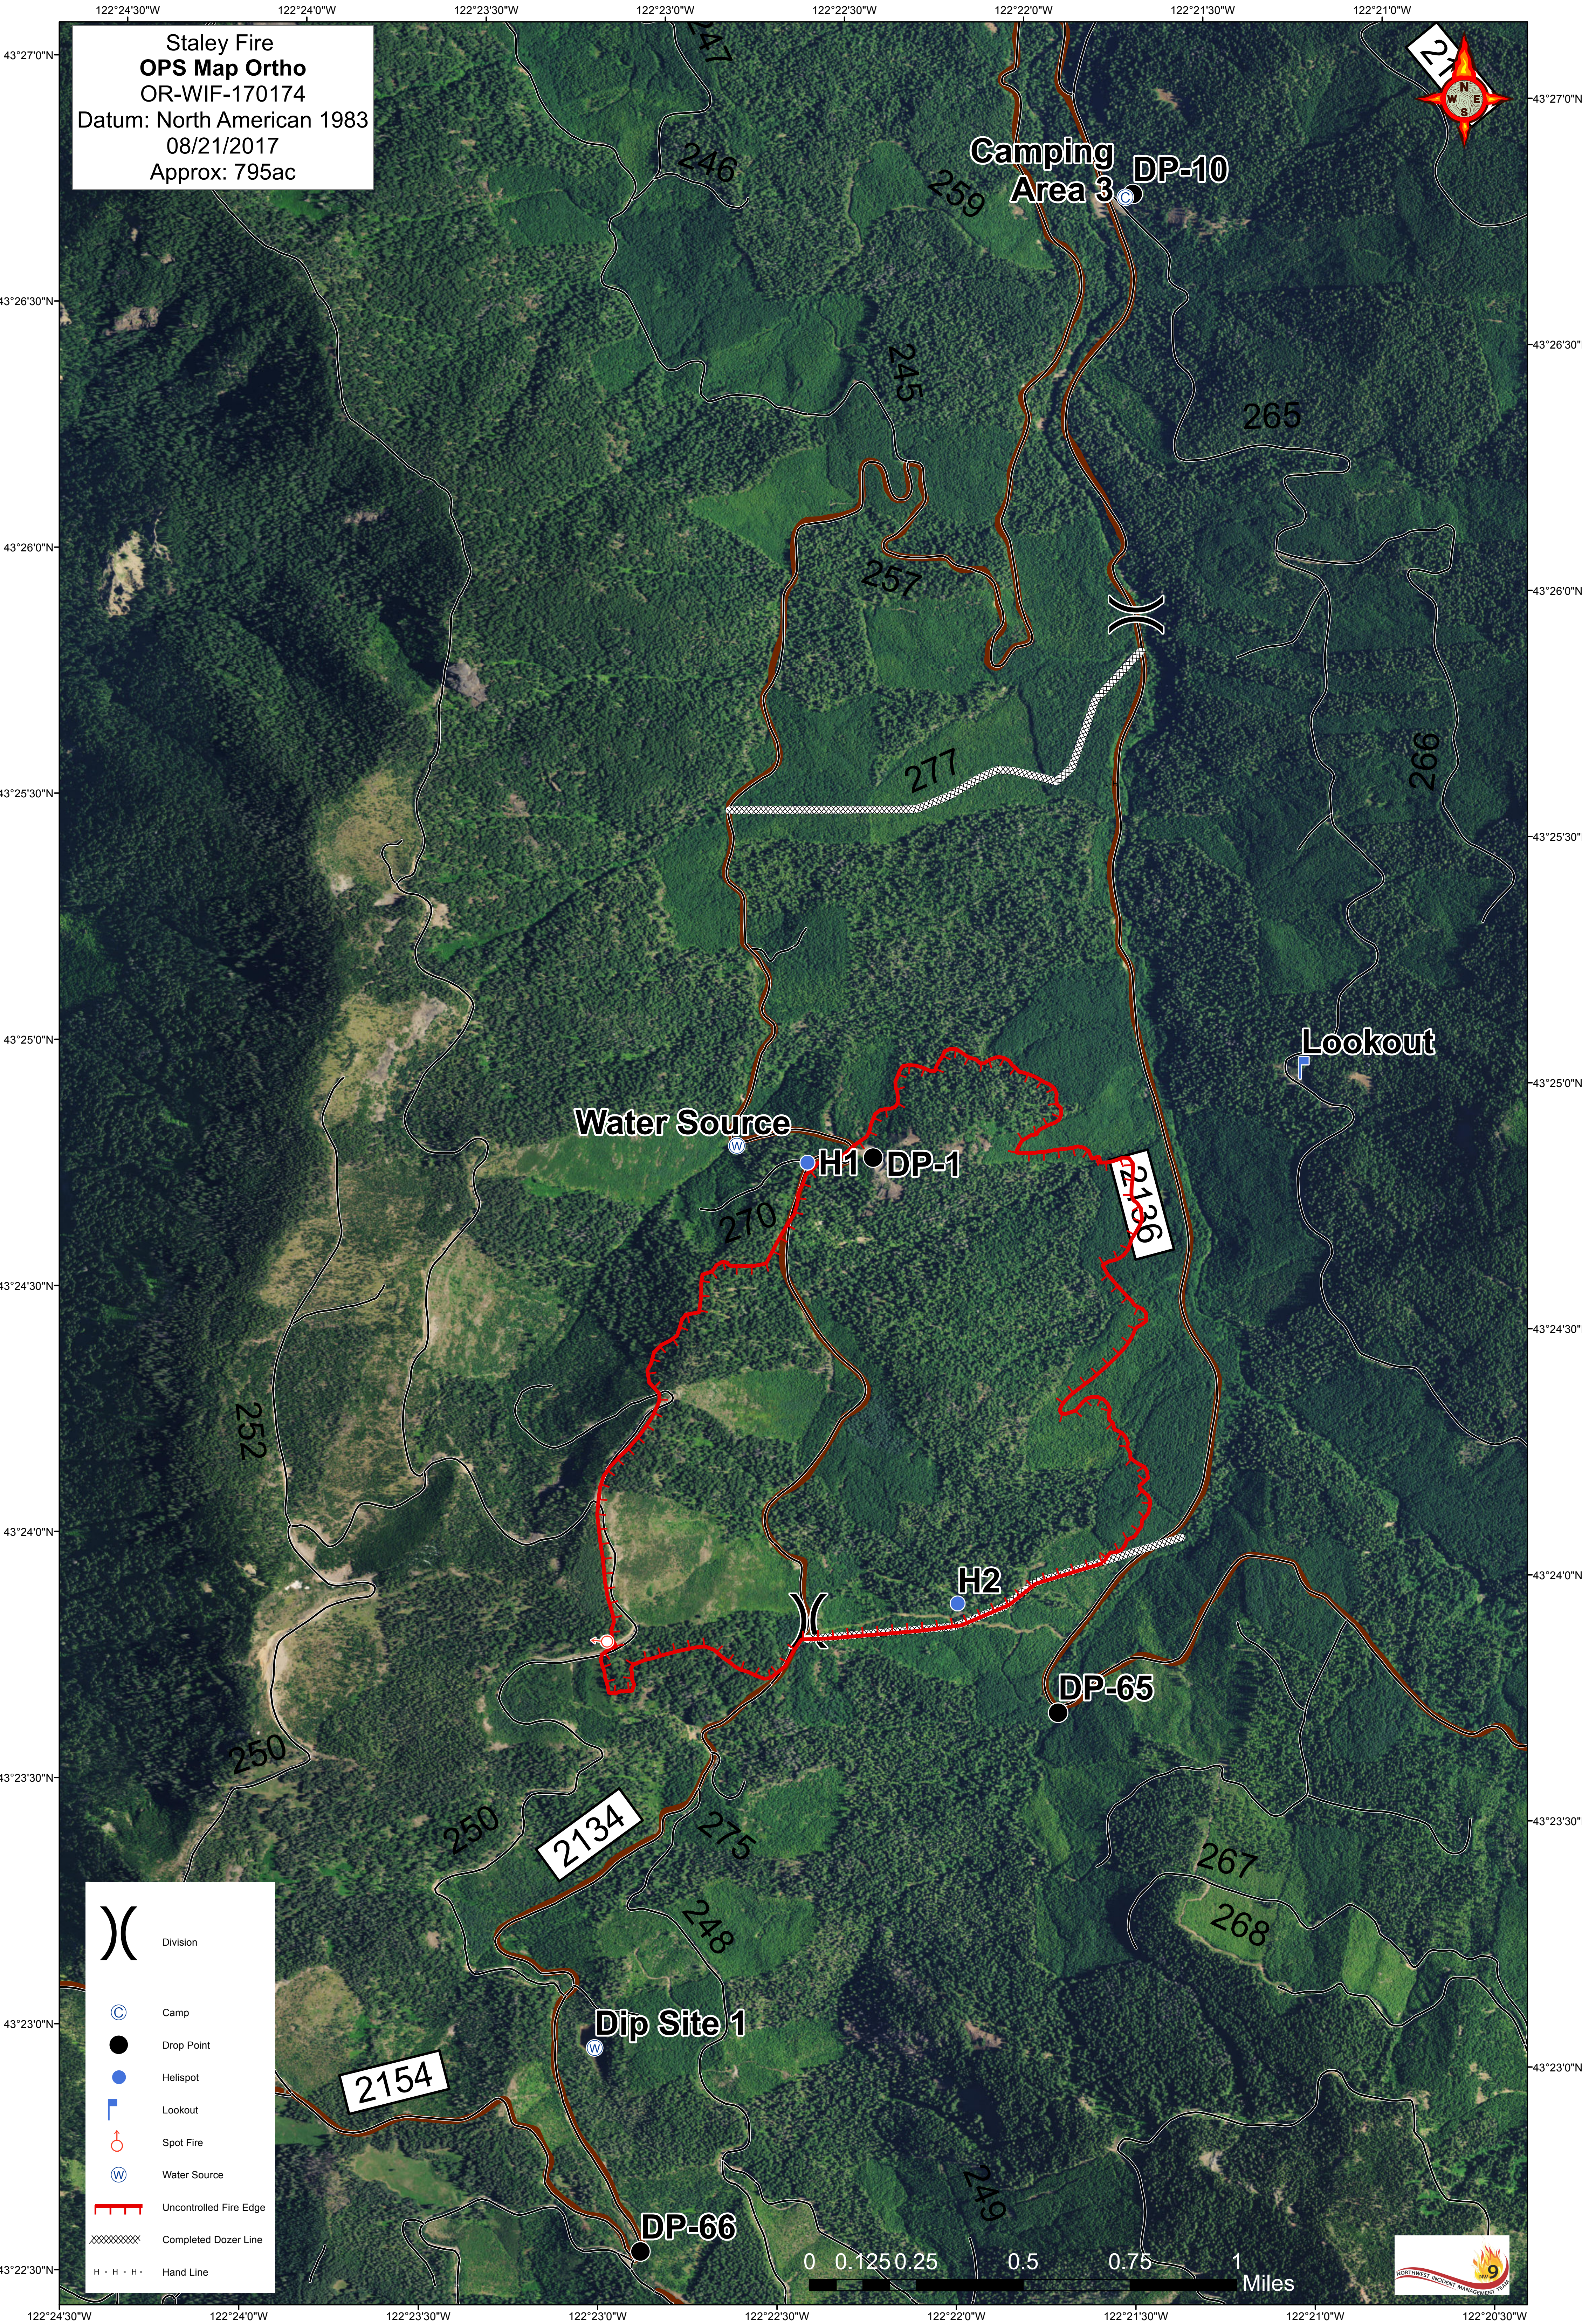

Staley Fire
OPS Map Ortho
OR-WIF-170174
Datum: North American 1983
08/21/2017
Approx: 795ac

- (X) Division
- Ⓒ Camp
- Drop Point
- Helispot
- ⌚ Lookout
- ♂ Spot Fire
- Ⓜ Water Source
- Uncontrolled Fire Edge
- Completed Dozer Line
- H · H · H Hand Line

0 0.125 0.25 0.5 0.75 1 Miles