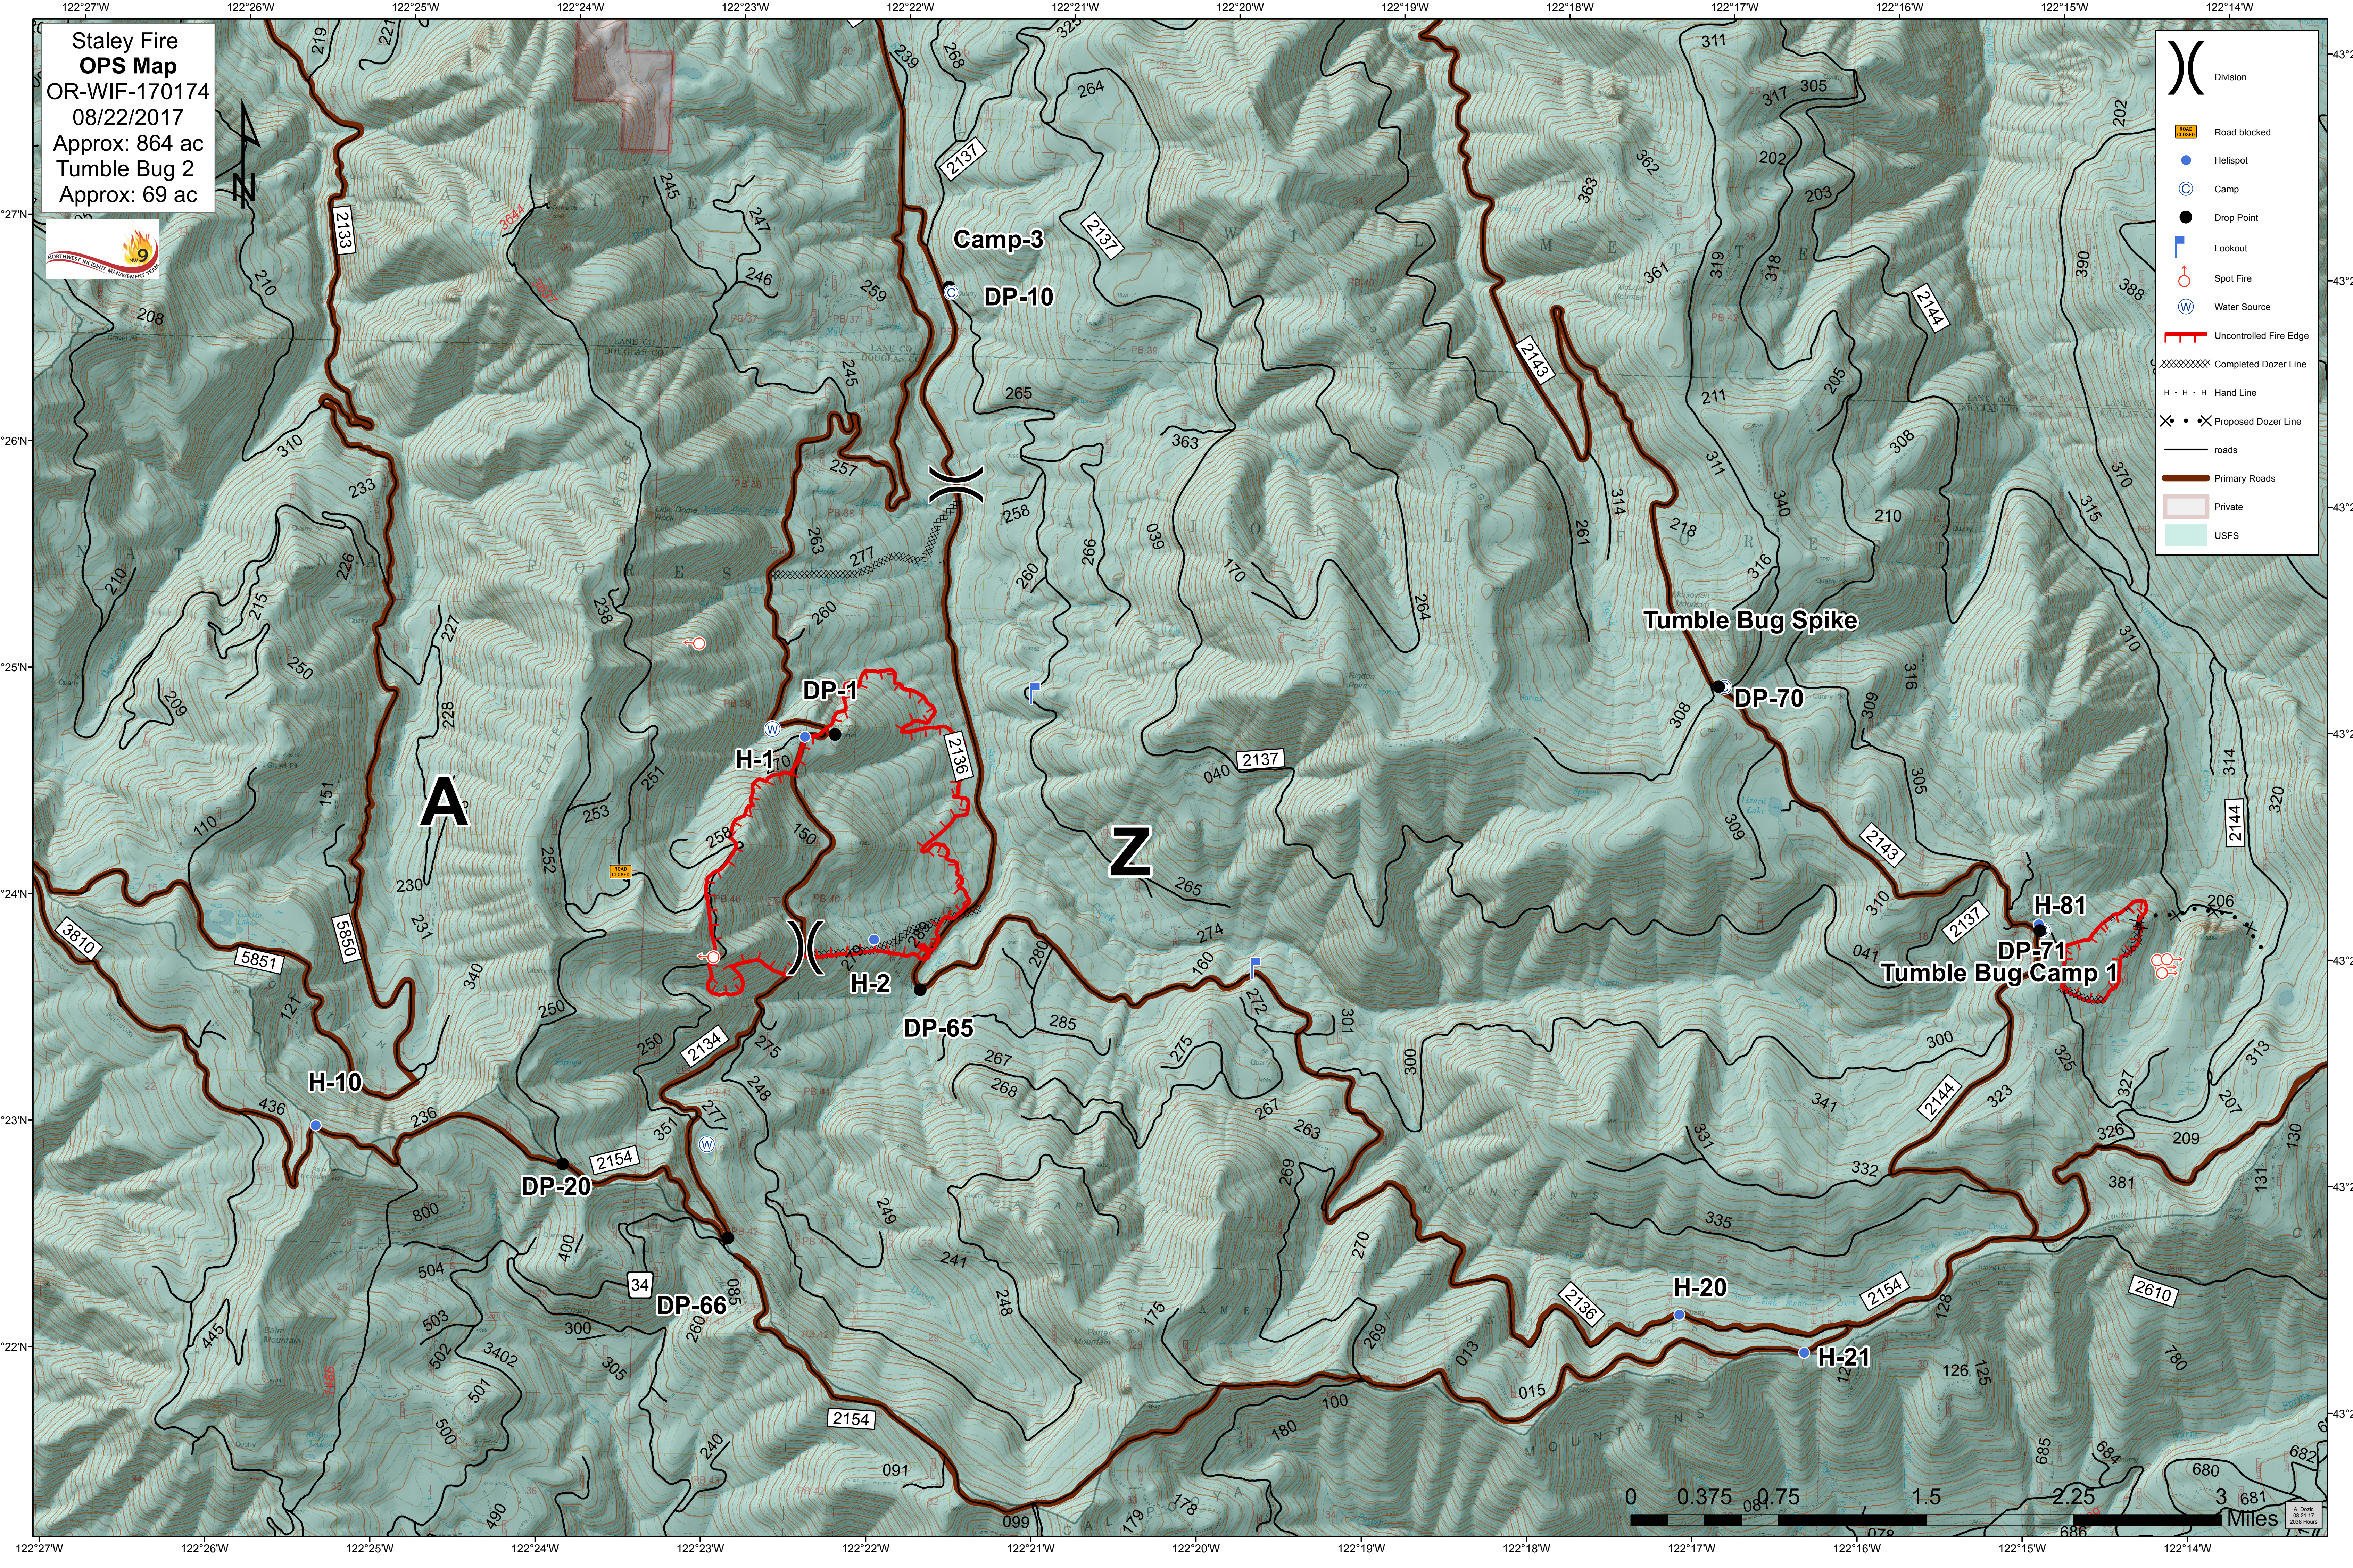

Staley Fire  
OPS Map  
OR-WIF-170174  
08/22/2017  
Approx: 864 ac  
Tumble Bug 2  
Approx: 69 ac

( ) Division

⏏ Road blocked

● Helispot

⊙ Camp

● Drop Point

⏏ Lookout

♂ Spot Fire

Ⓜ Water Source

— Uncontrolled Fire Edge

⊘ Completed Dozer Line

H · H · H Hand Line

⊗ · ⊗ Proposed Dozer Line

— roads

— Primary Roads

Private

USFS

A Sheet  
08/21/17  
09:00 Hours