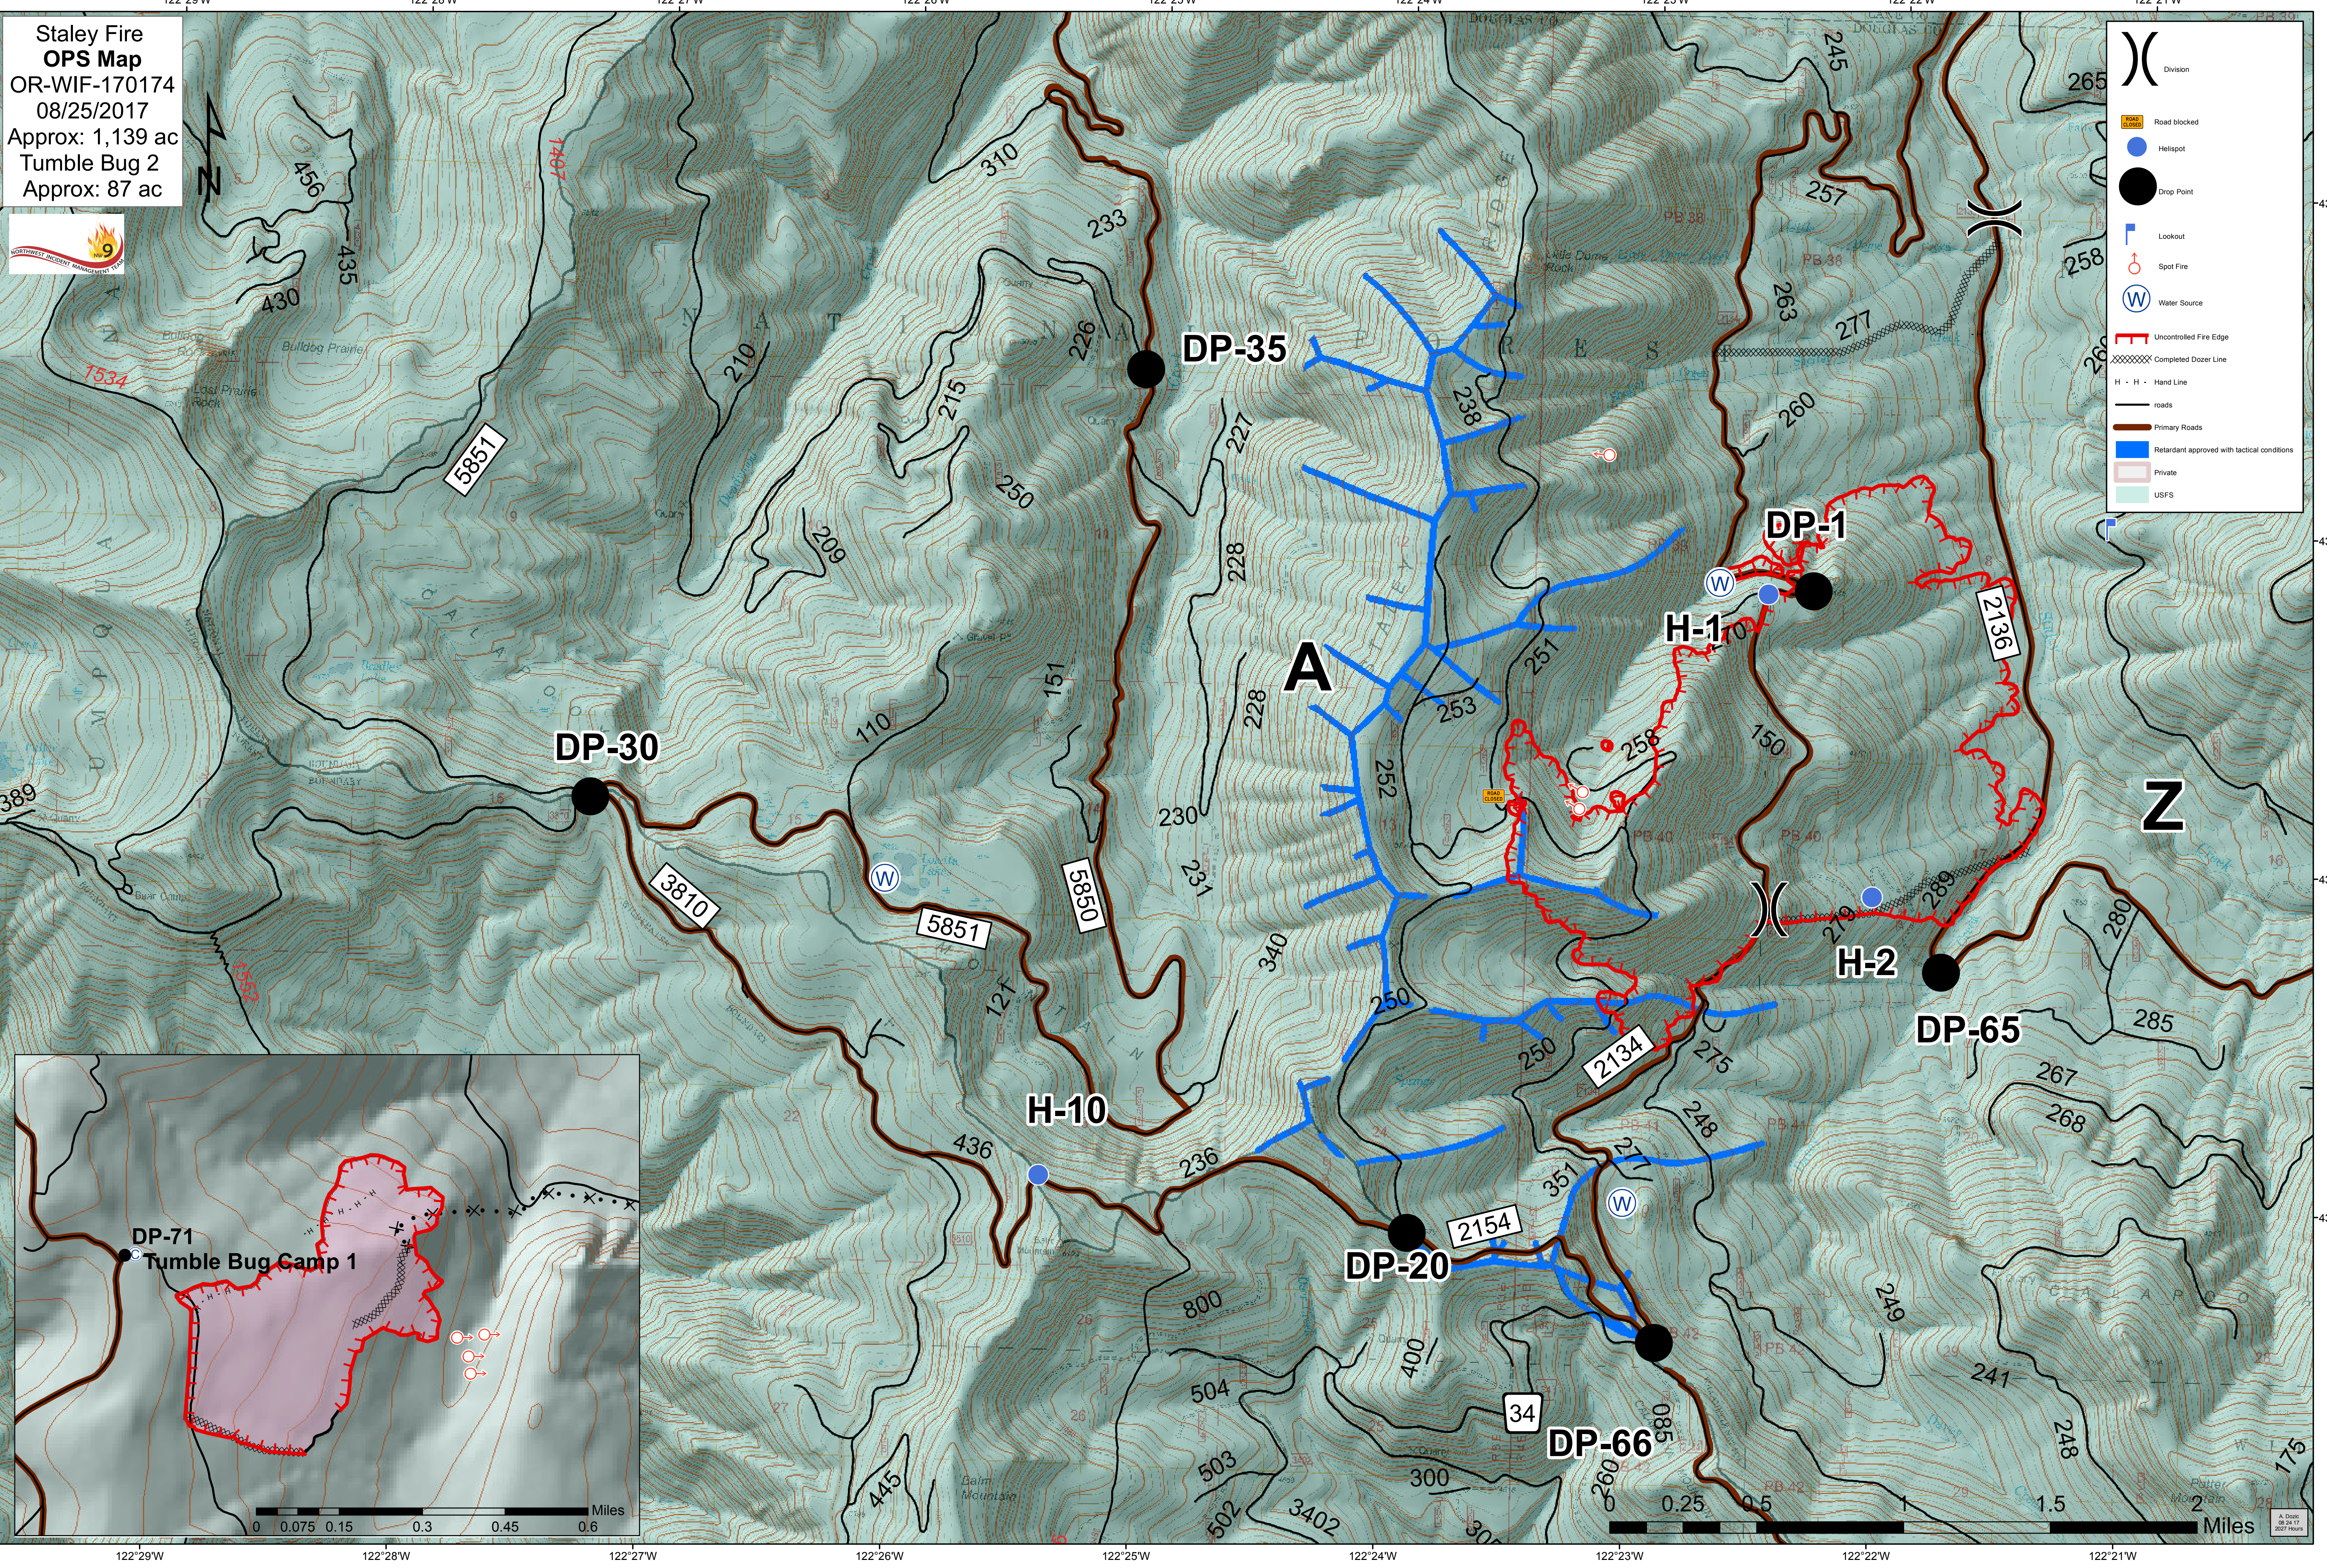

Staley Fire  
 OPS Map  
 OR-WIF-170174  
 08/25/2017  
 Approx: 1,139 ac  
 Tumble Bug 2  
 Approx: 87 ac

- (X) Division
- ⬮ Road blocked
- Heliport
- Drop Point
- ⚡ Lookout
- ⚡ Spot Fire
- Ⓜ Water Source
- ⬮ Uncontrolled Fire Edge
- ⓧ Completed Dozer Line
- H - H Hand Line
- roads
- Primary Roads
- Retardant approved with tactical conditions
- Private
- USFS

A Date: 08/24/17 2:27 Hours