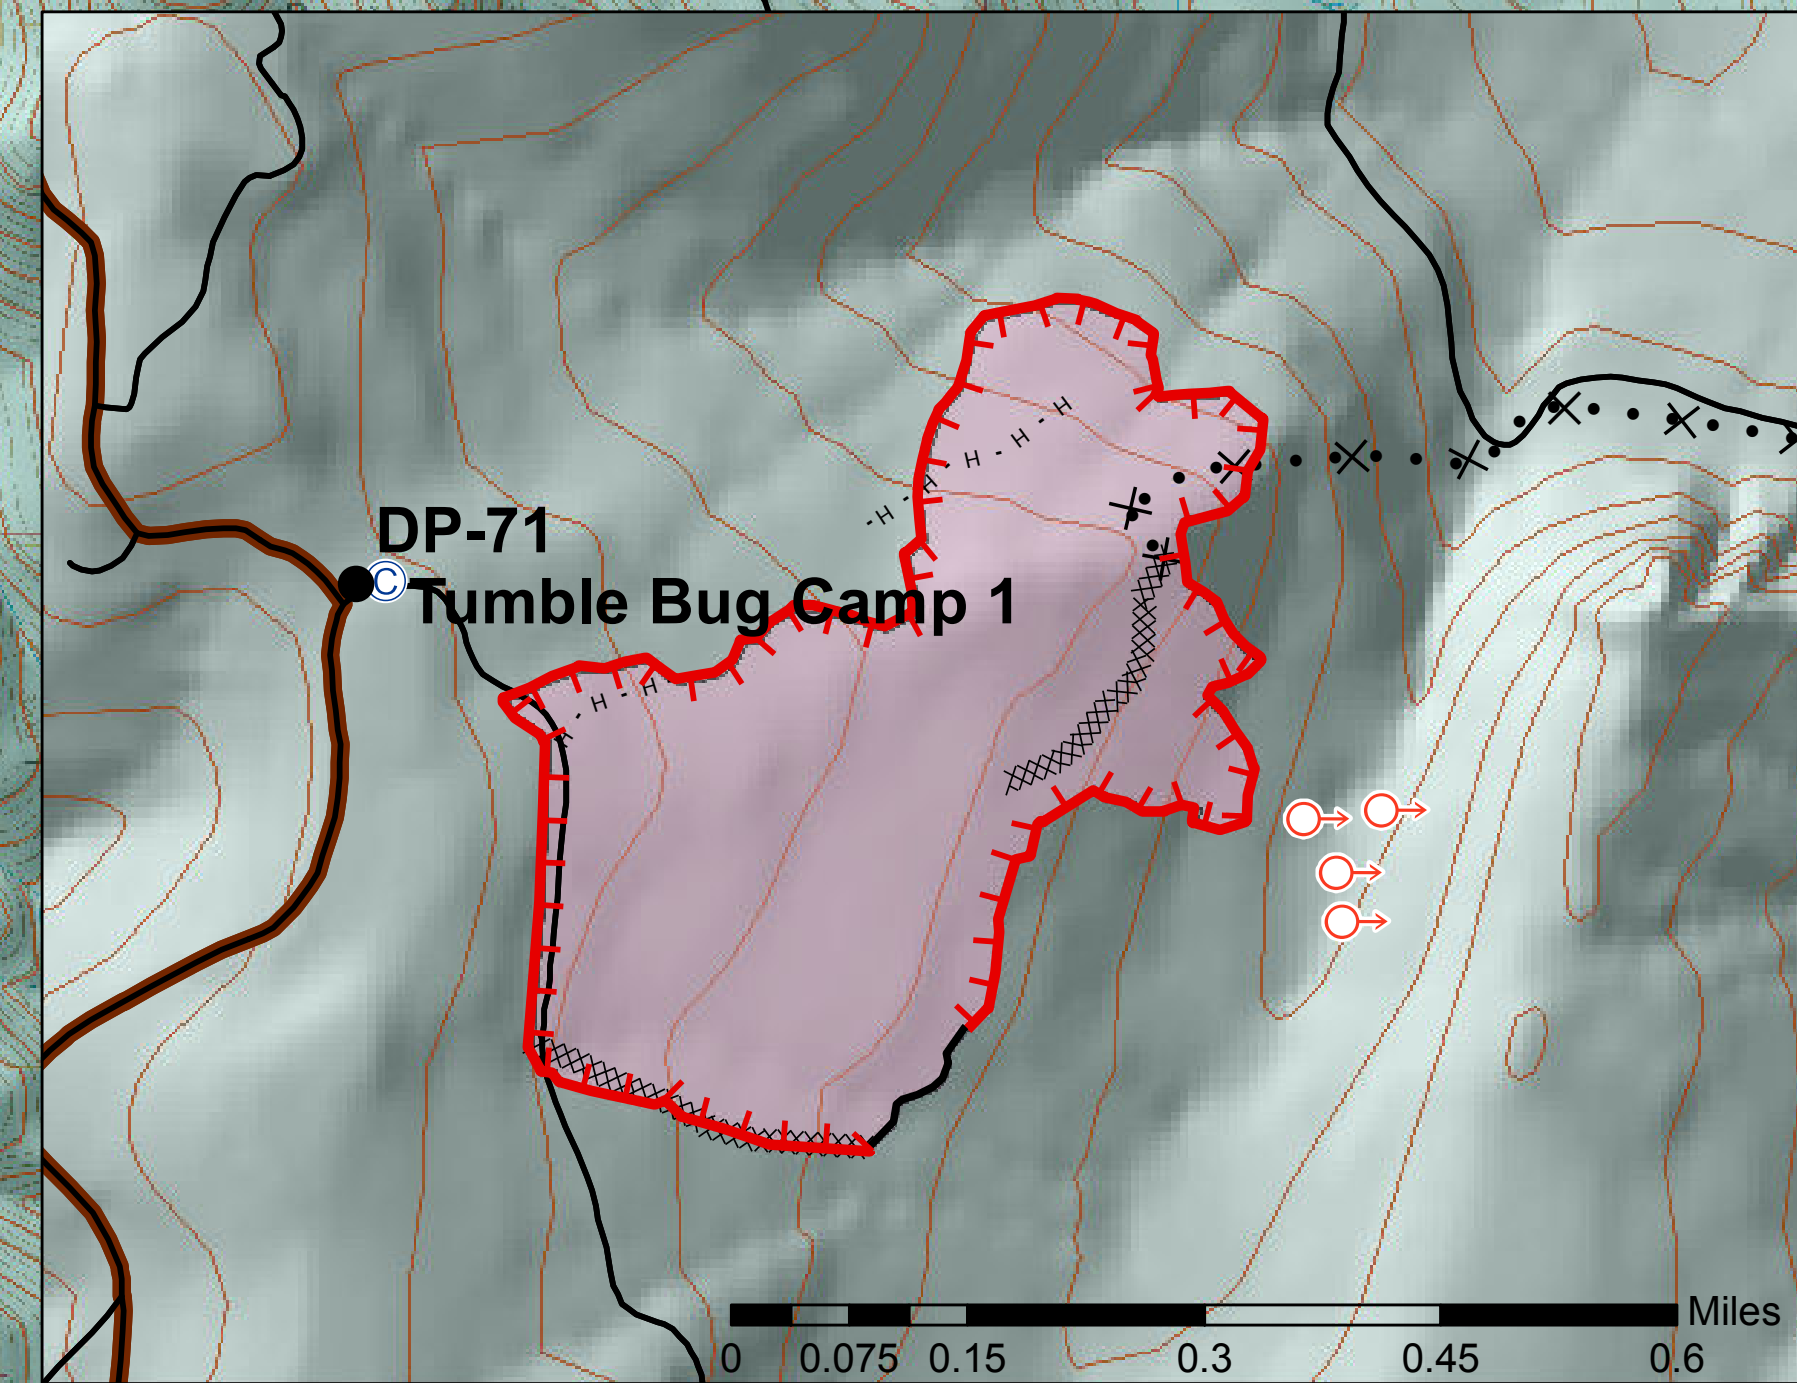

Staley Fire  
 OPS Map  
 OR-WIF-170174  
 08/25/2017  
 Approx: 1,139 ac  
 Tumble Bug 2  
 Approx: 87 ac

- (X) Division
- ⬮ Road blocked
- Heliport
- Drop Point
- ⚡ Lookout
- ⚡ Spot Fire
- Ⓜ Water Source
- ⬮ Uncontrolled Fire Edge
- ⓧ Completed Dozer Line
- H - H Hand Line
- roads
- Primary Roads
- Retardant approved with tactical conditions
- Private
- USFS

A Date: 08/24/17 2:27 Hours