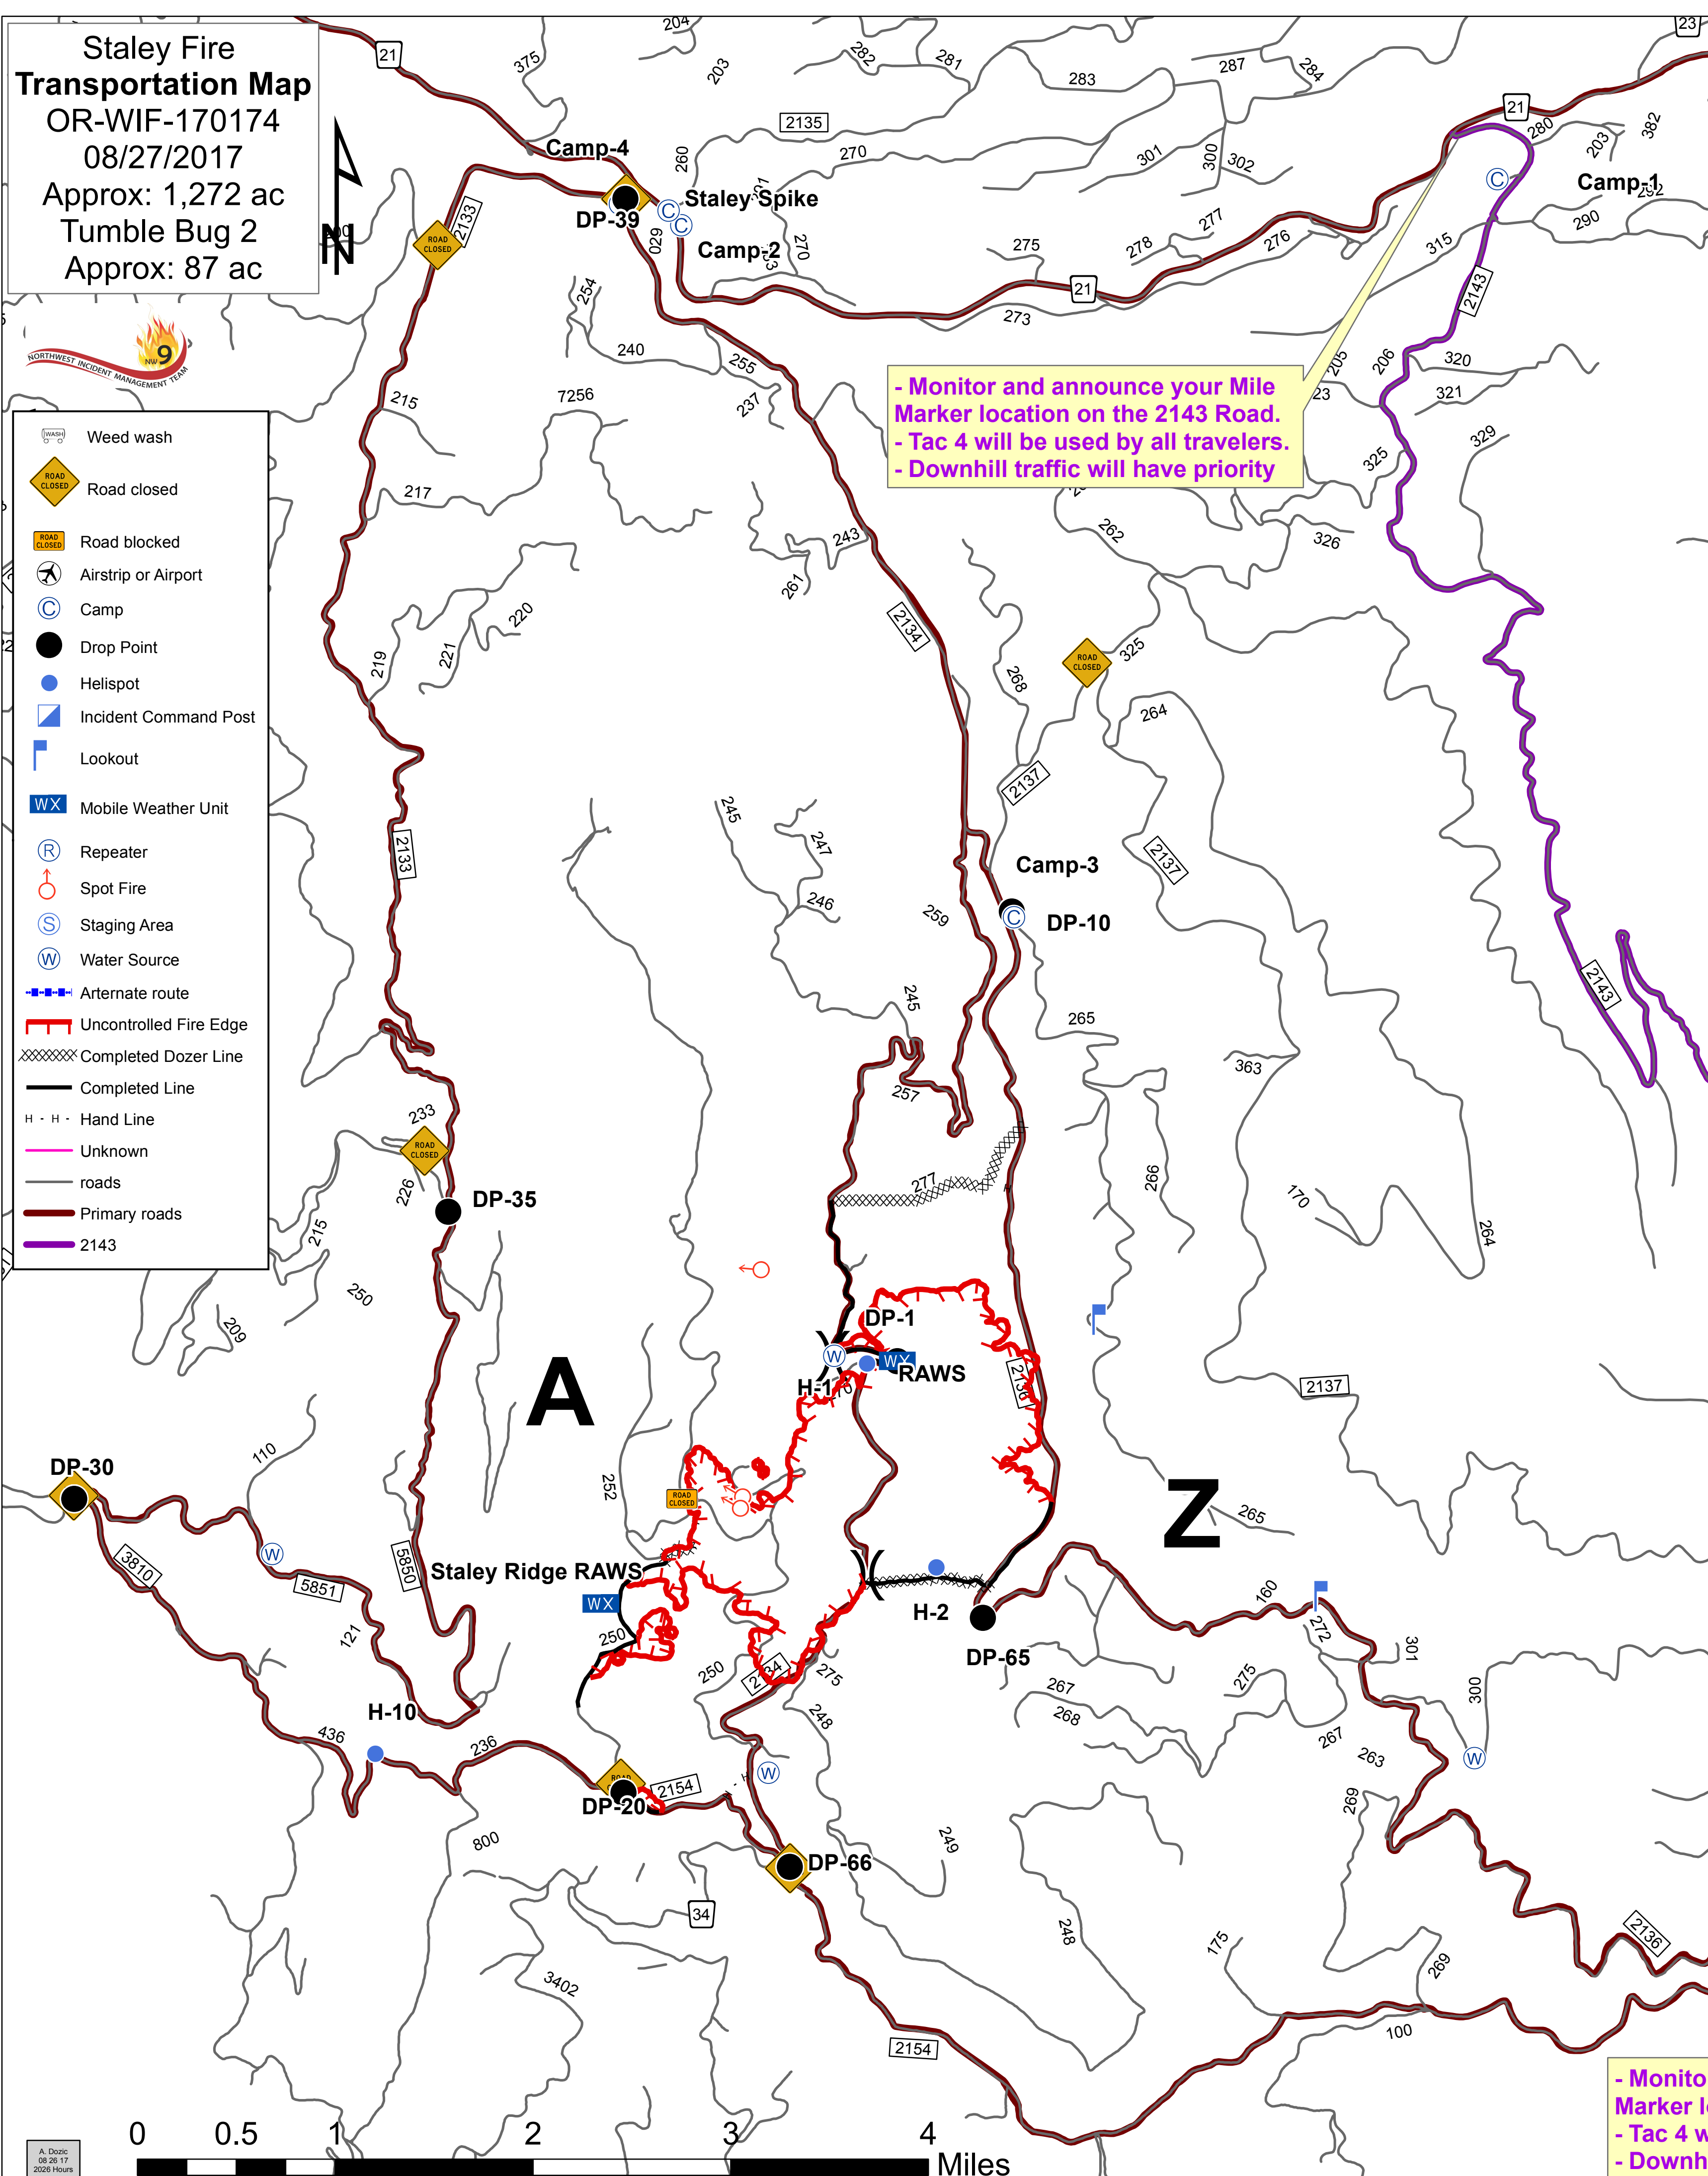

**Staley Fire
Transportation Map**
OR-WIF-170174
08/27/2017
Approx: 1,272 ac
Tumble Bug 2
Approx: 87 ac

- Weed wash
- Road closed
- Road blocked
- Airstrip or Airport
- Camp
- Drop Point
- Helispot
- Incident Command Post
- Lookout
- Mobile Weather Unit
- Repeater
- Spot Fire
- Staging Area
- Water Source
- Alternate route
- Uncontrolled Fire Edge
- Completed Dozer Line
- Completed Line
- Hand Line
- Unknown
- roads
- Primary roads
- 2143

- Monitor and announce your Mile Marker location on the 2143 Road.
- Tac 4 will be used by all travelers.
- Downhill traffic will have priority

- Monitor and announce your Mile Marker location on the 2143 Road.
- Tac 4 will be used by all travelers.
- Downhill traffic will have priority