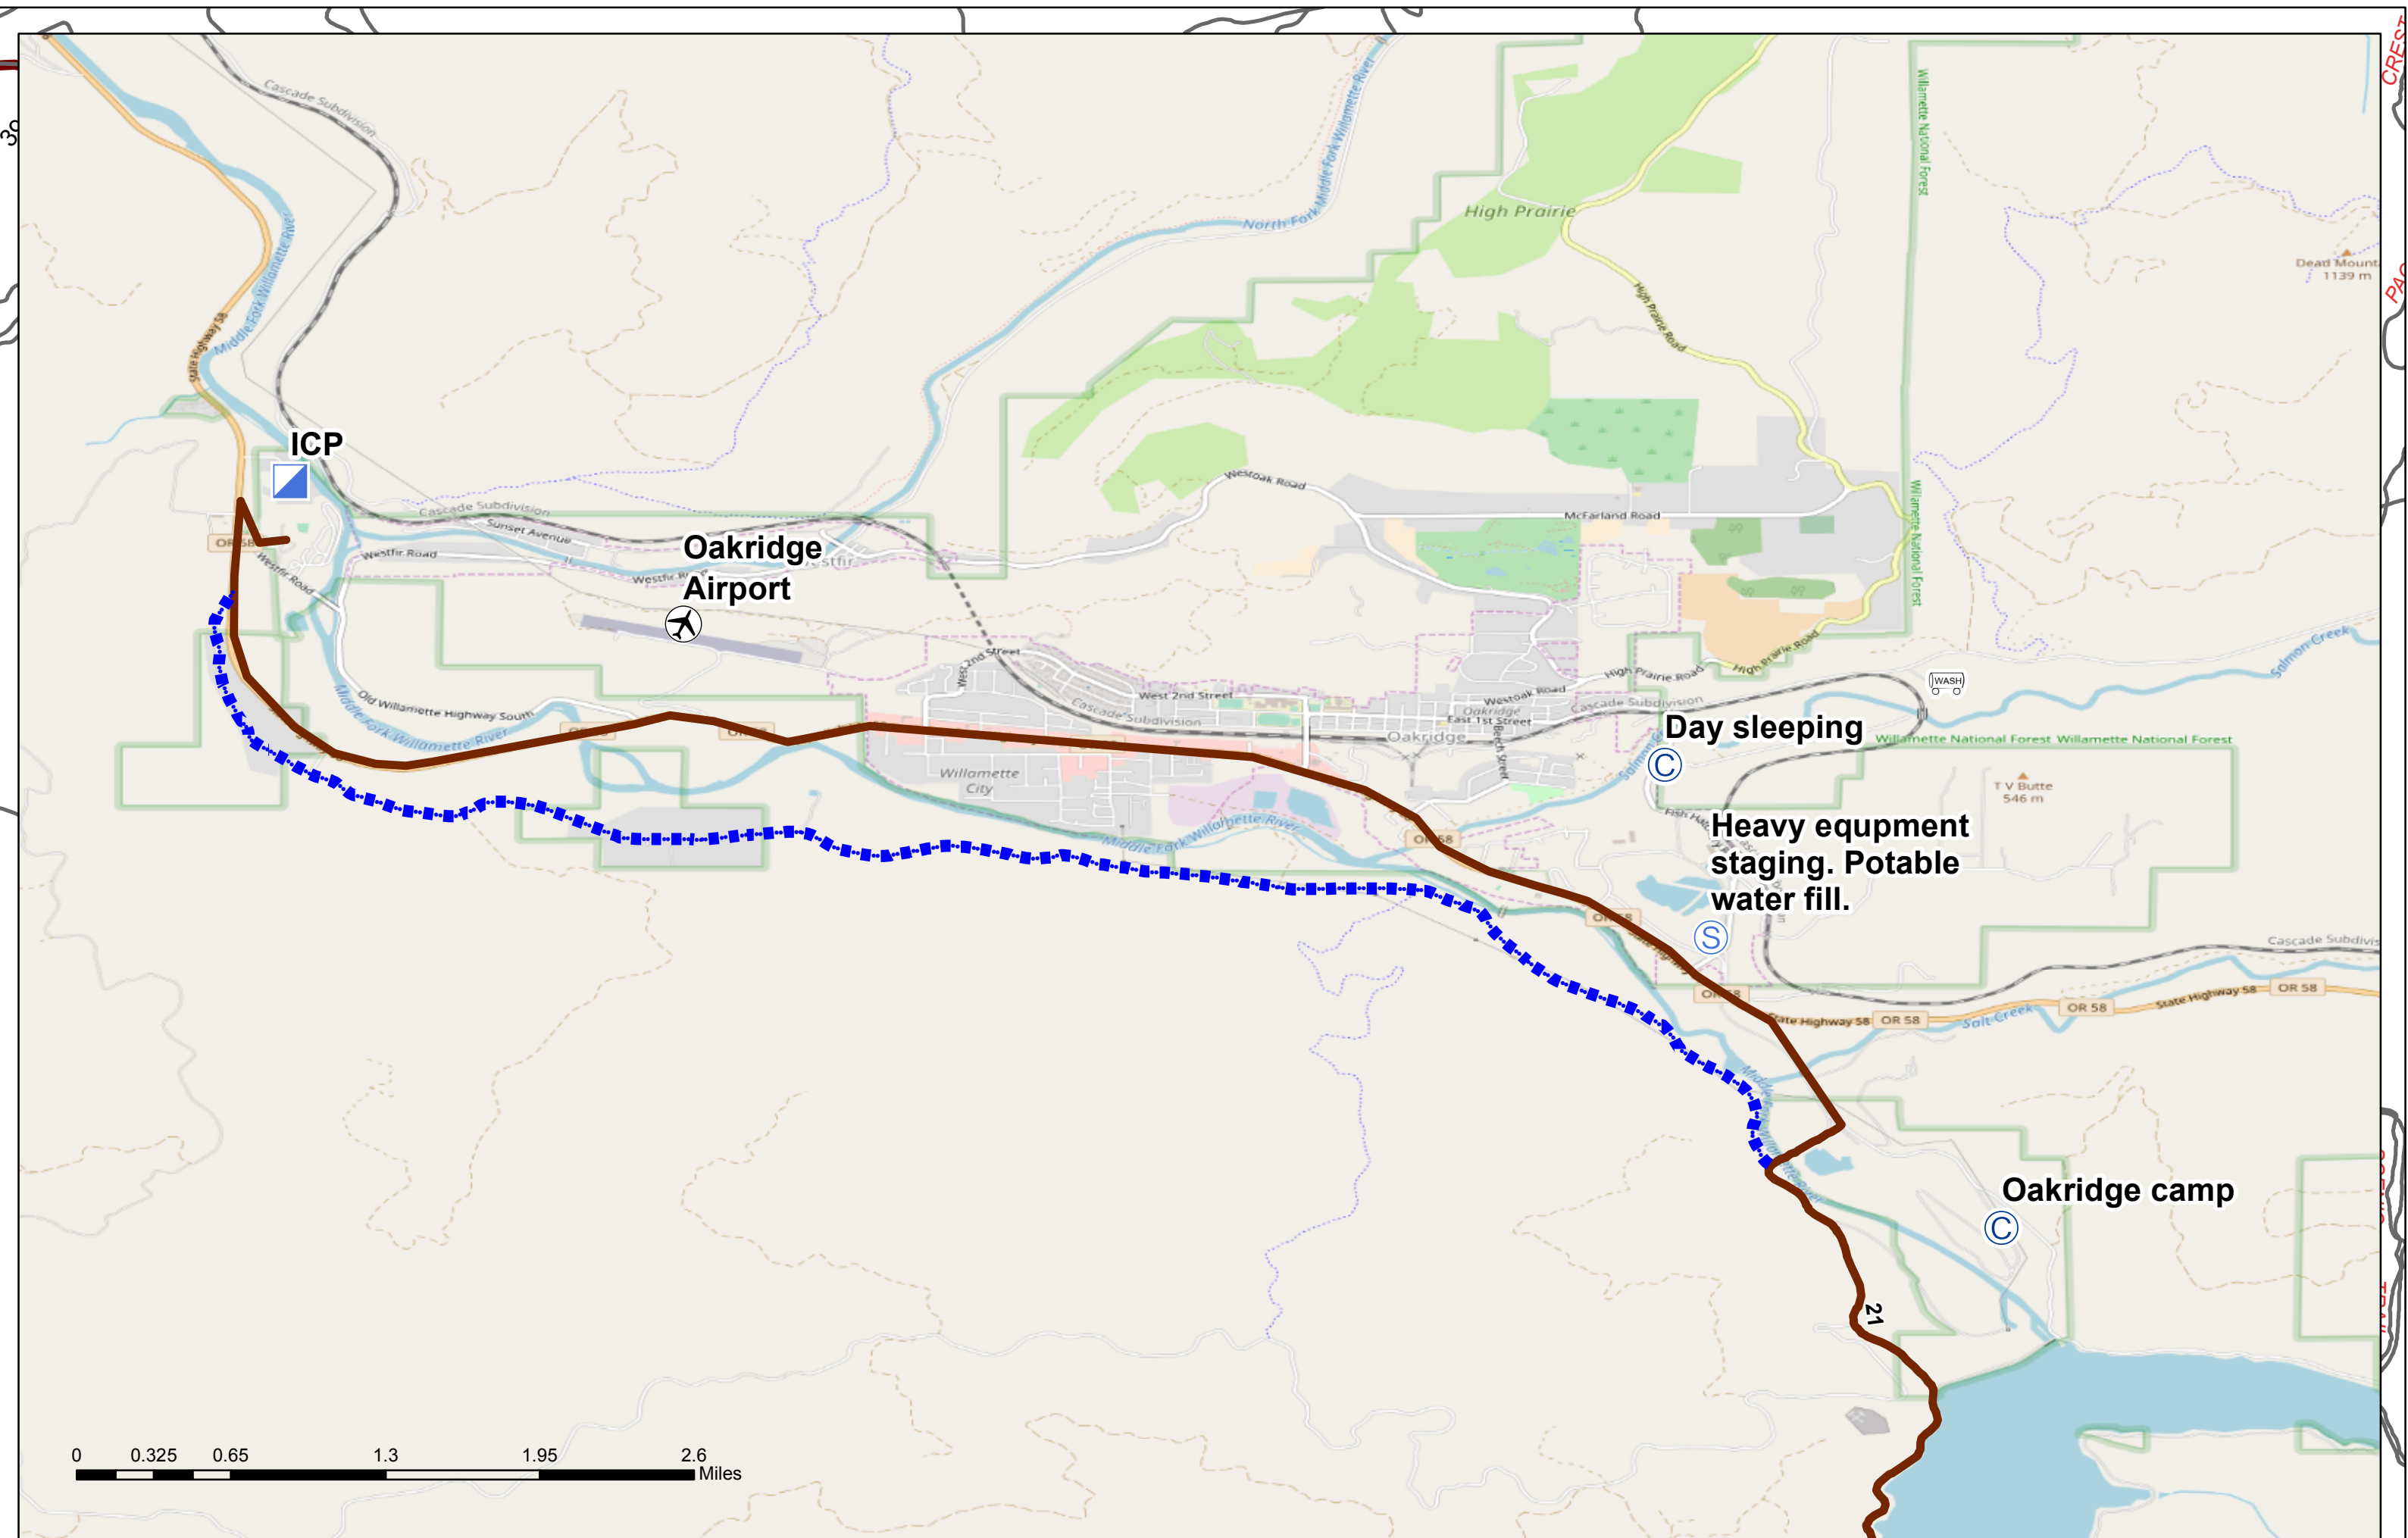

**Staley Fire  
Transportation Map**  
 OR-WIF-170174  
 08/31/2017  
 Approx: 2,104 ac  
 Tumble Bug 2  
 Approx: 87 ac

- Weed wash
- Road closed
- Road blocked
- Airstrip or Airport
- Fire Origin
- Camp
- Drop Point
- Helispot
- Incident Command Post
- Lookout
- Mobile Weather Unit
- Repeater
- Spot Fire
- Staging Area
- Water Source
- Alternate route
- Uncontrolled Fire Edge
- Completed Dozer Line
- Completed Line
- H - H - Hand Line
- R - R - Road as Completed Line
- roads
- Primary roads
- road 2143

- Monitor and announce your Mile Marker location on the 2143 Road.  
 - Tac 4 will be used by all travelers.  
 - Downhill traffic will have priority

- Monitor and announce your Mile Marker location on the 2143 Road.  
 - Tac 4 will be used by all travelers.  
 - Downhill traffic will have priority