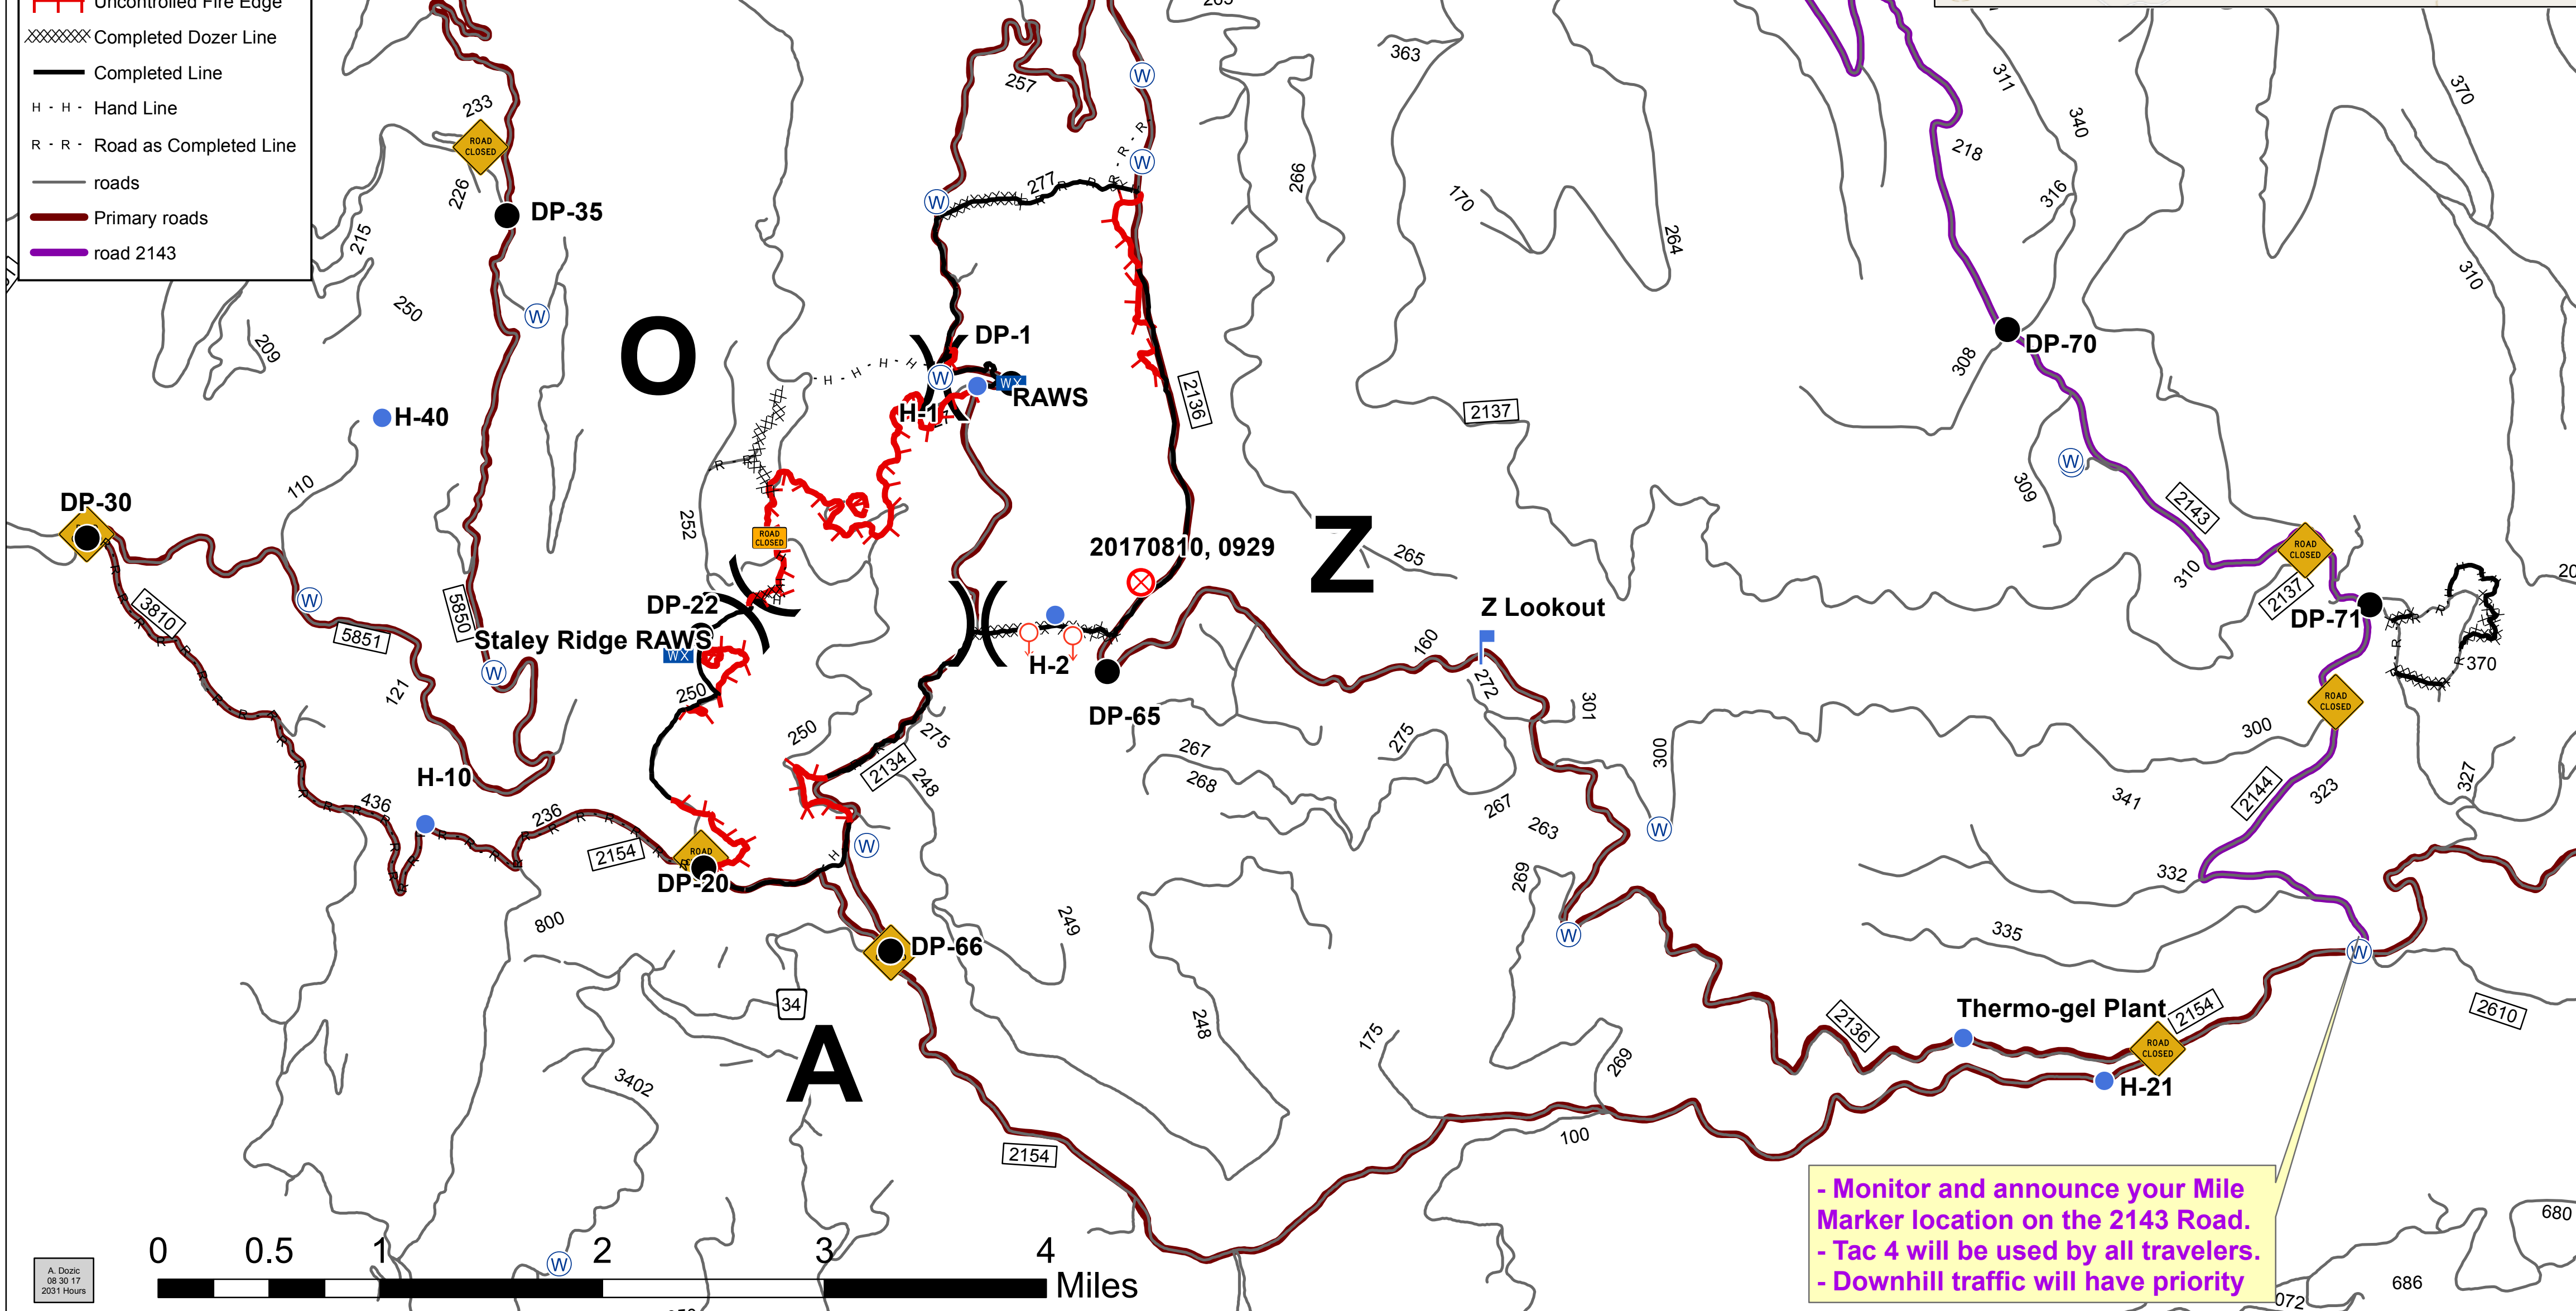

**Staley Fire  
Transportation Map**  
 OR-WIF-170174  
 08/31/2017  
 Approx: 2,104 ac  
 Tumble Bug 2  
 Approx: 87 ac

- Weed wash
- Road closed
- Road blocked
- Airstrip or Airport
- Fire Origin
- Camp
- Drop Point
- Helispot
- Incident Command Post
- Lookout
- Mobile Weather Unit
- Repeater
- Spot Fire
- Staging Area
- Water Source
- Alternate route
- Uncontrolled Fire Edge
- Completed Dozer Line
- Completed Line
- H - H - Hand Line
- R - R - Road as Completed Line
- roads
- Primary roads
- road 2143

- Monitor and announce your Mile Marker location on the 2143 Road.  
 - Tac 4 will be used by all travelers.  
 - Downhill traffic will have priority

- Monitor and announce your Mile Marker location on the 2143 Road.  
 - Tac 4 will be used by all travelers.  
 - Downhill traffic will have priority