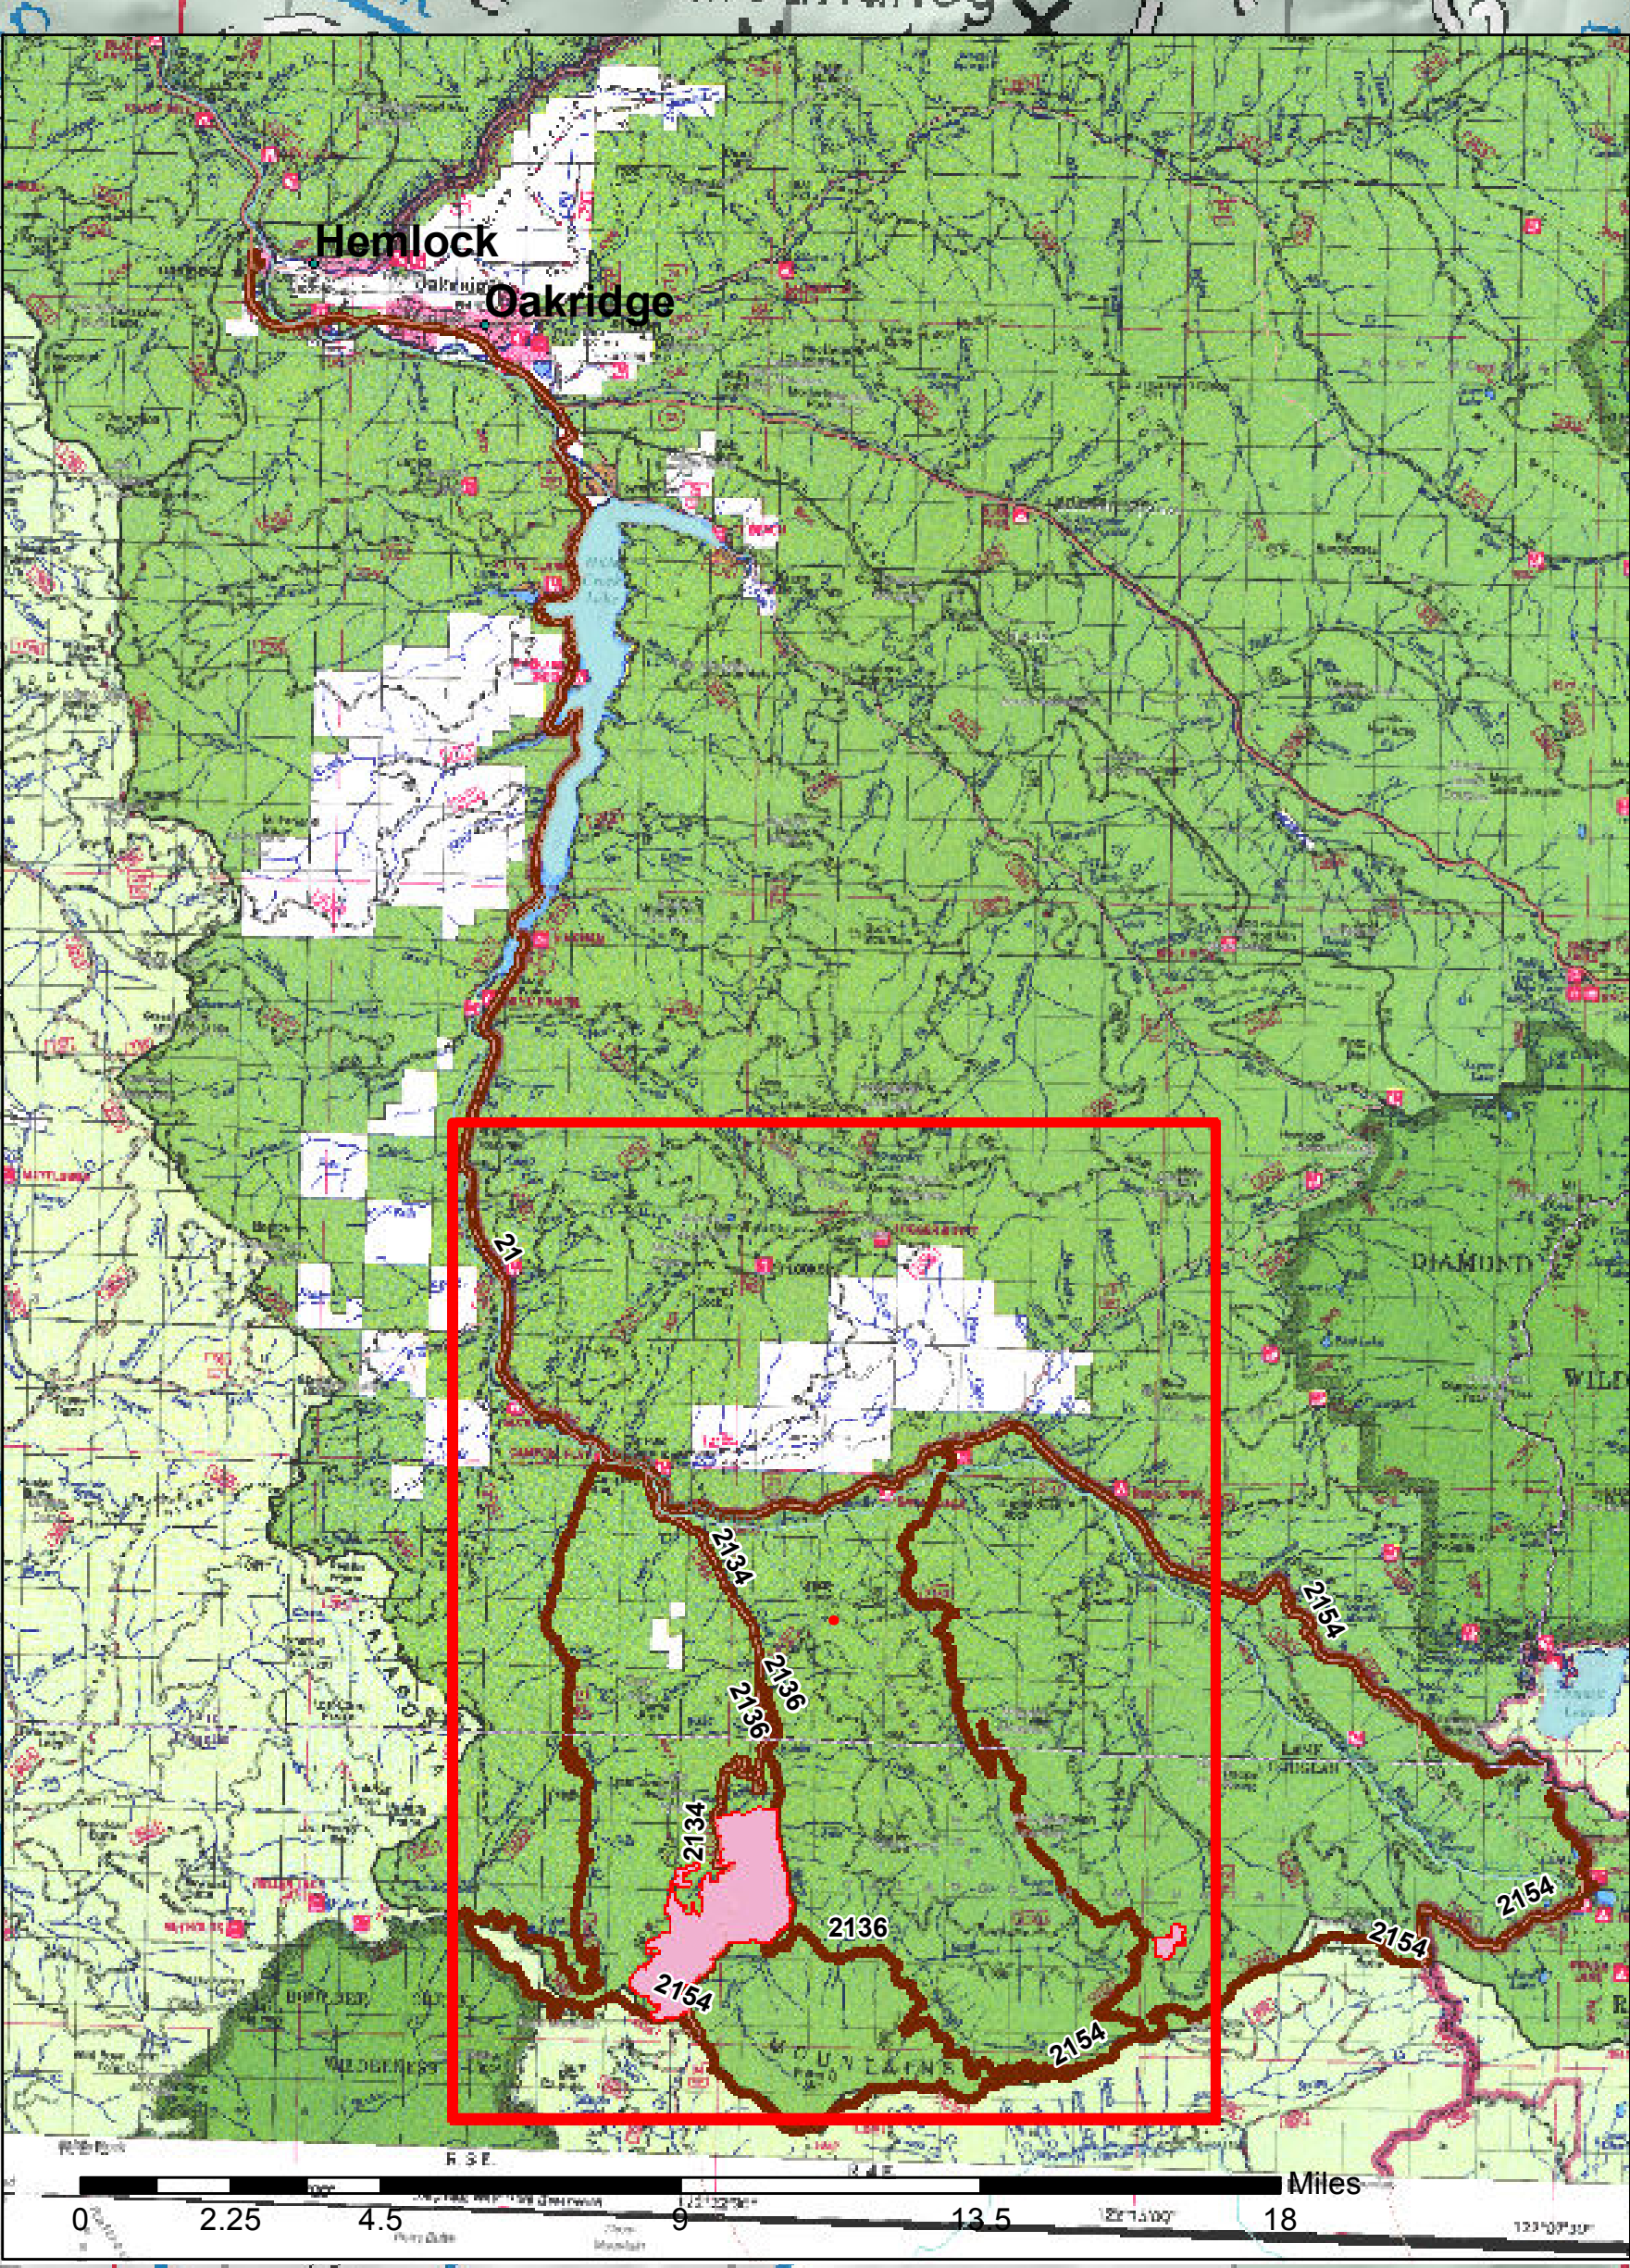

Staley Fire
INFO Map
 OR-WIF-170174
 09/01/2017
 Approx: 2,191 ac
 Tumble Bug 2
 Approx: 87 ac
 as of 08/31/2017@2207

FirePolygon
 Road Barricade

Tumble Bug 2