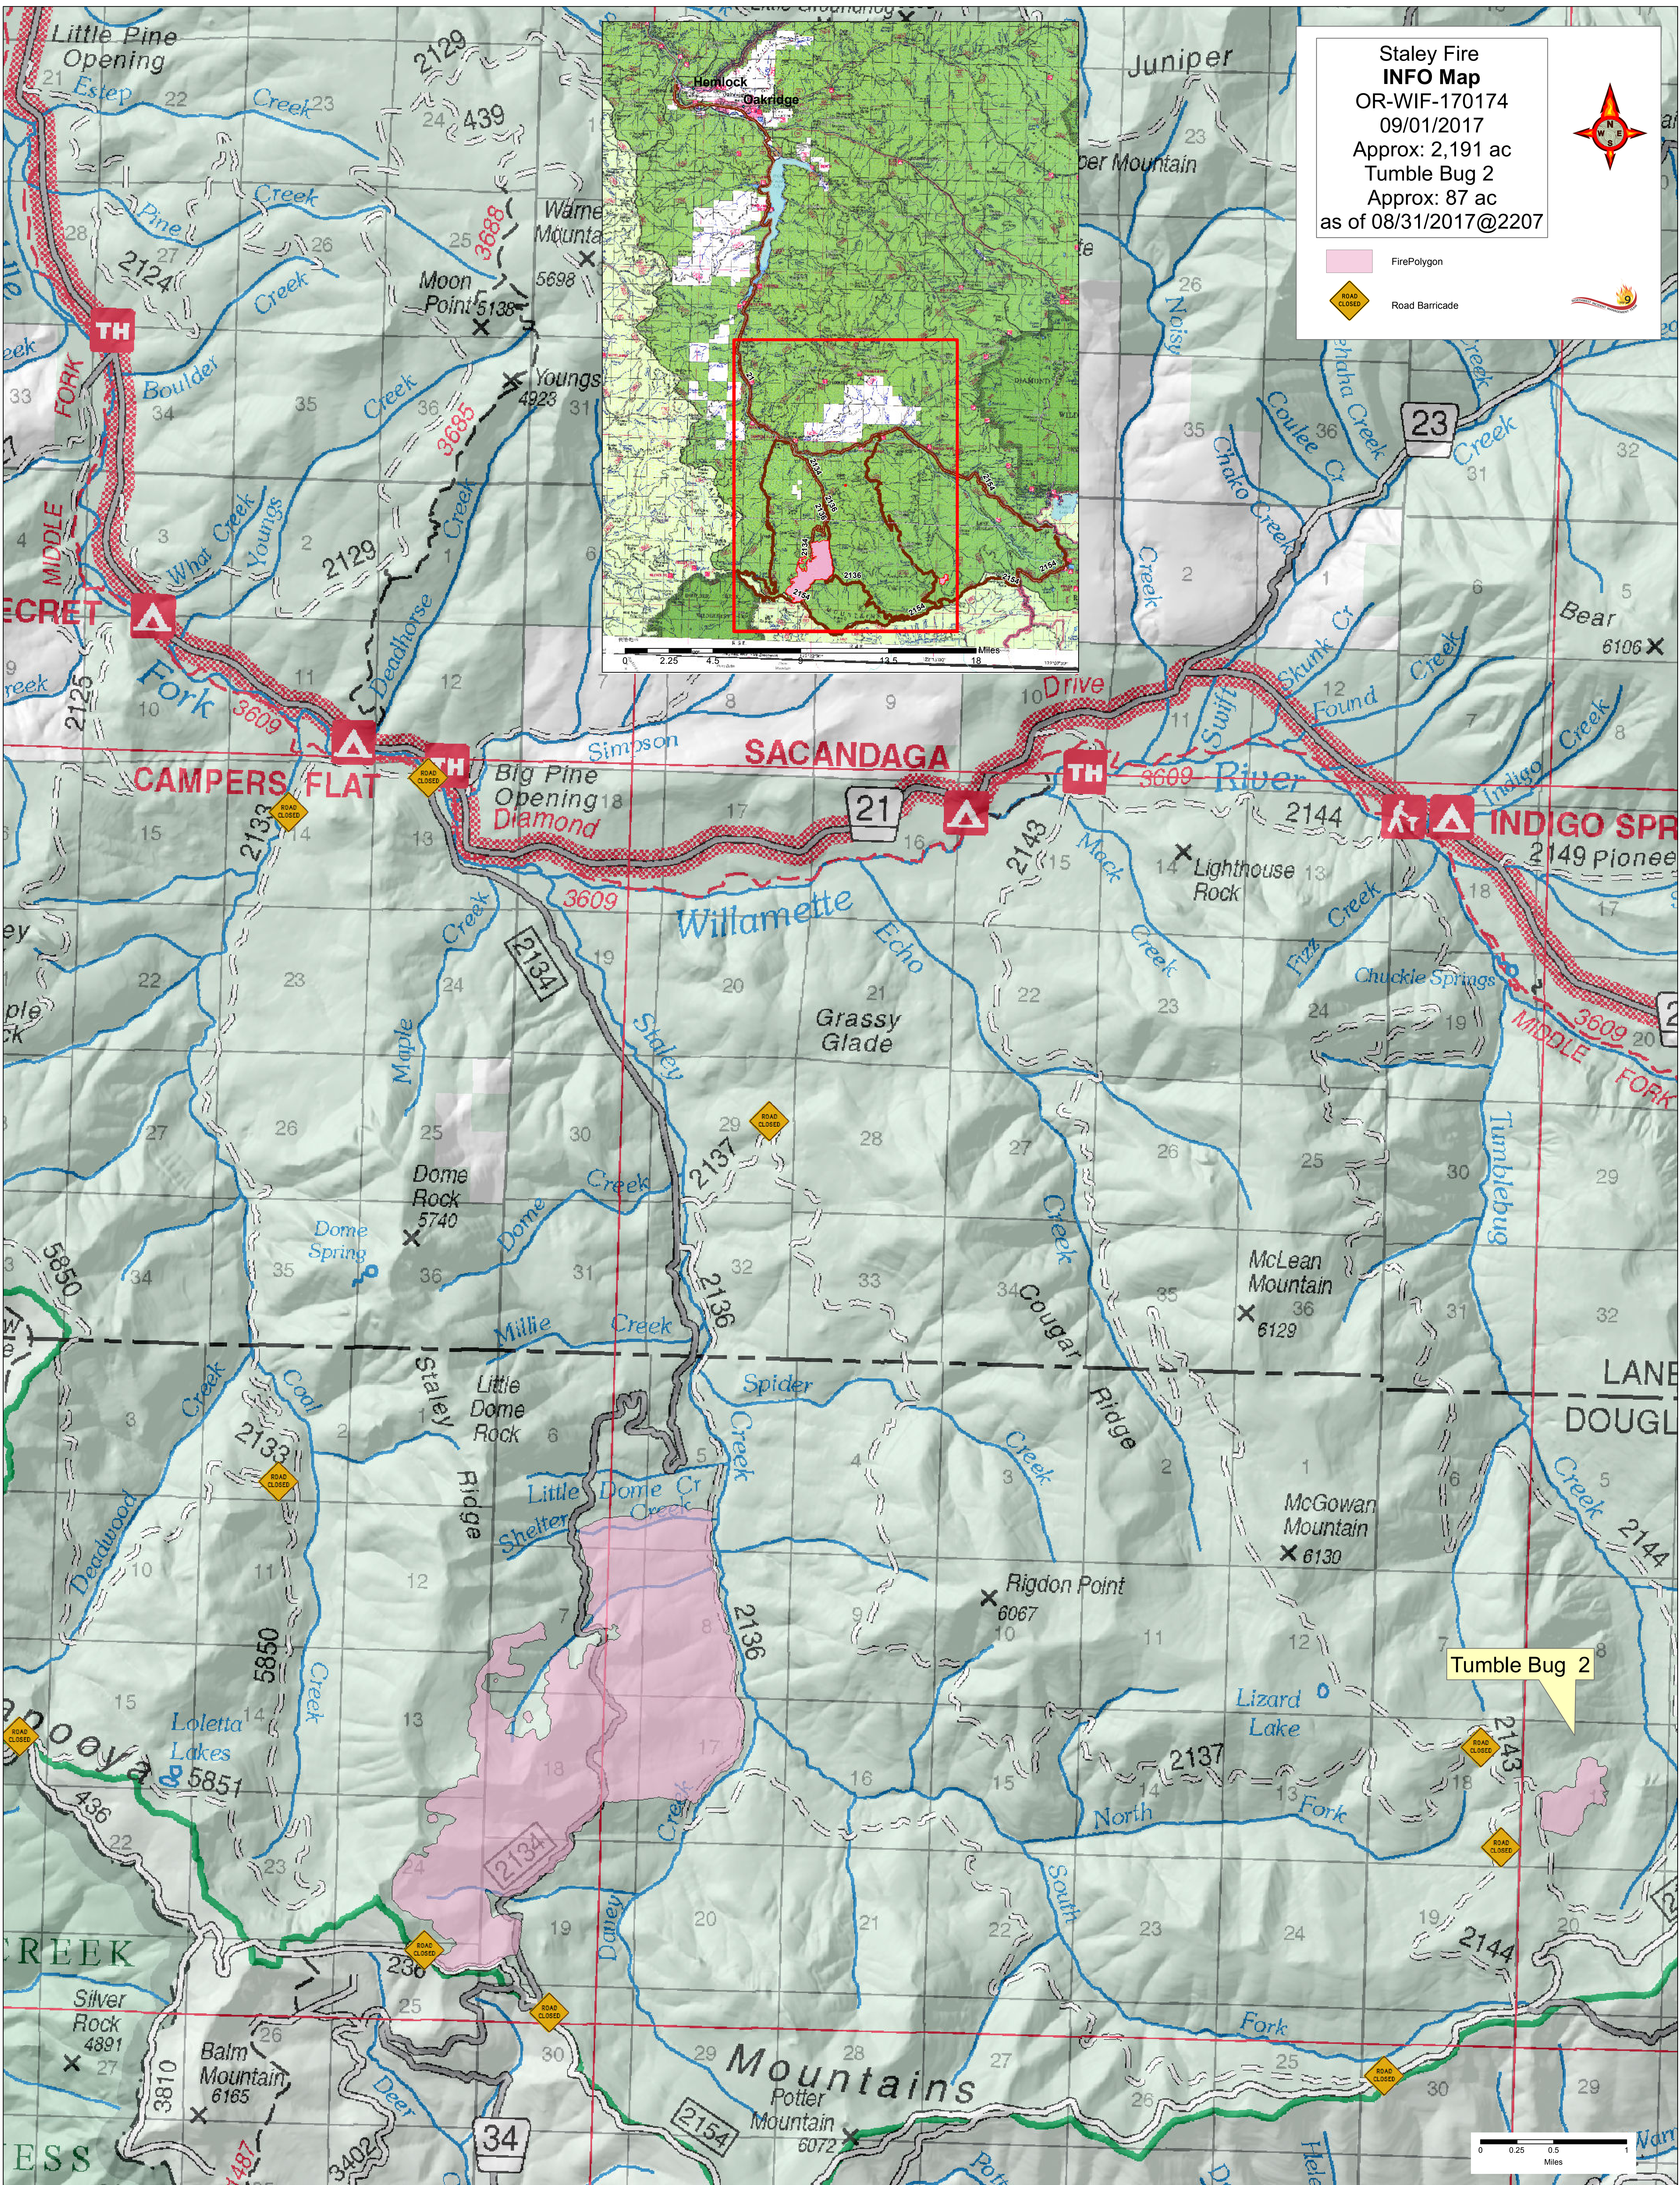

Staley Fire
INFO Map
 OR-WIF-170174
 09/01/2017
 Approx: 2,191 ac
 Tumble Bug 2
 Approx: 87 ac
 as of 08/31/2017@2207

FirePolygon
 Road Barricade

Tumble Bug 2