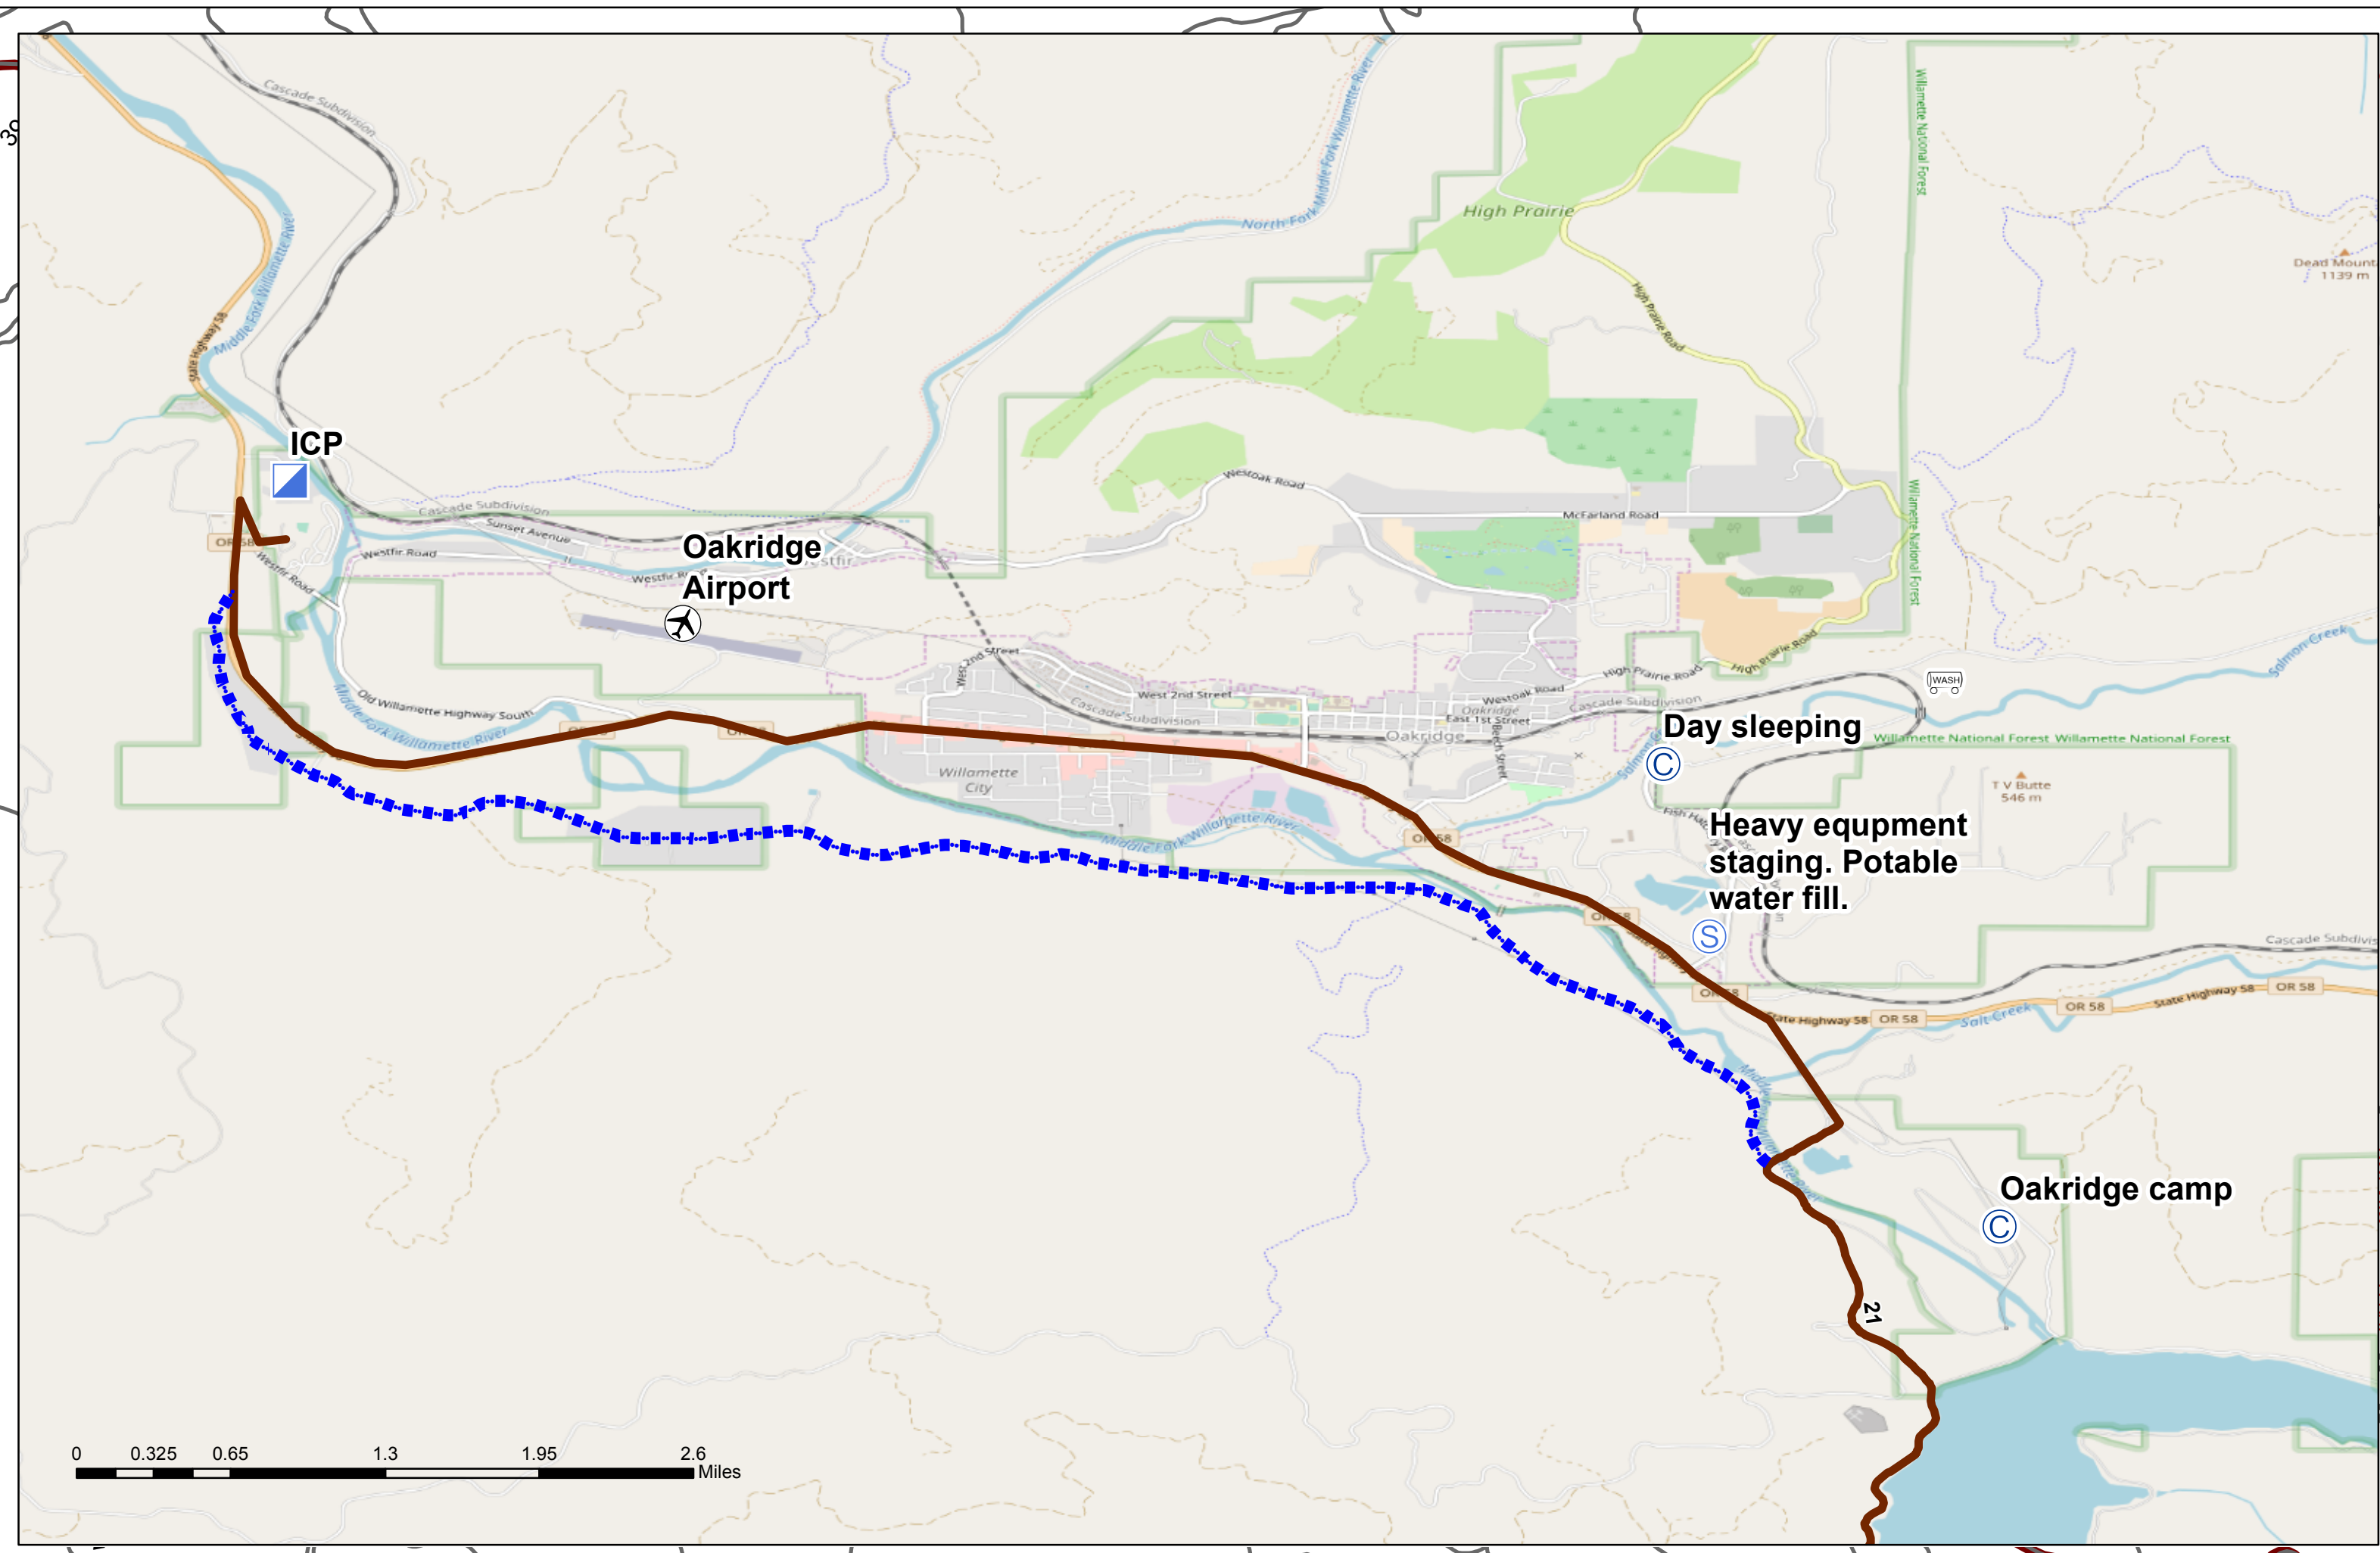

**Staley Fire
Transportation Map**
OR-WIF-170174
09/01/2017
Approx: 2,153 ac
Tumble Bug 2
Approx: 87 ac

- Weed wash
- Road closed
- Road blocked
- Airstrip or Airport
- Fire Origin
- Camp
- Drop Point
- Helispot
- Incident Command Post
- Lookout
- Mobile Weather Unit
- Repeater
- Spot Fire
- Staging Area
- Water Source
- Alternate route
- Uncontrolled Fire Edge
- Completed Dozer Line
- Completed Line
- Hand Line
- Road as Completed Line
- roads
- Primary roads
- road 2143

- Monitor and announce your Mile Marker location on the 2143 Road.
- Tac 4 will be used by all travelers.
- Downhill traffic will have priority

- Monitor and announce your Mile Marker location on the 2143 Road.
- Tac 4 will be used by all travelers.
- Downhill traffic will have priority