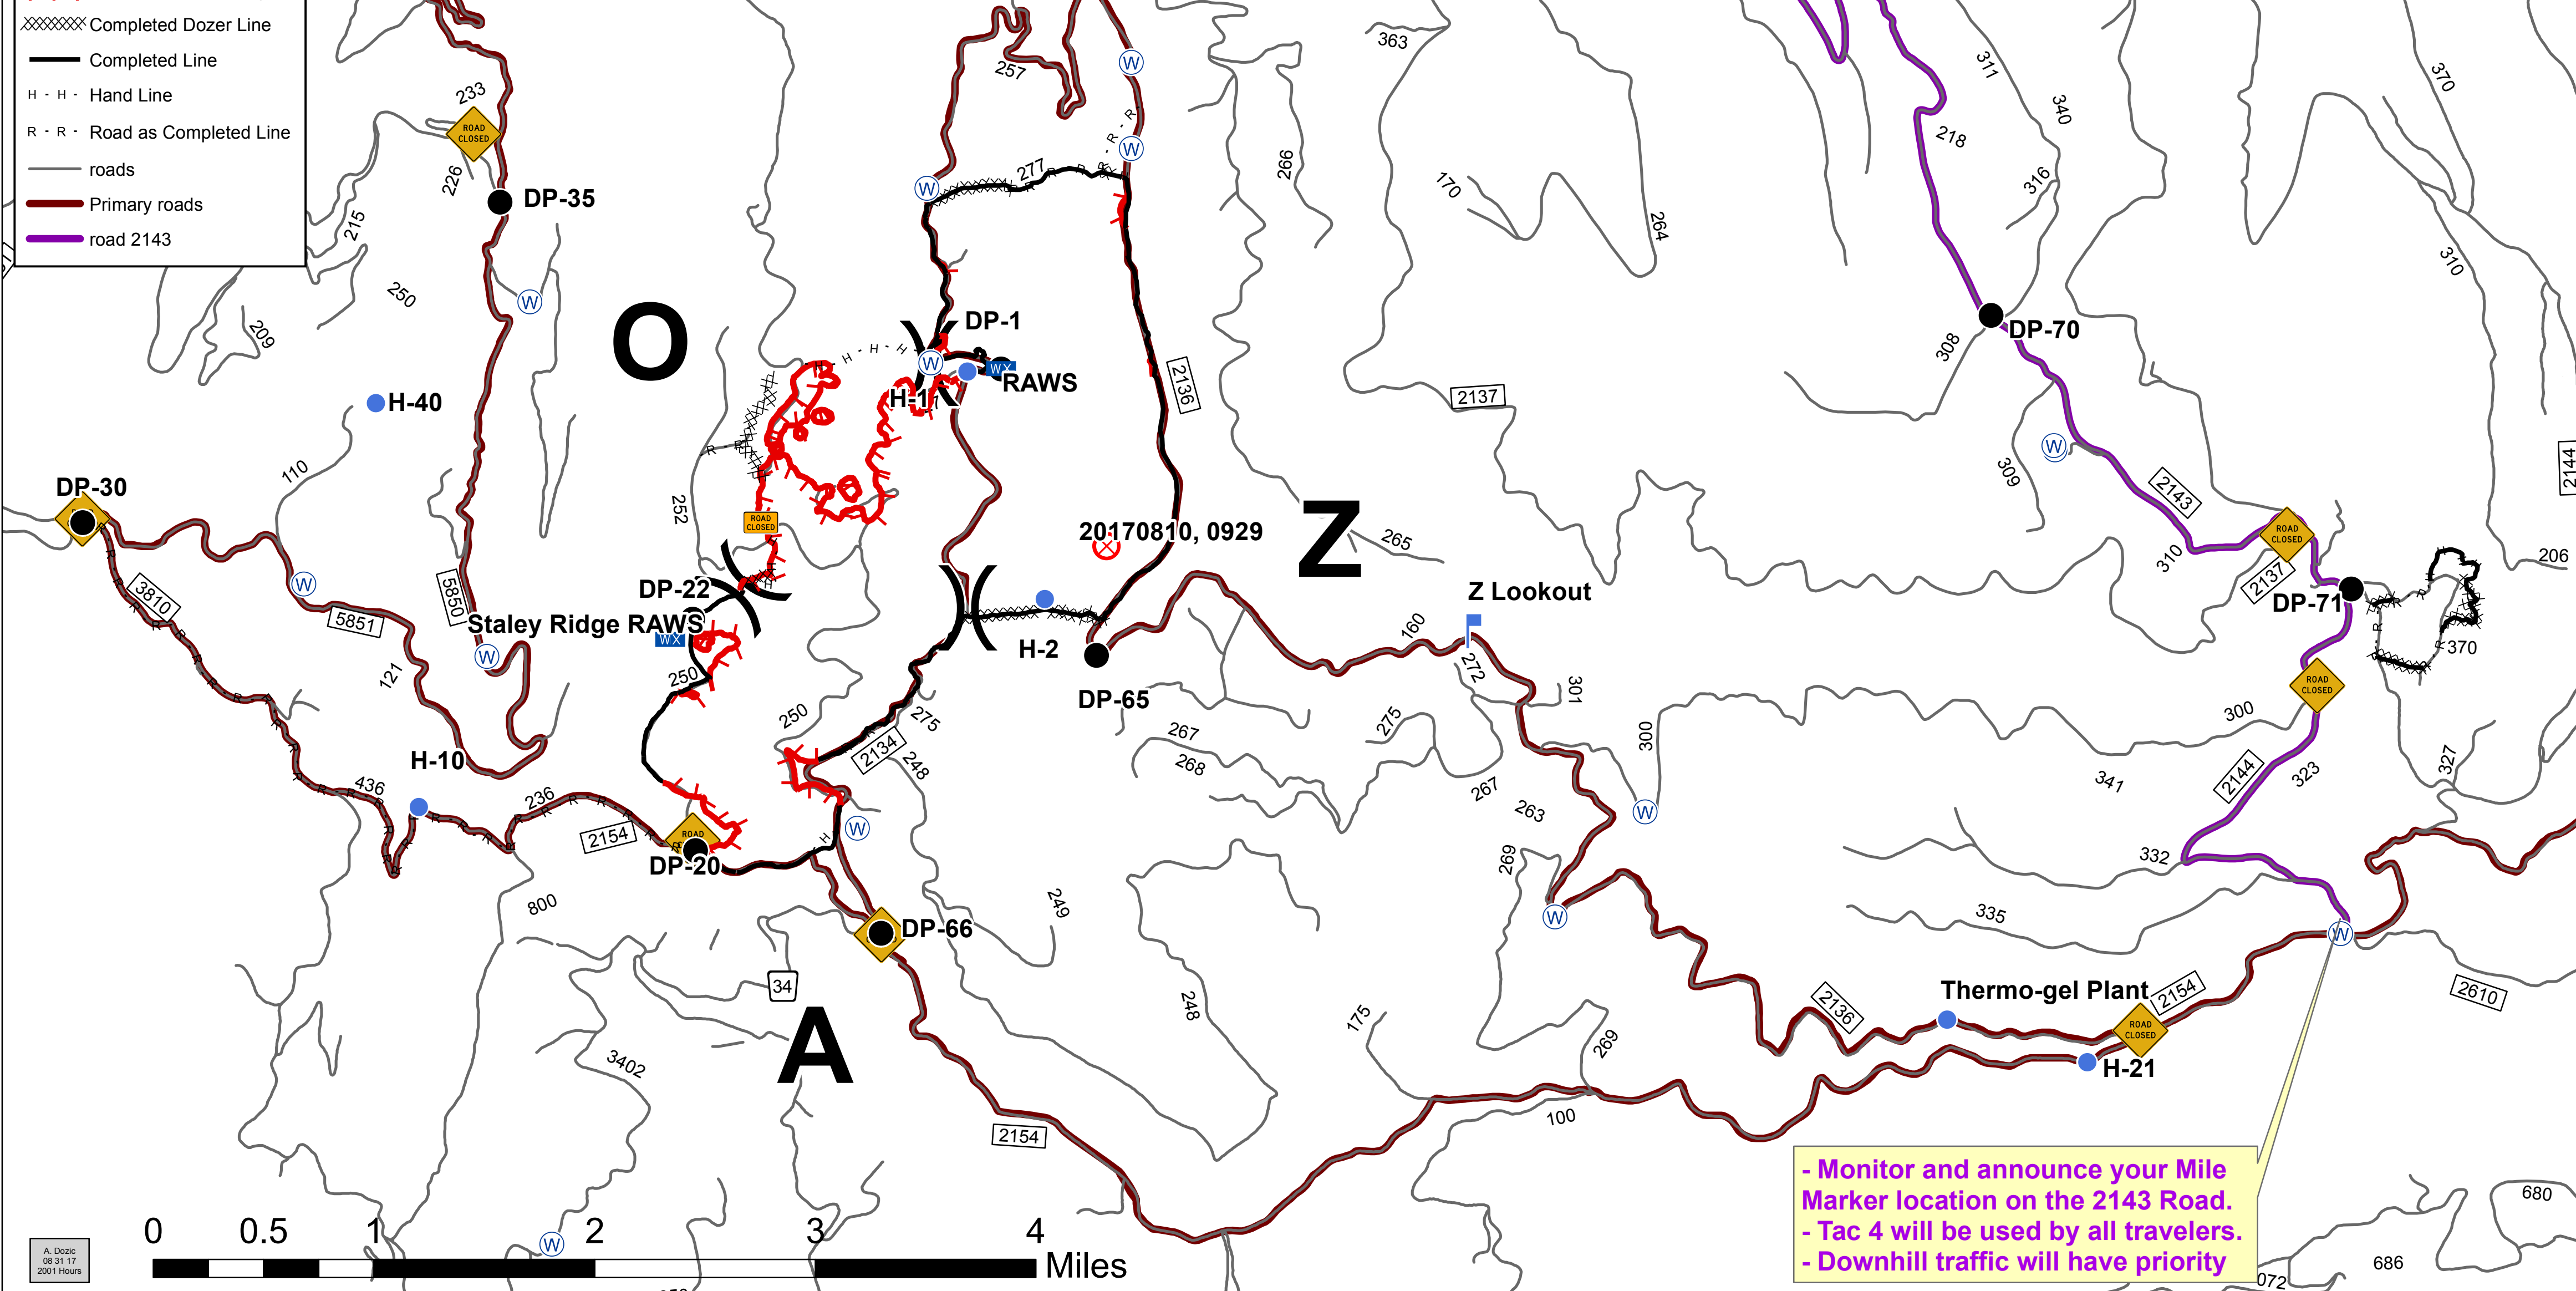

**Staley Fire
Transportation Map**
OR-WIF-170174
09/01/2017
Approx: 2,153 ac
Tumble Bug 2
Approx: 87 ac

- Weed wash
- Road closed
- Road blocked
- Airstrip or Airport
- Fire Origin
- Camp
- Drop Point
- Helispot
- Incident Command Post
- Lookout
- Mobile Weather Unit
- Repeater
- Spot Fire
- Staging Area
- Water Source
- Alternate route
- Uncontrolled Fire Edge
- Completed Dozer Line
- Completed Line
- Hand Line
- Road as Completed Line
- roads
- Primary roads
- road 2143

- Monitor and announce your Mile Marker location on the 2143 Road.
- Tac 4 will be used by all travelers.
- Downhill traffic will have priority

- Monitor and announce your Mile Marker location on the 2143 Road.
- Tac 4 will be used by all travelers.
- Downhill traffic will have priority