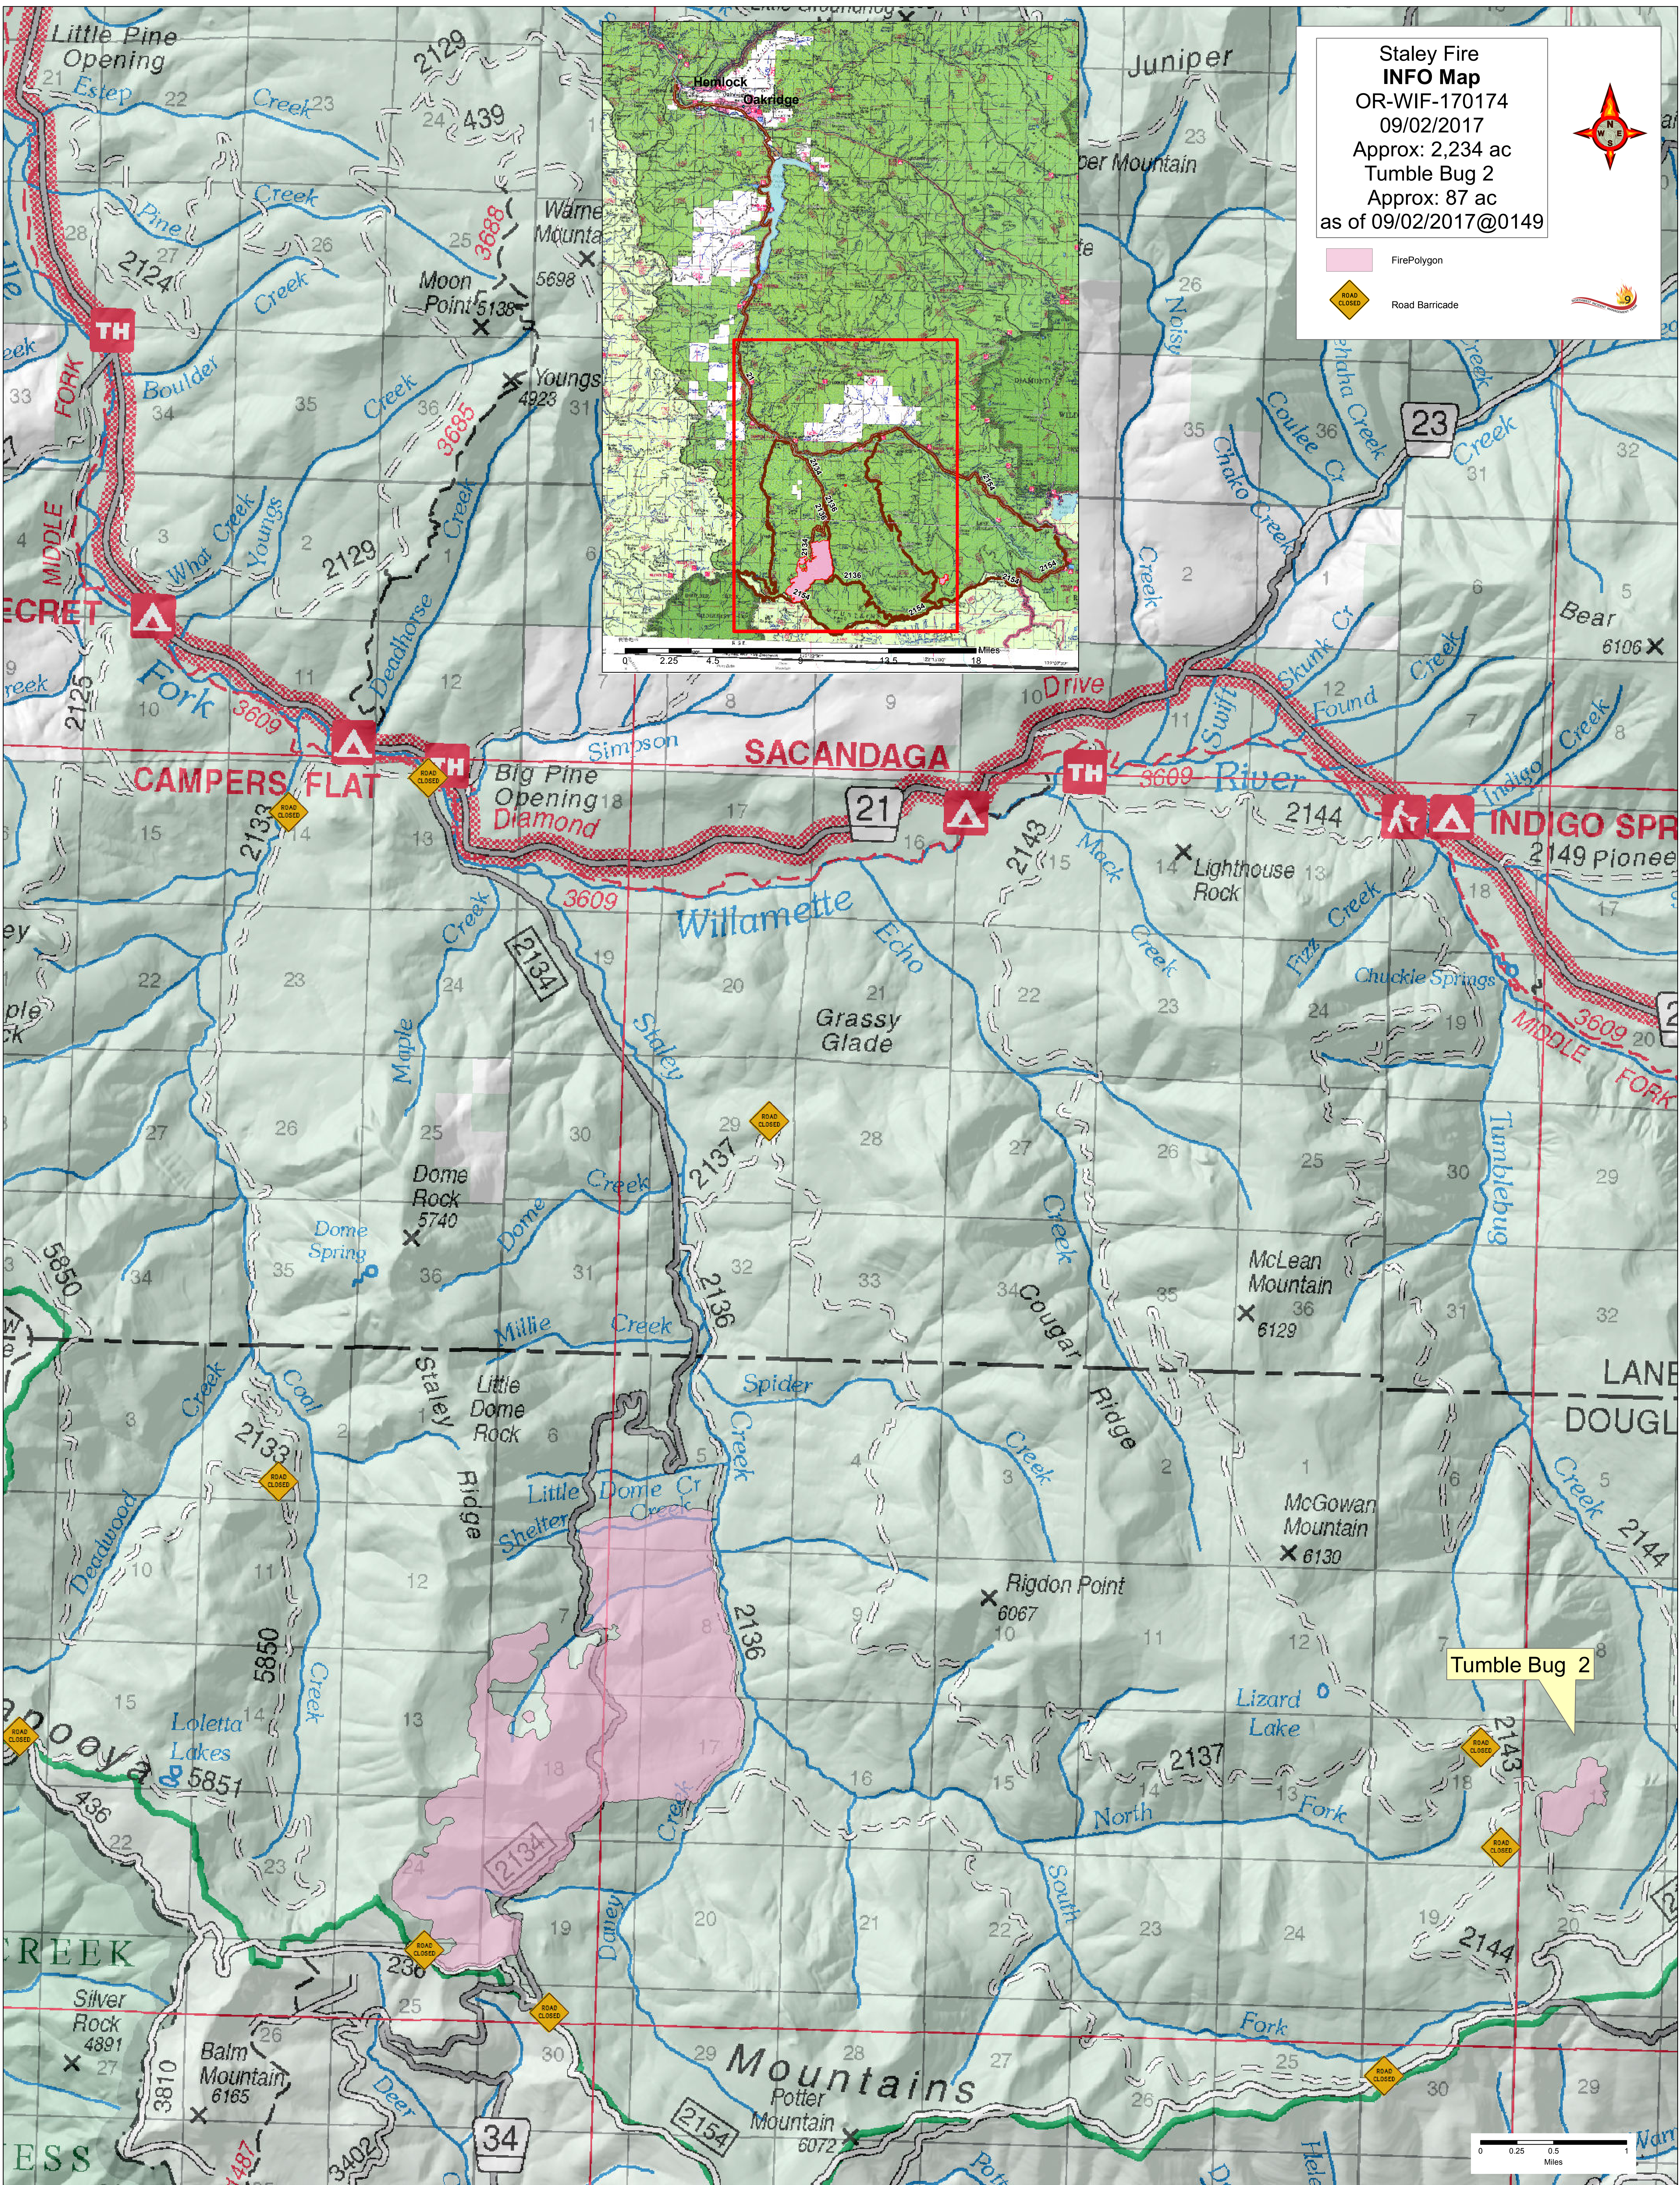

Staley Fire
INFO Map
OR-WIF-170174
09/02/2017
Approx: 2,234 ac
Tumble Bug 2
Approx: 87 ac
as of 09/02/2017@0149

FirePolygon

Road Barricade

Tumble Bug 2