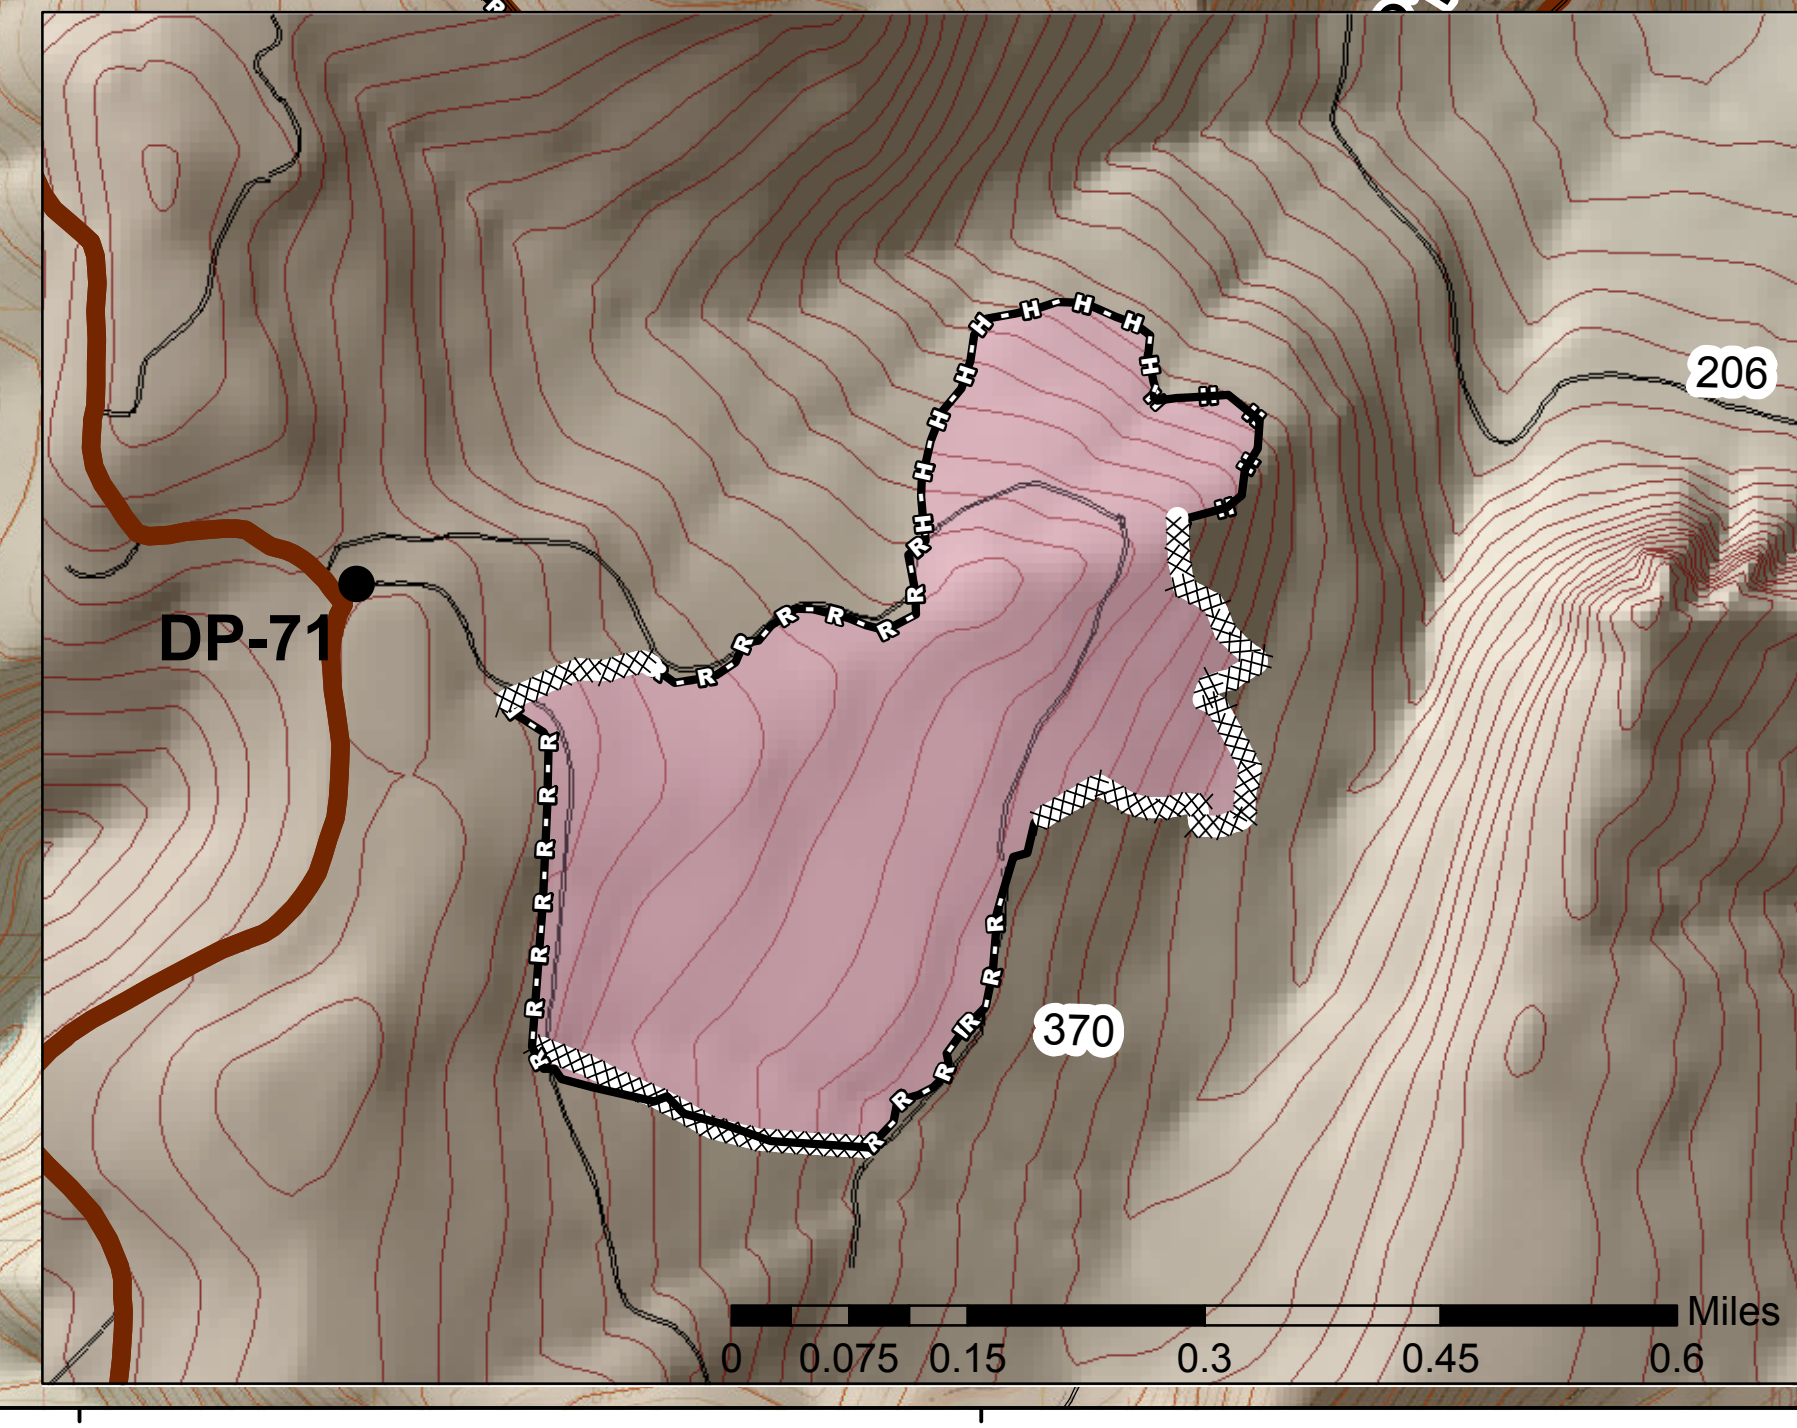

Staley Fire
OPS Map
 OR-WIF-170174
 09/02/2017
 Approx: 2,191 ac
 Tumble Bug 2
 Approx: 87 ac
 as of 08/31/2017@2207

- Division
- Road blocked
- Hellspot
- Drop Point
- Fire Origin
- Mobile Weather Unit
- Spot Fire
- Water Source
- Uncontrolled Fire Edge
- Completed Dozer Line
- Completed Line
- Hand Line
- Road as Completed Line
- roads
- Primary Roads
- Fire Polygon
- Retardant approved with tactical conditions

0 0.075 0.15 0.3 0.45 0.6 Miles

0 0.2 0.4 0.8 1.2 1.6 Miles

A Date: 09/01/17, 2016 Hours