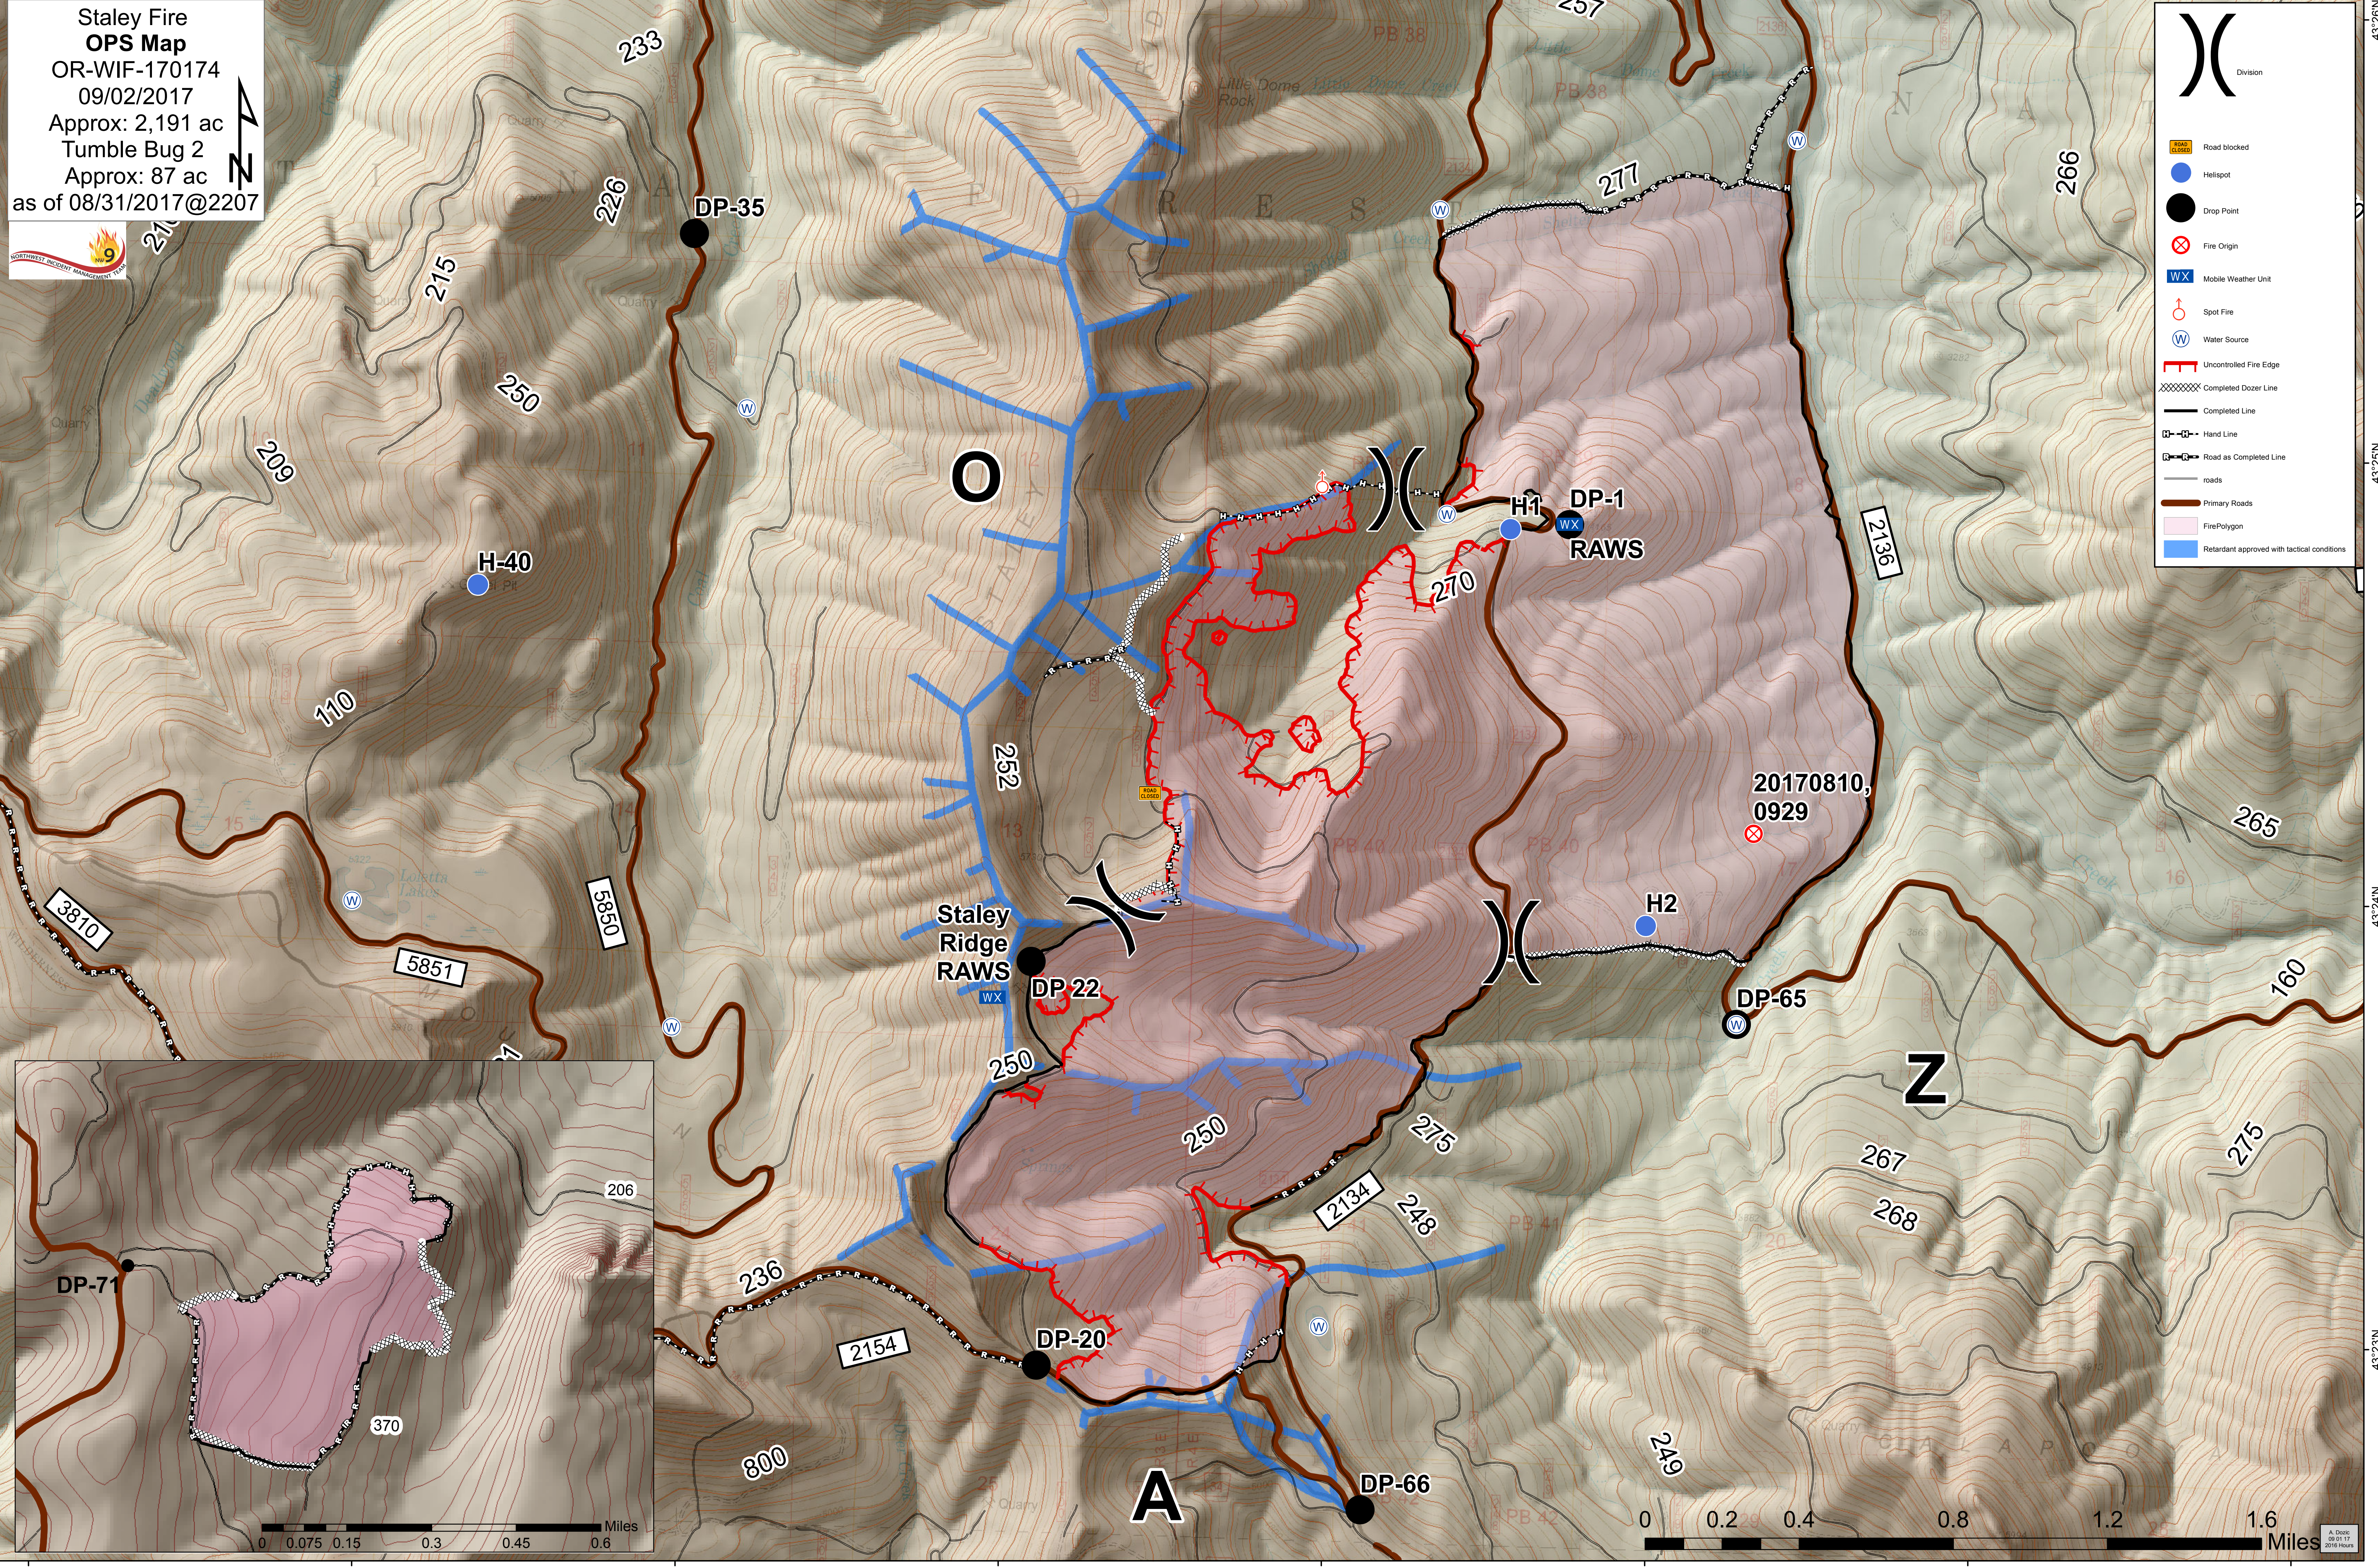

Staley Fire
OPS Map
 OR-WIF-170174
 09/02/2017
 Approx: 2,191 ac
 Tumble Bug 2
 Approx: 87 ac
 as of 08/31/2017@2207

- Division
- Road blocked
- Hellspot
- Drop Point
- Fire Origin
- Mobile Weather Unit
- Spot Fire
- Water Source
- Uncontrolled Fire Edge
- Completed Dozer Line
- Completed Line
- Hand Line
- Road as Completed Line
- roads
- Primary Roads
- Fire Polygon
- Retardant approved with tactical conditions

0 0.075 0.15 0.3 0.45 0.6 Miles

0 0.2 0.4 0.8 1.2 1.6 Miles

A Date: 09/01/17, 2016 Hours