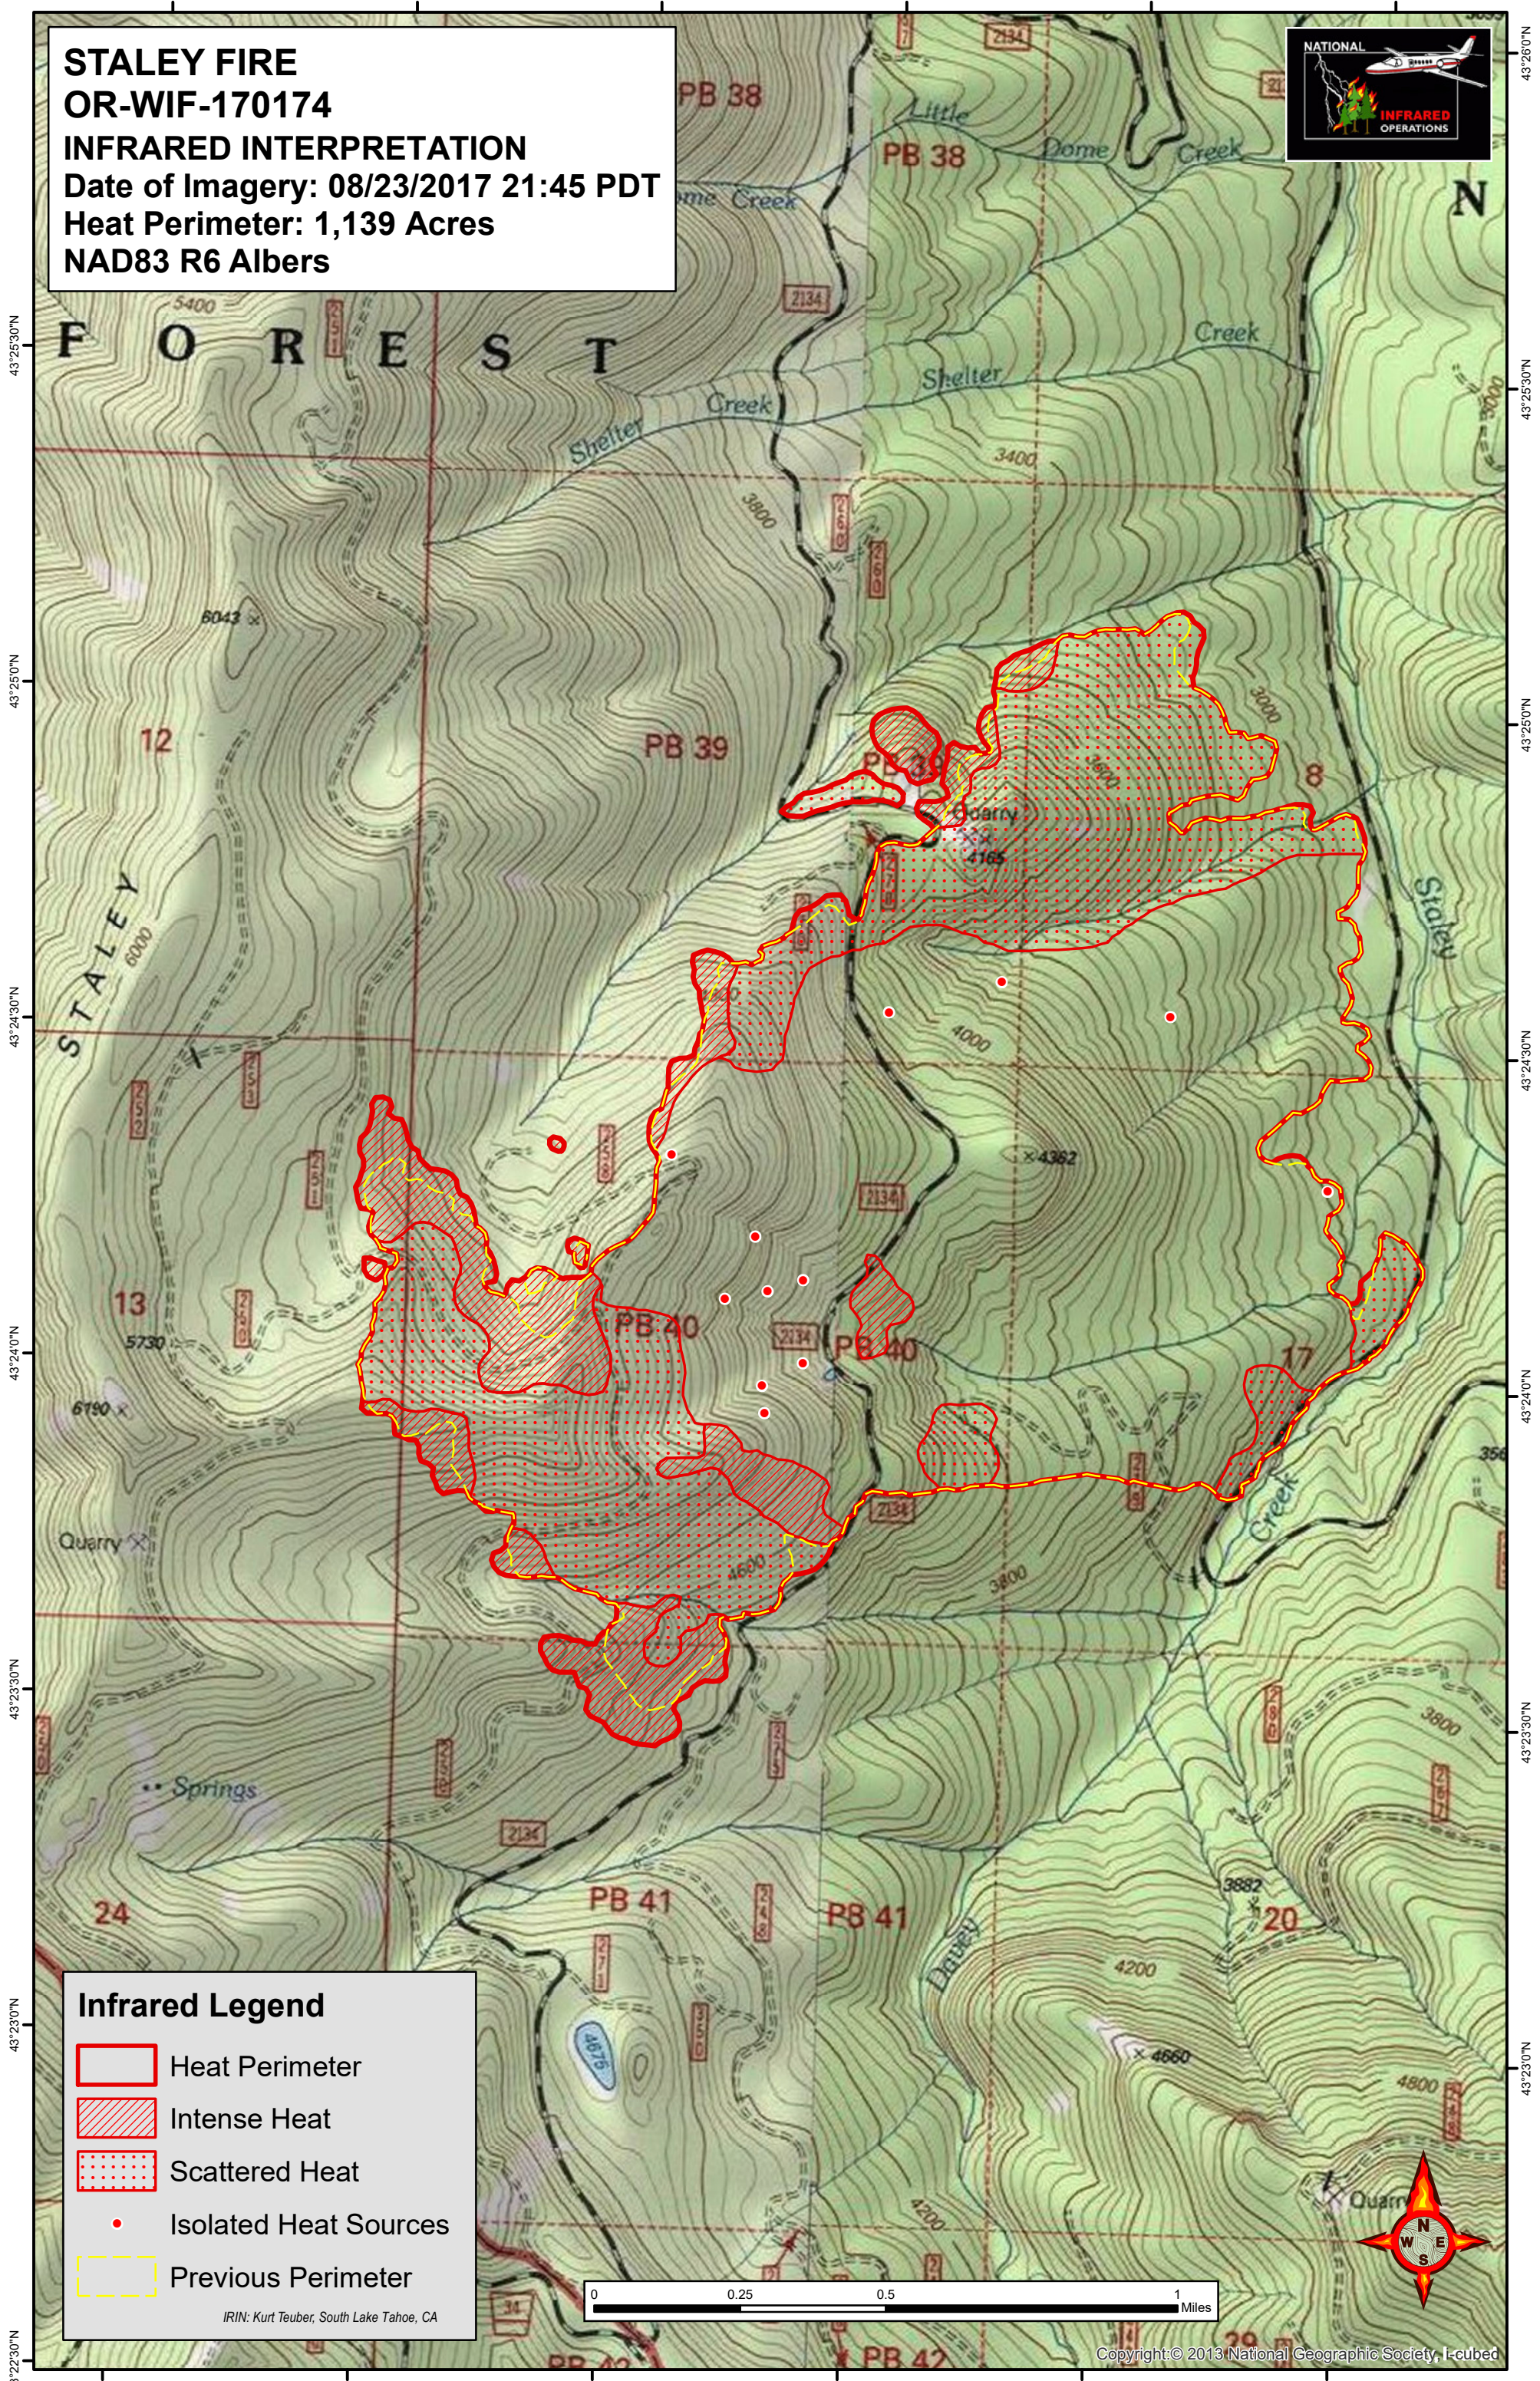

STALEY FIRE
OR-WIF-170174
INFRARED INTERPRETATION
Date of Imagery: 08/23/2017 21:45 PDT
Heat Perimeter: 1,139 Acres
NAD83 R6 Albers

Infrared Legend

-  Heat Perimeter
-  Intense Heat
-  Scattered Heat
-  Isolated Heat Sources
-  Previous Perimeter

IRIN: Kurt Teuber, South Lake Tahoe, CA