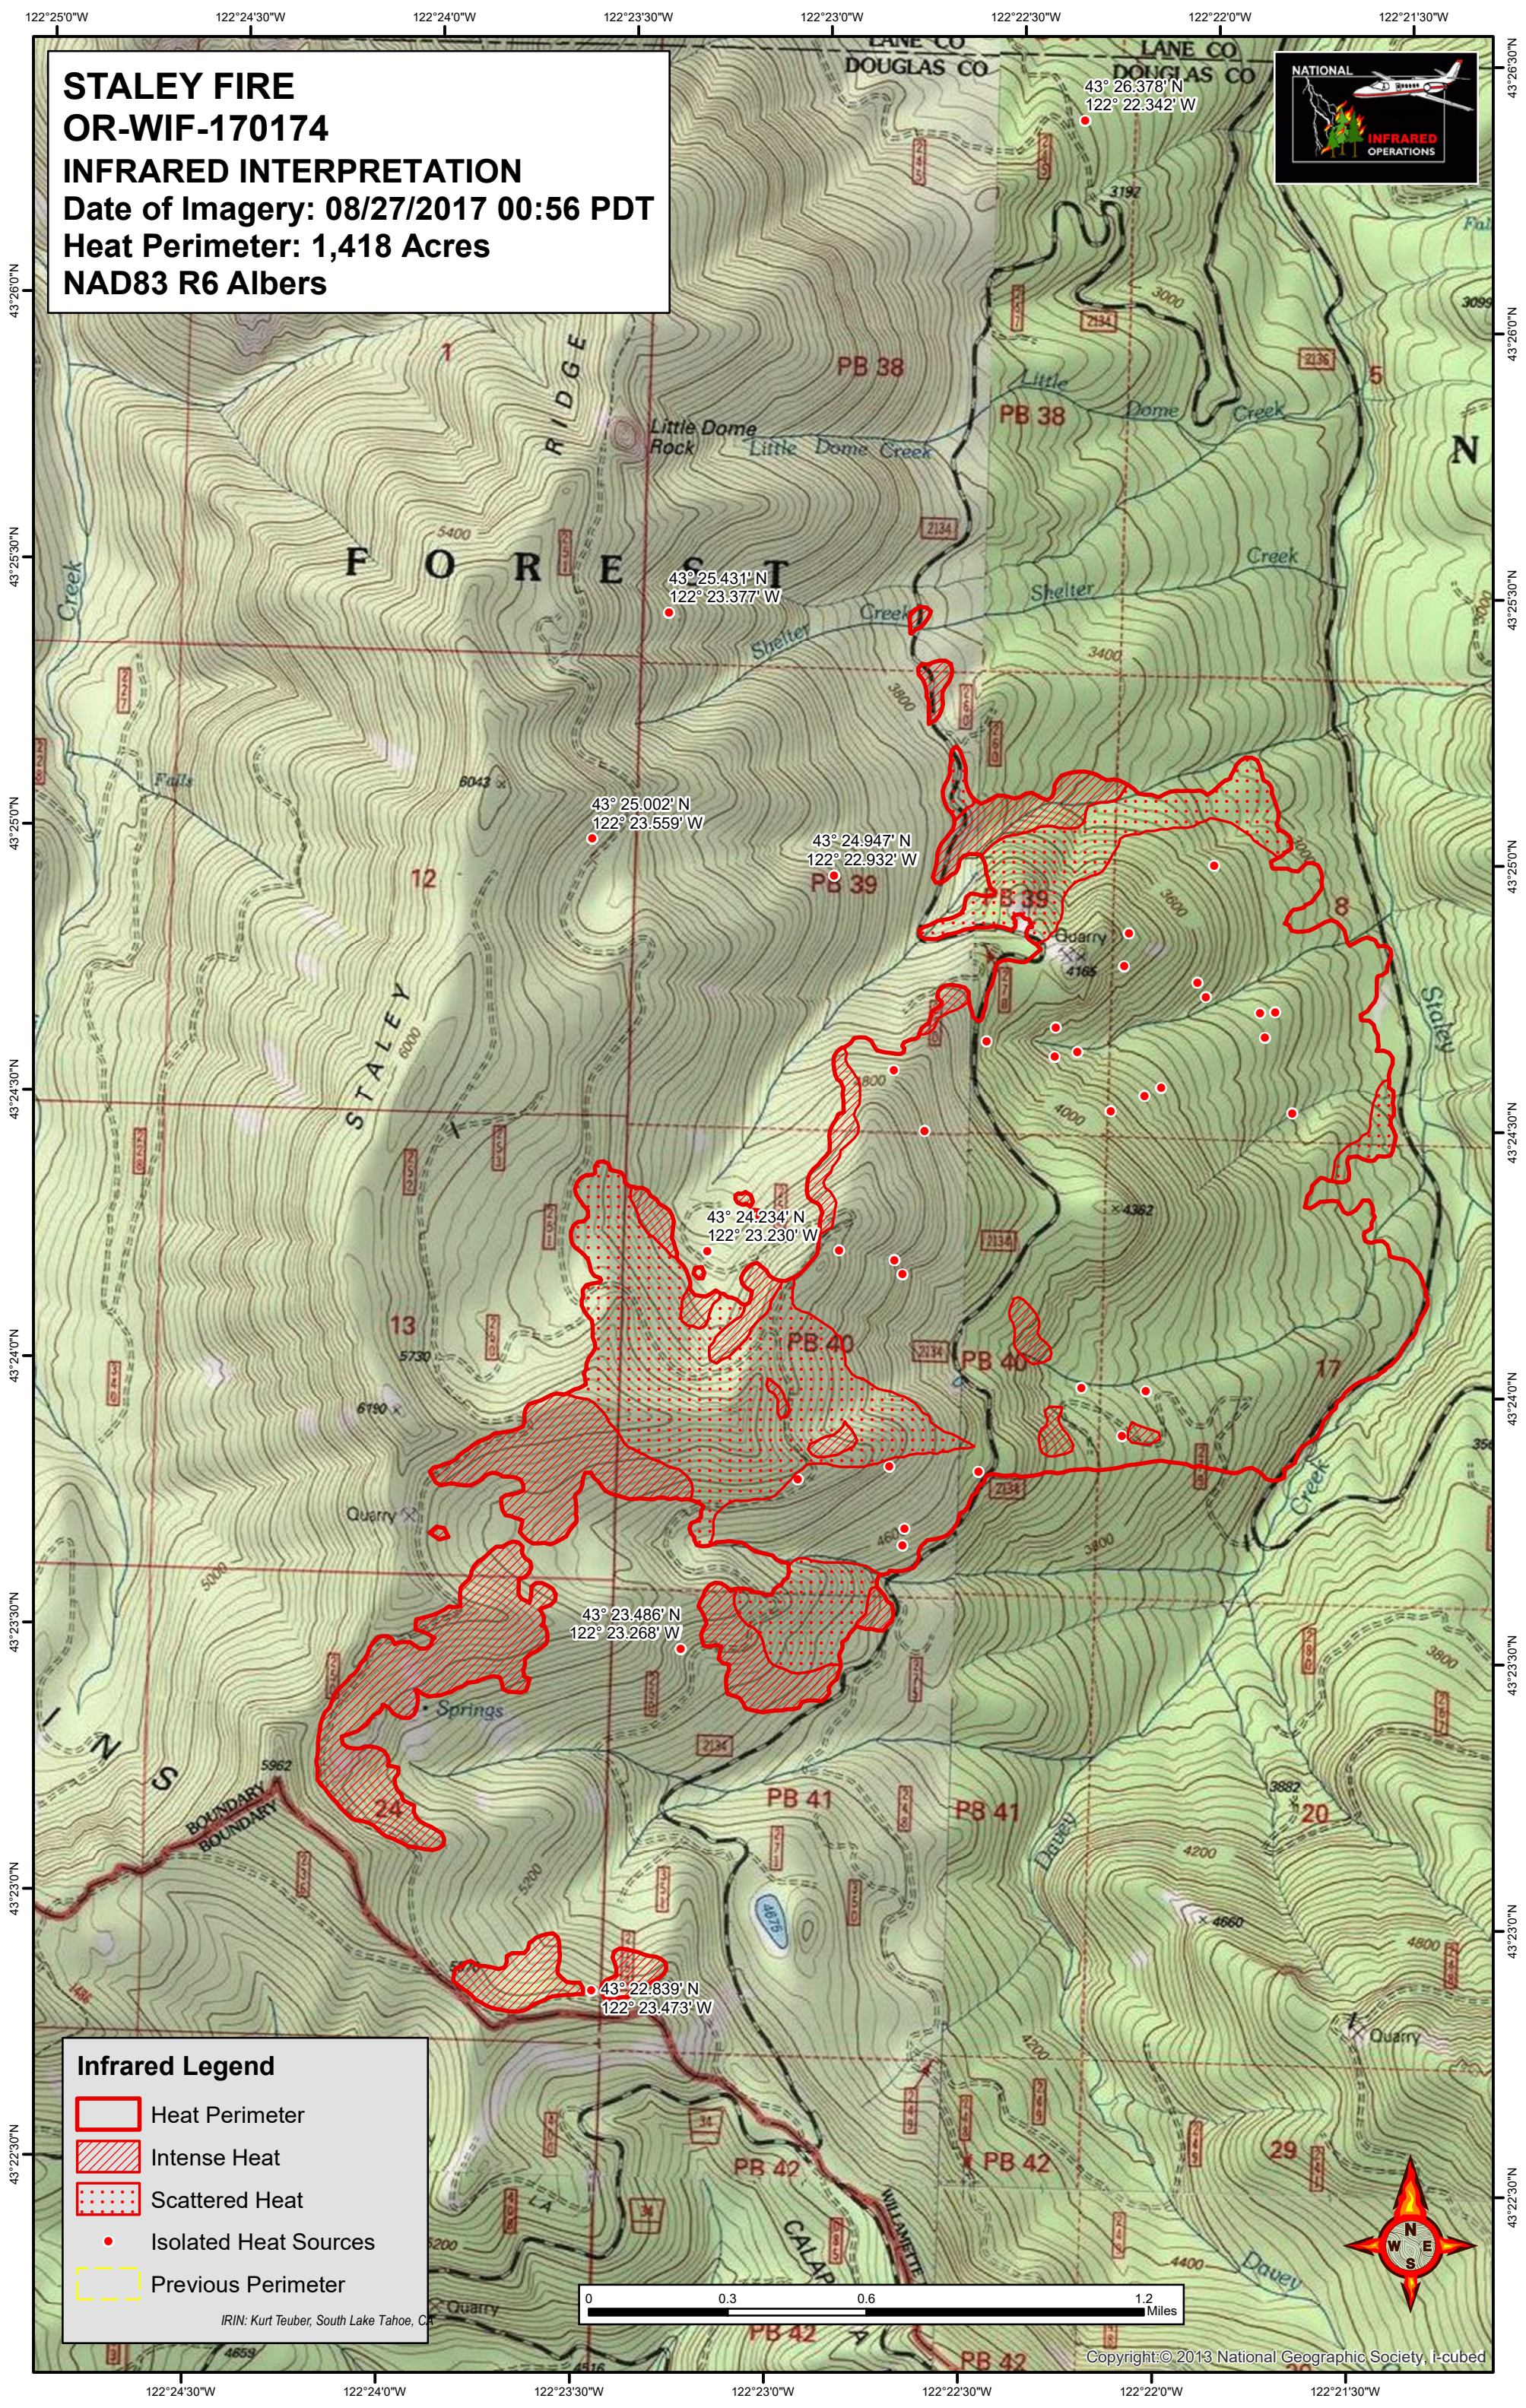

STALEY FIRE
OR-WIF-170174
INFRARED INTERPRETATION
Date of Imagery: 08/27/2017 00:56 PDT
Heat Perimeter: 1,418 Acres
NAD83 R6 Albers

Infrared Legend

- Heat Perimeter
- Intense Heat
- Scattered Heat
- Isolated Heat Sources
- Previous Perimeter

IRIN: Kurt Teuber, South Lake Tahoe, CA