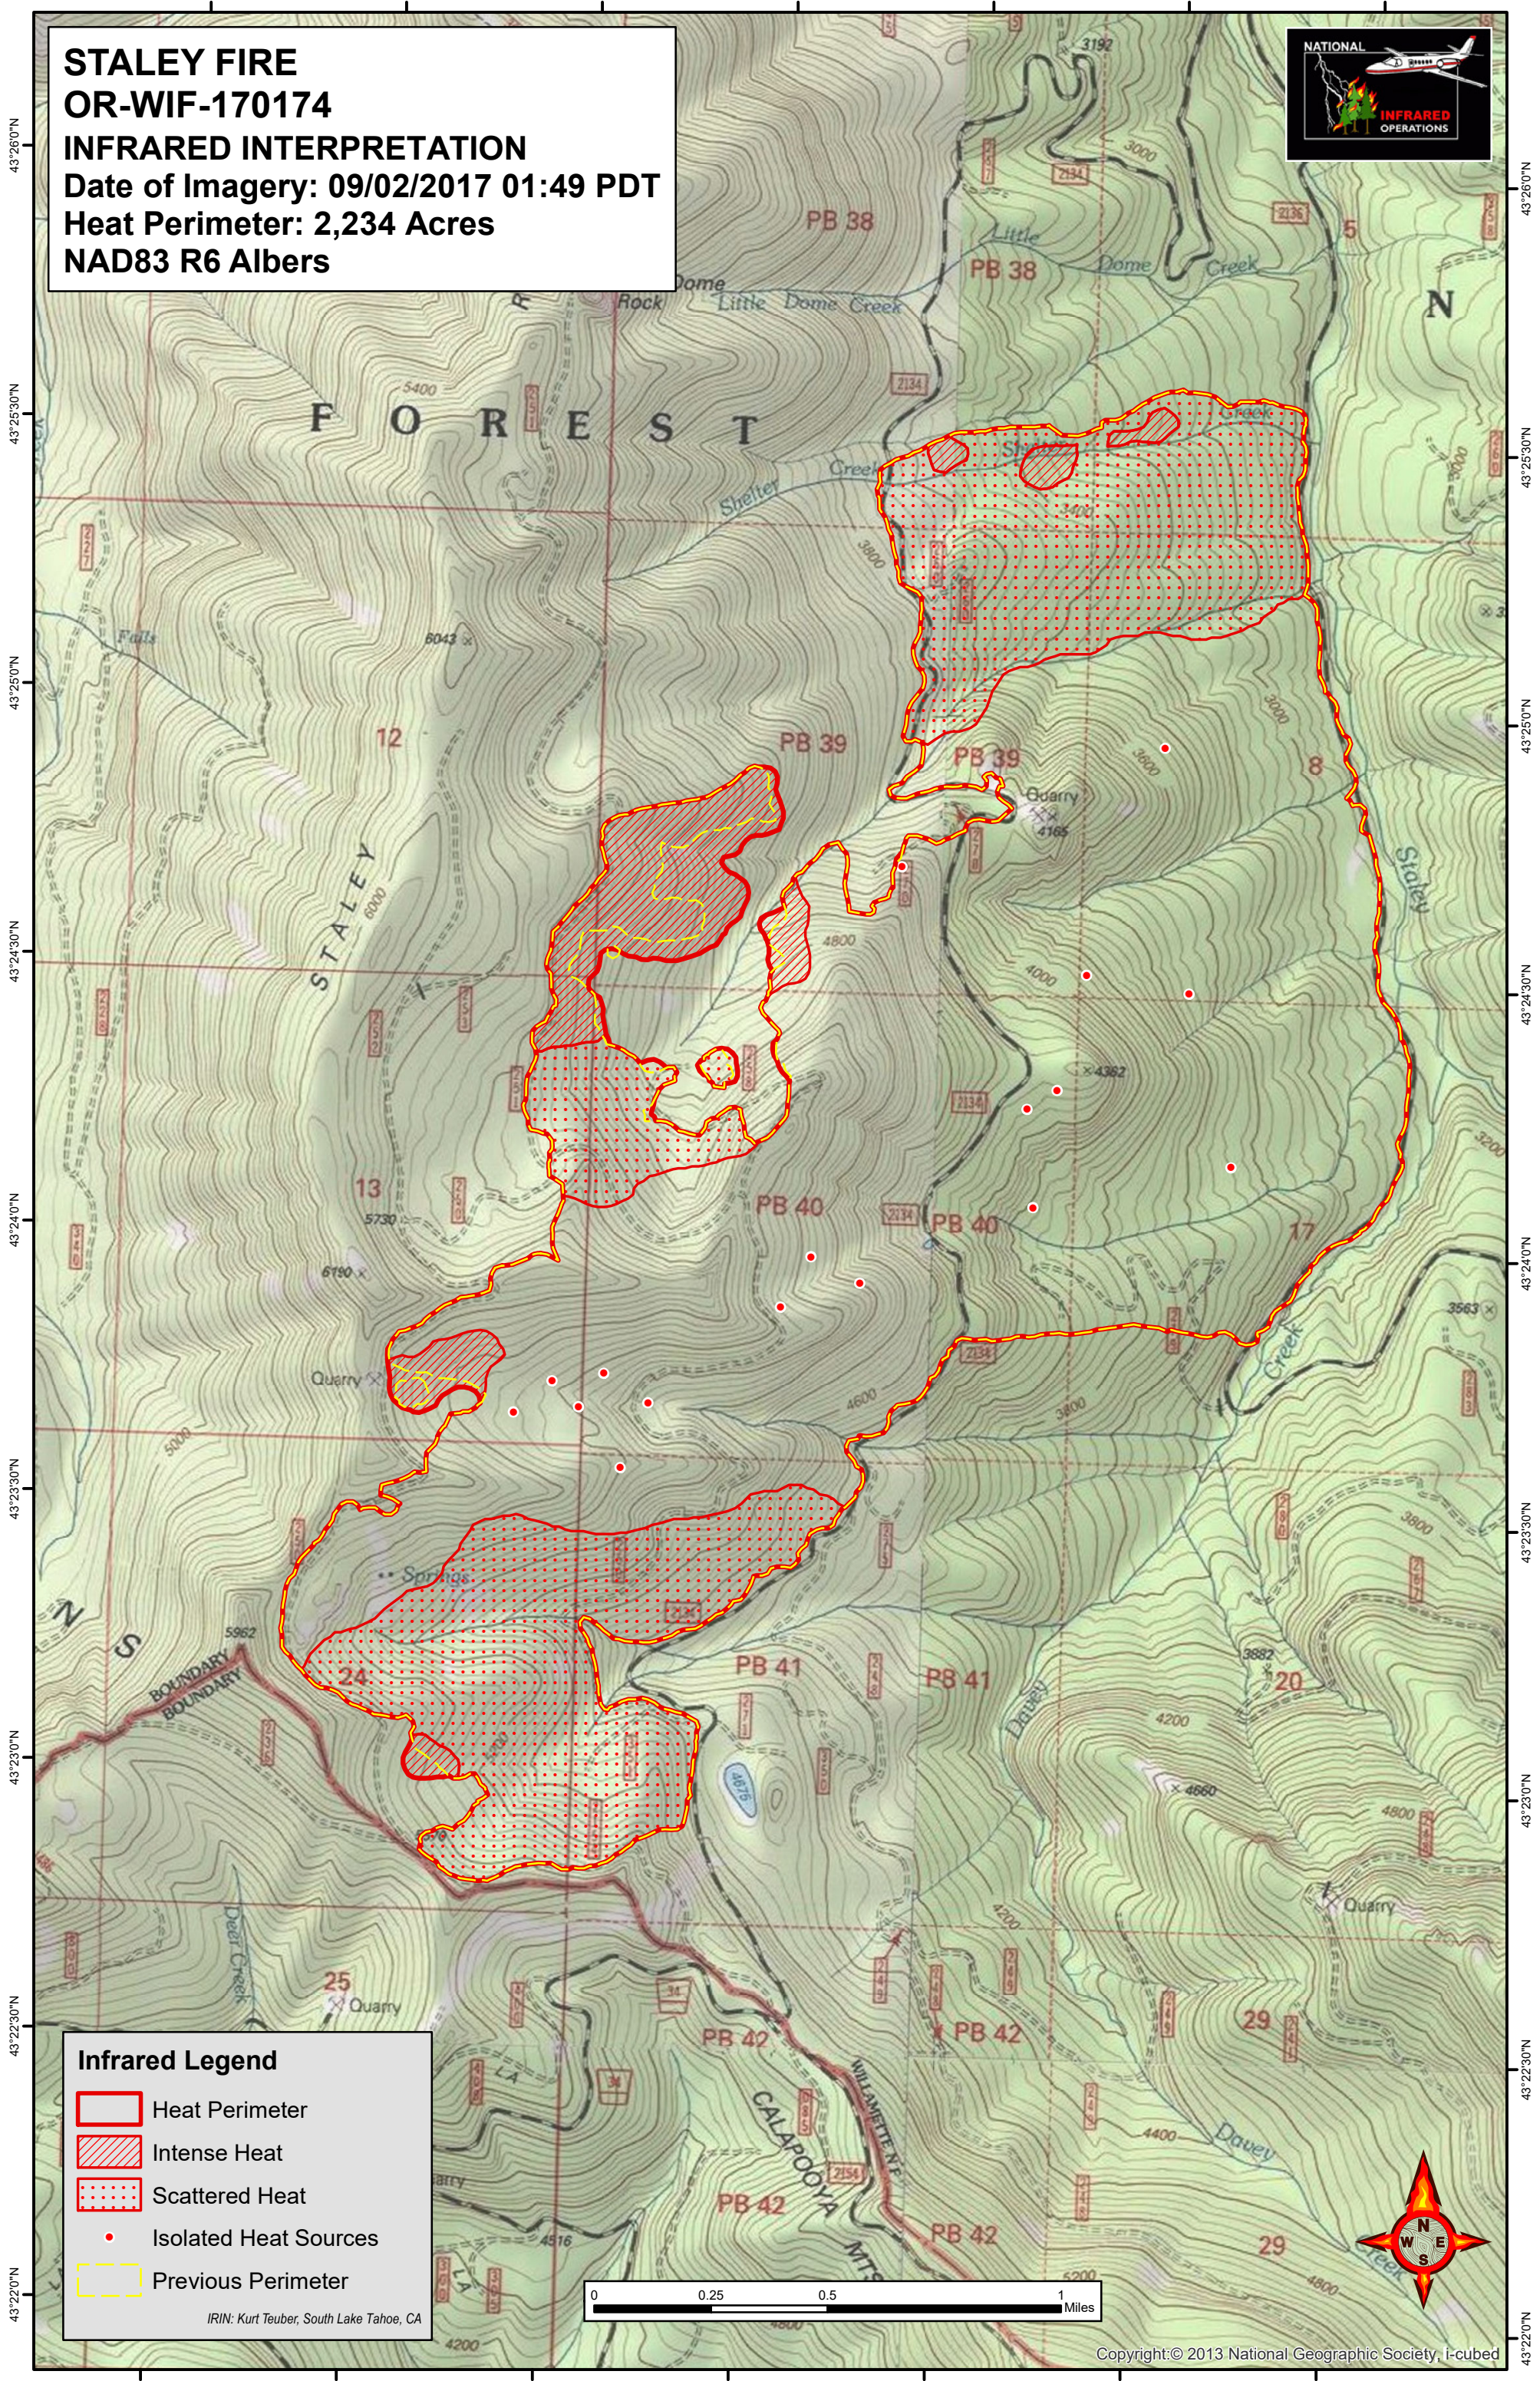

122°24'30"W

122°24'0"W

122°23'30"W

122°23'0"W

122°22'30"W

122°22'0"W

122°21'30"W

# STALEY FIRE OR-WIF-170174

## INFRARED INTERPRETATION

Date of Imagery: 09/02/2017 01:49 PDT

Heat Perimeter: 2,234 Acres

NAD83 R6 Albers

### Infrared Legend

-  Heat Perimeter
-  Intense Heat
-  Scattered Heat
-  Isolated Heat Sources
-  Previous Perimeter

IRIN: Kurt Teuber, South Lake Tahoe, CA