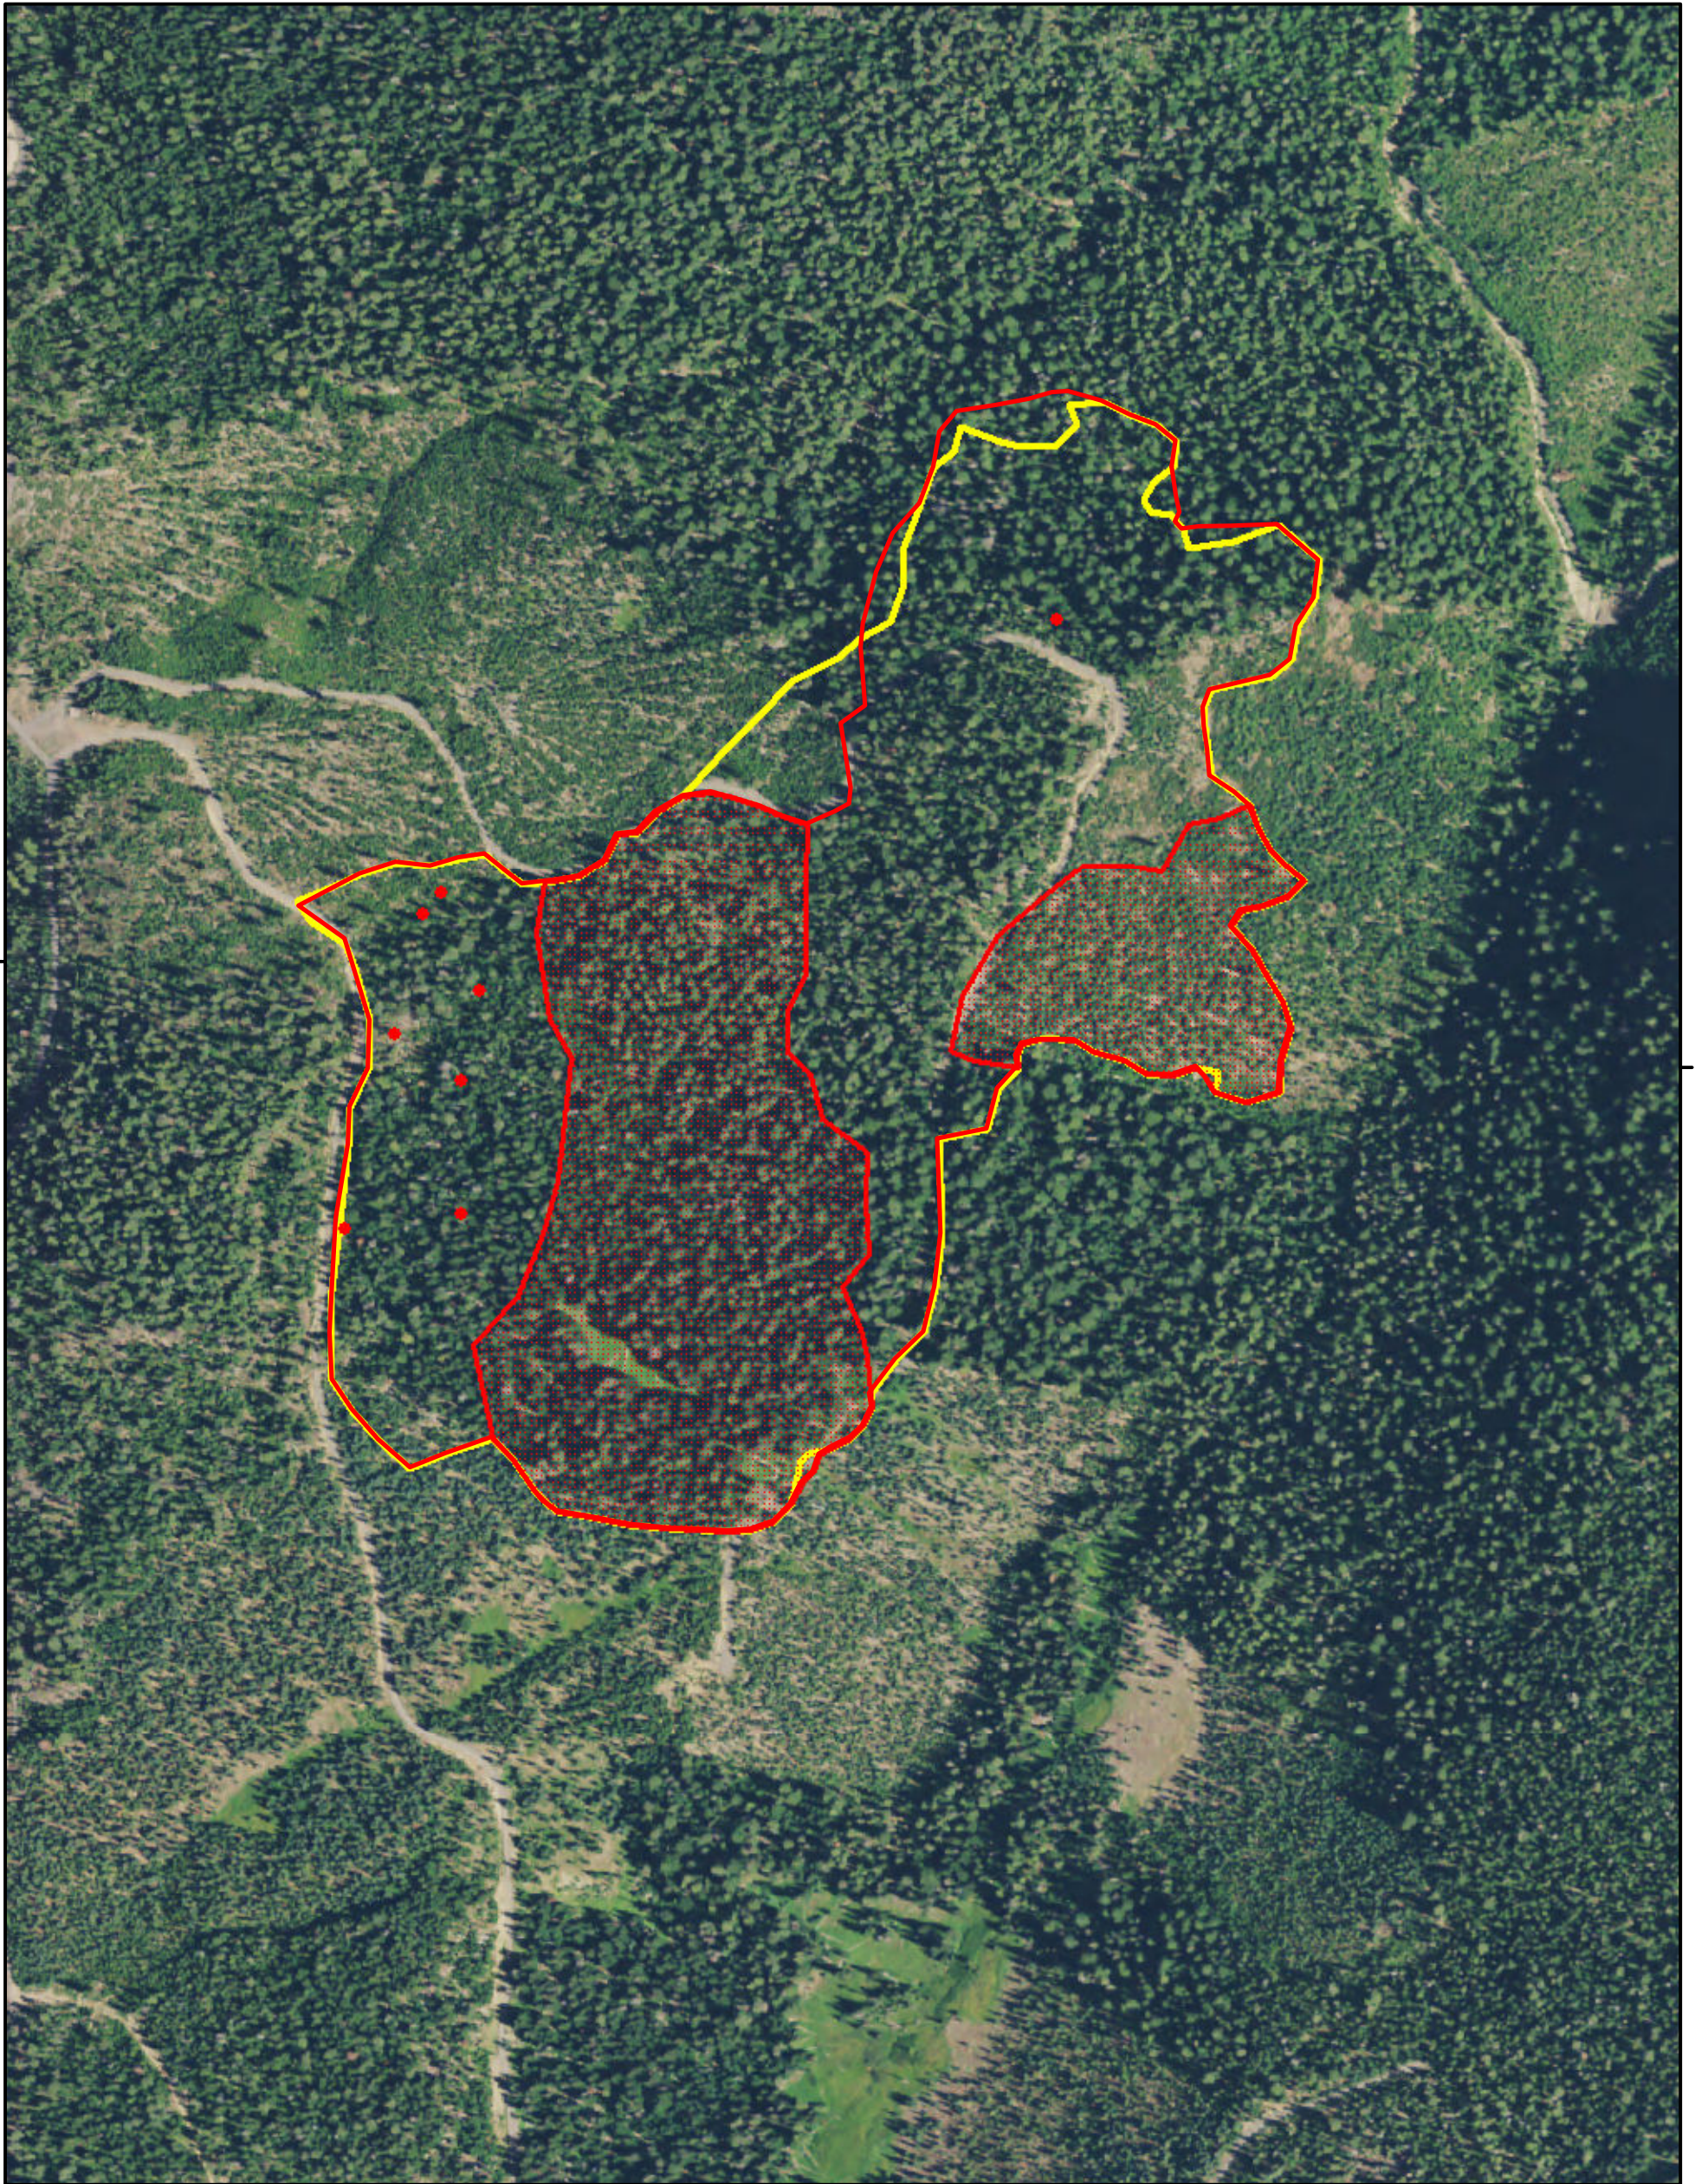

Tumblebug #2
OR-WIF-170228
IR Map
Flown: August 23, 2017 2140 hrs PDT

Est. Size: 87 acres (heat perimeter)

1 : 5 000

0 0.1 0.2 Miles

Legend

- Heat Perimeter
- Scattered Heat
- Isolated Heat Sources
- Incident Perimeter 23 AUG 1030 PDT