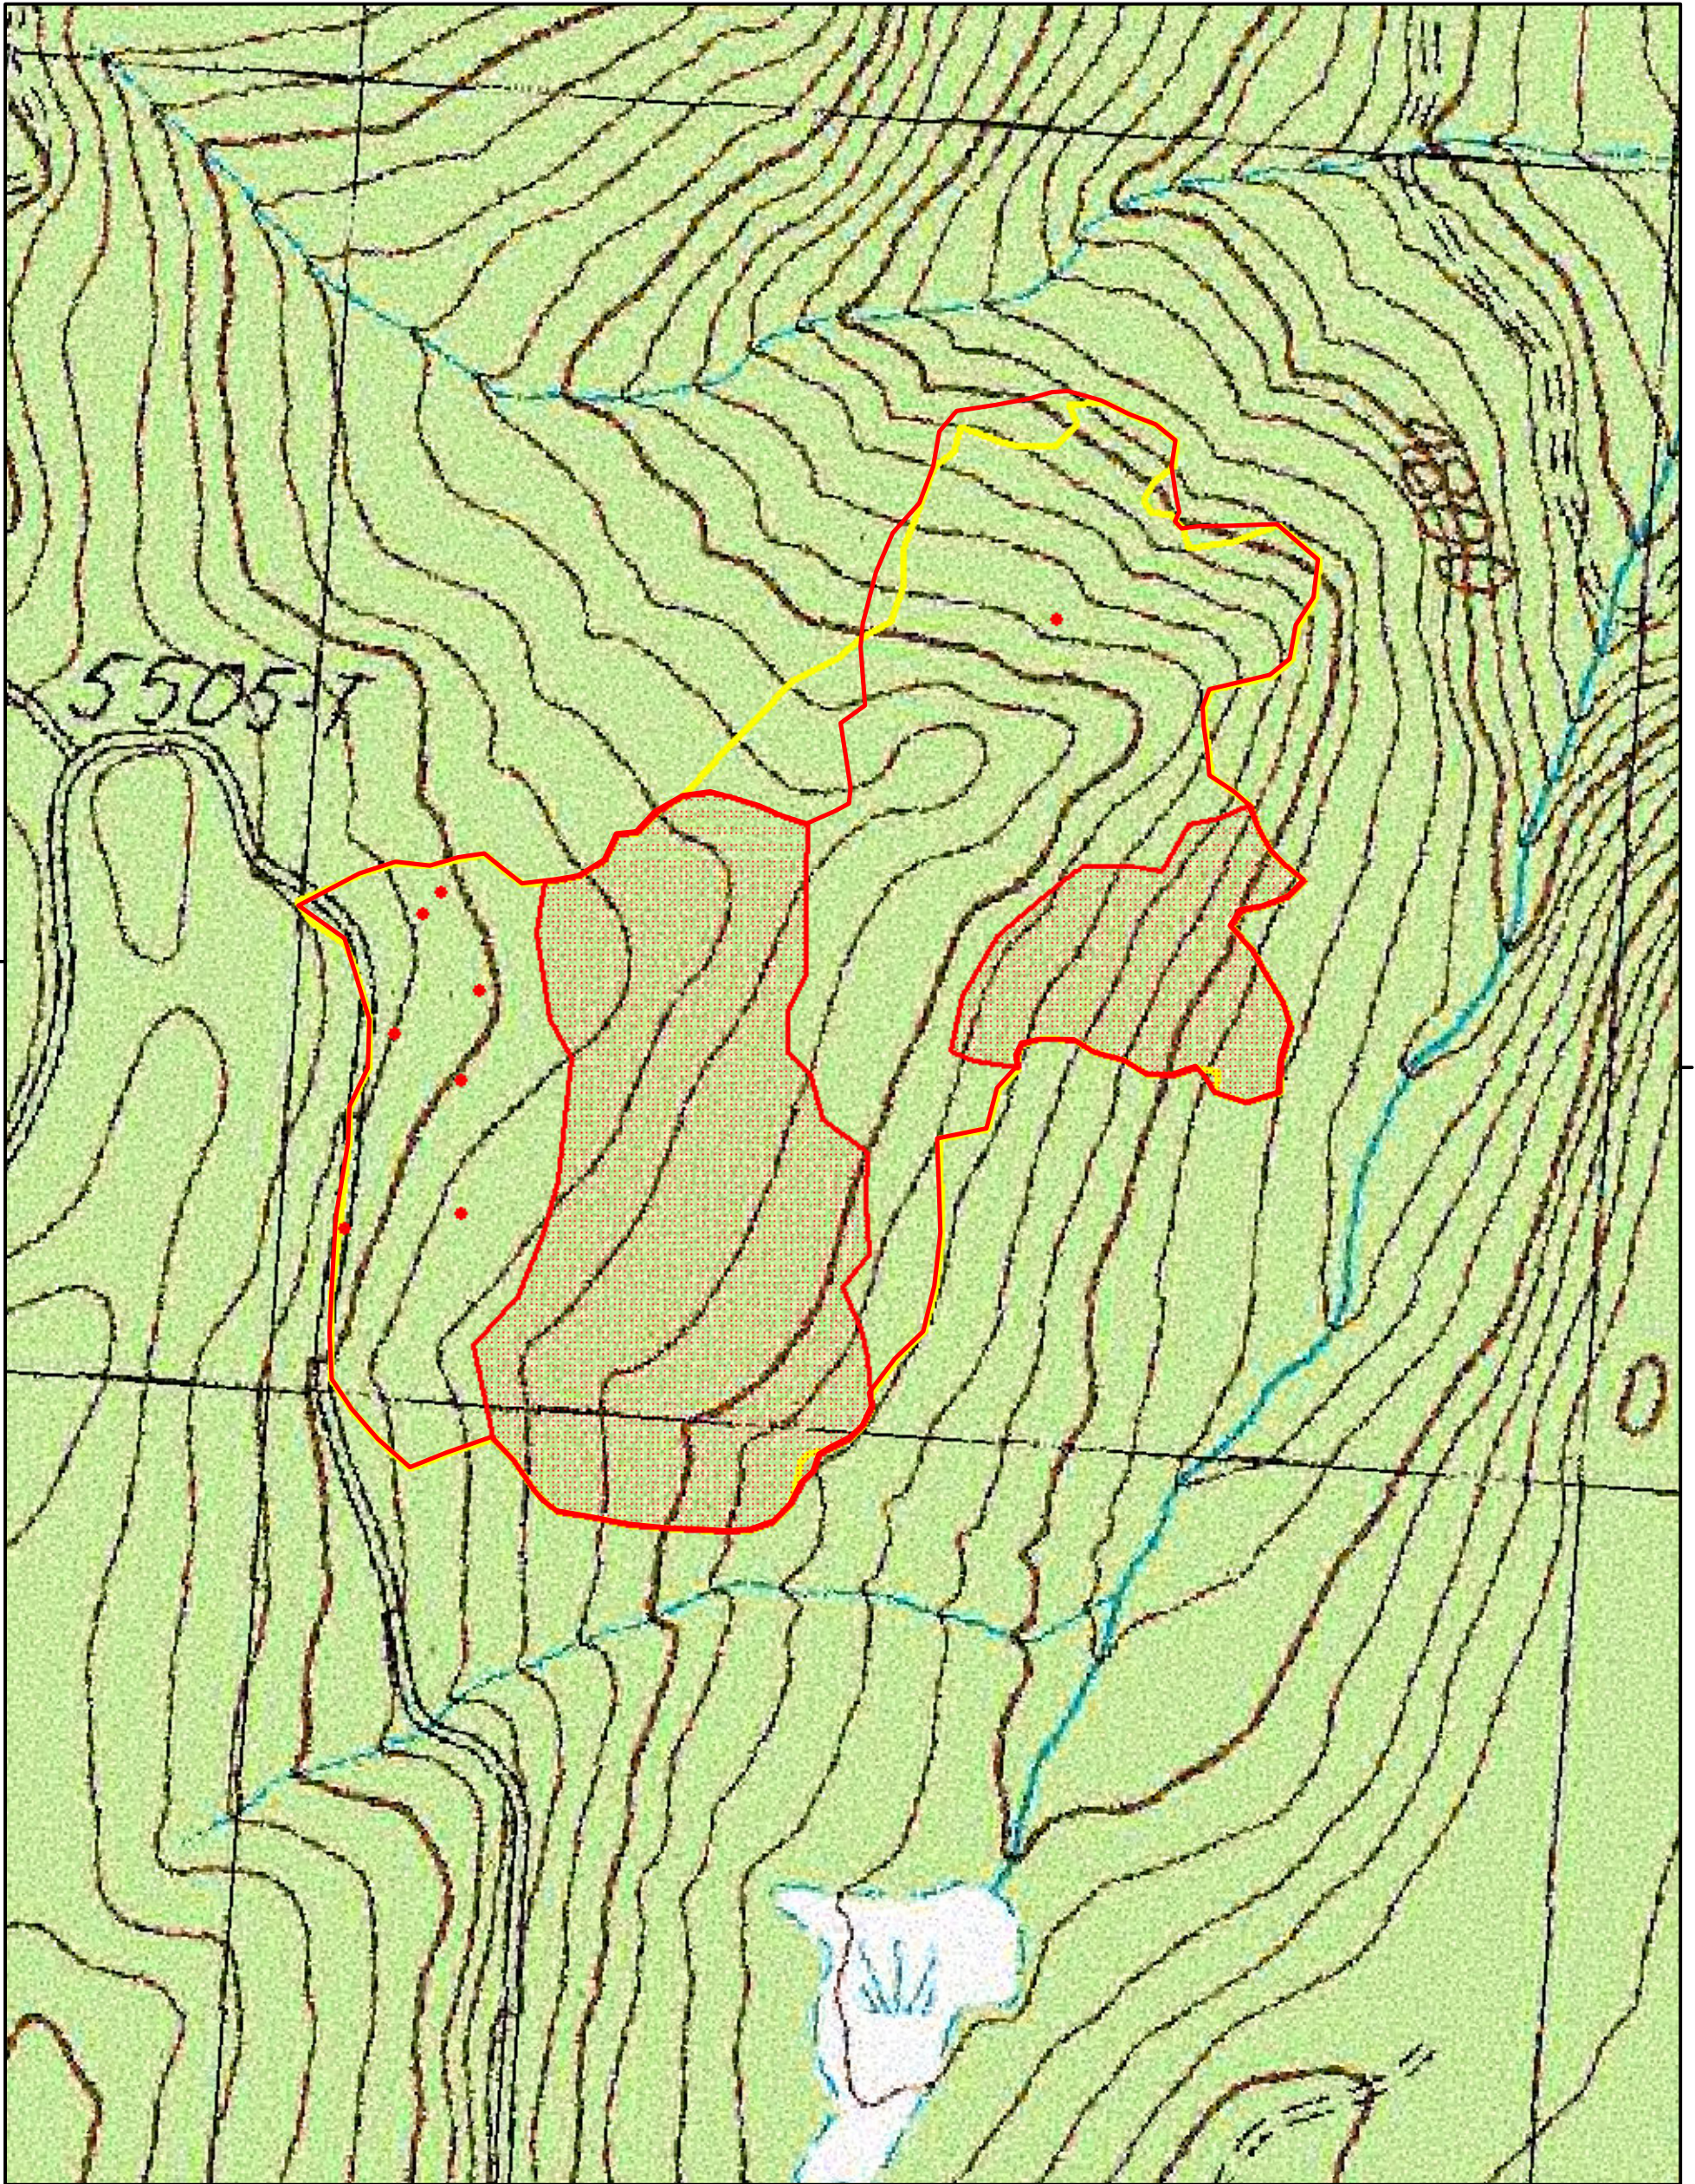

Tumblebug #2  
OR-WIF-170228  
IR Map  
Flown: August 23, 2017 2140 hrs PDT

Est. Size: 87 acres (heat perimeter)

1 : 5 000

**Legend**

- Heat Perimeter
- Scattered Heat
- Isolated Heat Sources
- Incident Perimeter 23 AUG 1030 PDT