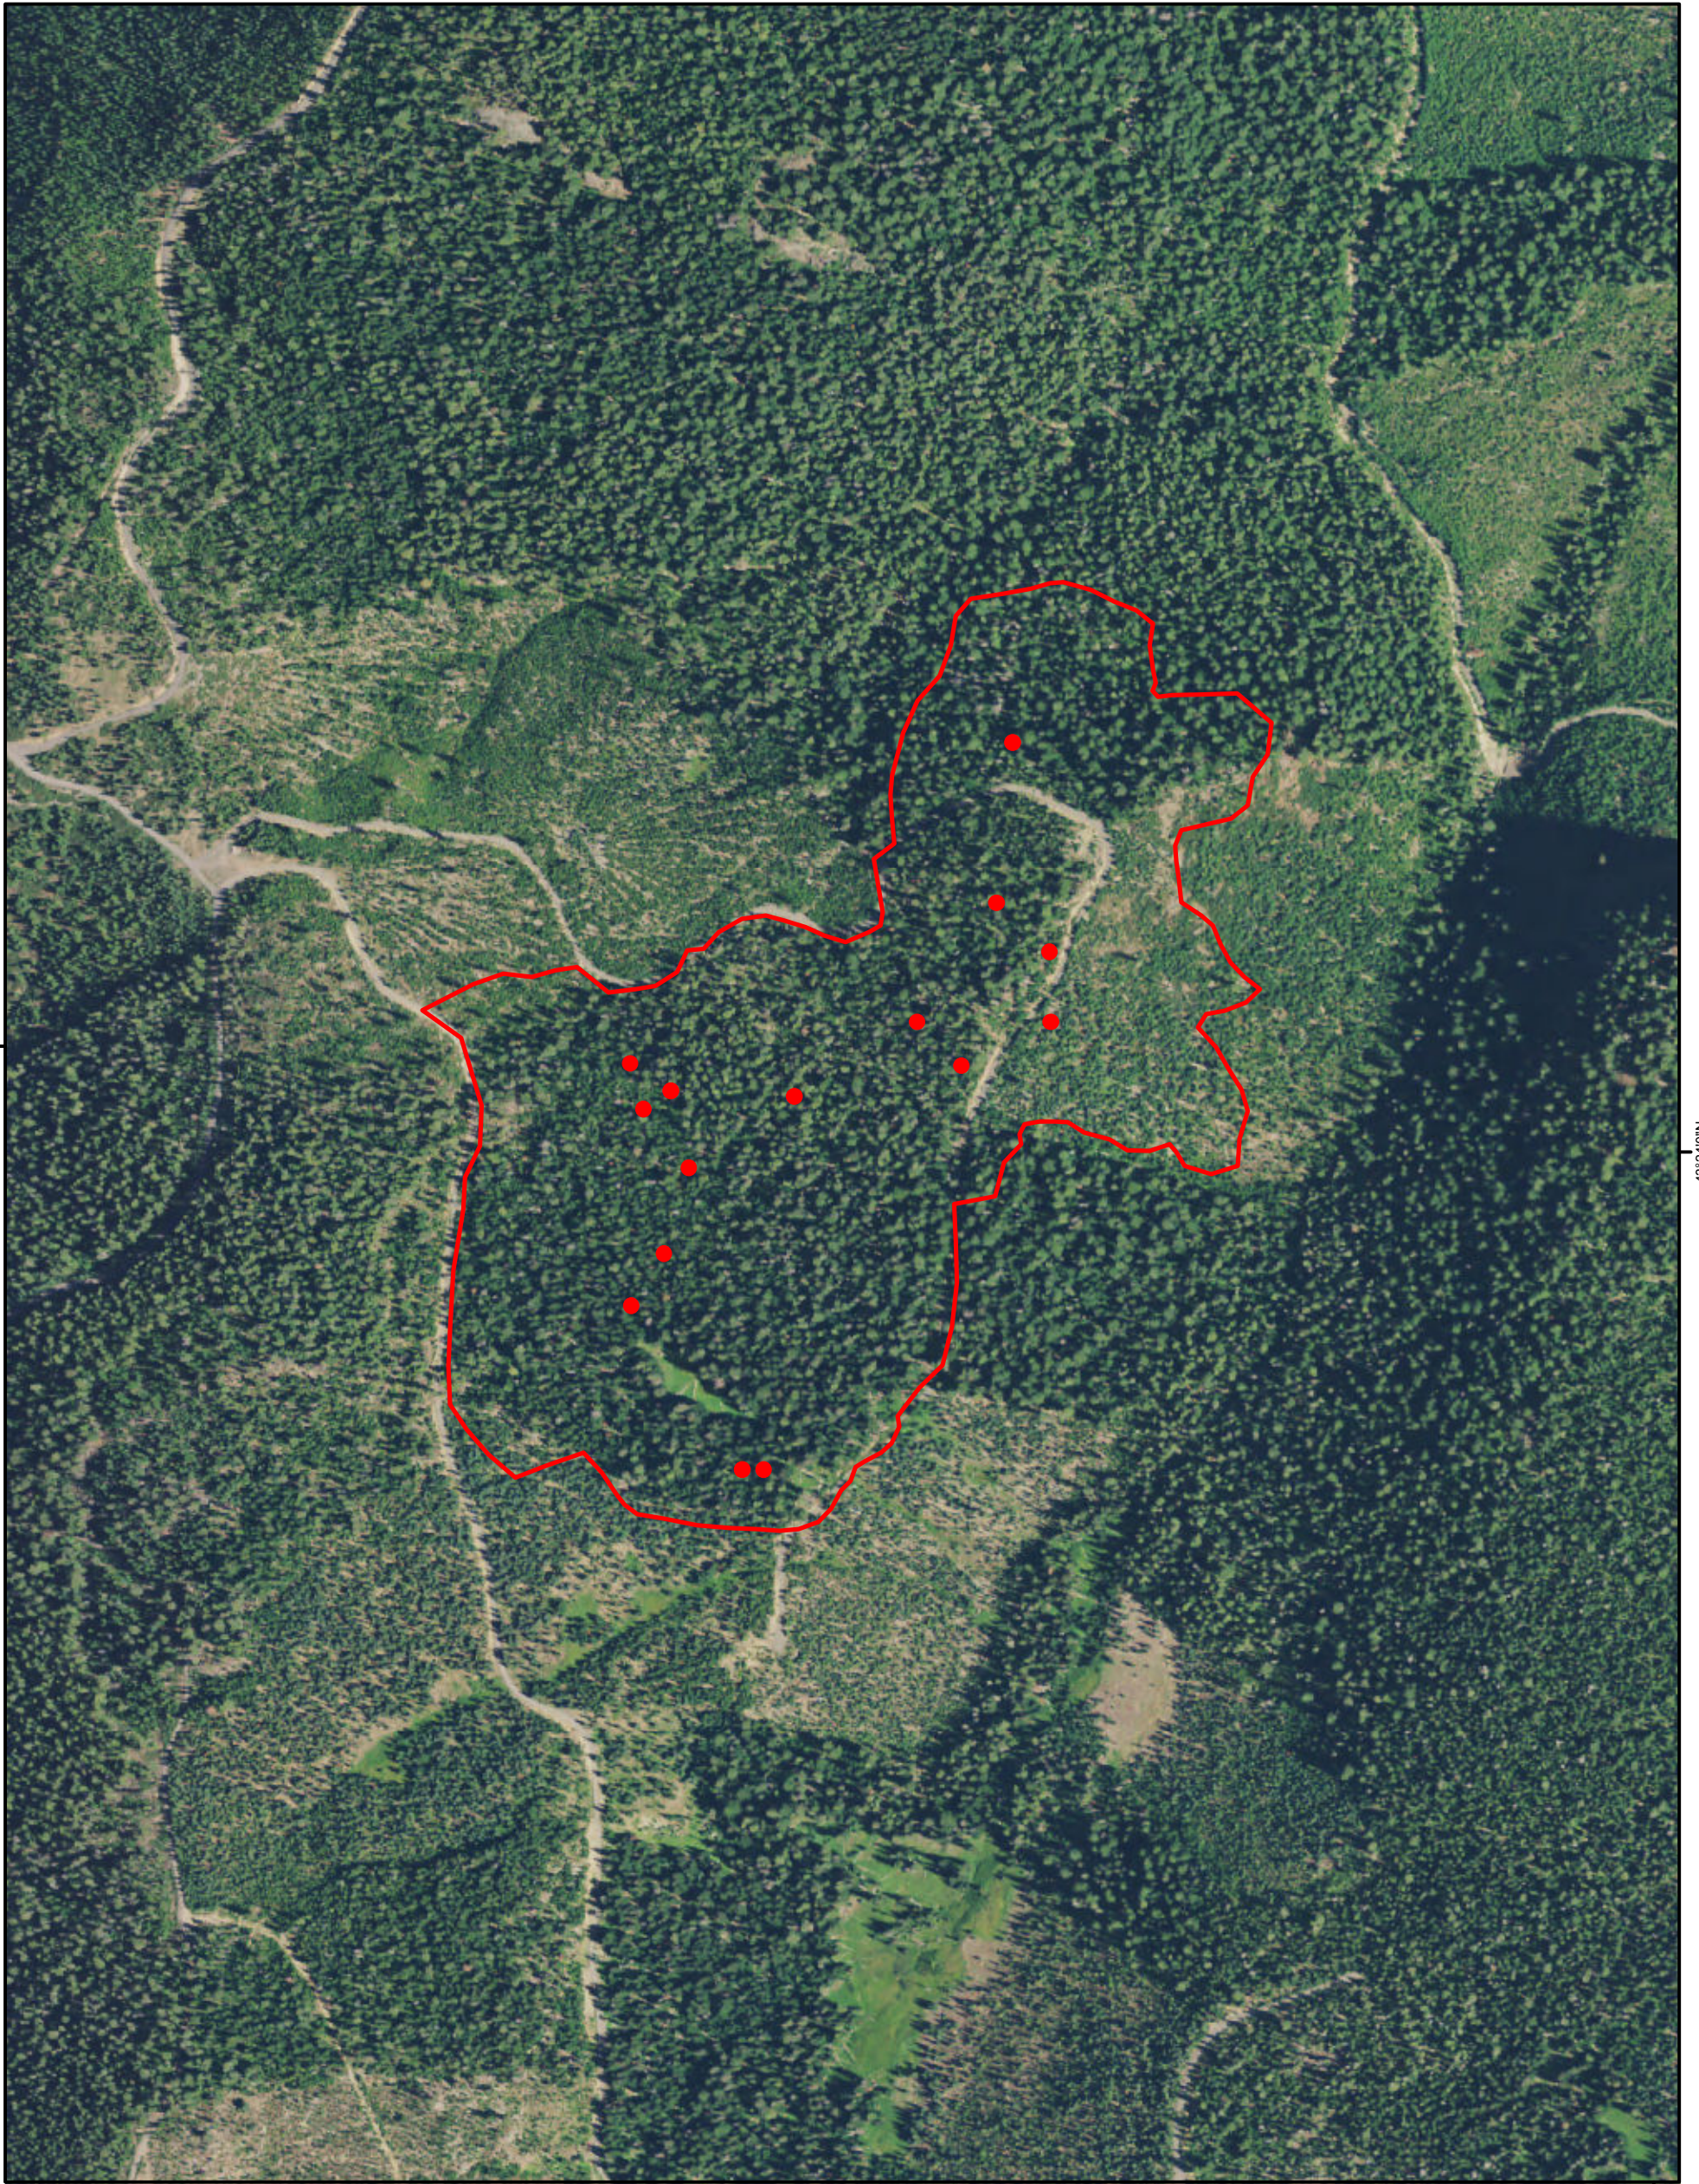

Tumblebug #2
OR-WIF-170228
IR Map
Flown: August 27, 2017 0101 hrs PDT

Est. Size: 87 acres (heat perimeter)

IR Interpreter - Jeff 'Bunk' Twiss

1 : 6 000

Legend

- Isolated Heat Sources
- Heat Perimeter

122°14'0\"/>