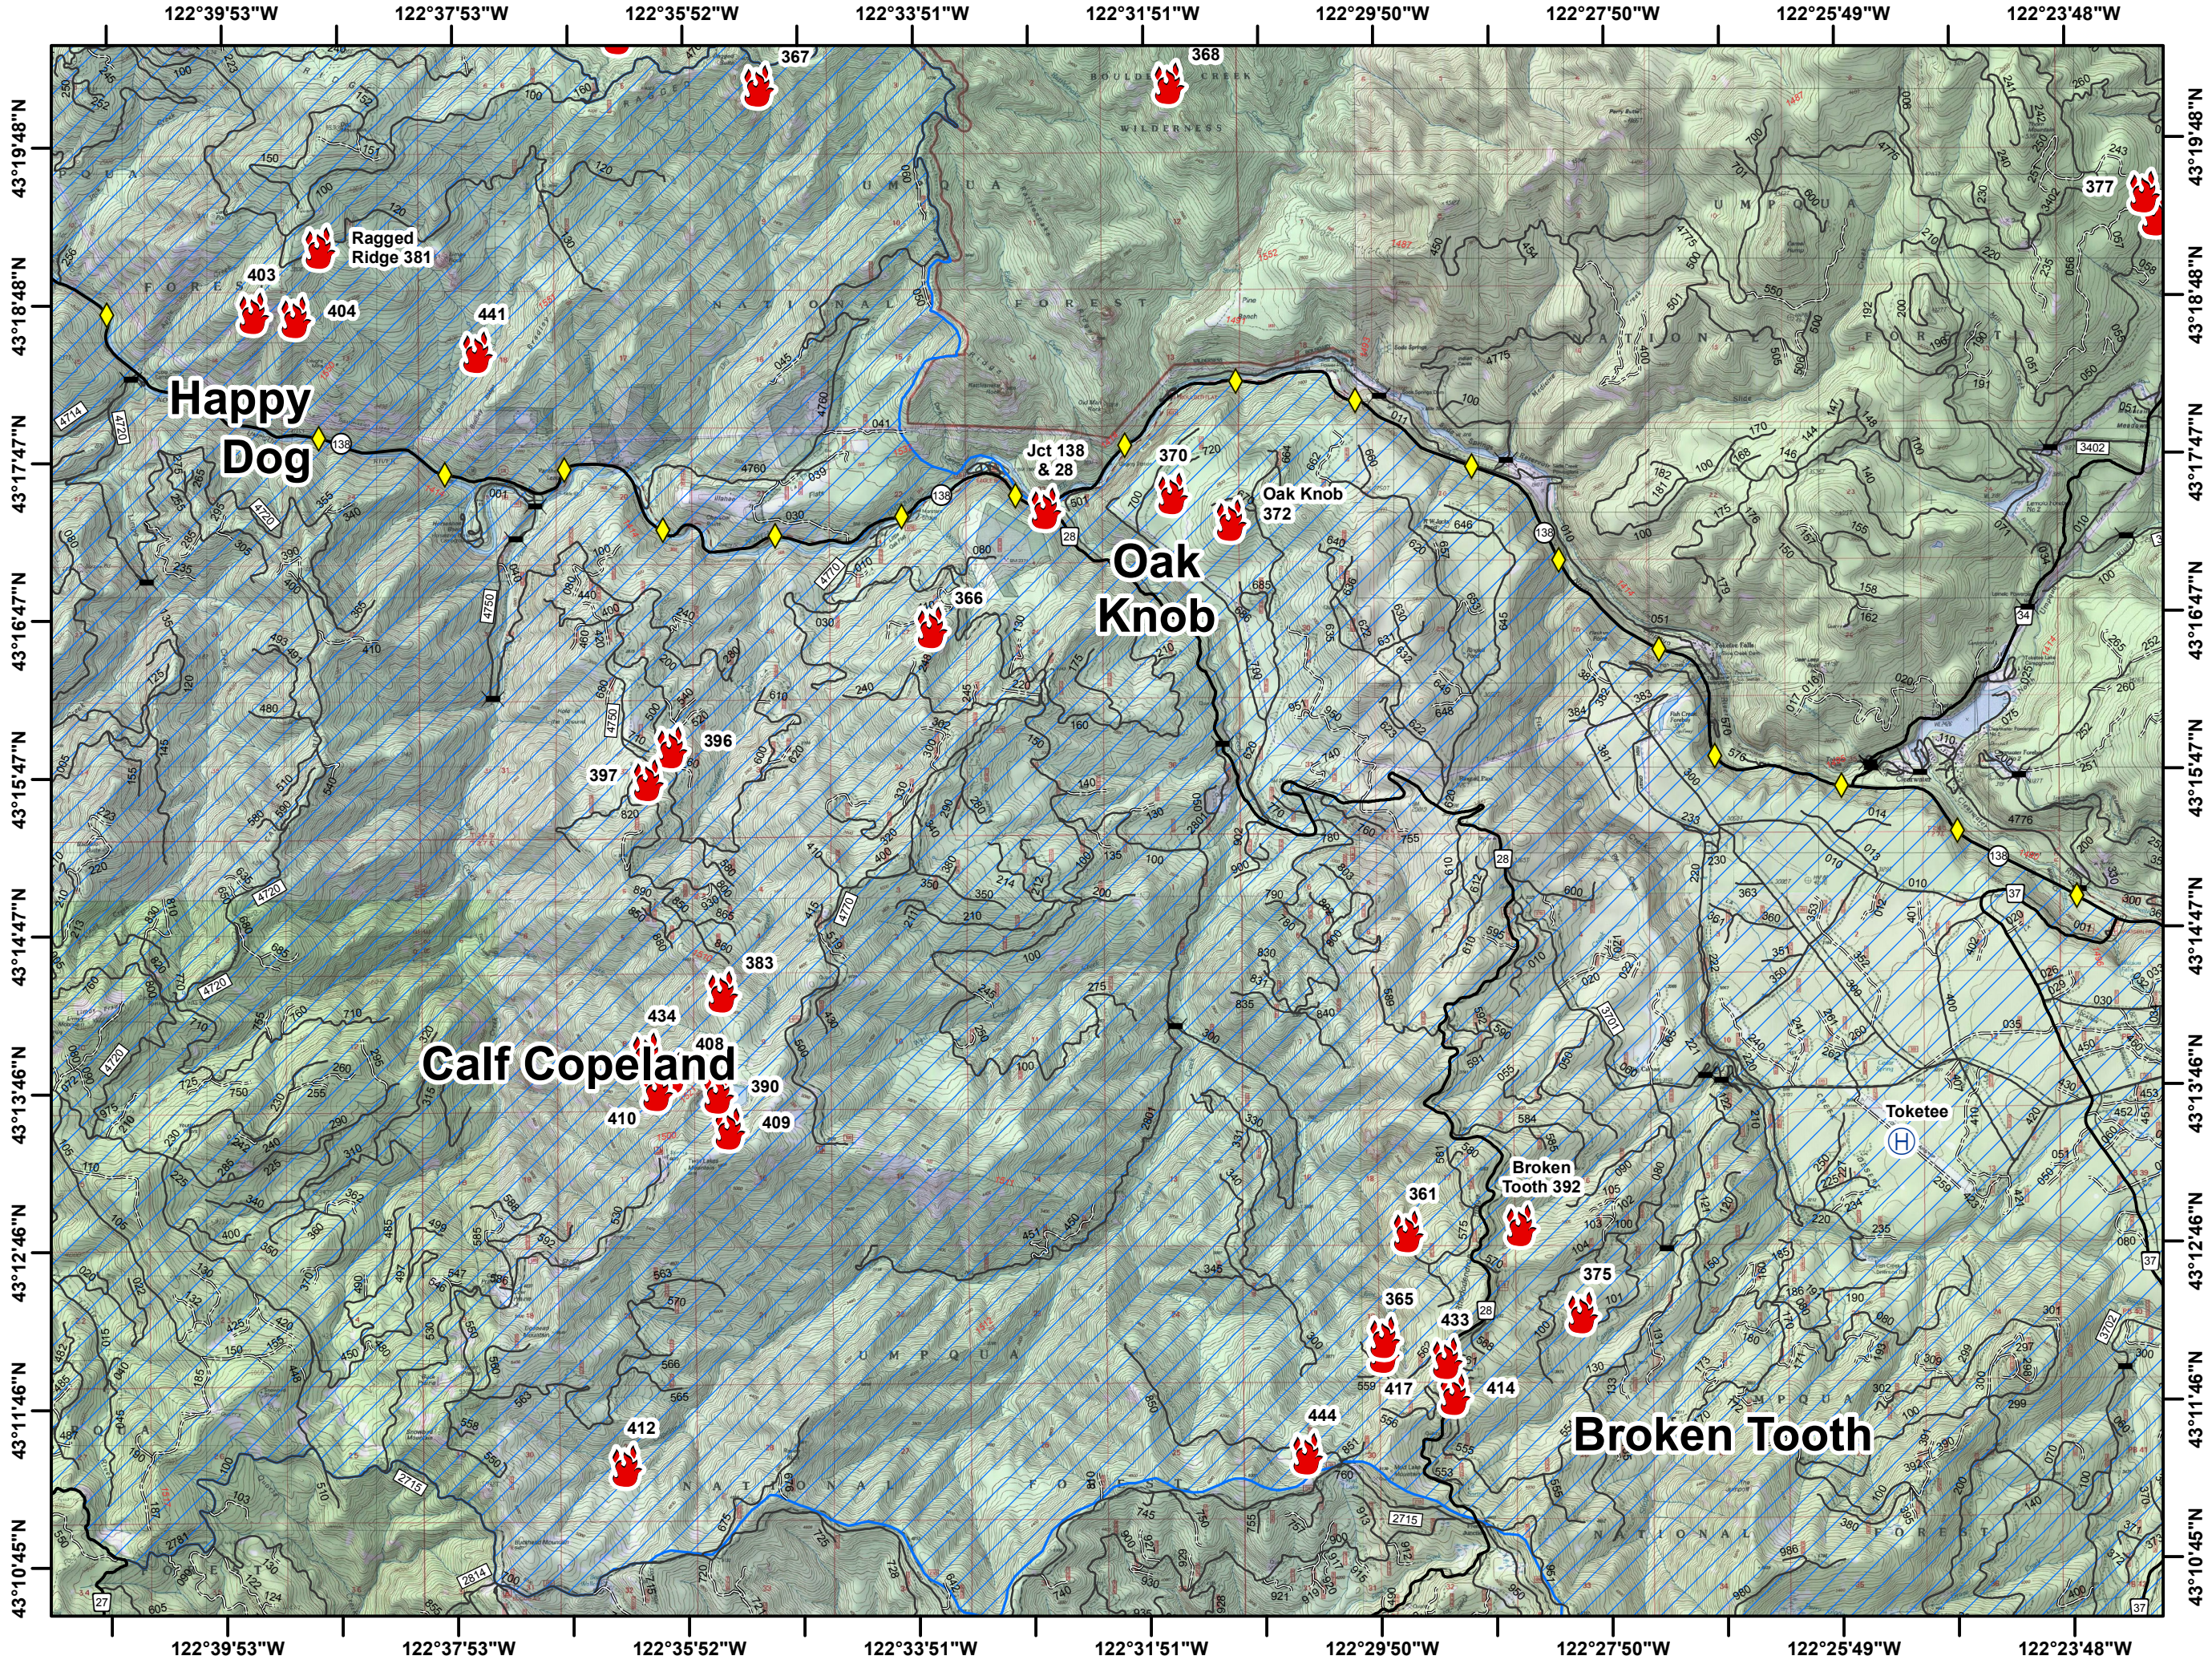

Umpqua North Complex
OR-UPF-000406
8/14/2017
BRANCH 1

-  Fire Location
-  Bridges
-  Highway 138 Mile Post
-  Collector
-  Local
-  Bureau of Land Management
-  Private
-  United States Forest Service
-  Umpqua North Complex
-  National Forest Boundary

Umpqua North Complex
OR-UPF-000406
8/14/2017
BRANCH 2

-  Fire Location
-  Helibase
-  Bridges
-  Highway 138 Mile Post
-  Private
-  United States Forest Service
-  Umpqua North Complex
-  National Forest Boundary

Umpqua North Complex
OR-UPF-000406
8/14/2017
BRANCH 3

-  Fire Location
-  Helibase
-  Bridges
-  Highway 138 Mile Post
-  United States Forest Service
-  Umpqua North Complex
-  National Forest Boundary