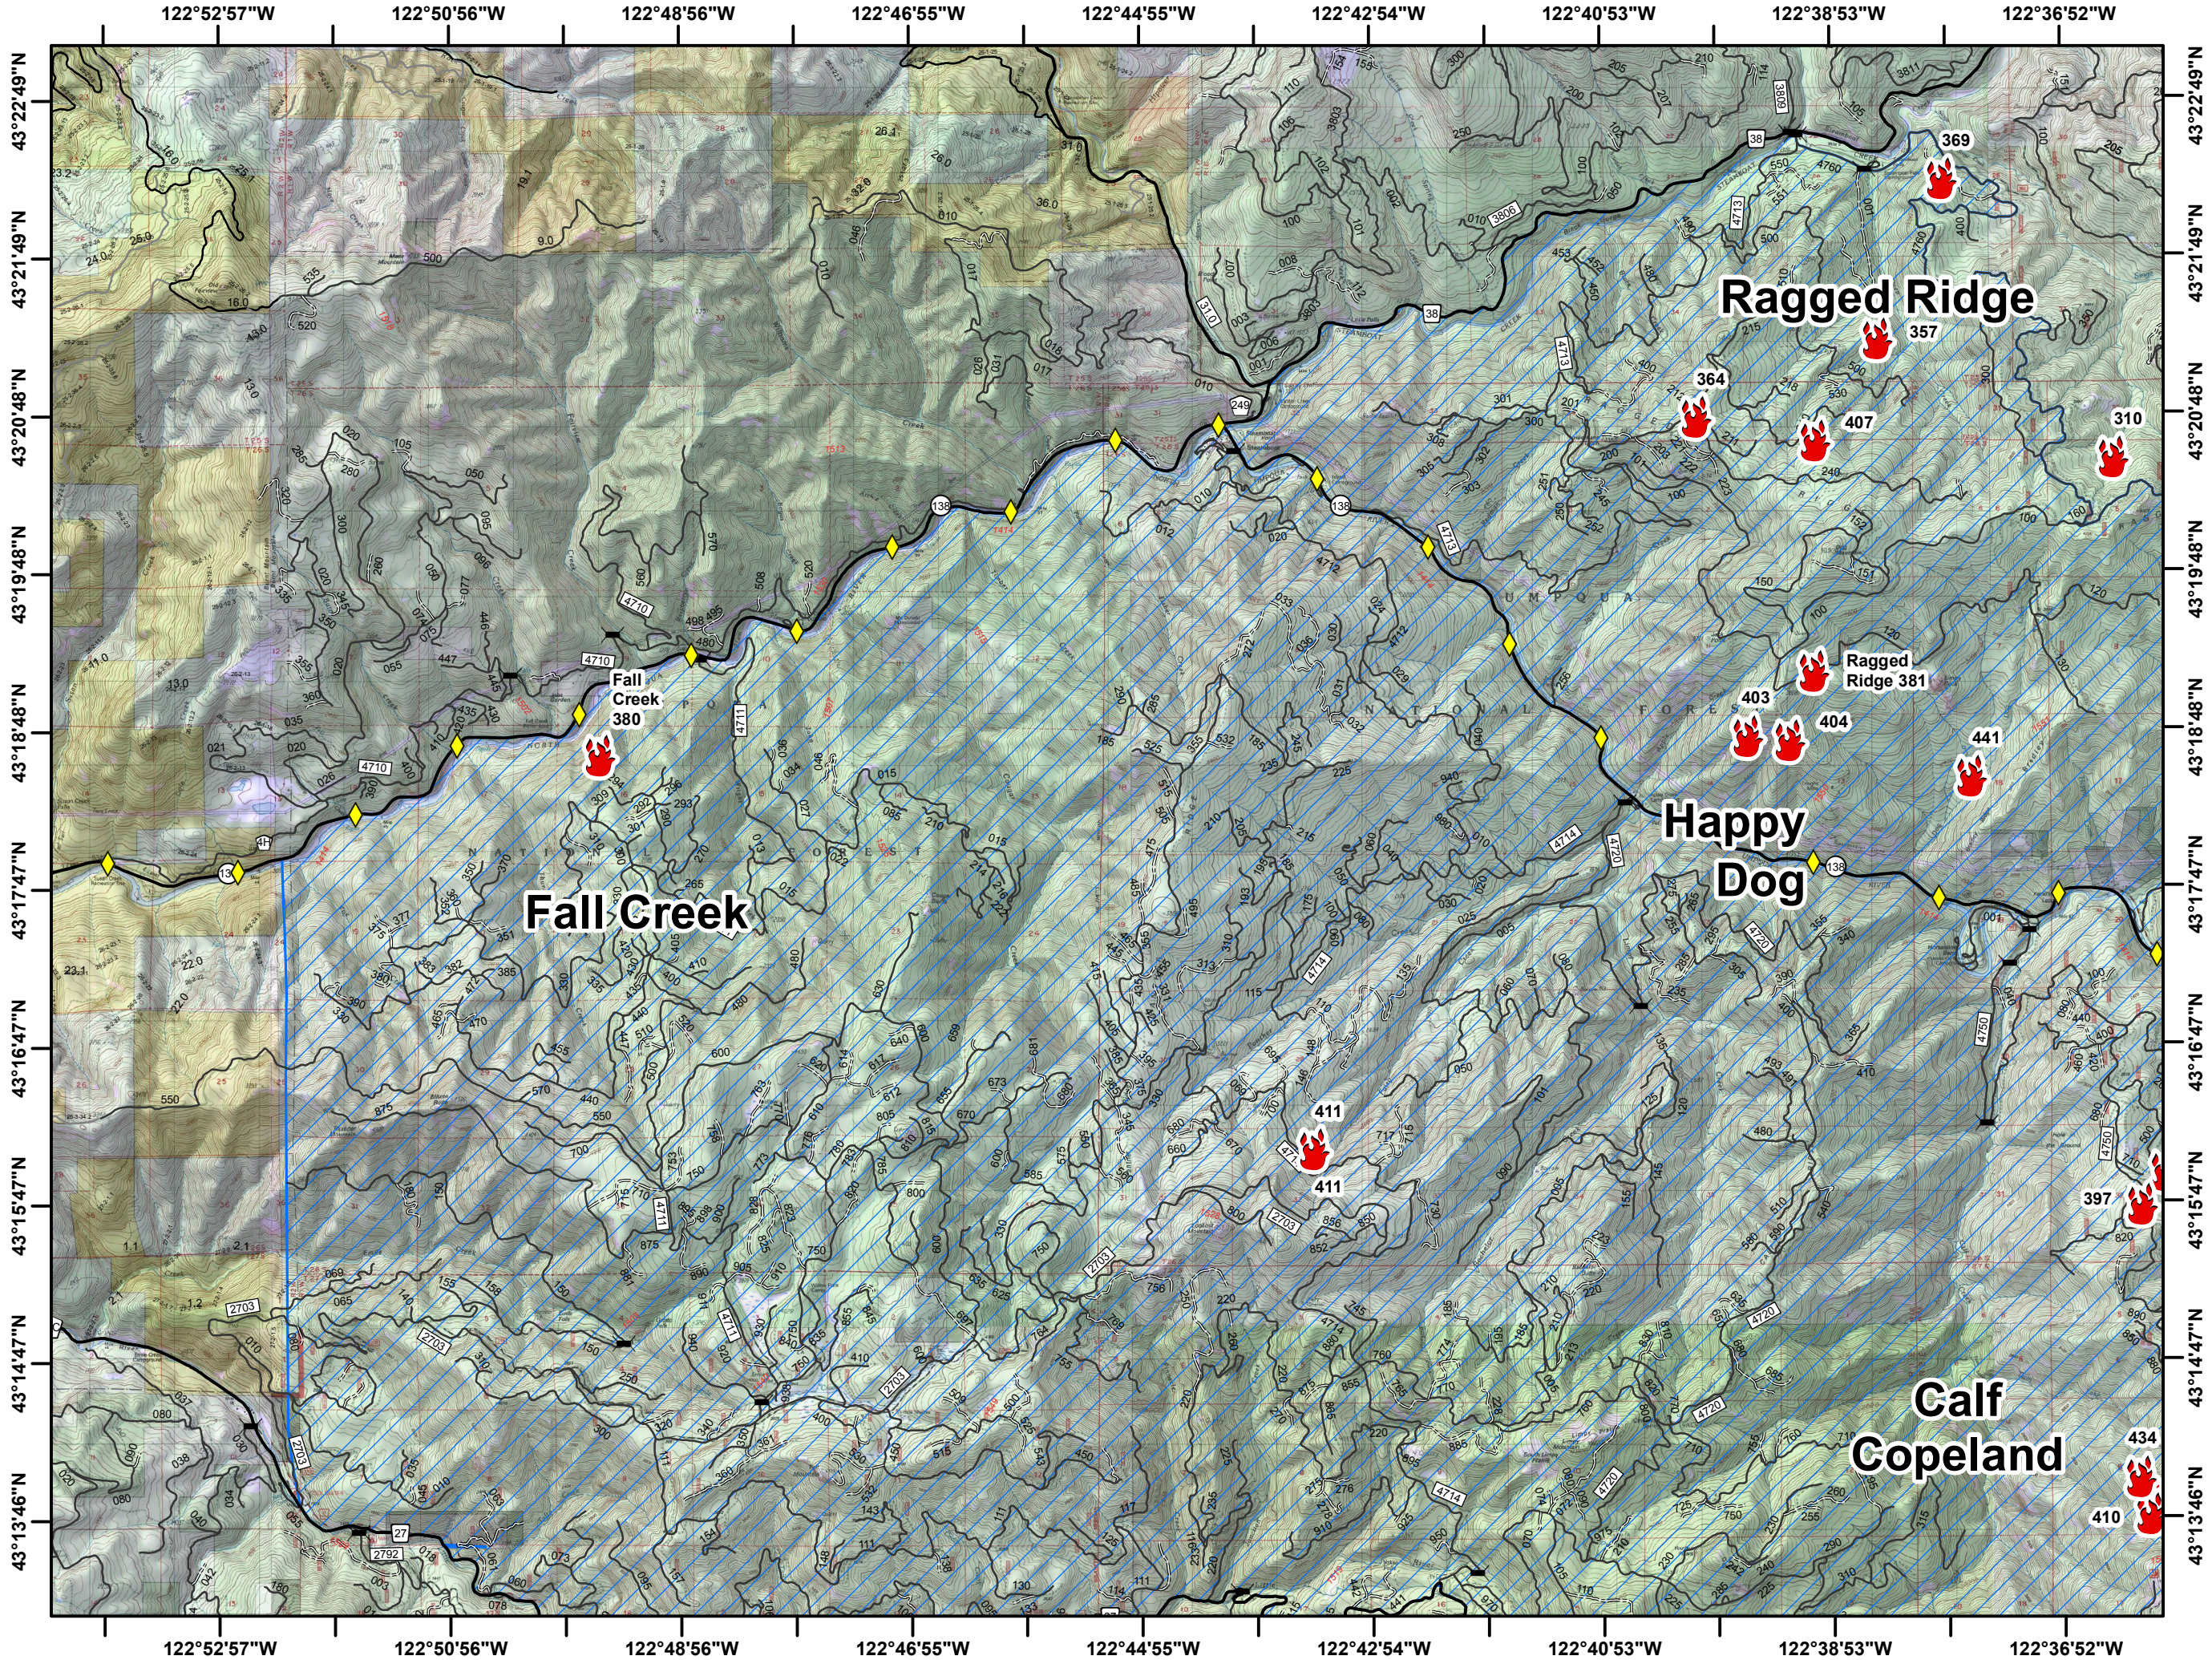

Umpqua North Complex
OR-UPF-000406
8/14/2017
BRANCH 1

-  Fire Location
-  Bridges
-  Highway 138 Mile Post
-  Collector
-  Local
-  Bureau of Land Management
-  Private
-  United States Forest Service
-  Umpqua North Complex
-  National Forest Boundary

Umpqua North Complex
OR-UPF-000406
8/14/2017
BRANCH 2

-  Fire Location
-  Helibase
-  Bridges
-  Highway 138 Mile Post
-  Private
-  United States Forest Service
-  Umpqua North Complex
-  National Forest Boundary

Umpqua North Complex
OR-UPF-000406
8/14/2017
BRANCH 3

-  Fire Location
-  Helibase
-  Bridges
-  Highway 138 Mile Post
-  United States Forest Service
-  Umpqua North Complex
-  National Forest Boundary