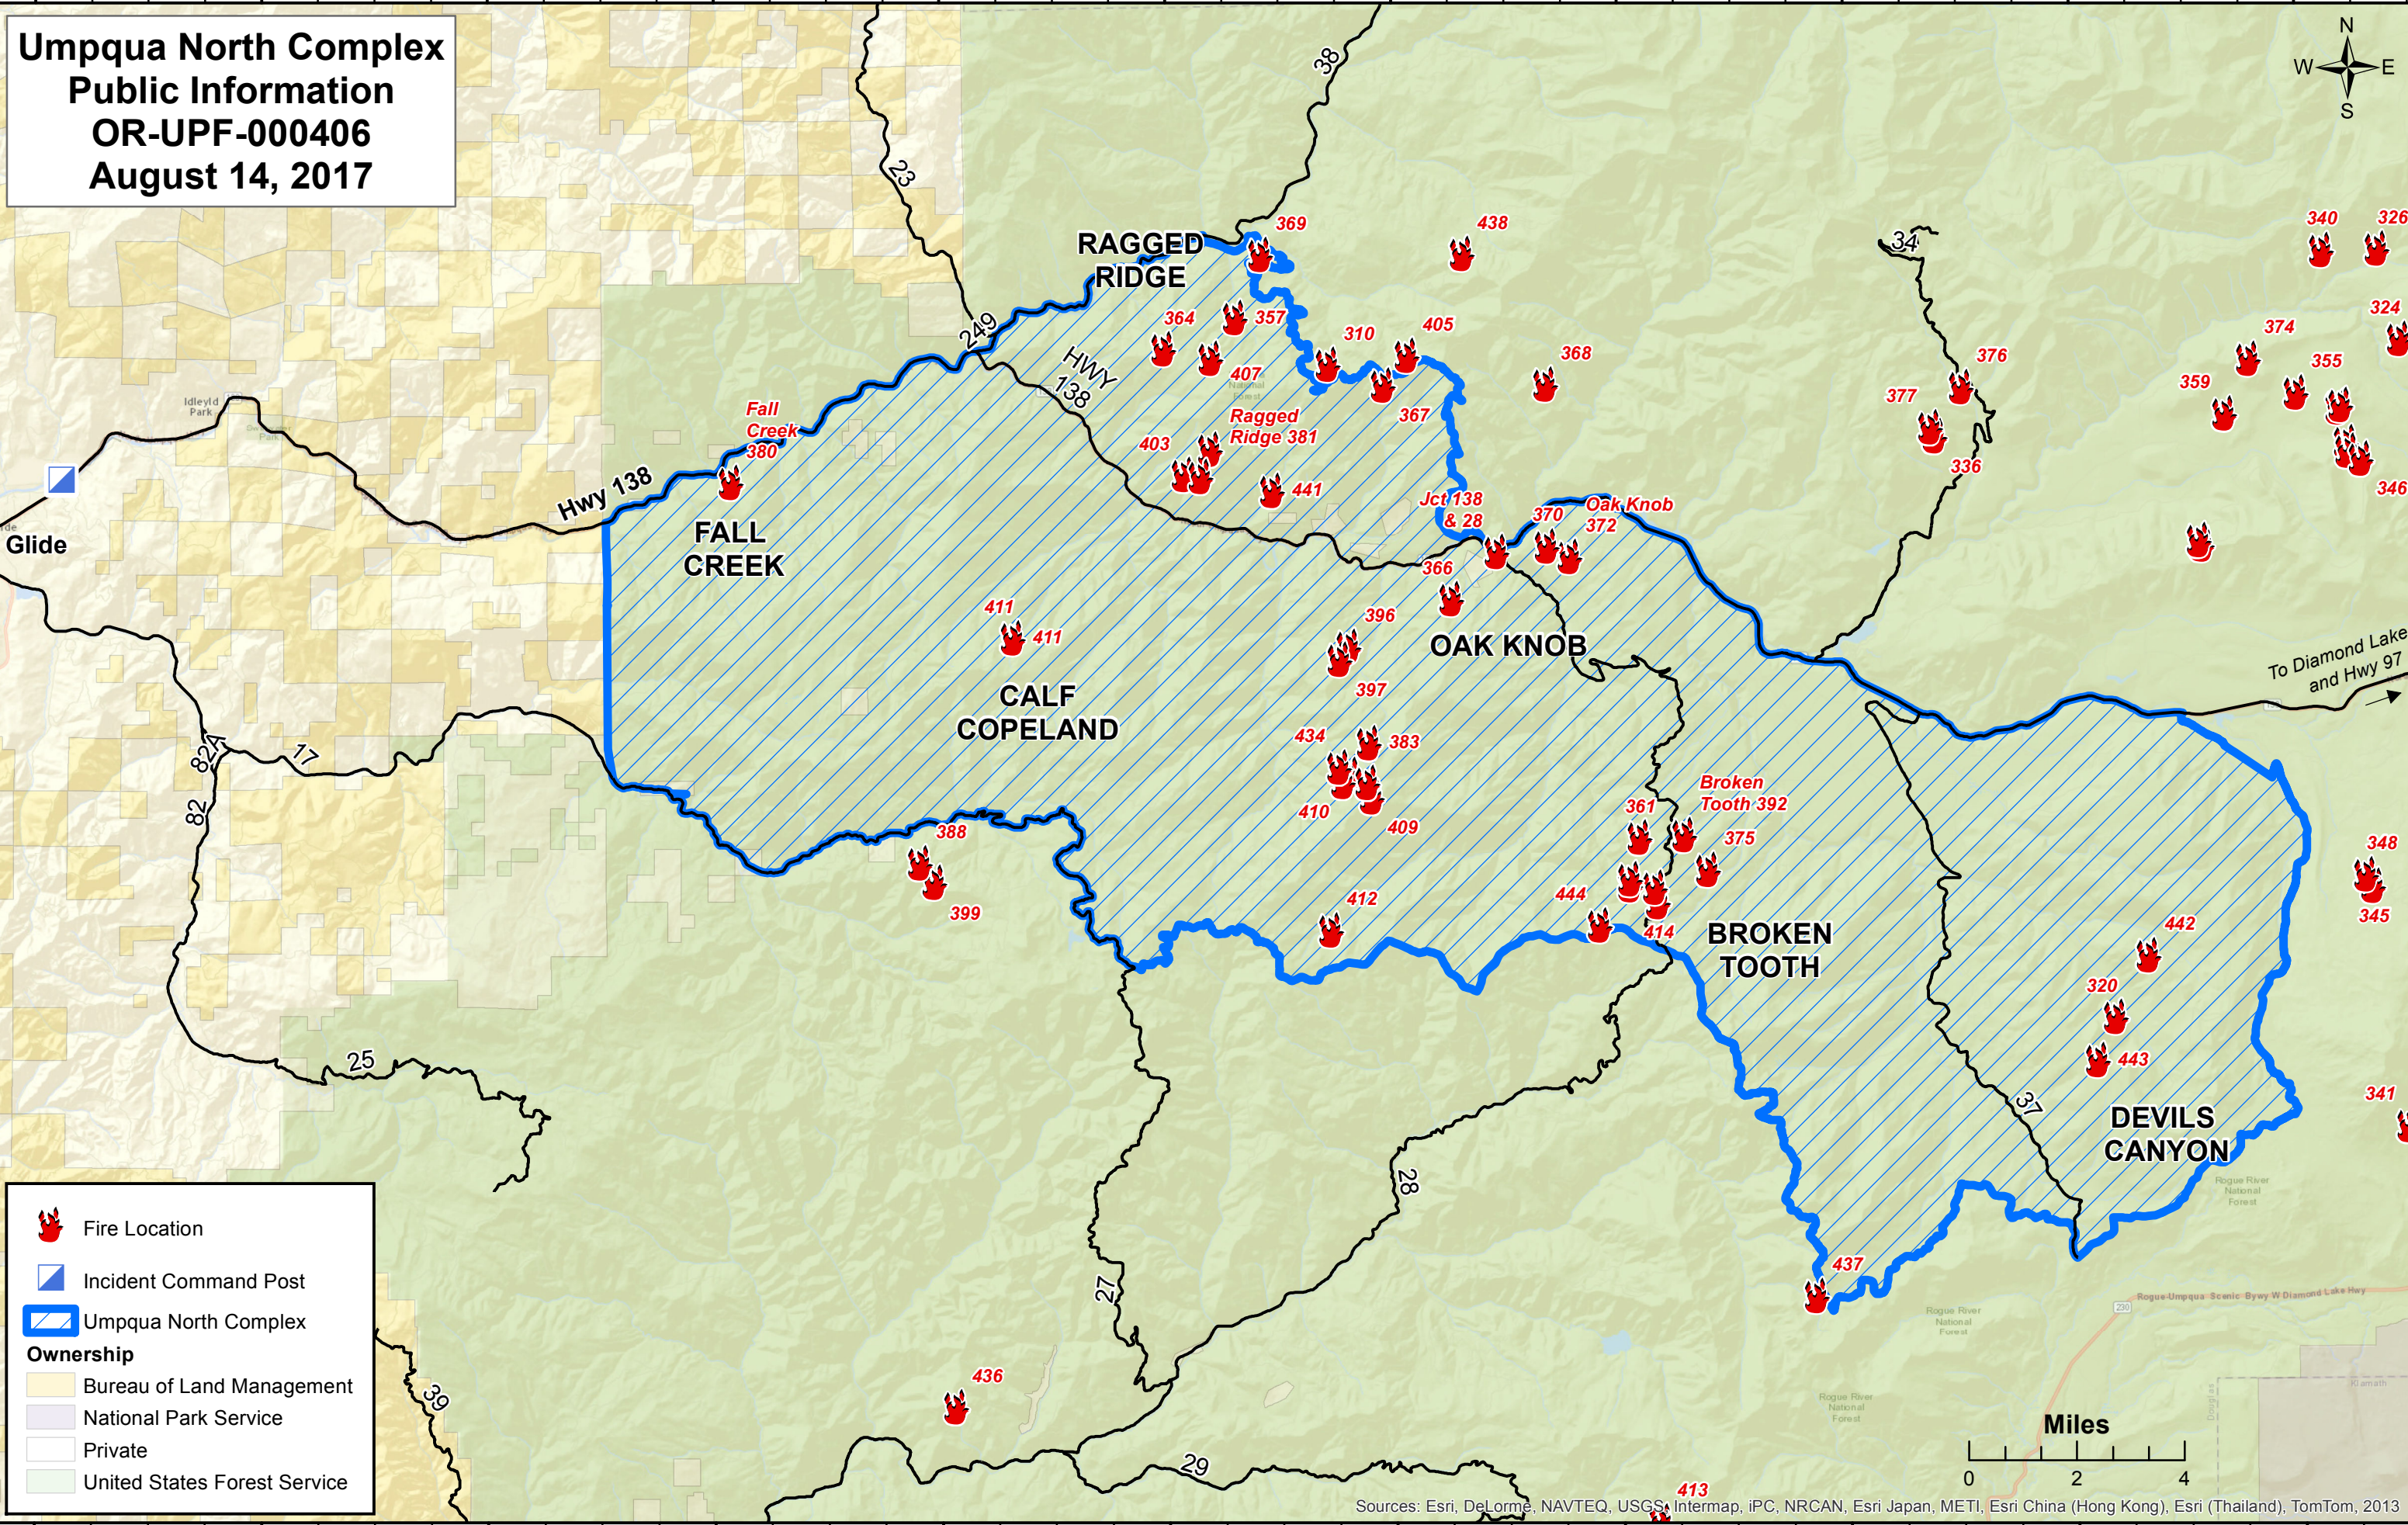

**Umpqua North Complex
Public Information
OR-UPF-000406
August 14, 2017**

Legend

- Fire Location
- Incident Command Post
- Umpqua North Complex
- Ownership**
- Bureau of Land Management
- National Park Service
- Private
- United States Forest Service

Sources: Esri, DeLorme, NAVTEQ, USGS, Intermap, iPC, NRCAN, Esri Japan, METI, Esri China (Hong Kong), Esri (Thailand), TomTom, 2013