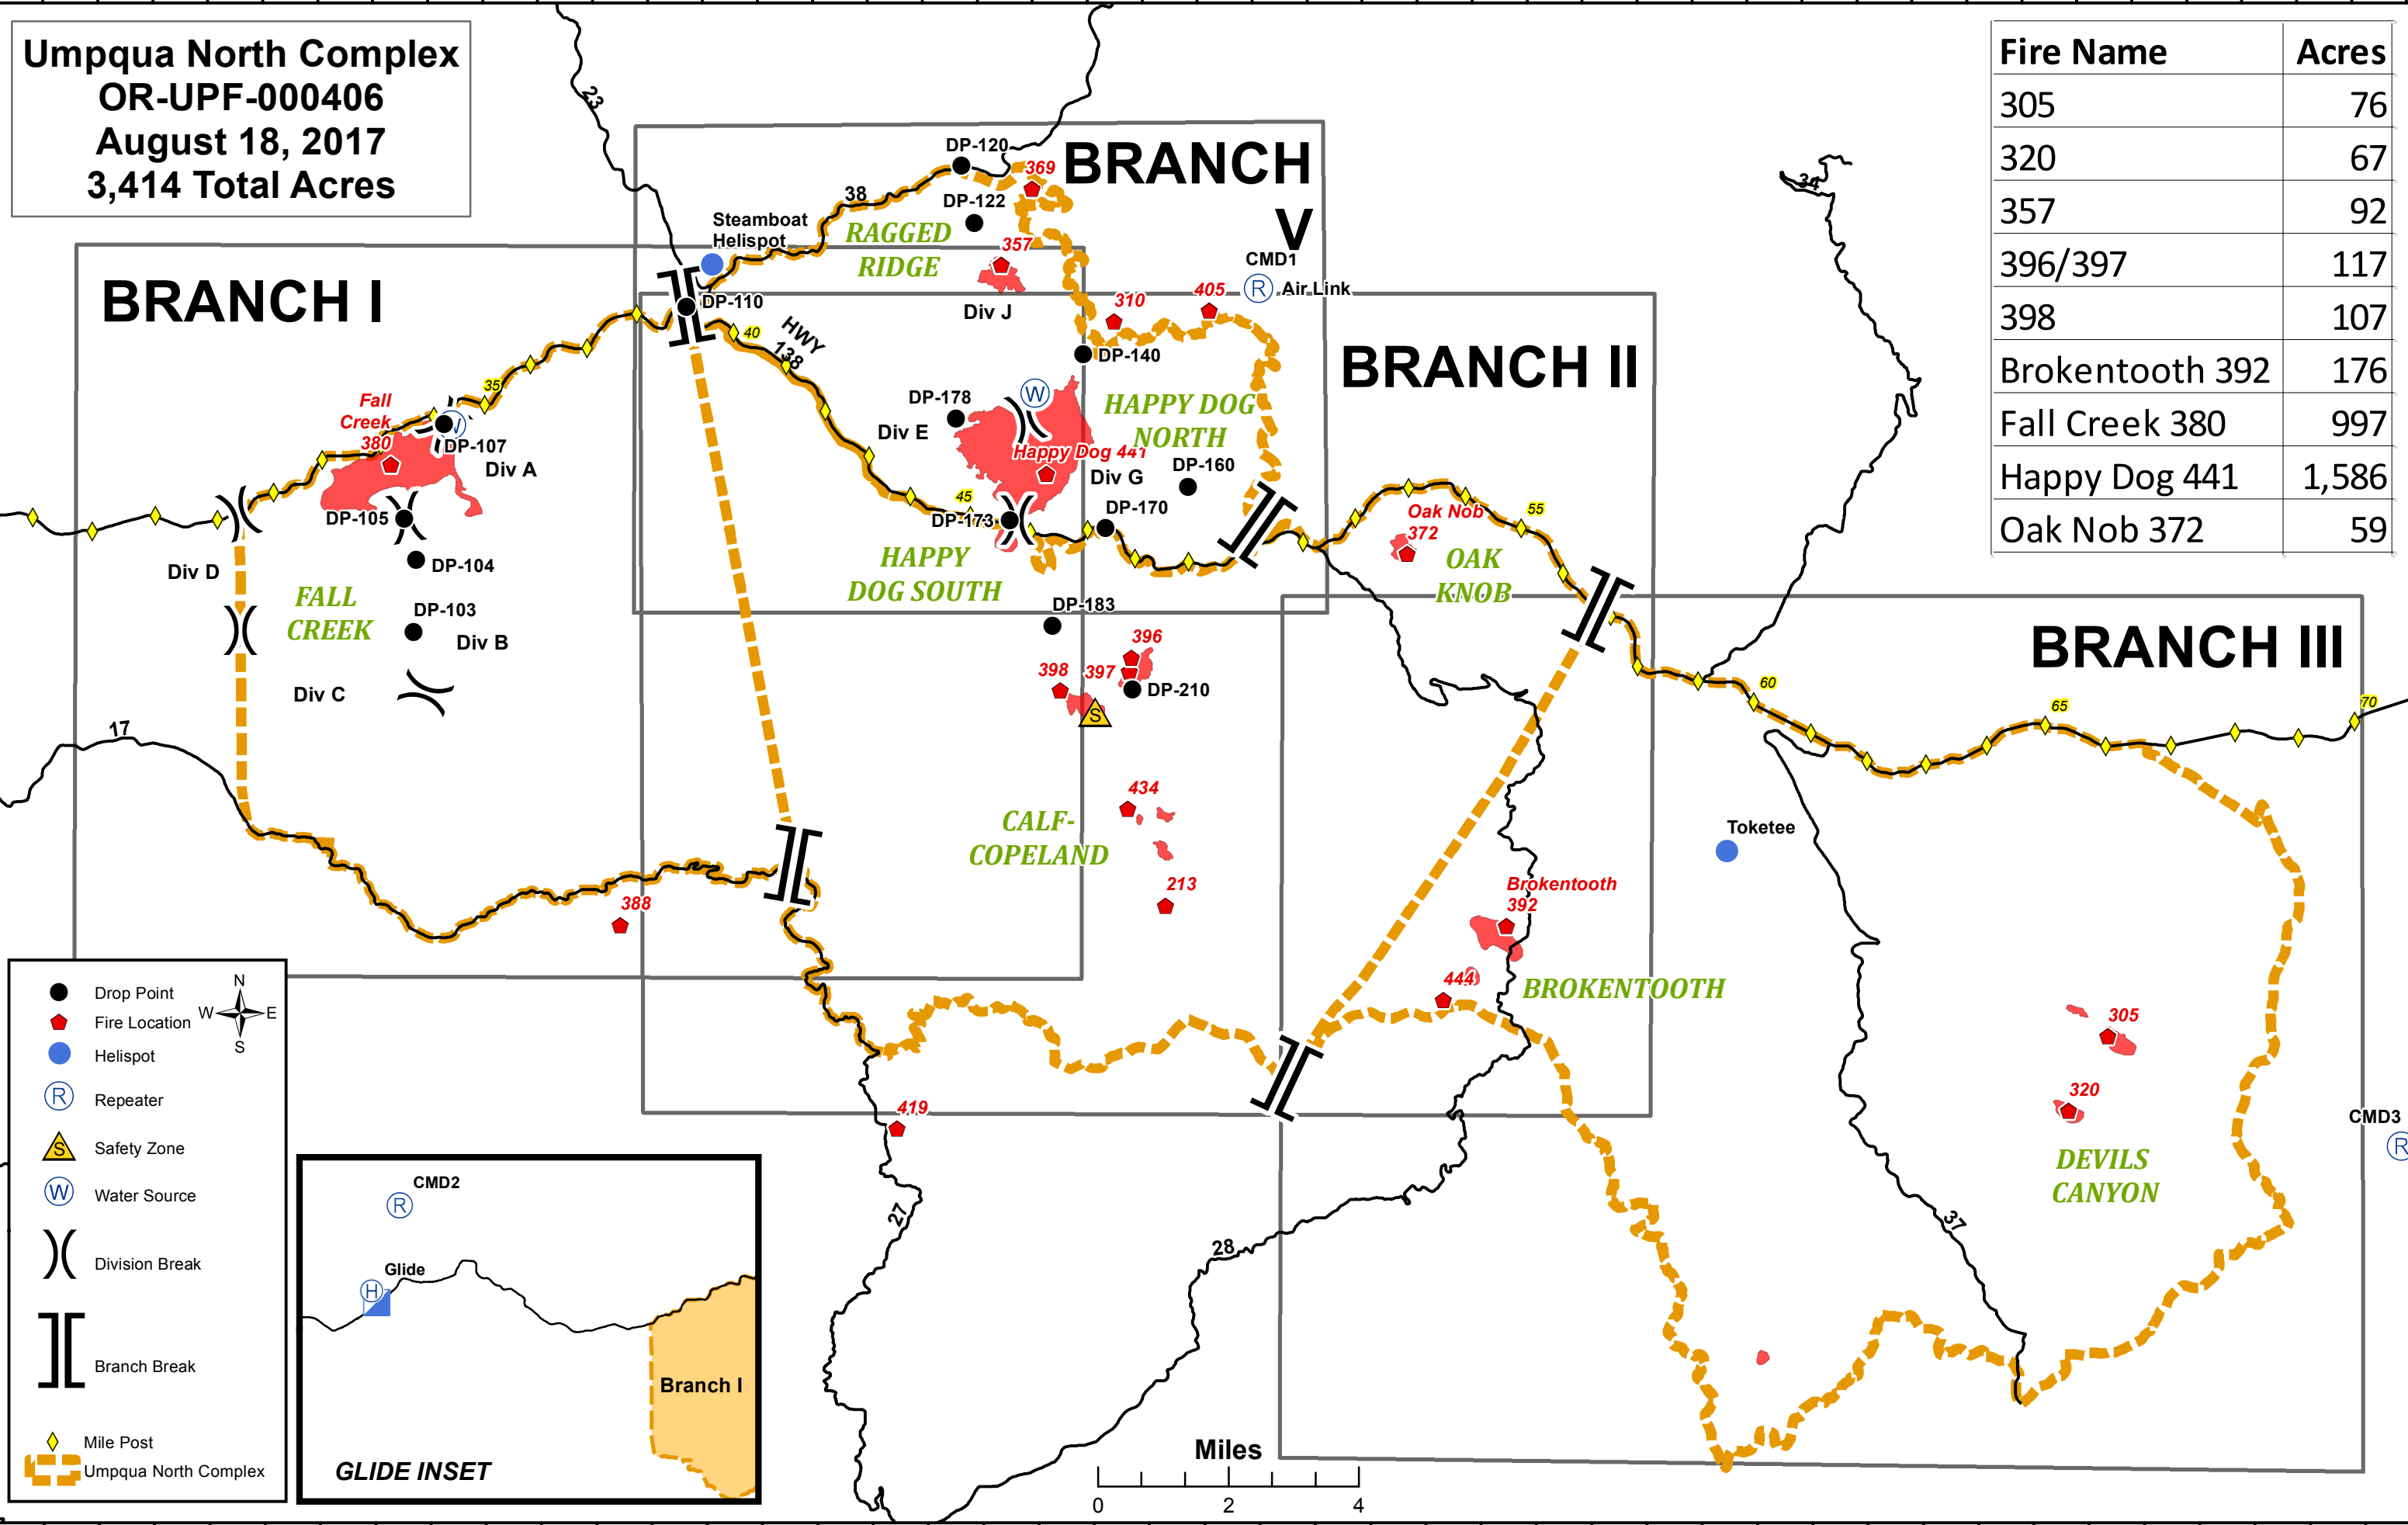

Umpqua North Complex
OR-UPF-000406
August 18, 2017
3,414 Total Acres

Fire Name	Acres
305	76
320	67
357	92
396/397	117
398	107
Brokentooth 392	176
Fall Creek 380	997
Happy Dog 441	1,586
Oak Nob 372	59

Legend

- Drop Point
- ◆ Fire Location
- Helispot
- Ⓡ Repeater
- ⚠ Safety Zone
- Ⓜ Water Source
- ⎓ Division Break
- ⎓ Branch Break
- ◆ Mile Post
- ▬ Umpqua North Complex

GLIDE INSET

The inset map shows the location of Branch I within the larger context of the Umpqua North Complex, highlighting the area around the 'Glide' helispot and the 'CMD2' repeater.