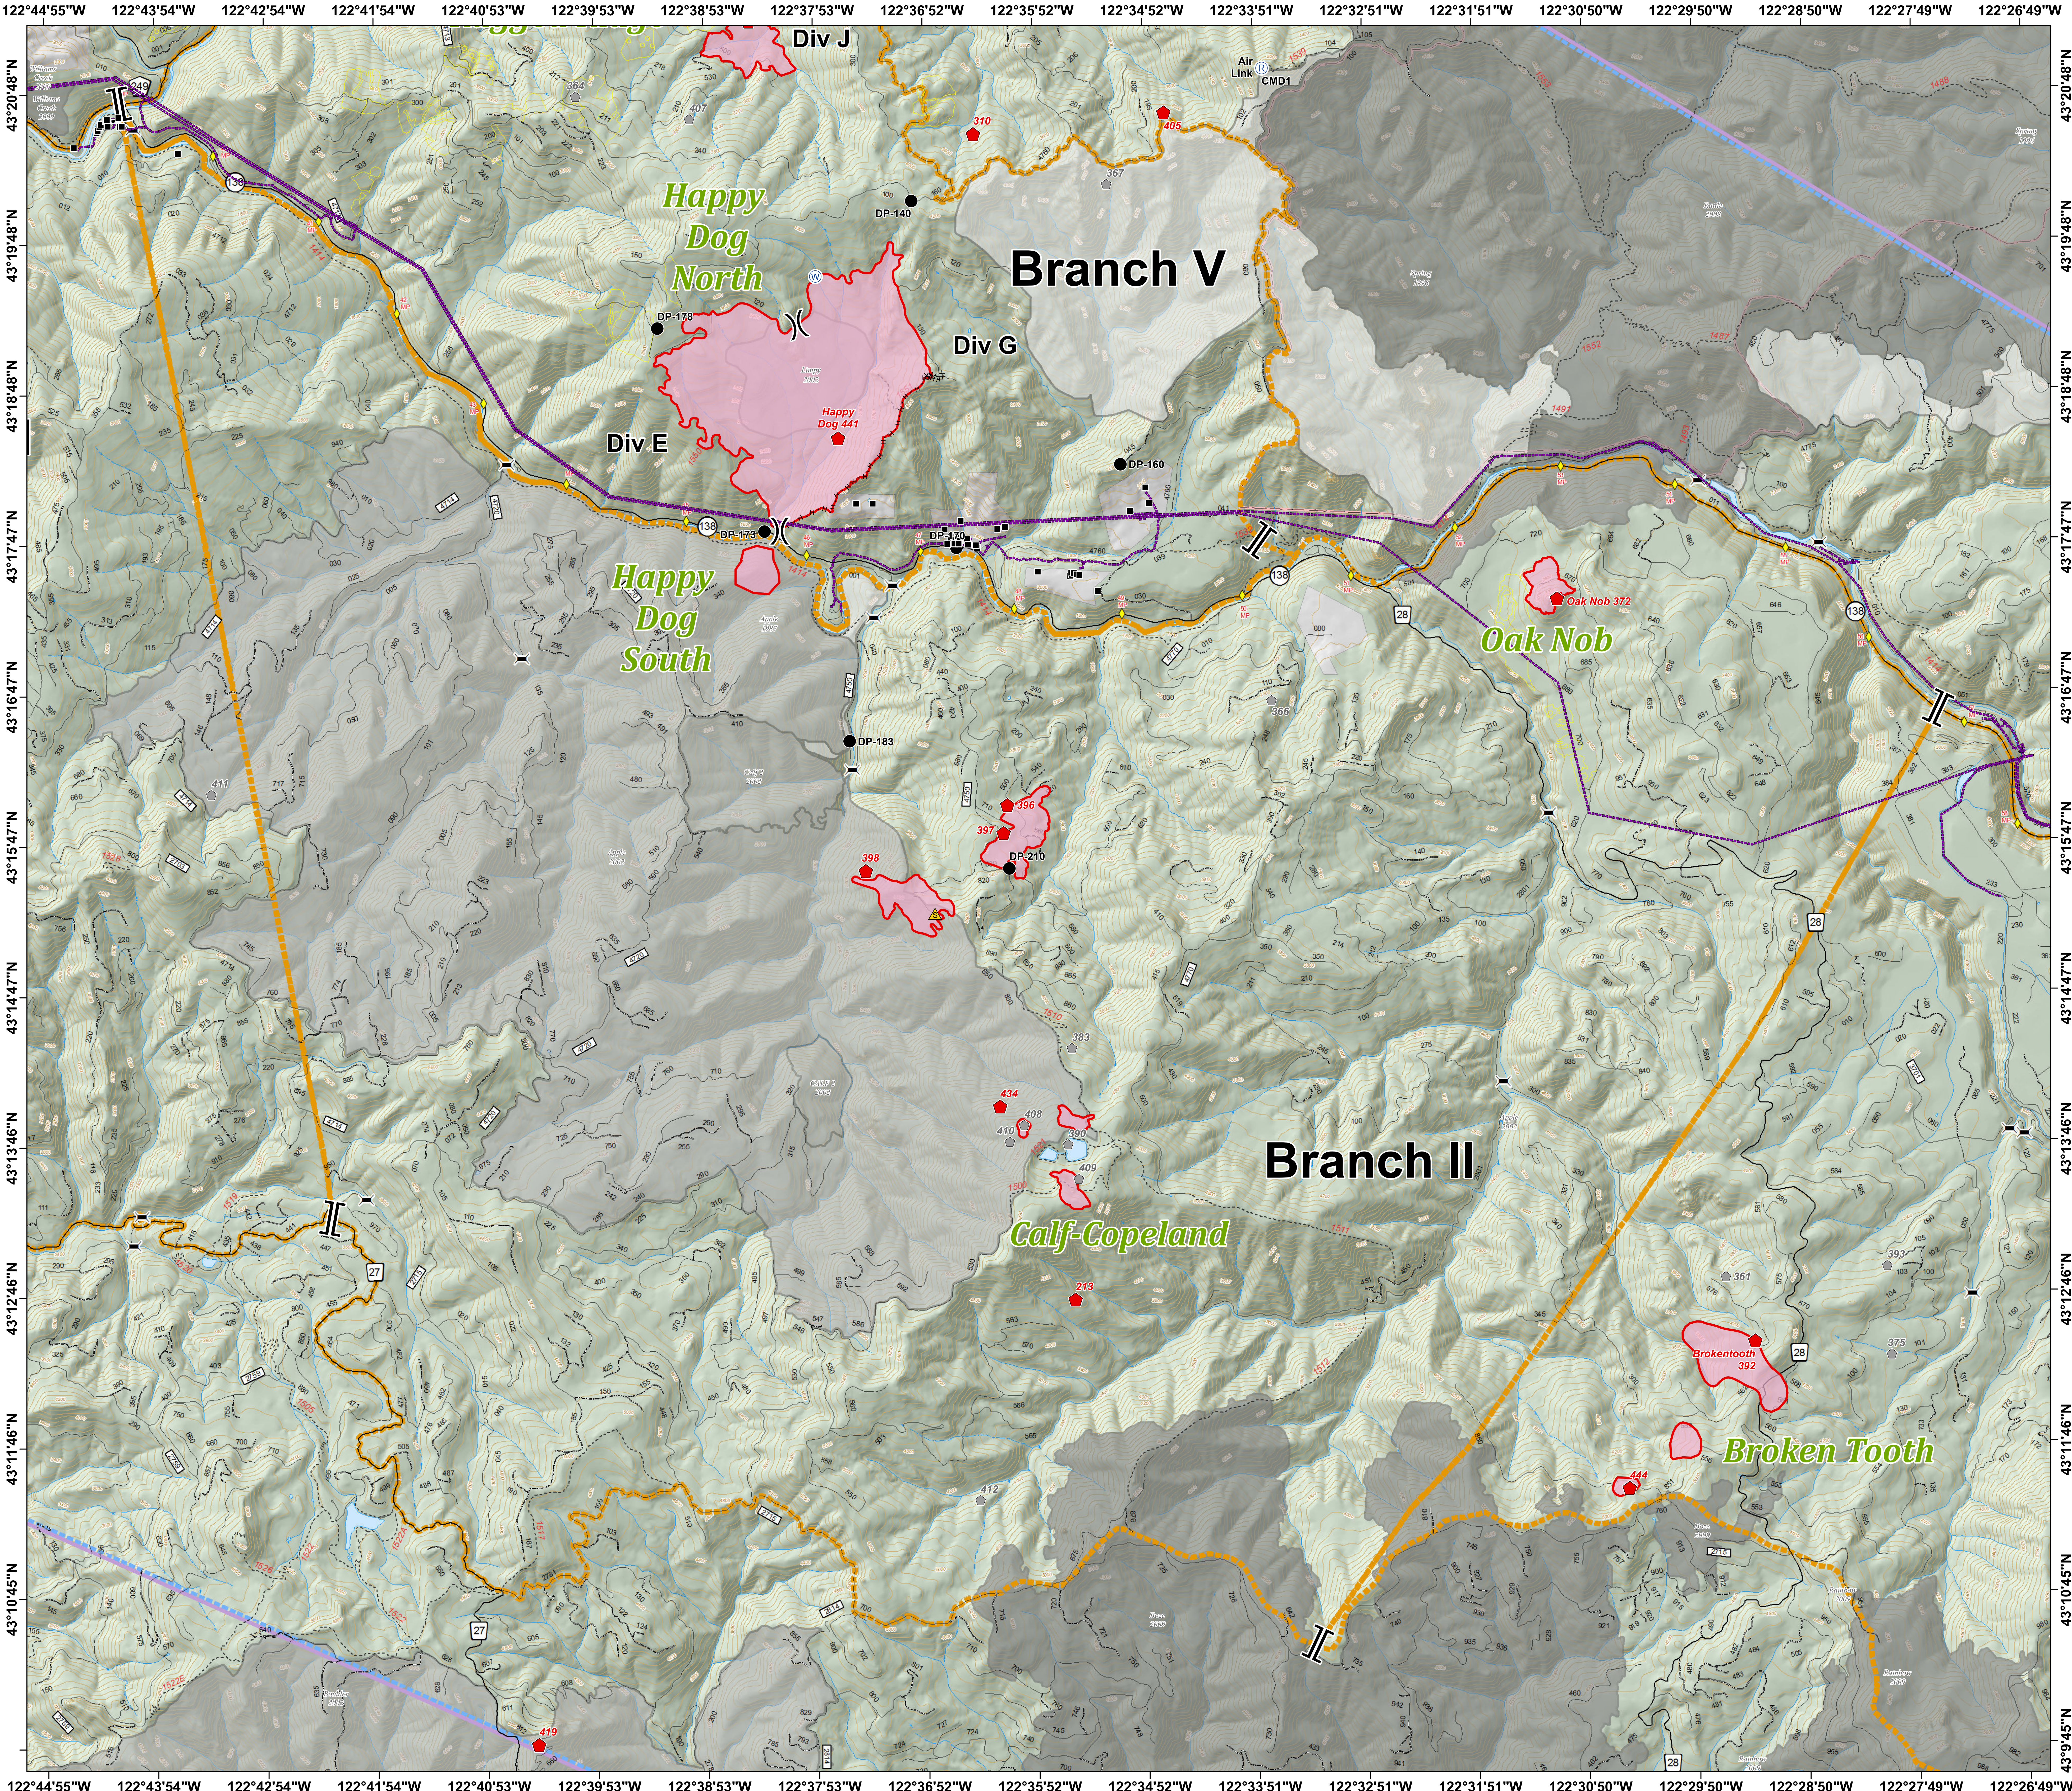

Umpqua North Complex
OR-UPF-000406
8/18/2017
BRANCH II

- Drop Point
- Fire Location
- Helispot
- Ⓡ Repeater
- ▲ Safety Zone
- Ⓜ Water Source
- ⬢ Fire Location - Smoke Check
-) Division Break
- || Branch Break
- Structures
- ▭ TFR
- Mile Post
- ⌵ Bridge

1. **Historic Fires**
2. **FireYear**
- 1987-1996
  - 1997-2006
  - 2007-2016
4. Umpqua North Complex
   - Powerline
   - Active Timber Sales
   - Private
   - United States Forest Service
   - National Forest Boundary

Fire Name	Acres
305	76
320	67
357	92
396/397	117
398	107
Brokentooth 392	176
Fall Creek 380	997
Happy Dog 441	1,586
Oak Nob 372	59

43°20'48"N 43°19'48"N 43°18'48"N 43°17'47"N 43°16'47"N 43°15'47"N 43°14'47"N 43°13'46"N 43°12'46"N 43°11'46"N 43°10'45"N 43°9'45"N