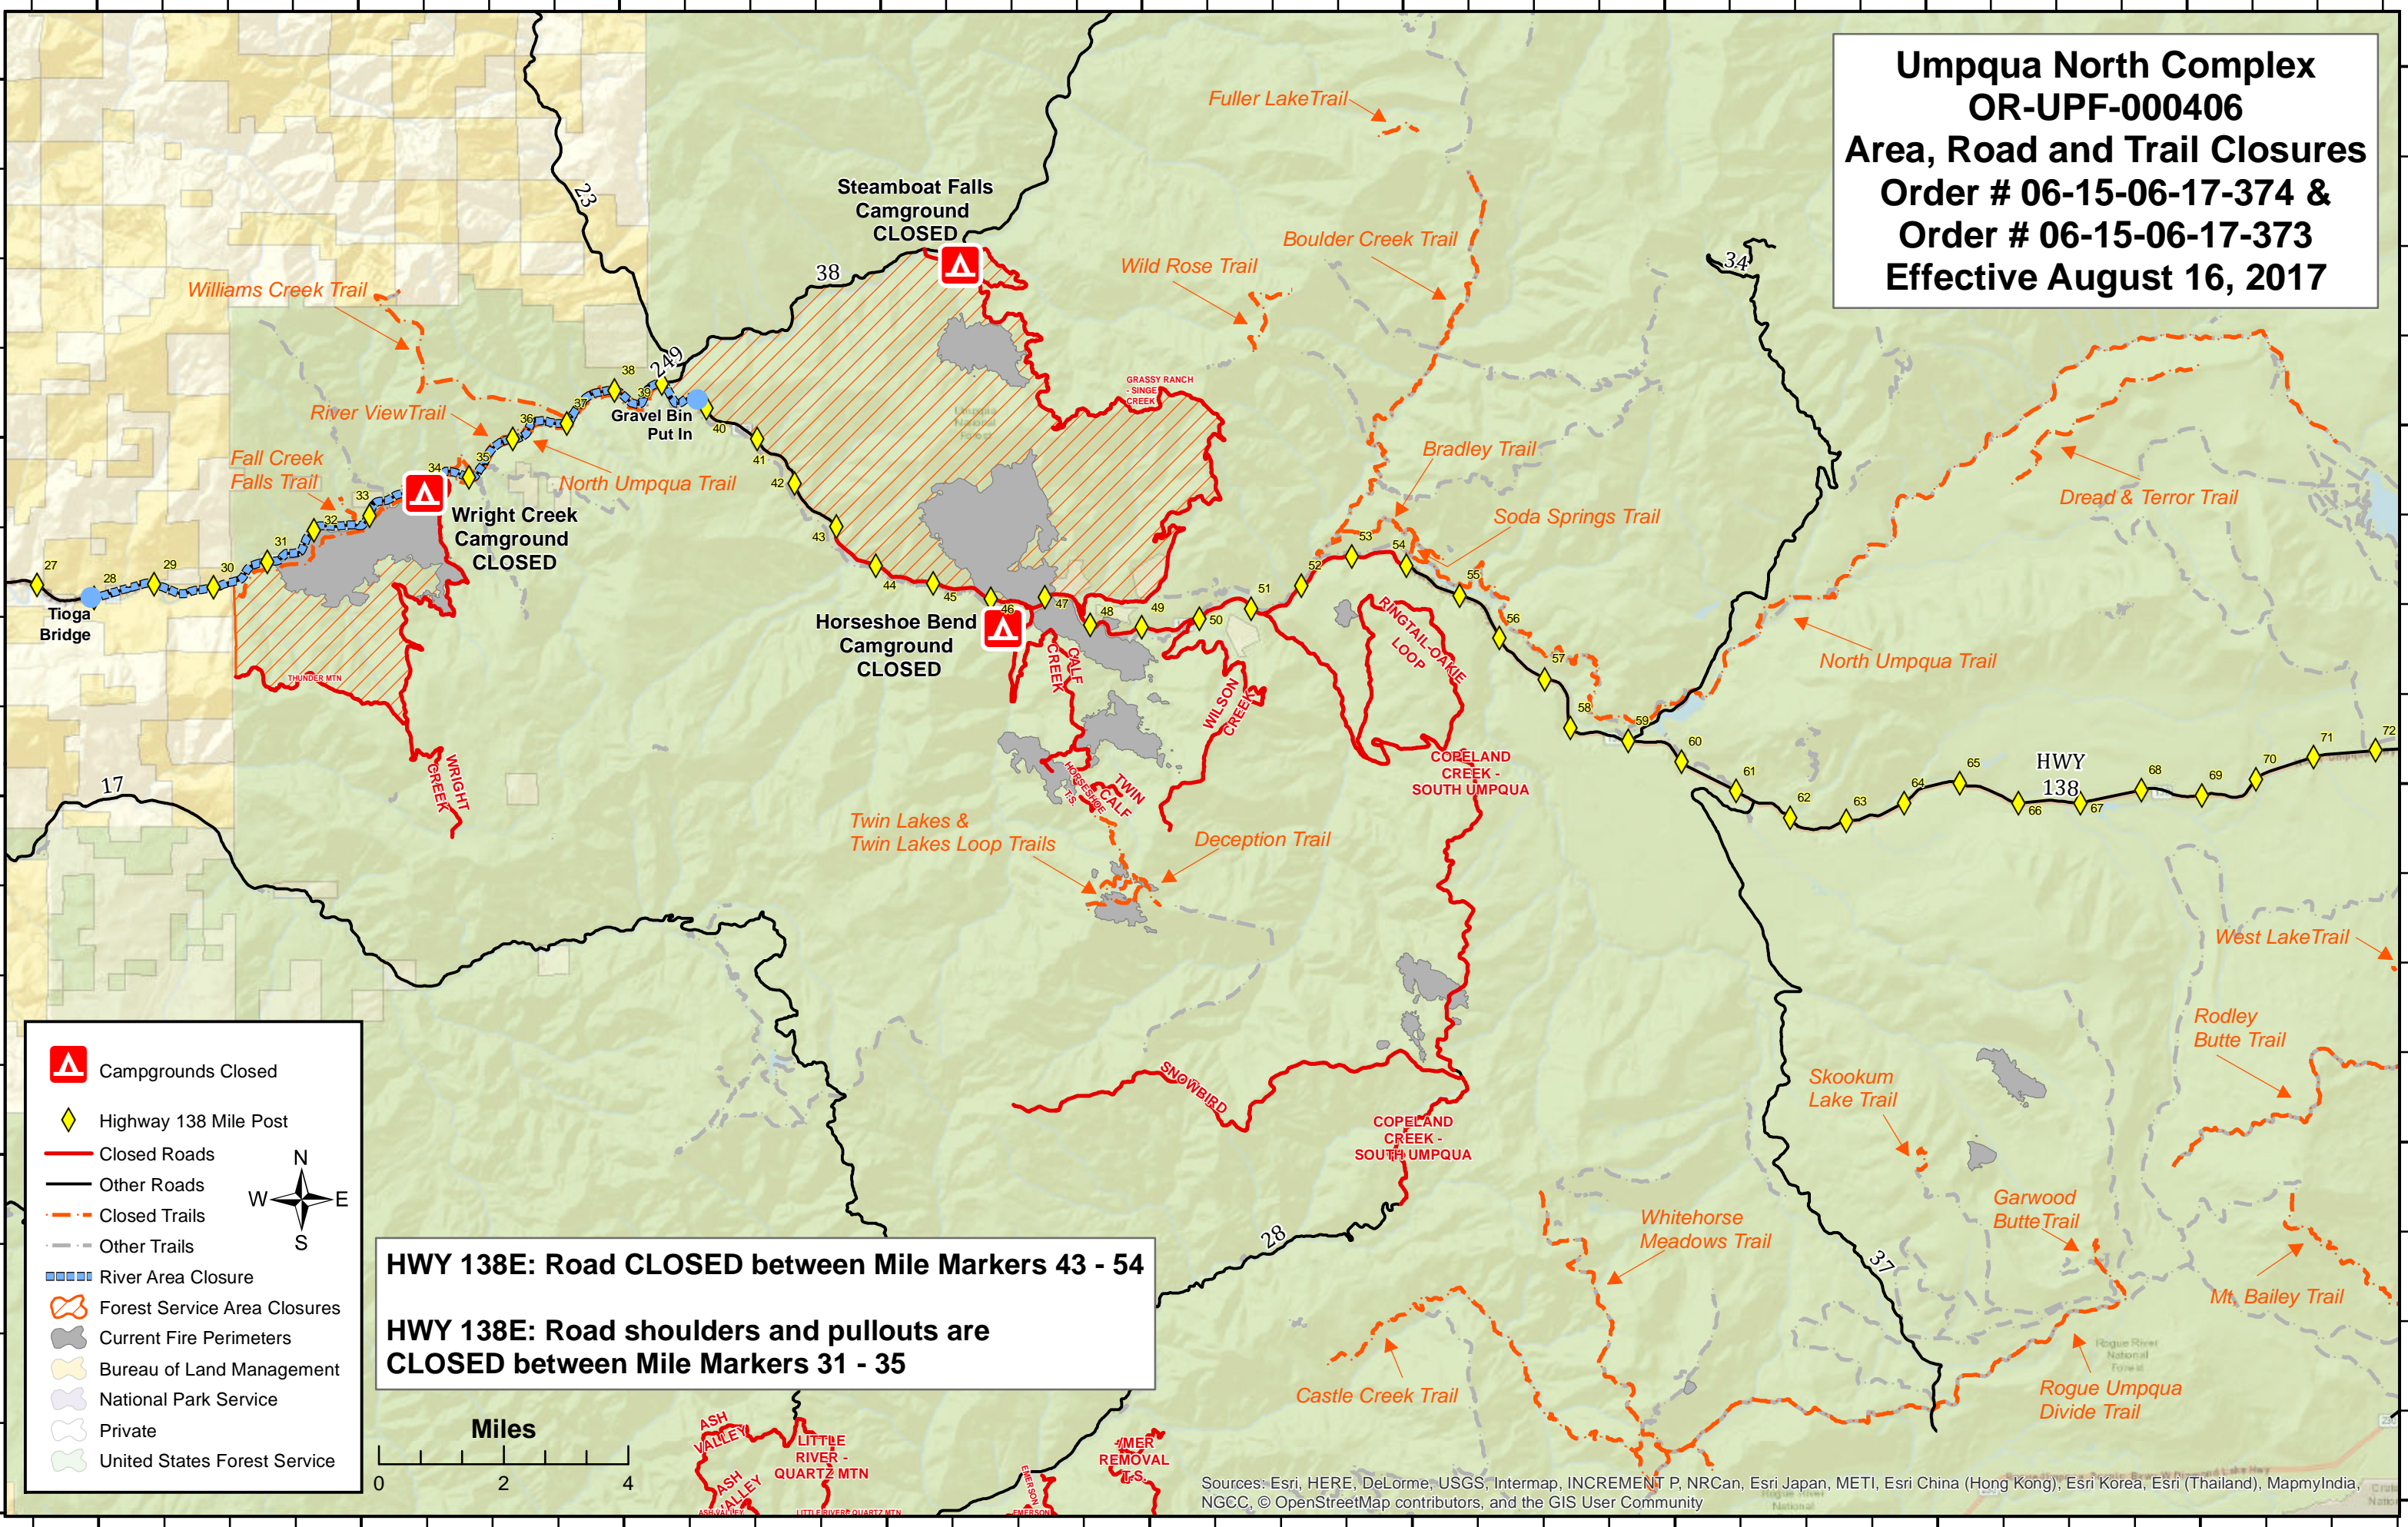

**Umpqua North Complex
OR-UPF-000406
Area, Road and Trail Closures
Order # 06-15-06-17-374 &
Order # 06-15-06-17-373
Effective August 16, 2017**

- Campgrounds Closed
- Highway 138 Mile Post
- Closed Roads
- Other Roads
- Closed Trails
- Other Trails
- River Area Closure
- Forest Service Area Closures
- Current Fire Perimeters
- Bureau of Land Management
- National Park Service
- Private
- United States Forest Service

HWY 138E: Road CLOSED between Mile Markers 43 - 54
HWY 138E: Road shoulders and pullouts are CLOSED between Mile Markers 31 - 35

Sources: Esri, HERE, DeLorme, USGS, Intermap, INCREMENT P, NRCan, Esri Japan, METI, Esri China (Hong Kong), Esri Korea, Esri (Thailand), MapmyIndia, NGCC, © OpenStreetMap contributors, and the GIS User Community