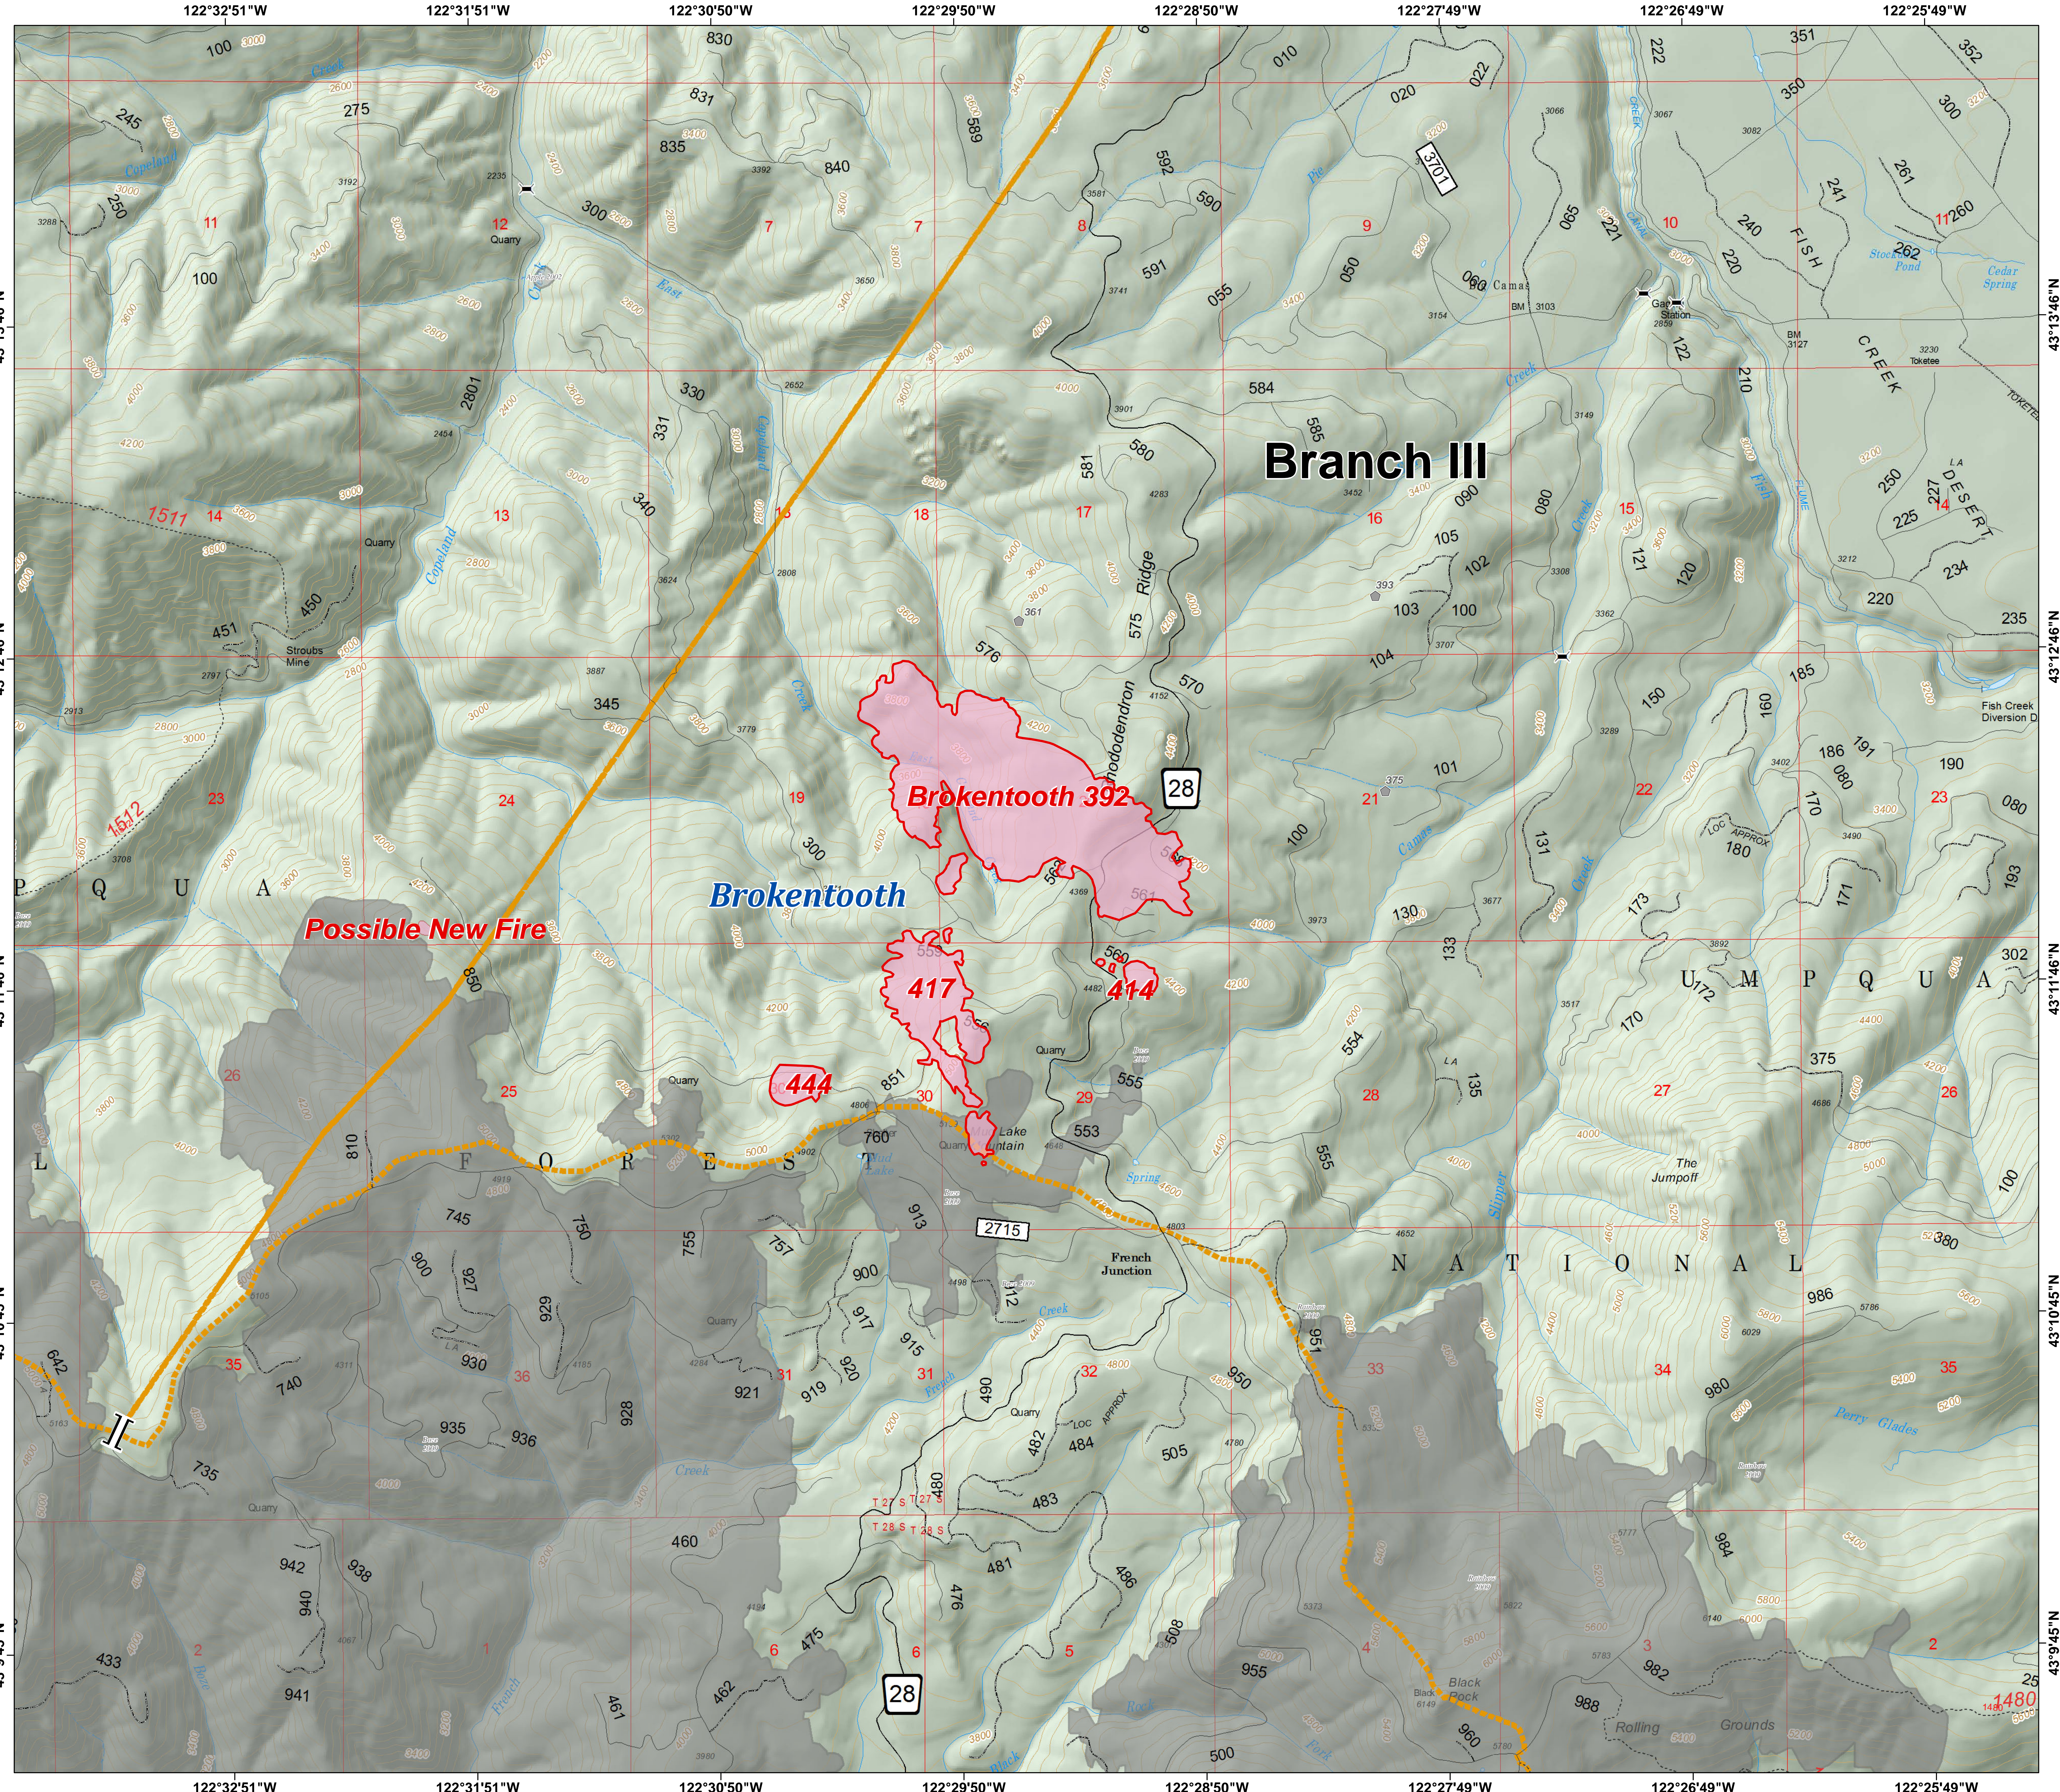

**Umpqua North Complex
OR-UPF-000406
8/20/2017
6,878 Total Acres
BRANCH III Brokentooh**

-  Fire Location - Smoke Check
-  Branch Break
-  TFR
-  Bridge
-  Uncontrolled Fire Edge

- Historic Fires**
-  1997-2006
 -  2007-2016
 -  Current Fire Perimeter
 -  Umpqua North Complex
 -  United States Forest Service
 -  National Forest Boundary

Fire Name	Acres
305	242
320	83
357	588
396/397	42
398	337
Oak Nob 372	59
Brokentooh 392	317
Fall Creek 380	1,722
Happy Dog 441	2,699

Branch III

Brokentooh

Possible New Fire

Brokentooh 392

417

444

414

122°32'51"W 122°31'51"W 122°30'50"W 122°29'50"W 122°28'50"W 122°27'49"W 122°26'49"W 122°25'49"W

43°13'46"N 43°12'46"N 43°11'46"N 43°10'45"N 43°9'45"N

43°13'46"N 43°12'46"N 43°11'46"N 43°10'45"N 43°9'45"N