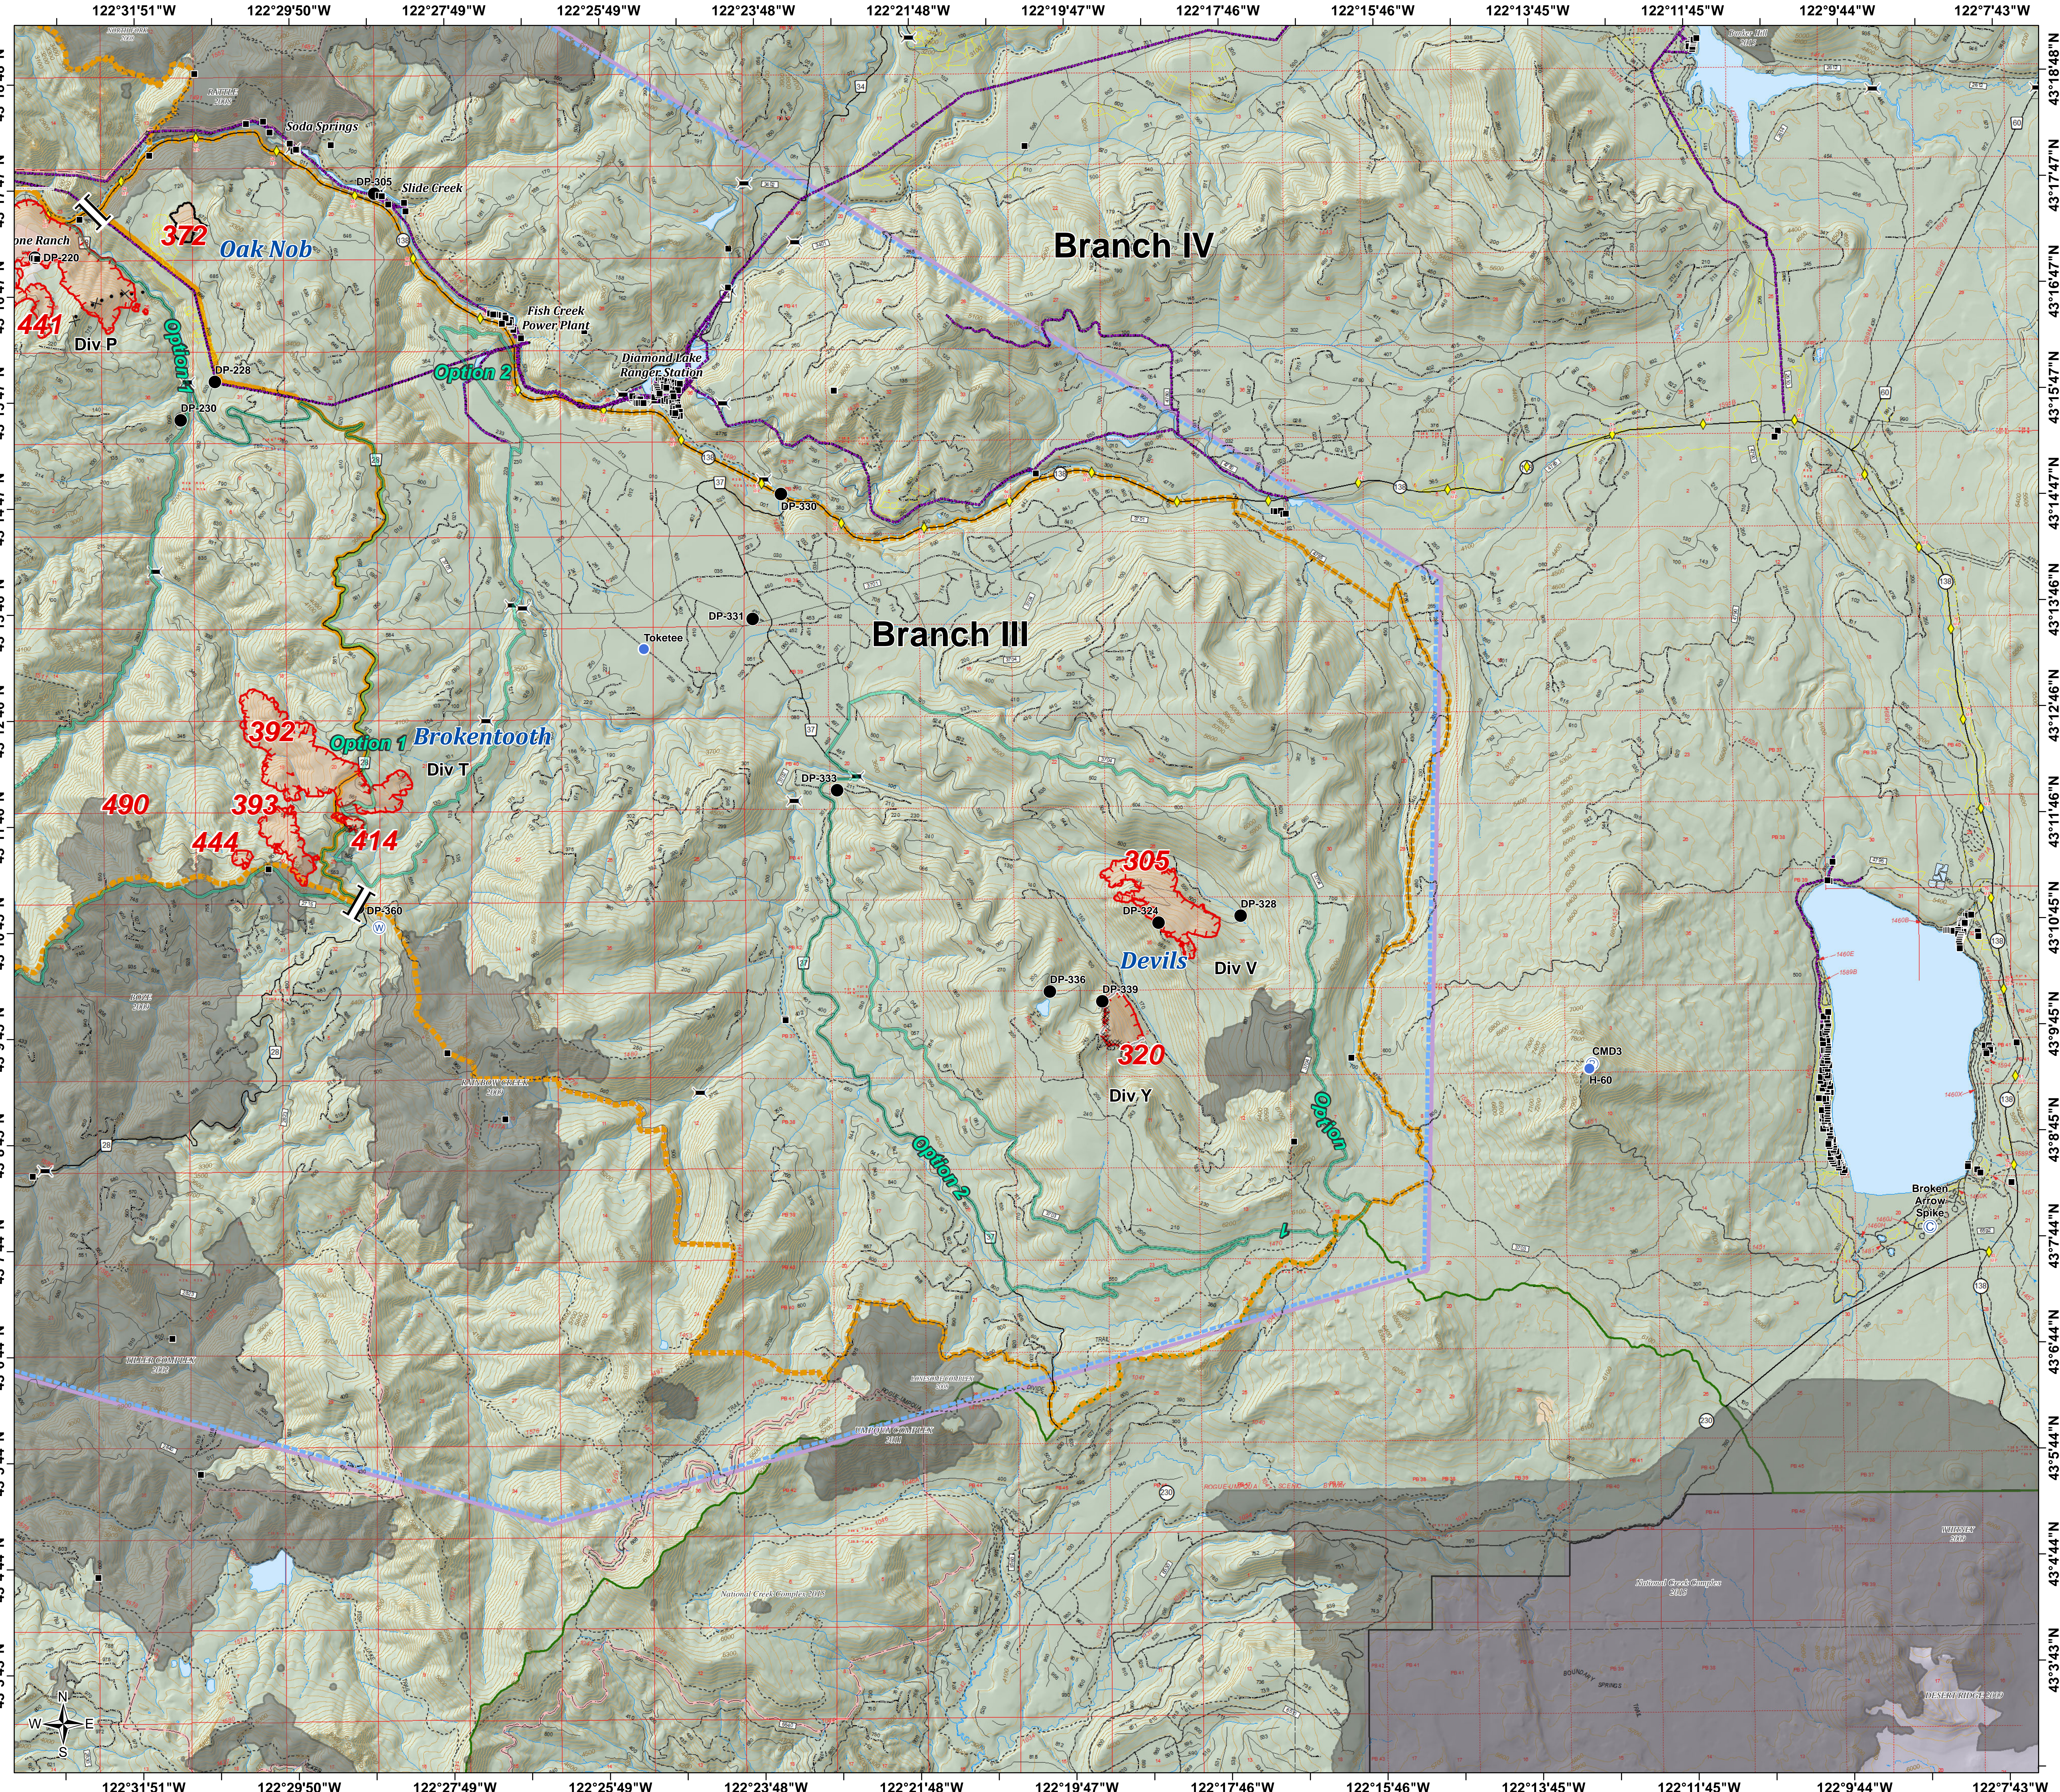

**Umpqua North Complex
OR-UPF-000406
August 25, 2017
13,546 Total Acres
as of 8/23 2251 hrs
BRANCH III**

- Camp
- Drop Point
- Helispot
- Repeater
- Water Source
- Branch Break
- Structures
- TFR
- Mile Post
- Bridge
- Uncontrolled Fire Edge
- Completed Line
- Completed Dozer Line
- Completed Hand Line
- Proposed Dozer Line
- Strategic Confinement Options
- Powerline
- Contours 100' Intervals
- Current Fire Perimeter
- Umpqua North Complex
- Active Timber Sales
- National Park Service
- Private
- United States Forest Service
- National Forest Boundary

Num	Name	Acres
305	DL Dog Prairie	319
320	DL Devil	114
357	Ragged Ridge	1,561
372	Oak Nob	59
380	Fall Creek	2,934
390	NU Twin #3	110
392	Brokentooh	591
393	DL Mudd 2	134
398	Calf Copeland	660
408	NU Twin #4	6
409	NU Twin #1	356
414	DL Mudd	19
441	Happy Dog	6,662
444	DL 444	15
490	Copeland	4
TOTAL		13,546