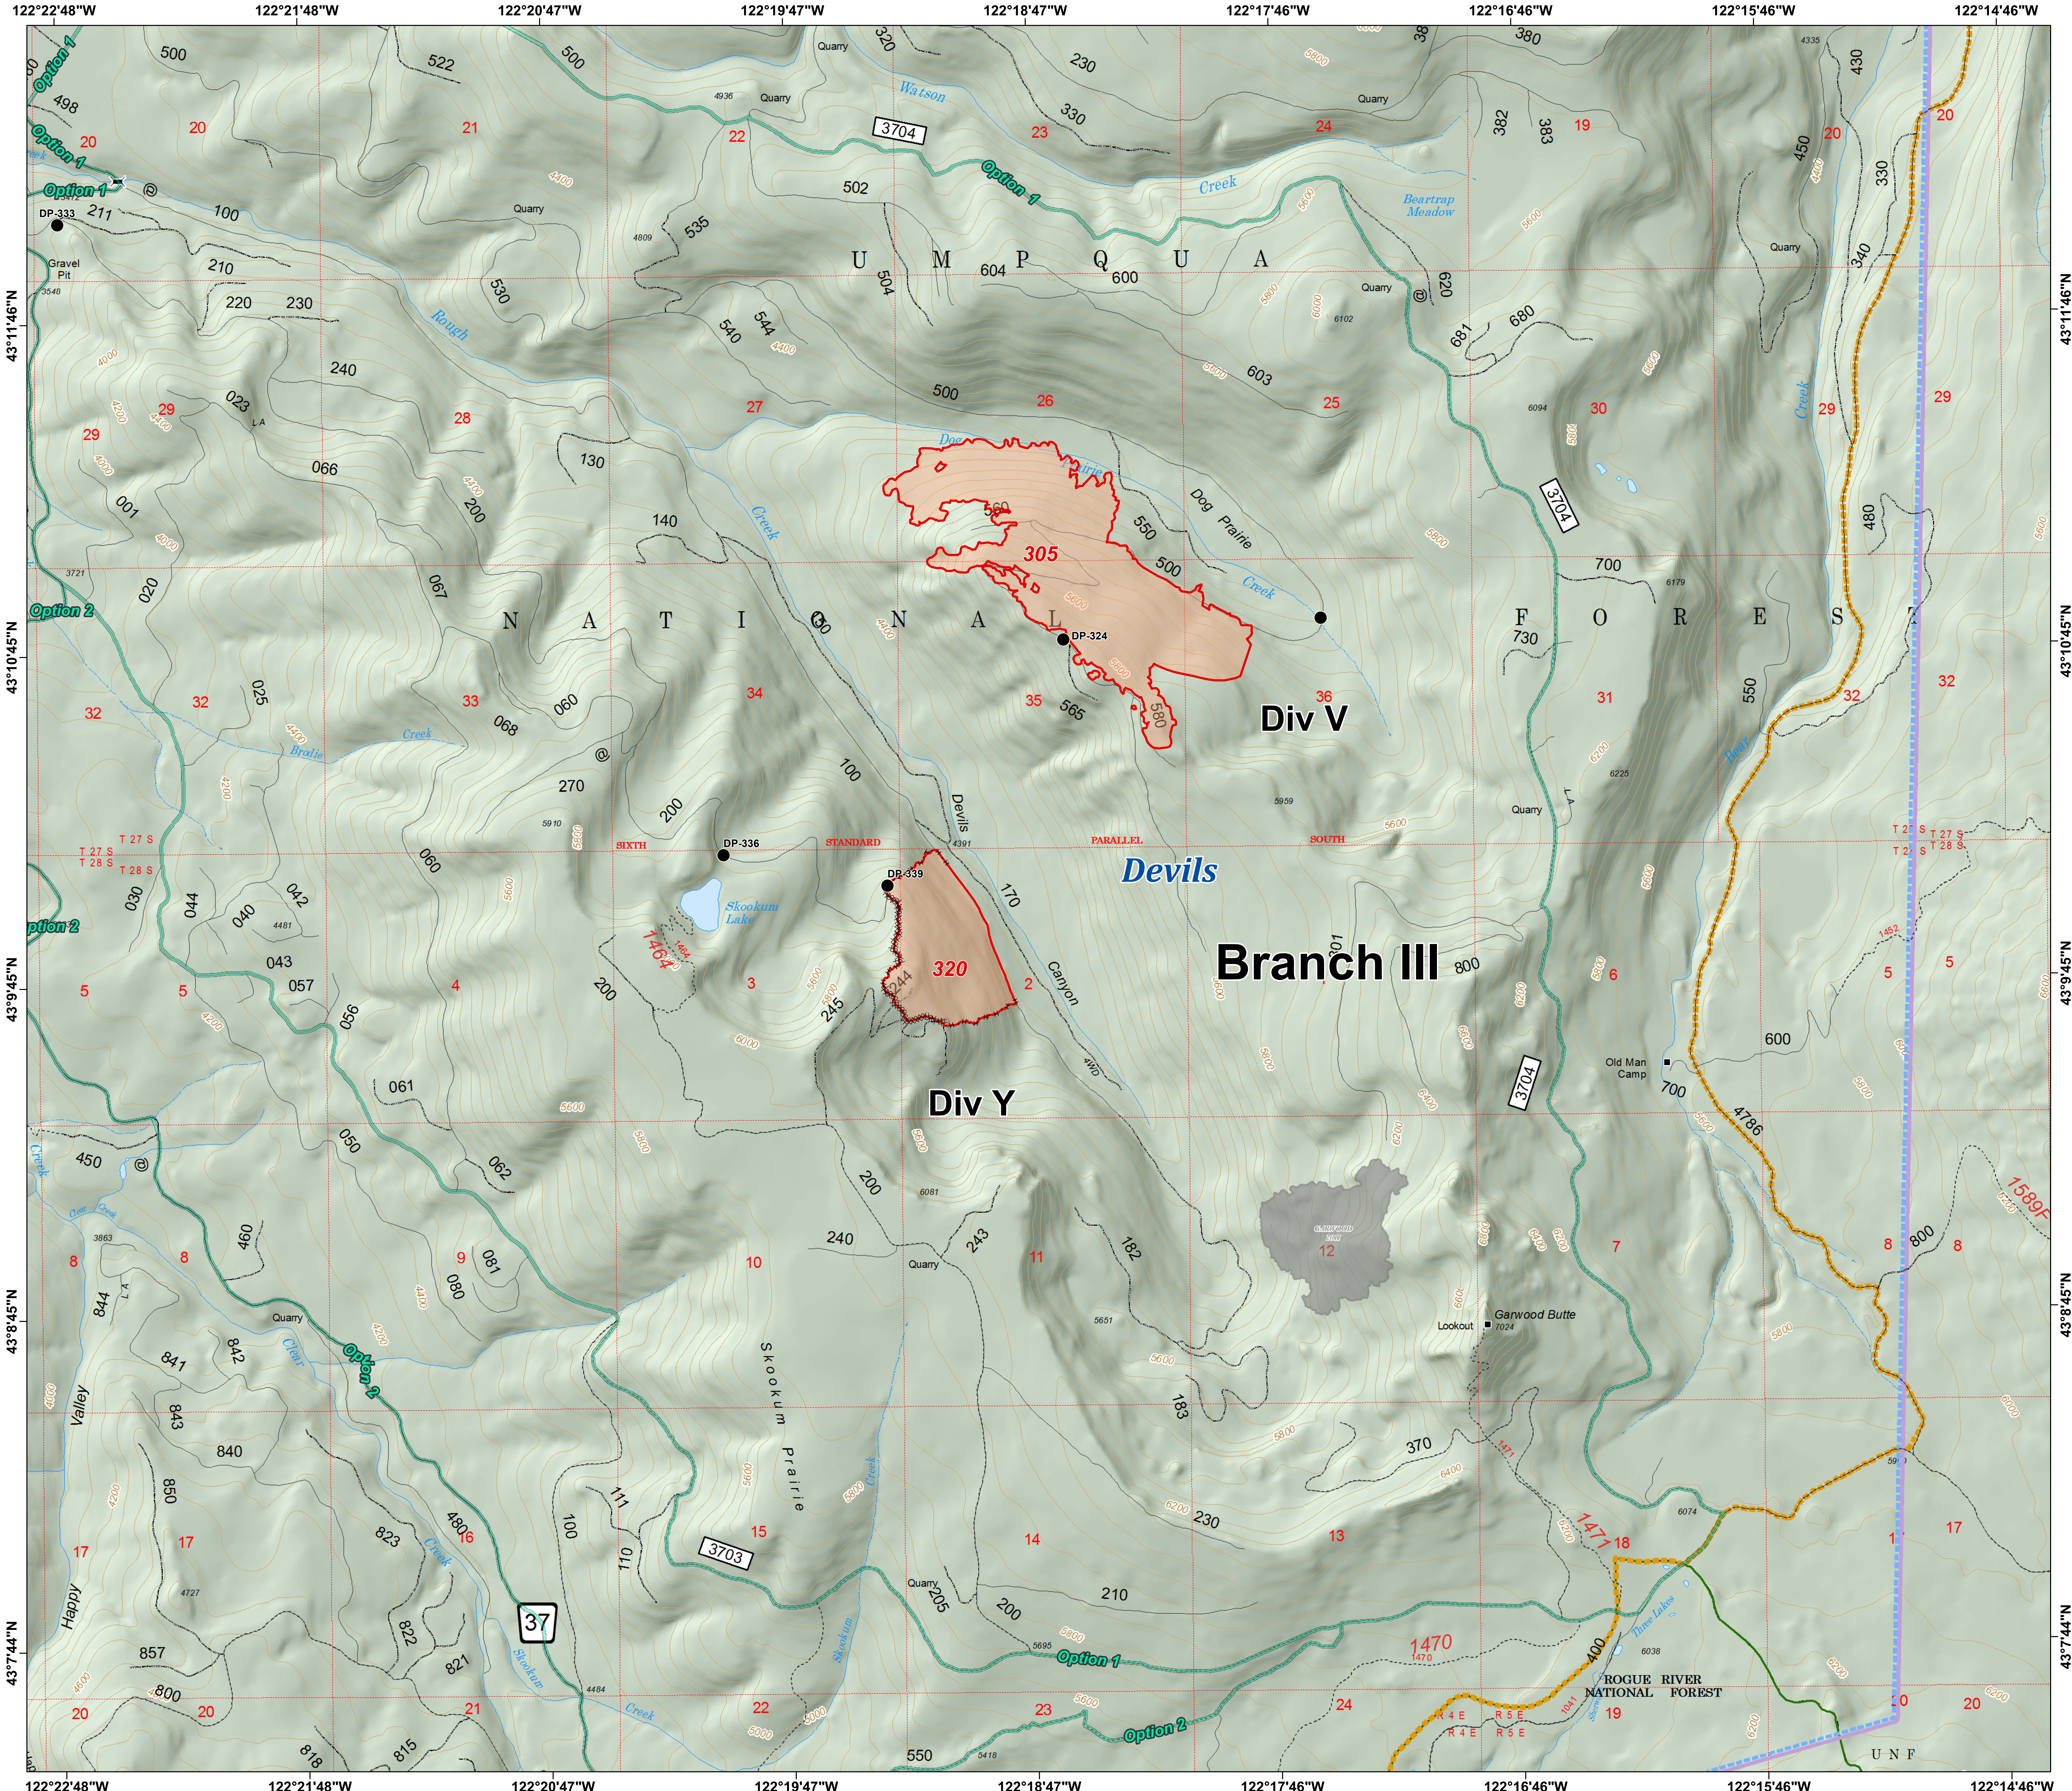

Umpqua North Complex
OR-UPF-000406
8/25/2017
13,546 Total Acres
as of 8/23 2251hrs
BRANCH III Devils
UTM Zone 10N
NAD 83

- Drop Point
- Structures
- ▭ TFR
- ✕ Bridge
- Uncontrolled Fire Edge
- ⋯ Completed Dozer Line
- ⋯ Completed Hand Line
- Strategic Confinement Options
- Historic Fires**
- 2007-2016
- Current Fire Perimeter
- Umpqua North Complex
- United States Forest Service
- National Forest Boundary

Num	Name	Acres
305	DL Dog Prairie	319
320	DL Devil	114
357	Ragged Ridge	1,561
372	Oak Nob	59
380	Fall Creek	2,934
390	NU Twin #3	110
392	Broketooth	591
393	DL Mudd 2	134
398	Calf Copeland	660
408	NU Twin #4	6
409	NU Twin #1	356
414	DL Mudd	19
441	Happy Dog	6,662
444	DL 444	15
490	Copeland	4
TOTAL		13,546

Branch III

Div V

Div Y

ROGUE RIVER NATIONAL FOREST