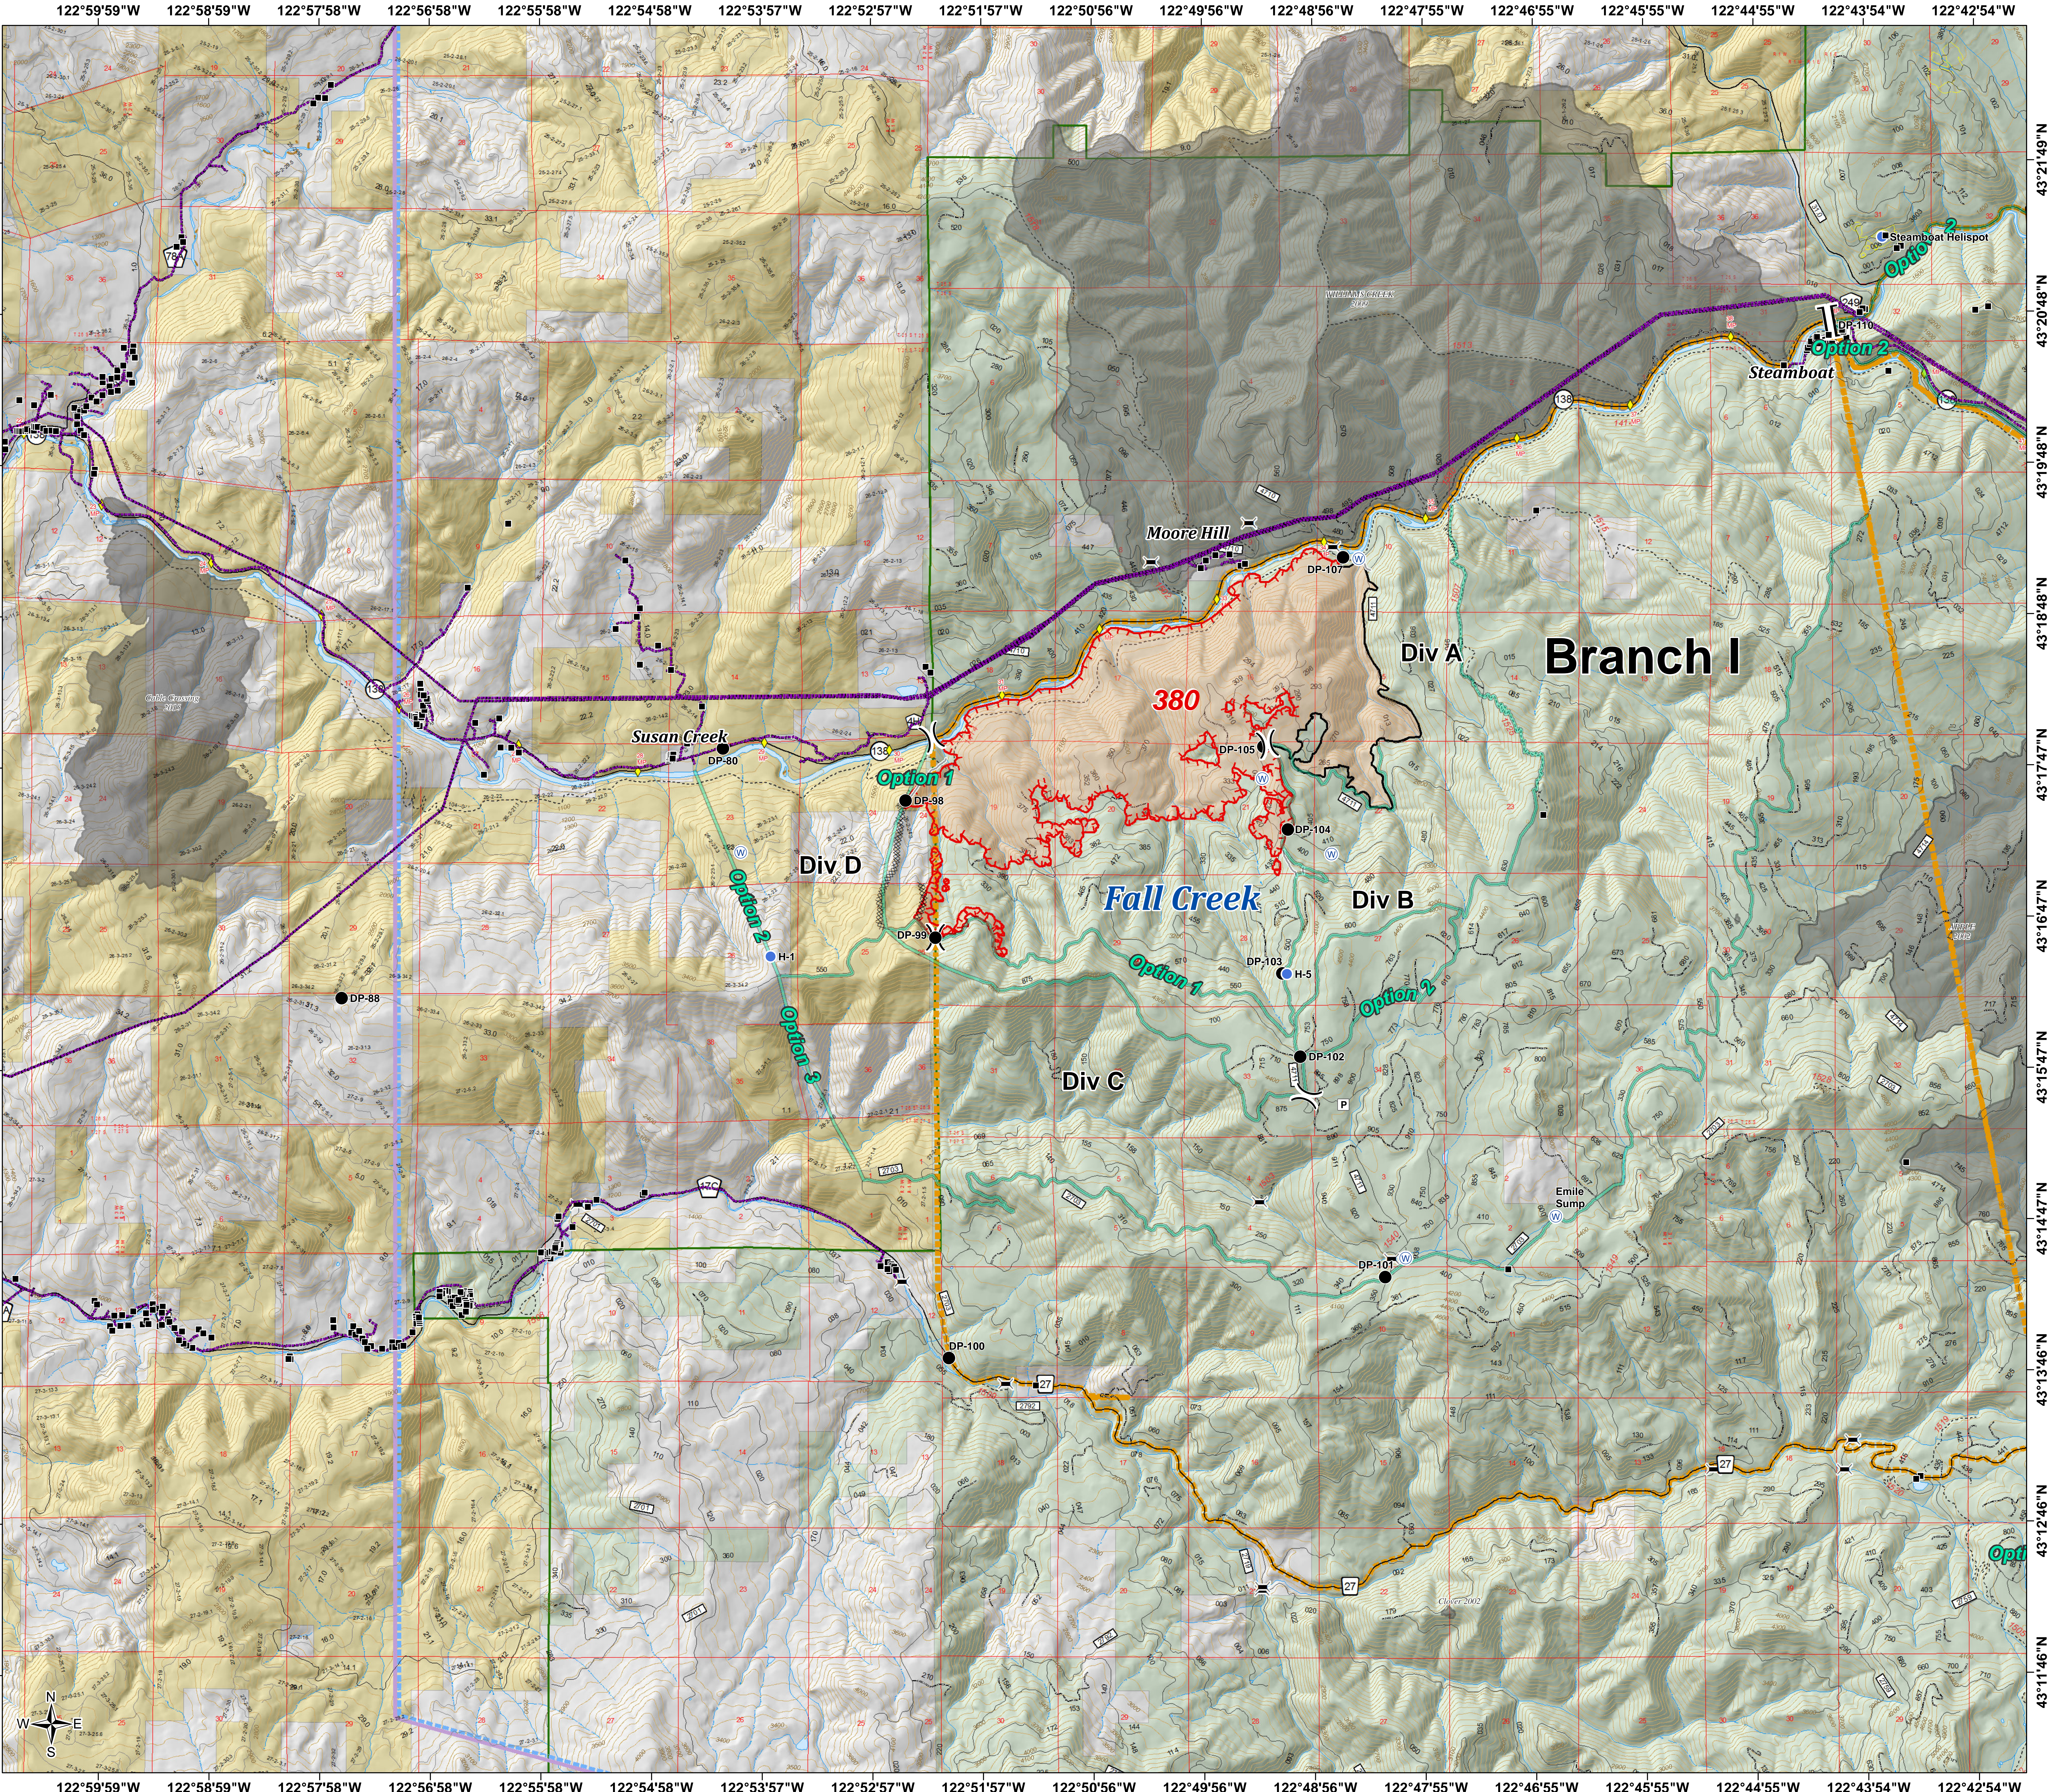

**Umpqua North Complex
OR-UPF-000406
August 25, 2017
13,546 Total Acres
as of 8/23 2251 hrs
BRANCH I**

- Drop Point
- Helispot
- W Water Source
-) Division Break
- || Branch Break
- P Parking Area
- Structures
- ▭ TFR
- ◆ Mile Post
- ✕ Bridge
- Uncontrolled Fire Edge
- Completed Line
- Completed Dozer Line
- Completed Hand Line
- Strategic Confinement Options
- Powerline
- Contours 100' Intervals
- Current Fire Perimeter
- Umpqua North Complex
- Active Timber Sales
- Bureau of Land Management
- Private
- United States Forest Service
- National Forest Boundary

Num	Name	Acres
305	DL Dog Prairie	319
320	DL Devil	114
357	Ragged Ridge	1,561
372	Oak Nob	59
380	Fall Creek	2,934
390	NU Twin #3	110
392	Broketooth	591
393	DL Mudd 2	134
398	Calf Copeland	660
408	NU Twin #4	6
409	NU Twin #1	356
414	DL Mudd	19
441	Happy Dog	6,662
444	DL 444	15
490	Copeland	4
TOTAL		13,546

Miles