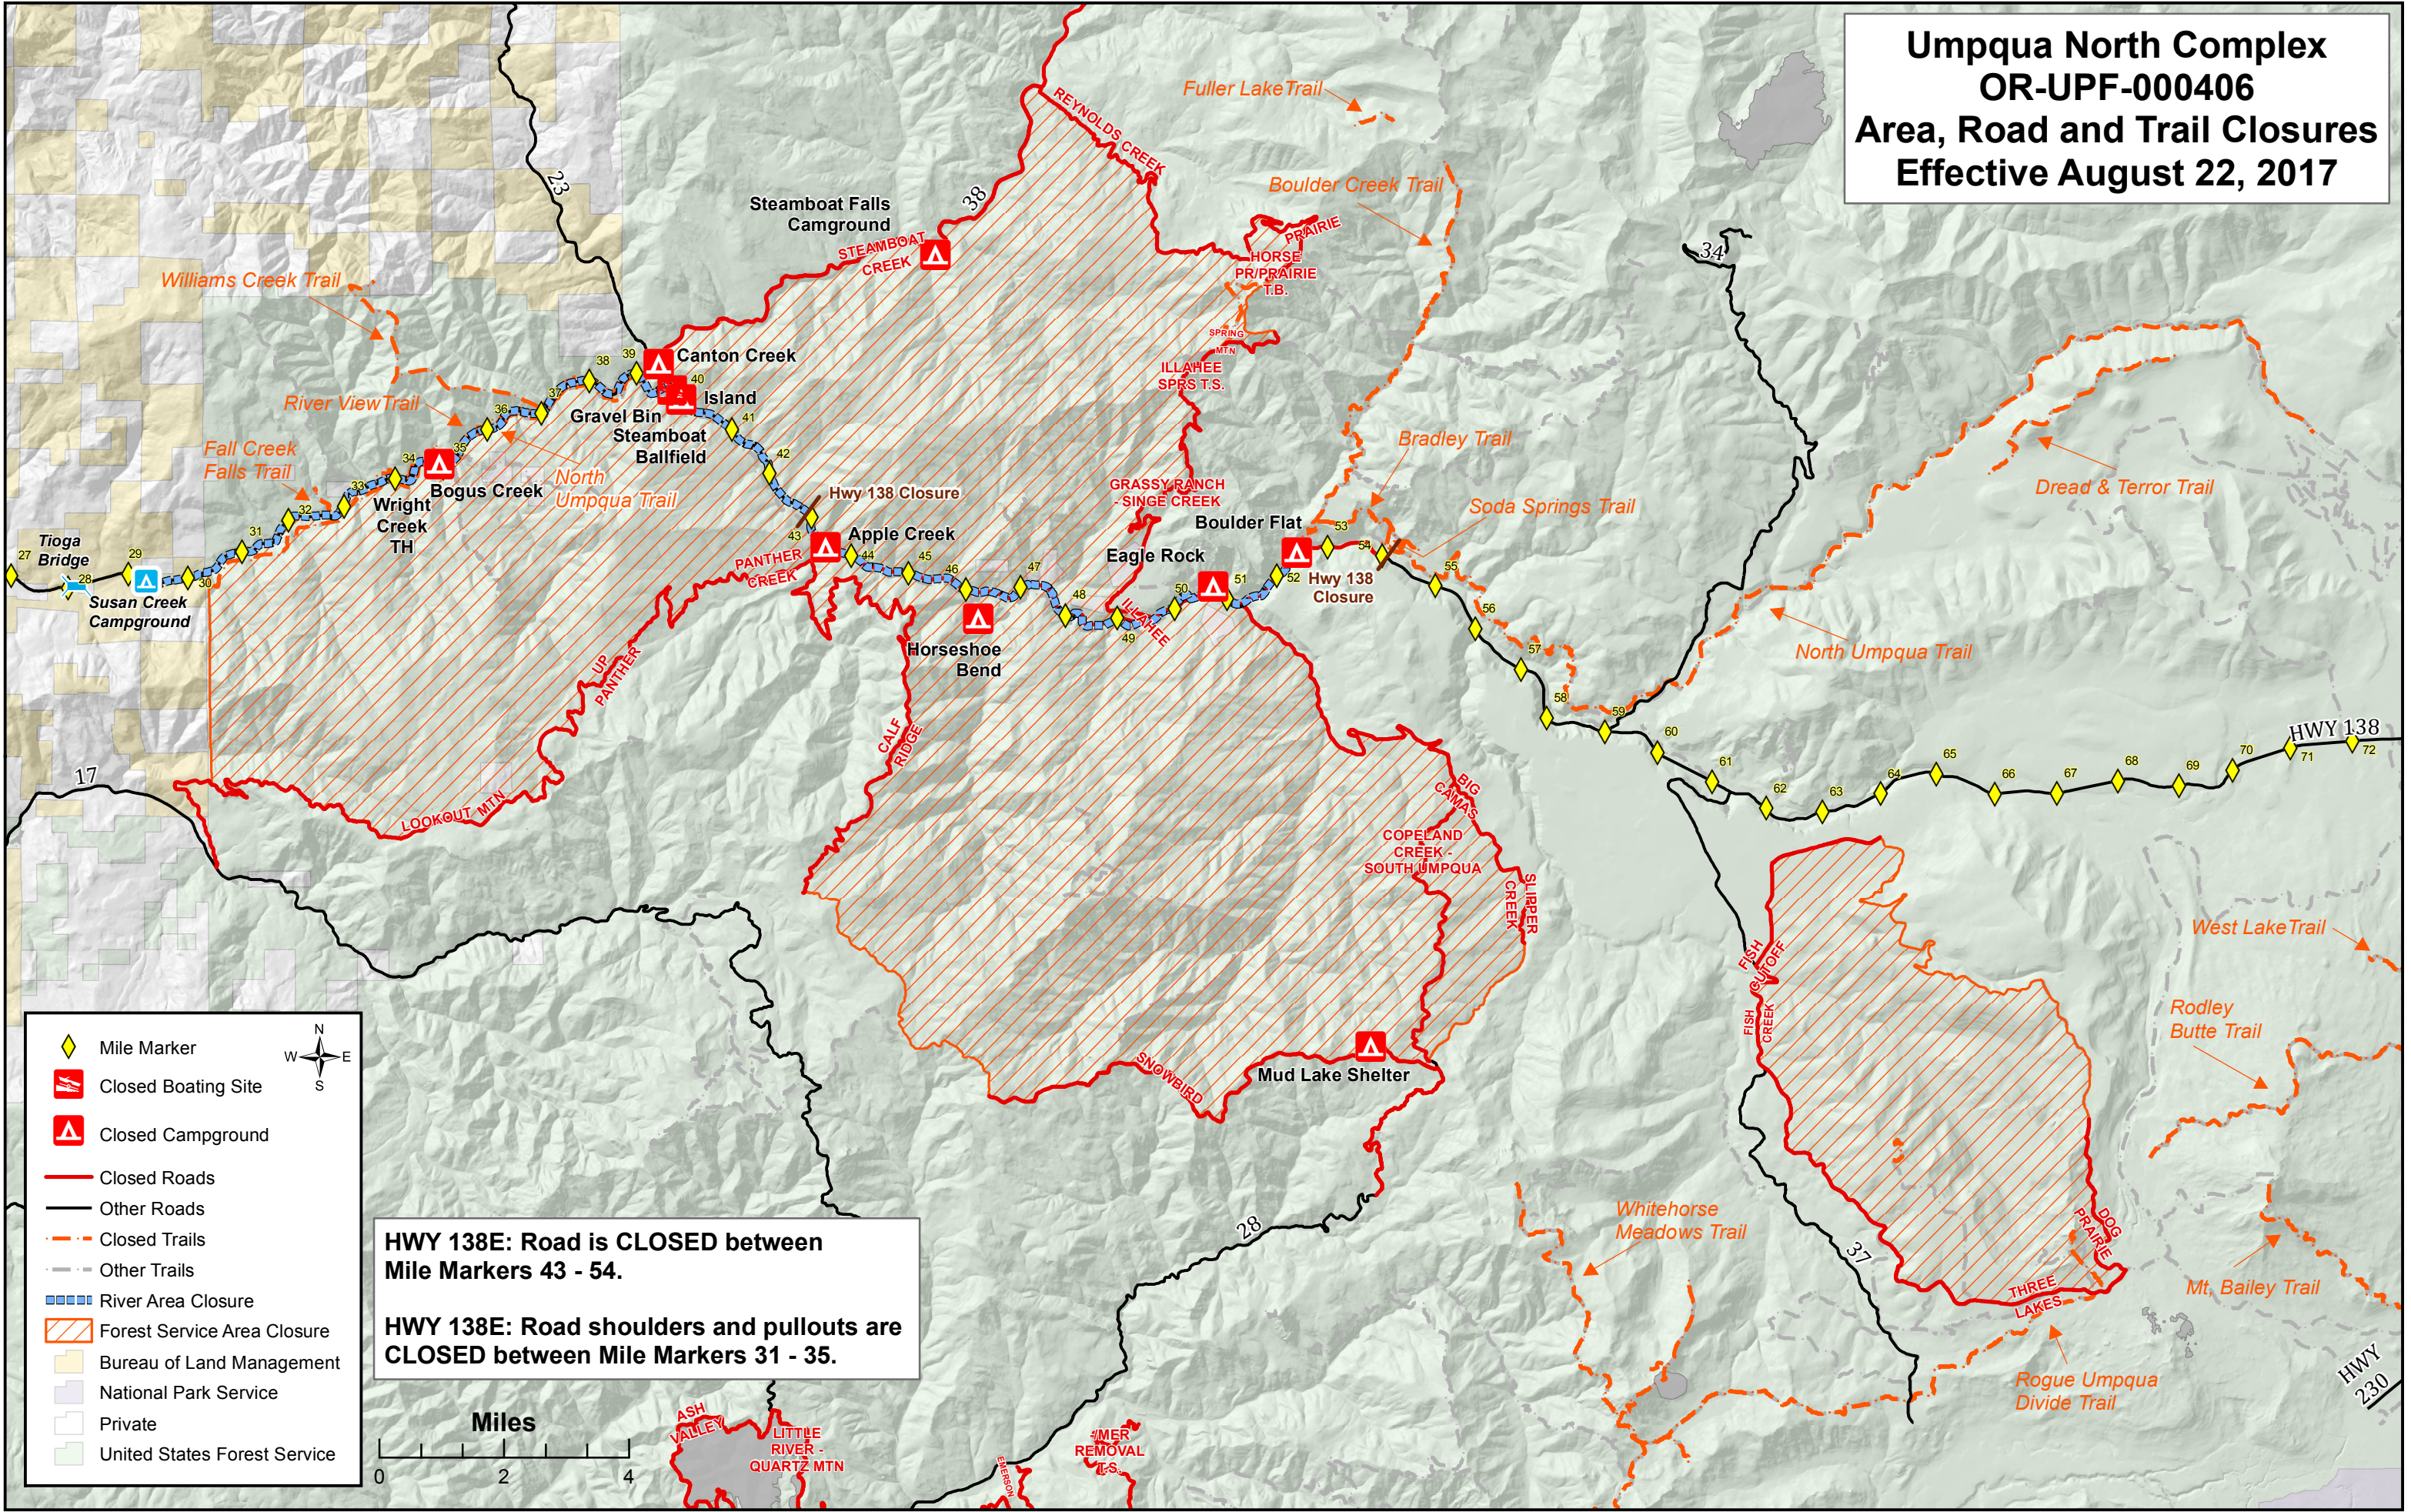

**Umpqua North Complex
OR-UPF-000406
Area, Road and Trail Closures
Effective August 22, 2017**

HWY 138E: Road is CLOSED between Mile Markers 43 - 54.

HWY 138E: Road shoulders and pullouts are CLOSED between Mile Markers 31 - 35.

- Mile Marker
- Closed Boating Site
- Closed Campground
- Closed Roads
- Other Roads
- Closed Trails
- Other Trails
- River Area Closure
- Forest Service Area Closure
- Bureau of Land Management
- National Park Service
- Private
- United States Forest Service