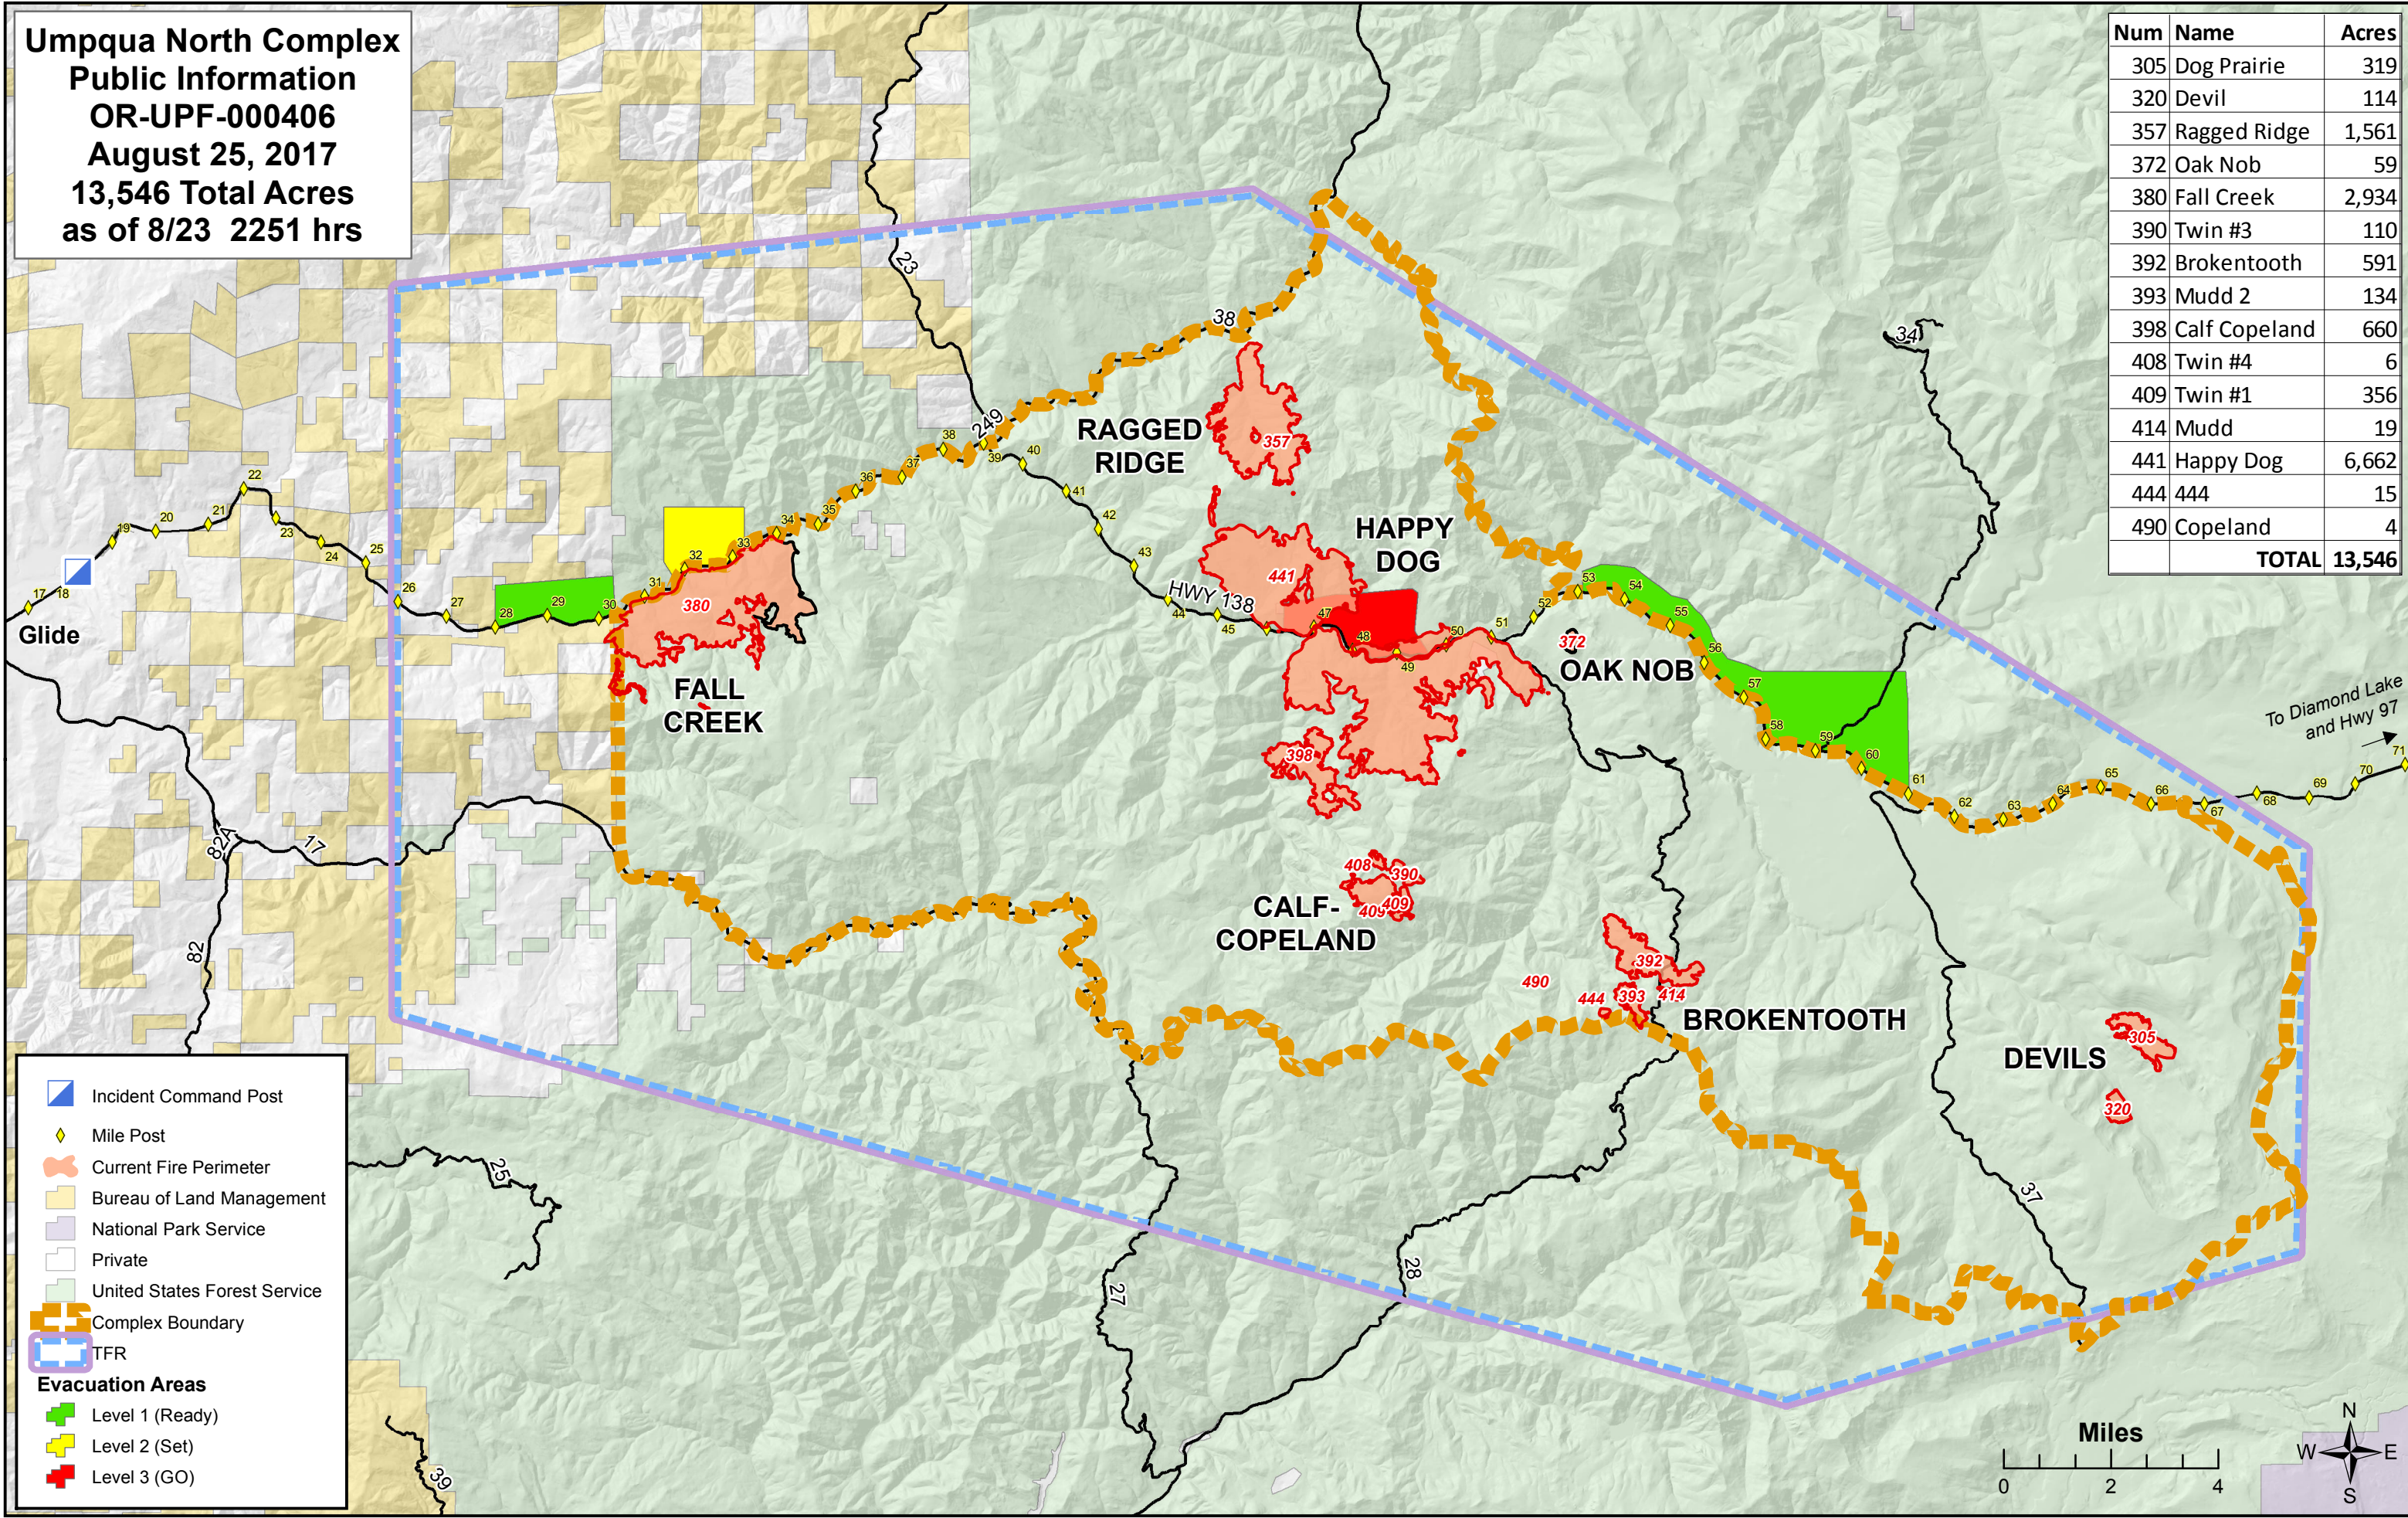

**Umpqua North Complex
Public Information
OR-UPF-000406
August 25, 2017
13,546 Total Acres
as of 8/23 2251 hrs**

Num	Name	Acres
305	Dog Prairie	319
320	Devil	114
357	Ragged Ridge	1,561
372	Oak Nob	59
380	Fall Creek	2,934
390	Twin #3	110
392	Brokentooth	591
393	Mudd 2	134
398	Calf Copeland	660
408	Twin #4	6
409	Twin #1	356
414	Mudd	19
441	Happy Dog	6,662
444	444	15
490	Copeland	4
	TOTAL	13,546

- Incident Command Post
- Mile Post
- Current Fire Perimeter
- Bureau of Land Management
- National Park Service
- Private
- United States Forest Service
- Complex Boundary
- TFR
- Evacuation Areas**
- Level 1 (Ready)
- Level 2 (Set)
- Level 3 (GO)