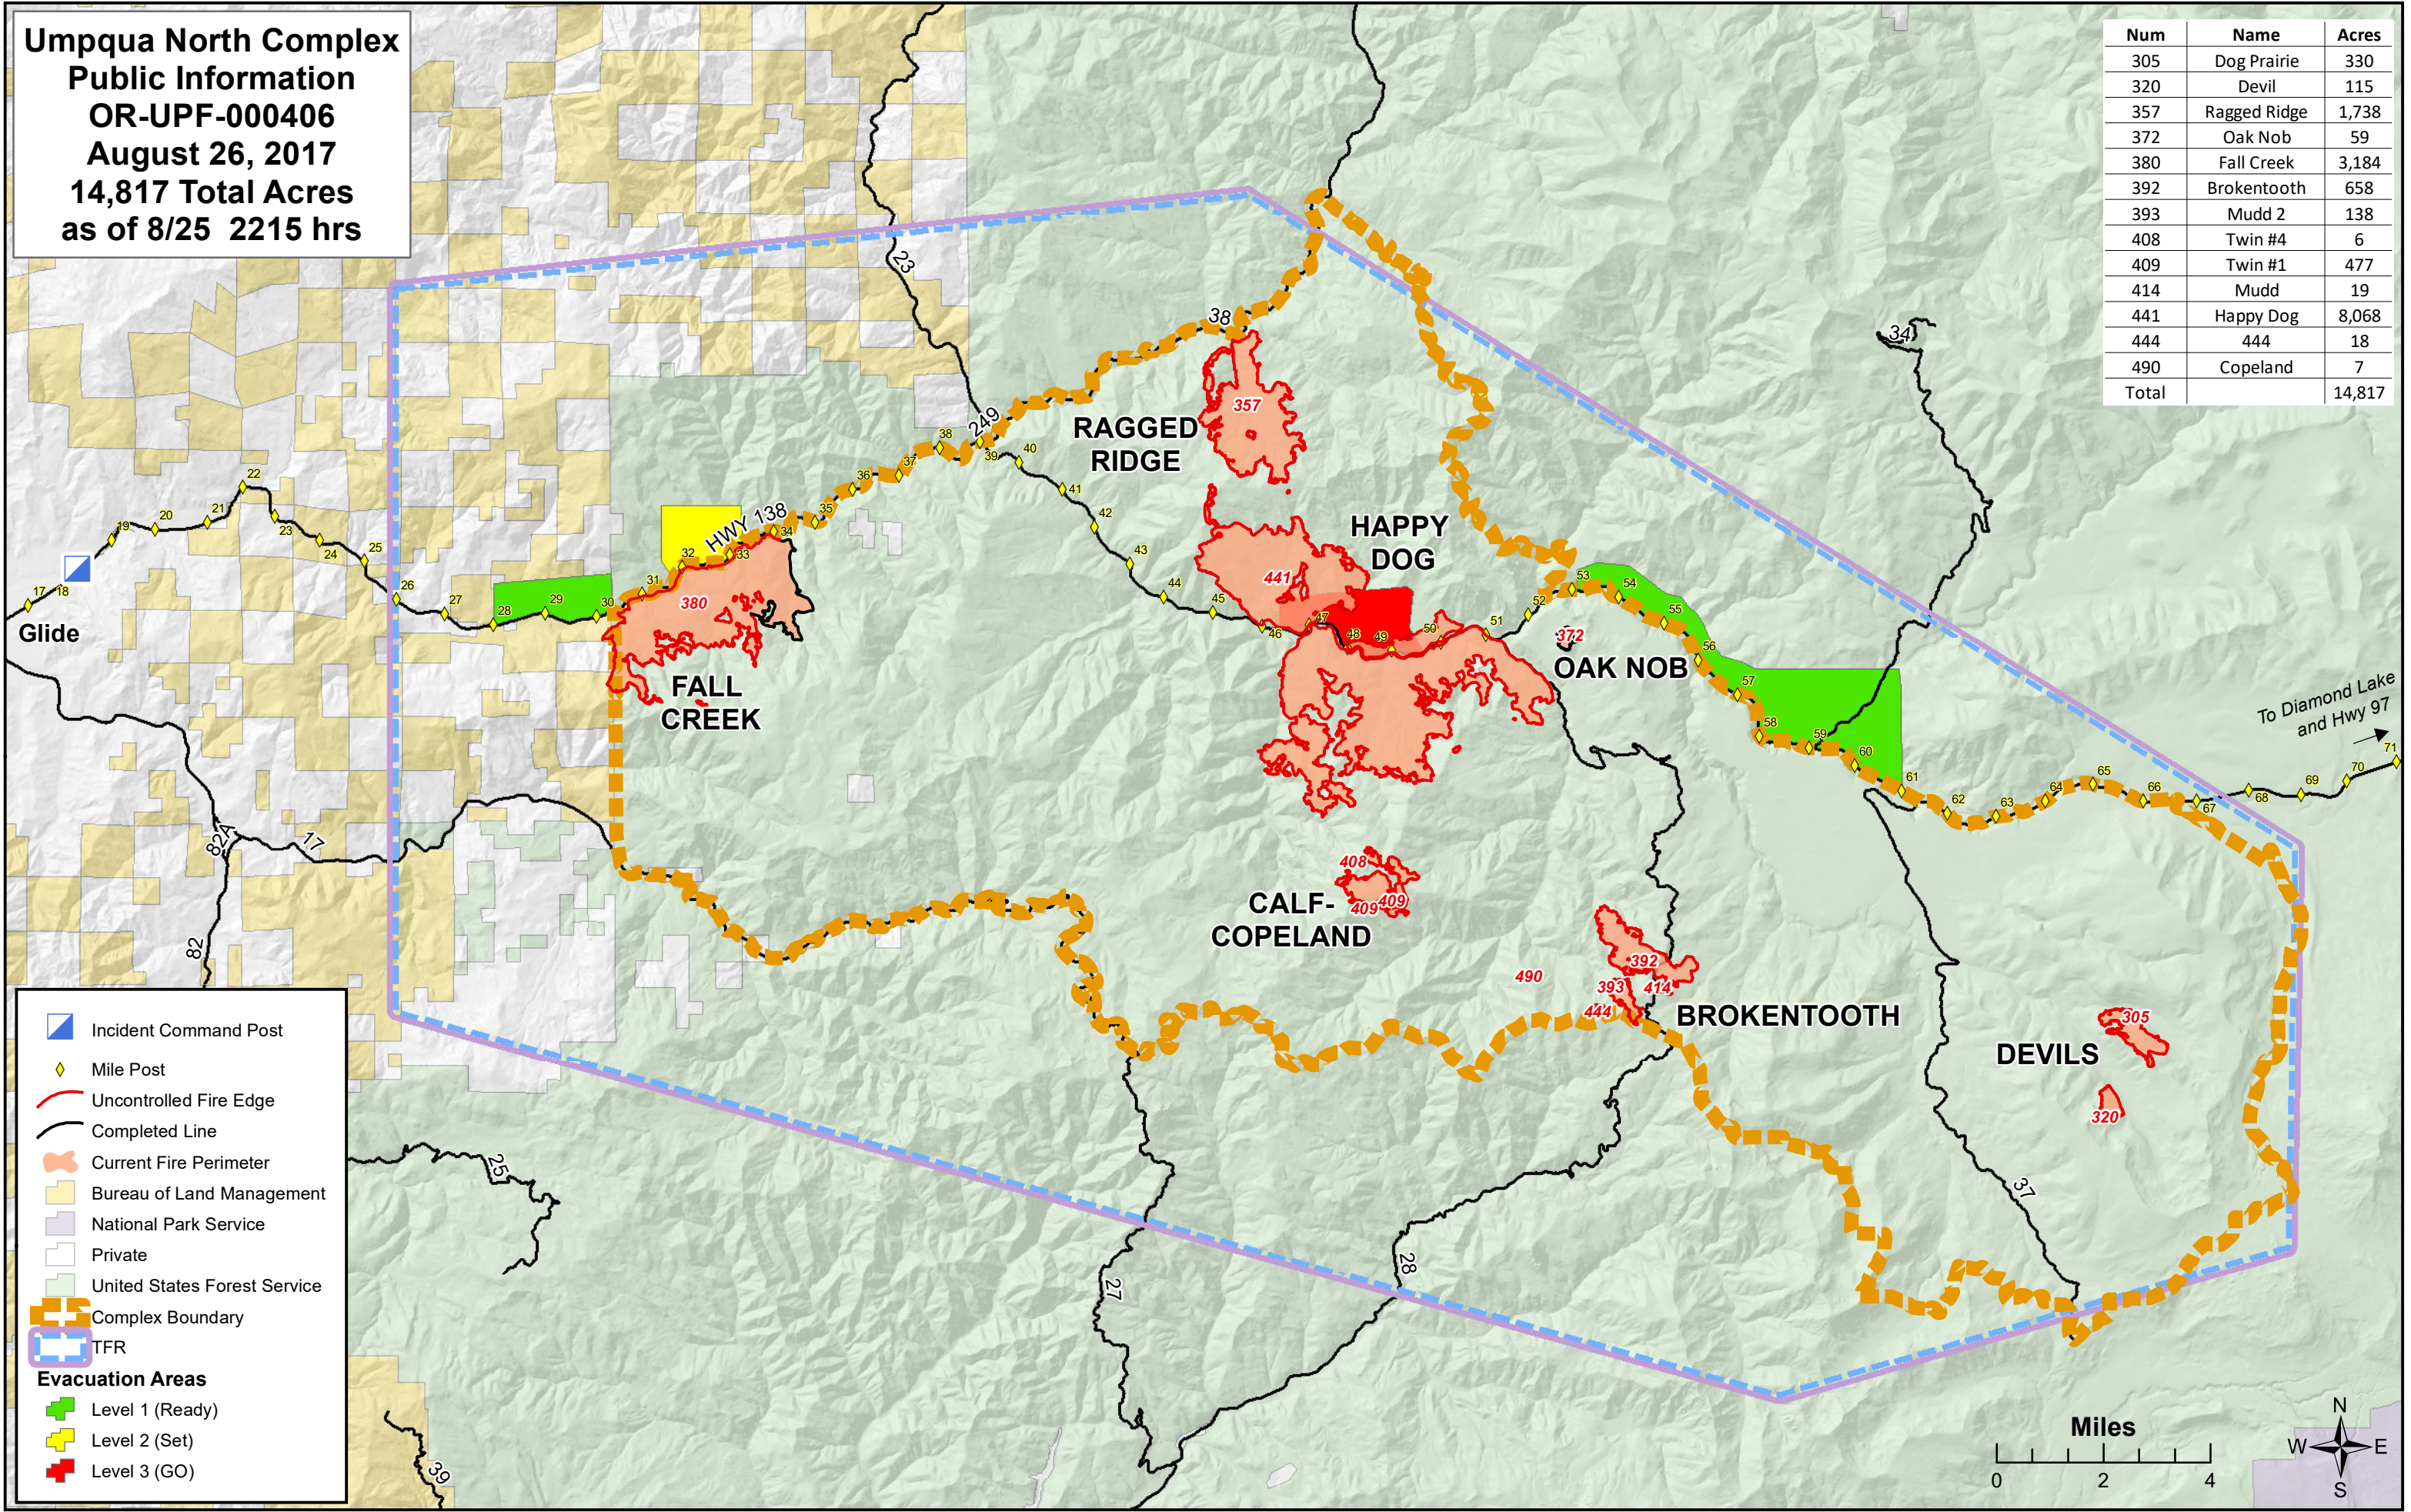

**Umpqua North Complex
Public Information
OR-UPF-000406
August 26, 2017
14,817 Total Acres
as of 8/25 2215 hrs**

Num	Name	Acres
305	Dog Prairie	330
320	Devil	115
357	Ragged Ridge	1,738
372	Oak Nob	59
380	Fall Creek	3,184
392	Broketooth	658
393	Mudd 2	138
408	Twin #4	6
409	Twin #1	477
414	Mudd	19
441	Happy Dog	8,068
444	444	18
490	Copeland	7
Total		14,817

- Incident Command Post
- Mile Post
- Uncontrolled Fire Edge
- Completed Line
- Current Fire Perimeter
- Bureau of Land Management
- National Park Service
- Private
- United States Forest Service
- Complex Boundary
- TFR

Evacuation Areas

- Level 1 (Ready)
- Level 2 (Set)
- Level 3 (GO)

To Diamond Lake
and Hwy 97