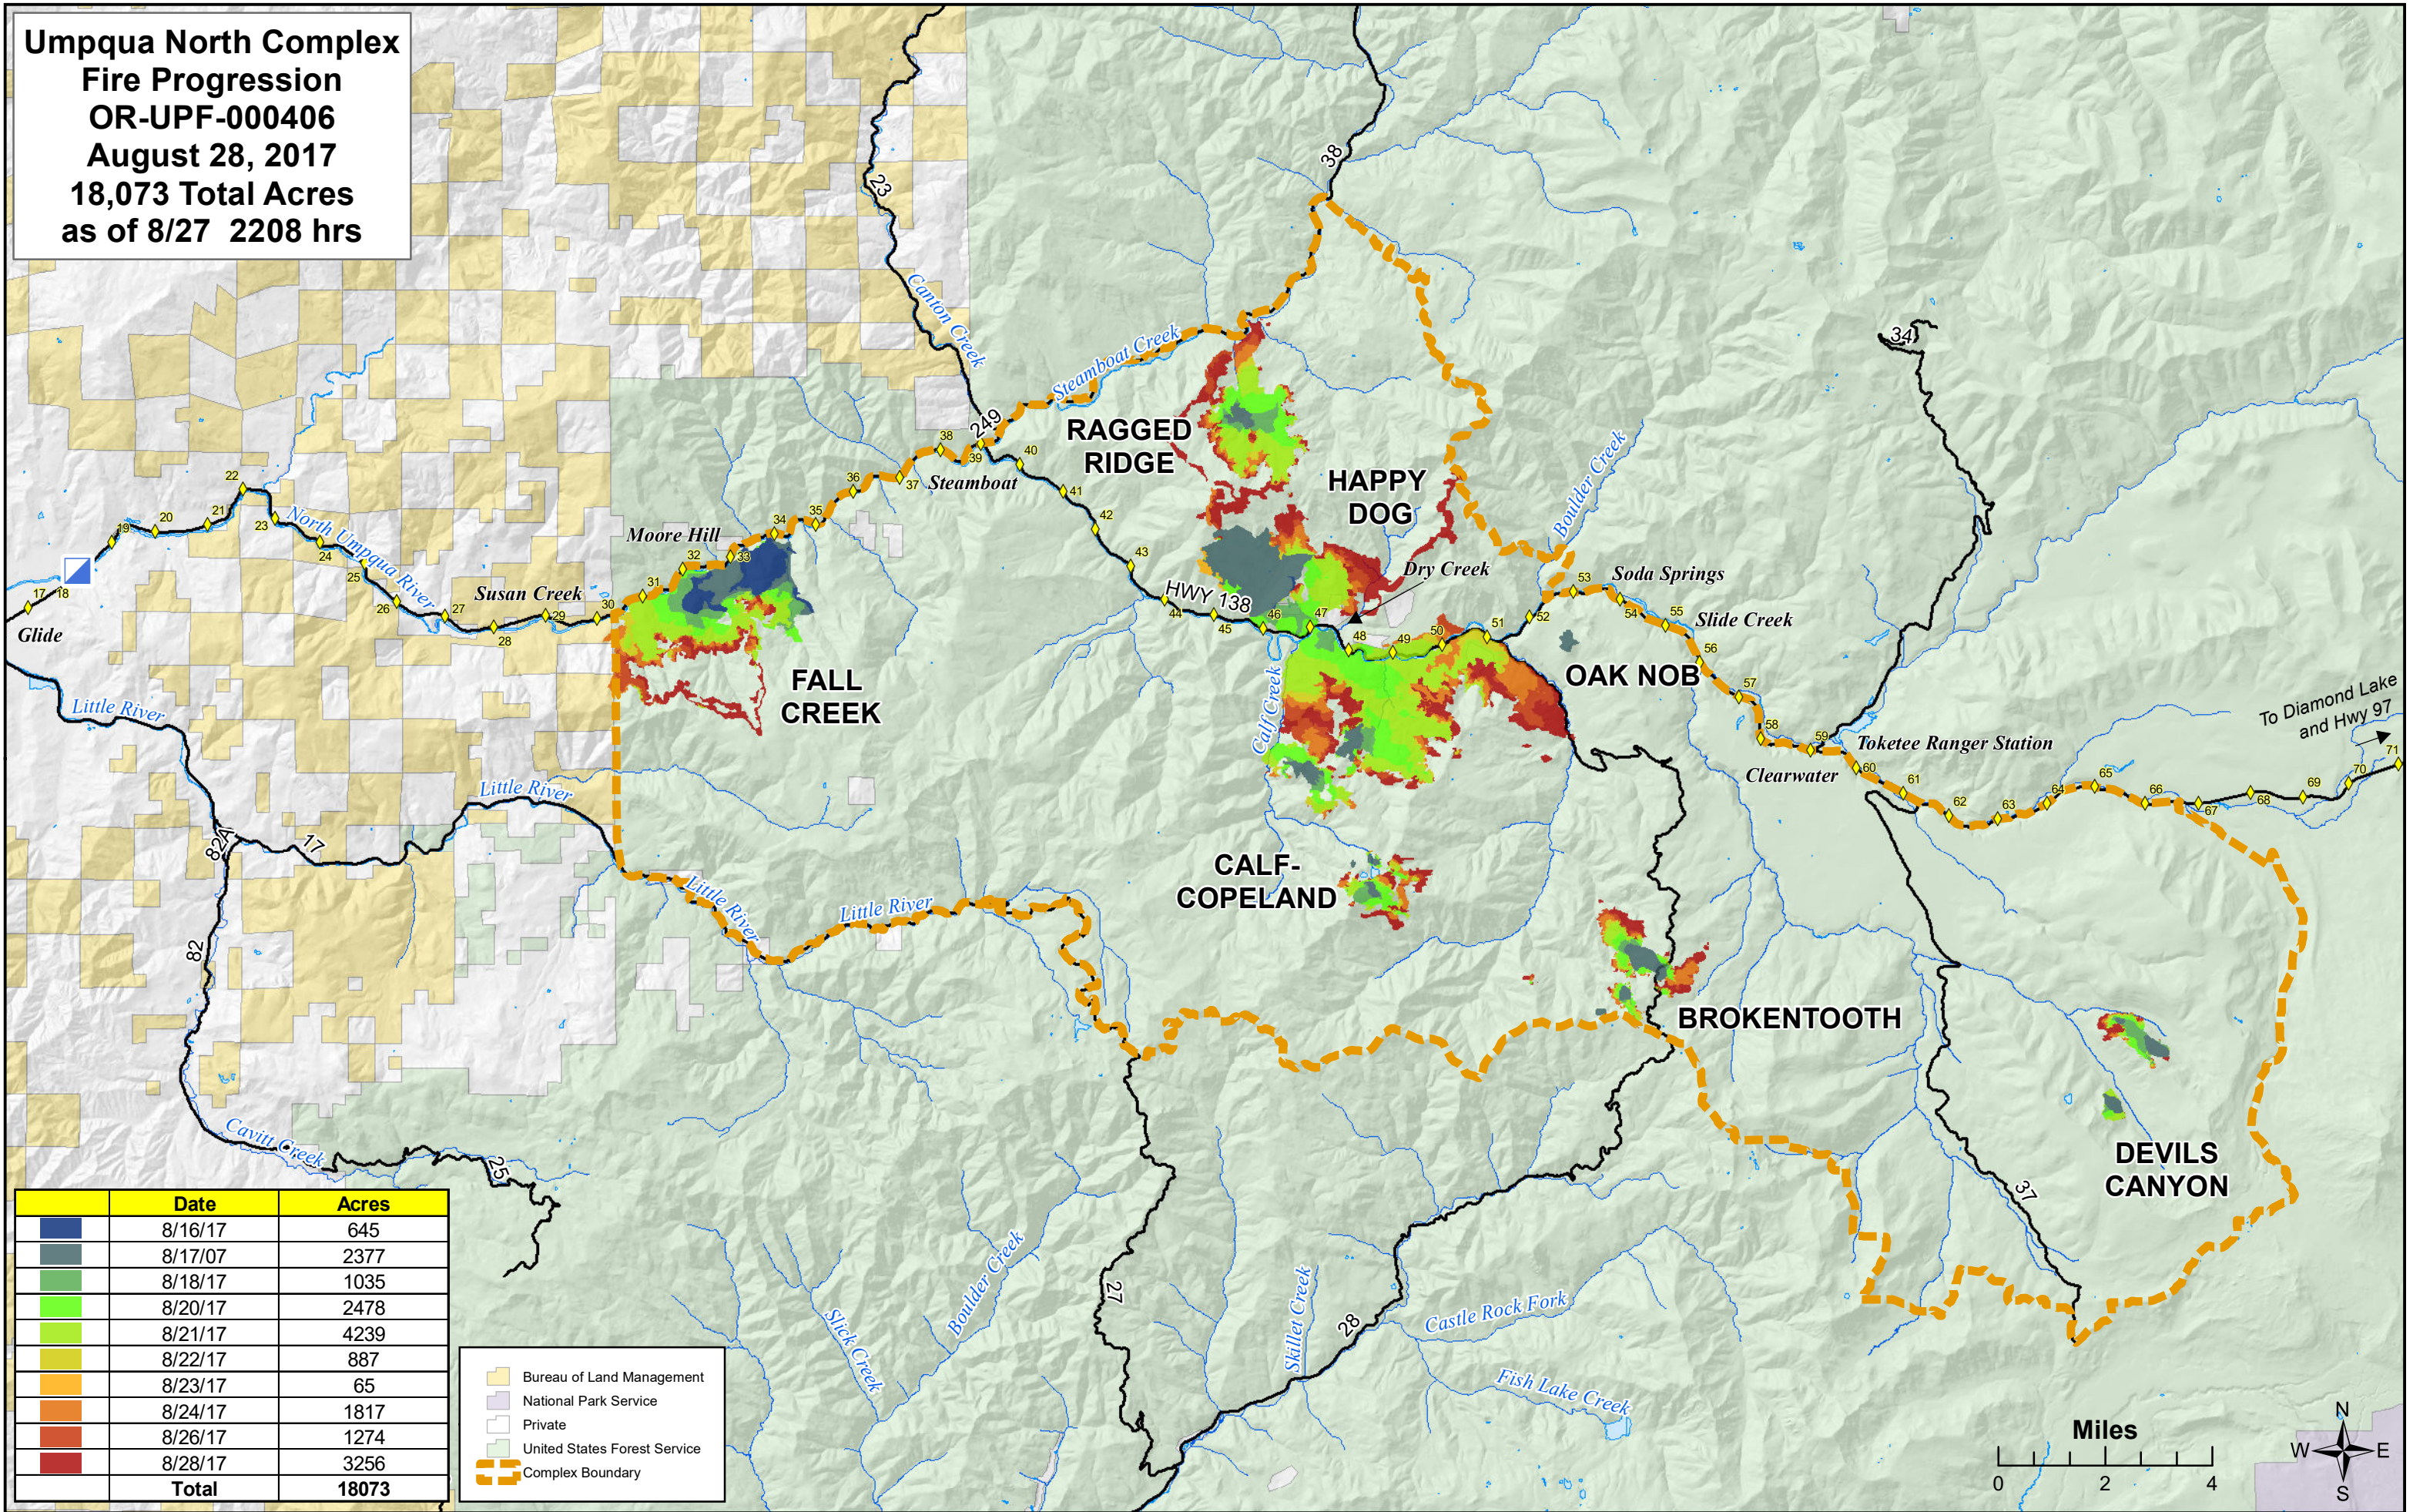

Umpqua North Complex
Fire Progression
OR-UPF-000406
August 28, 2017
18,073 Total Acres
as of 8/27 2208 hrs

Date	Acres
8/16/17	645
8/17/17	2377
8/18/17	1035
8/20/17	2478
8/21/17	4239
8/22/17	887
8/23/17	65
8/24/17	1817
8/26/17	1274
8/28/17	3256
Total	18073

	Bureau of Land Management
	National Park Service
	Private
	United States Forest Service
	Complex Boundary