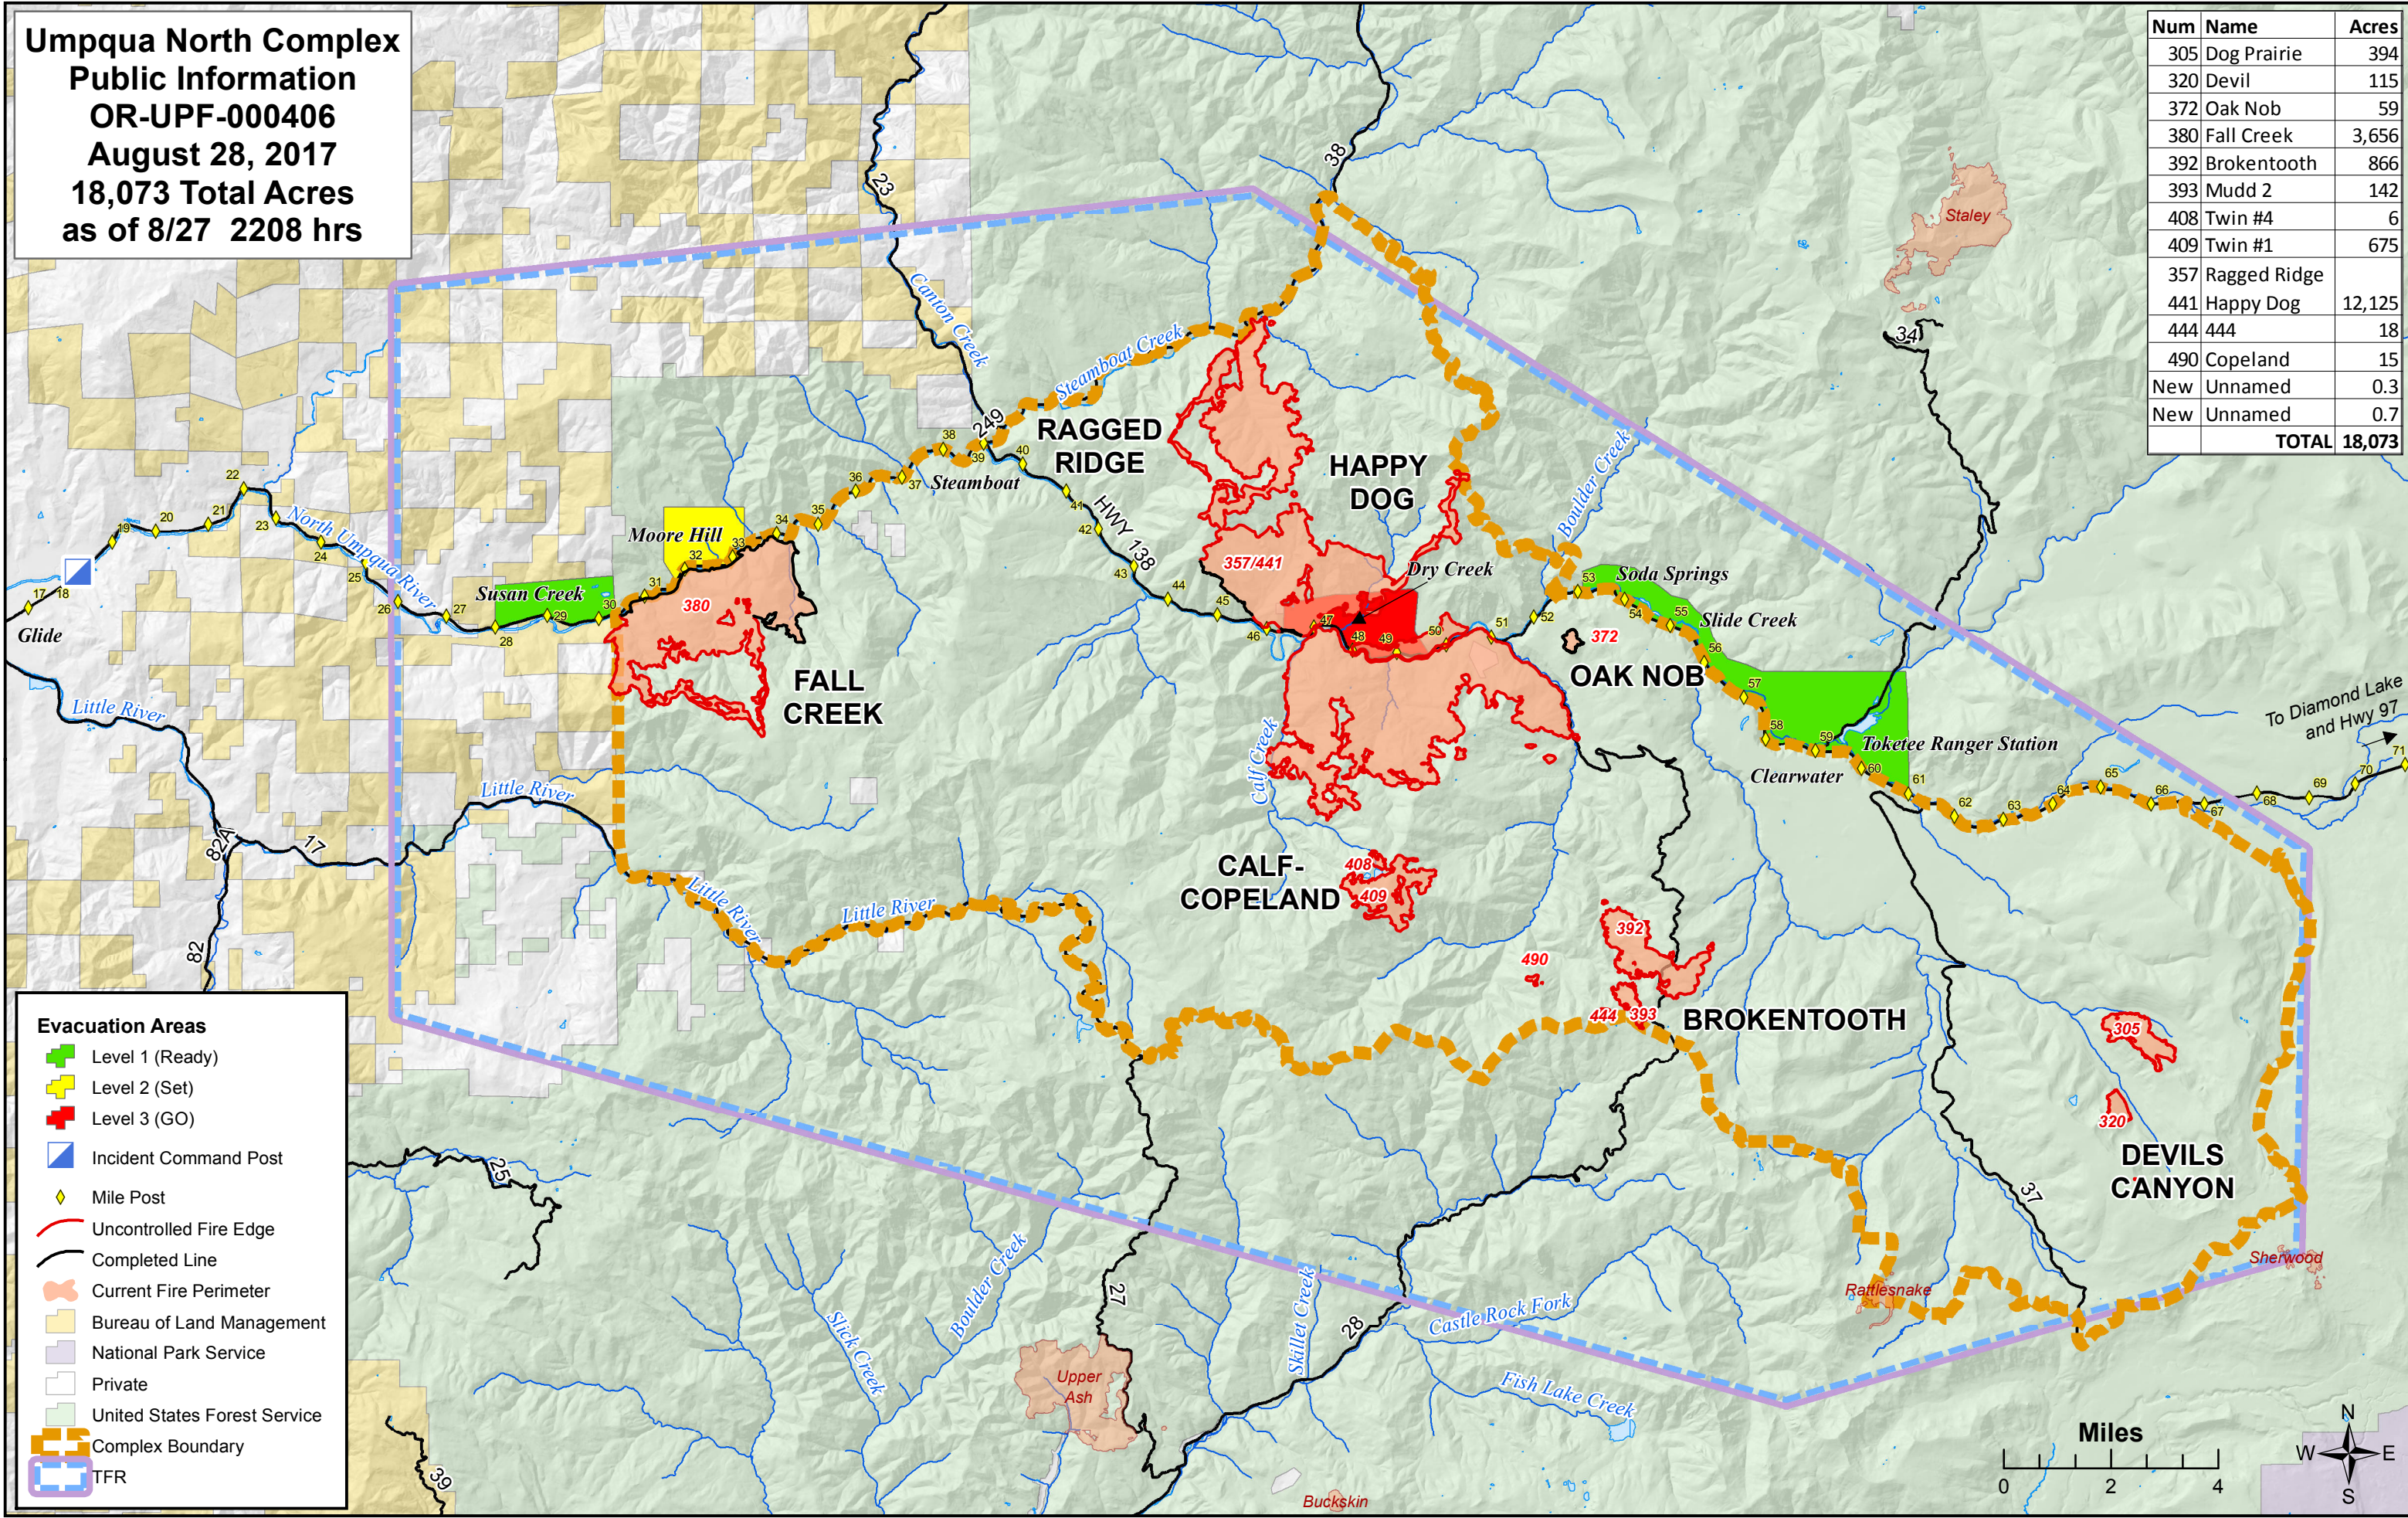

**Umpqua North Complex
Public Information
OR-UPF-000406
August 28, 2017
18,073 Total Acres
as of 8/27 2208 hrs**

Num	Name	Acres
305	Dog Prairie	394
320	Devil	115
372	Oak Nob	59
380	Fall Creek	3,656
392	Brokentooth	866
393	Mudd 2	142
408	Twin #4	6
409	Twin #1	675
357	Ragged Ridge	
441	Happy Dog	12,125
444	444	18
490	Copeland	15
New	Unnamed	0.3
New	Unnamed	0.7
	TOTAL	18,073

Evacuation Areas

- Level 1 (Ready)
- Level 2 (Set)
- Level 3 (GO)
- Incident Command Post
- ◆ Mile Post
- Uncontrolled Fire Edge
- Completed Line
- Current Fire Perimeter
- Bureau of Land Management
- National Park Service
- Private
- United States Forest Service
- Complex Boundary
- TFR