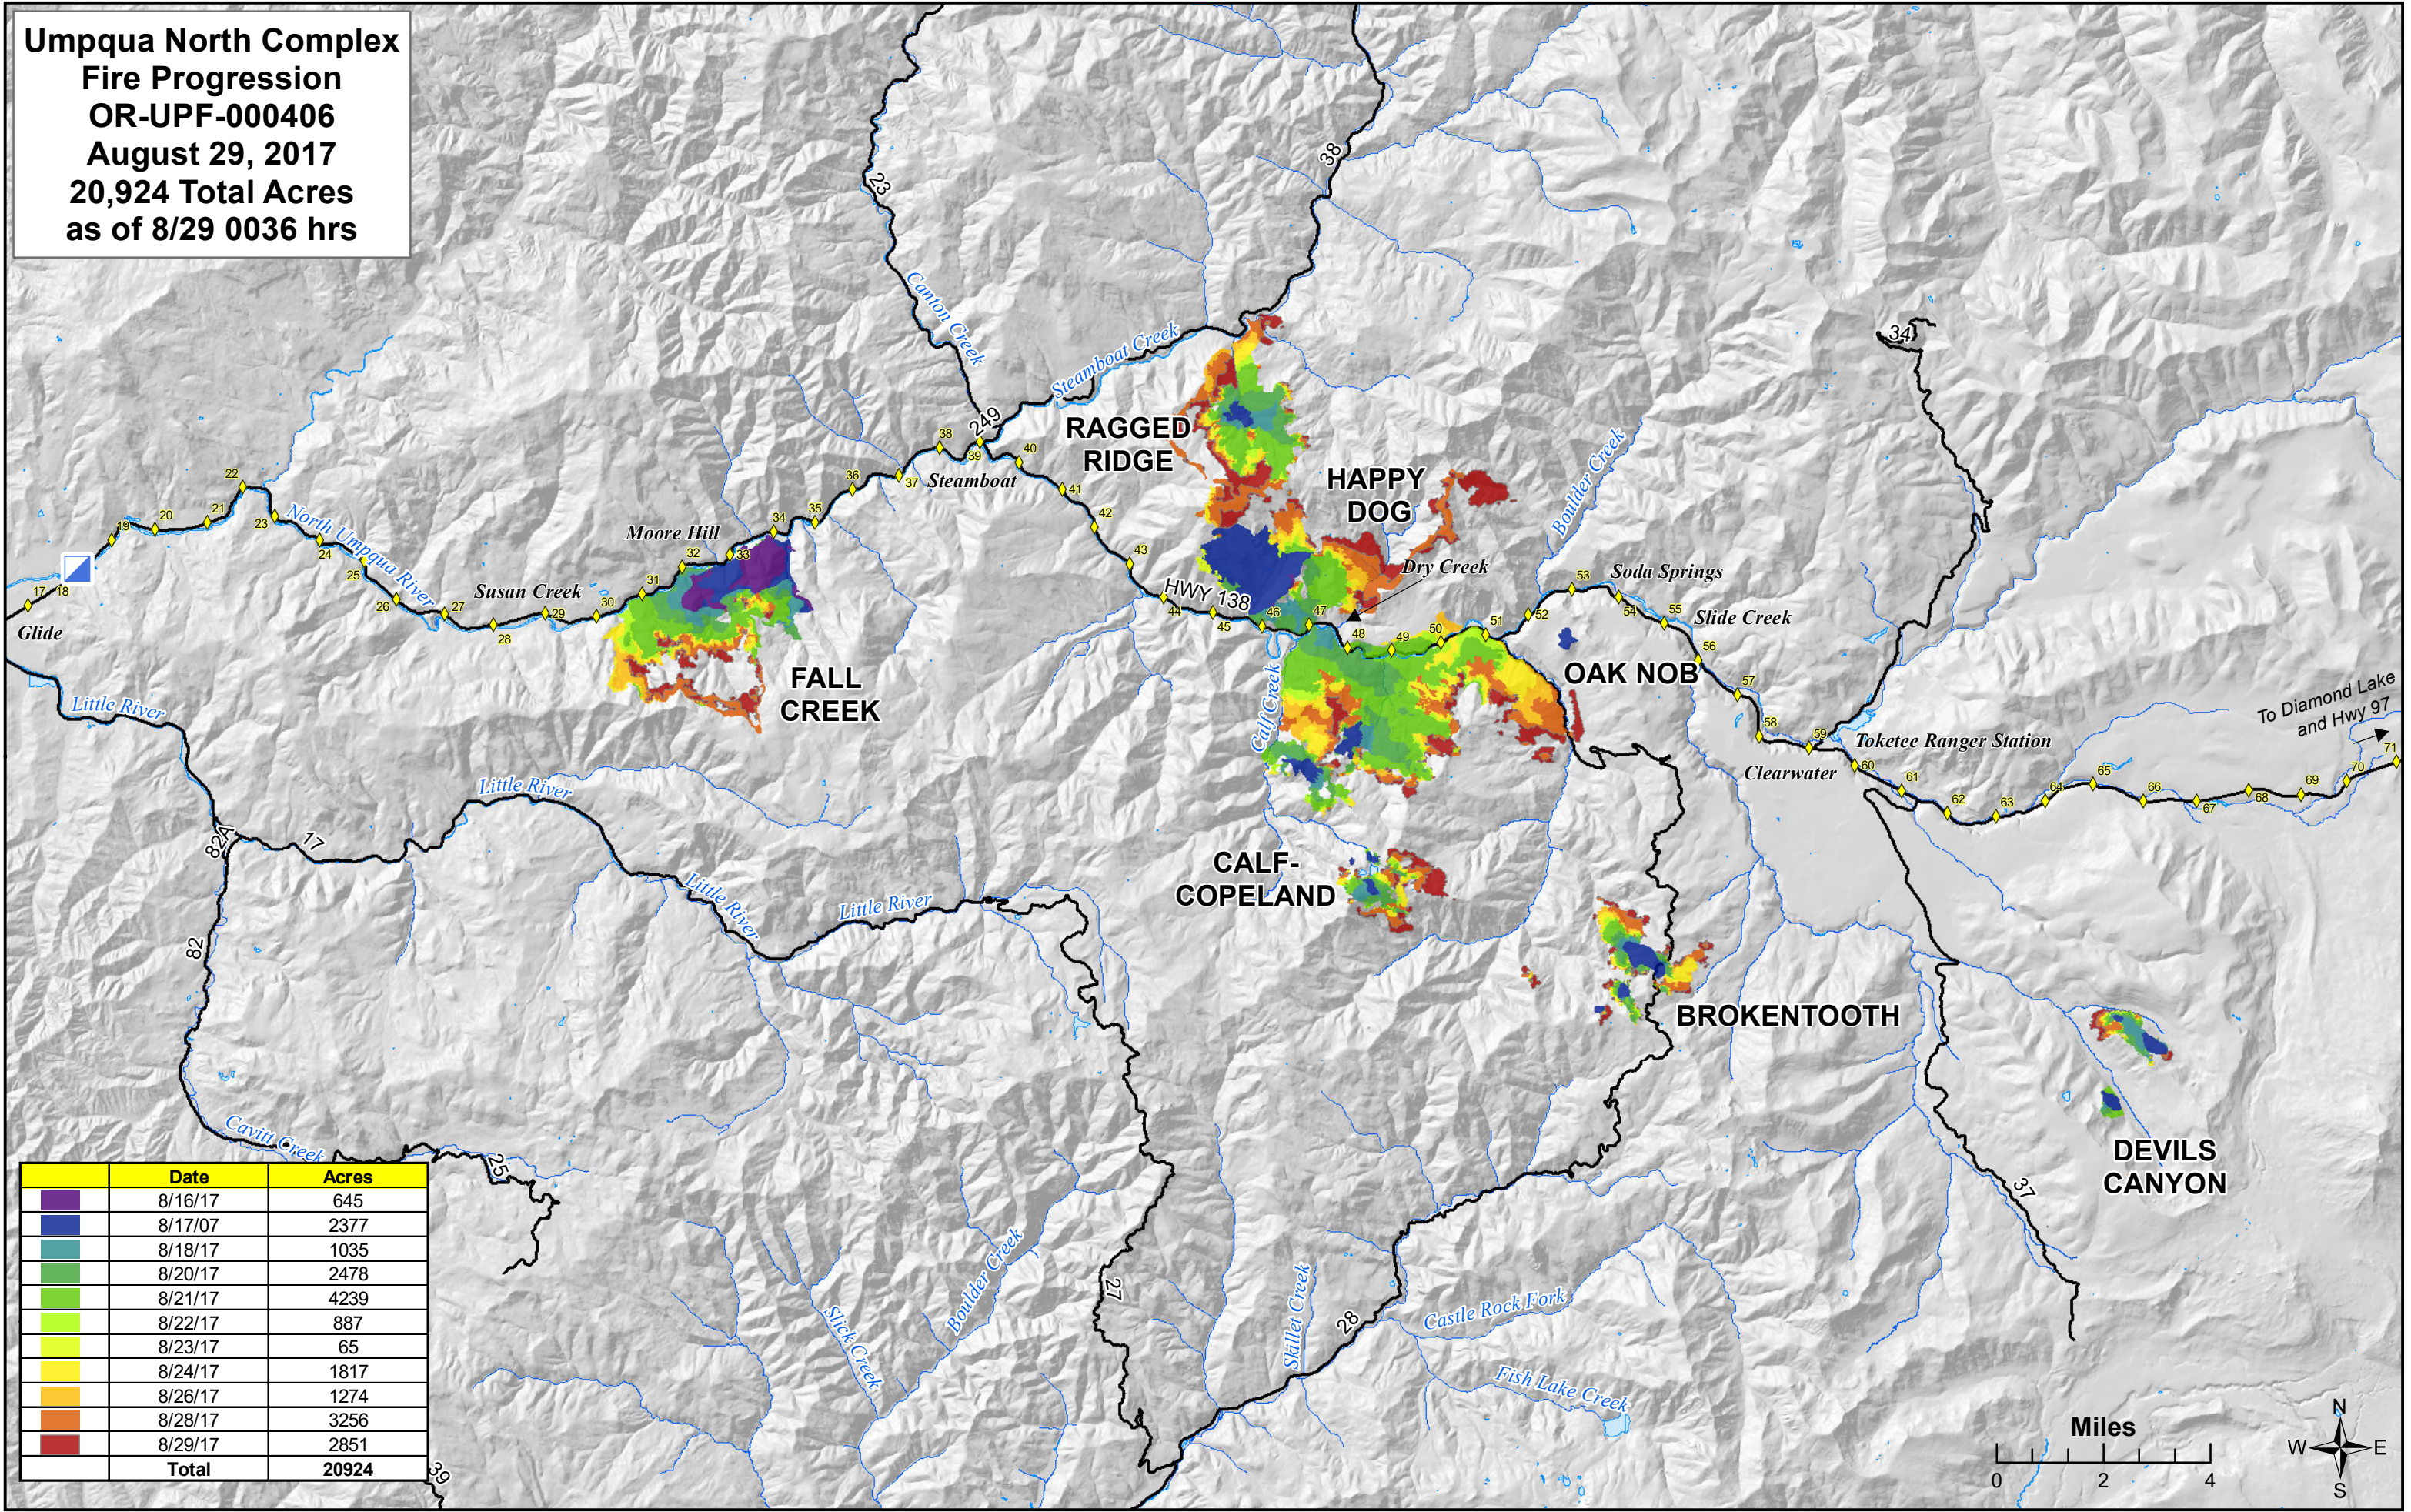

**Umpqua North Complex
Fire Progression
OR-UPF-000406
August 29, 2017
20,924 Total Acres
as of 8/29 0036 hrs**

Date	Acres
8/16/17	645
8/17/17	2377
8/18/17	1035
8/20/17	2478
8/21/17	4239
8/22/17	887
8/23/17	65
8/24/17	1817
8/26/17	1274
8/28/17	3256
8/29/17	2851
Total	20924