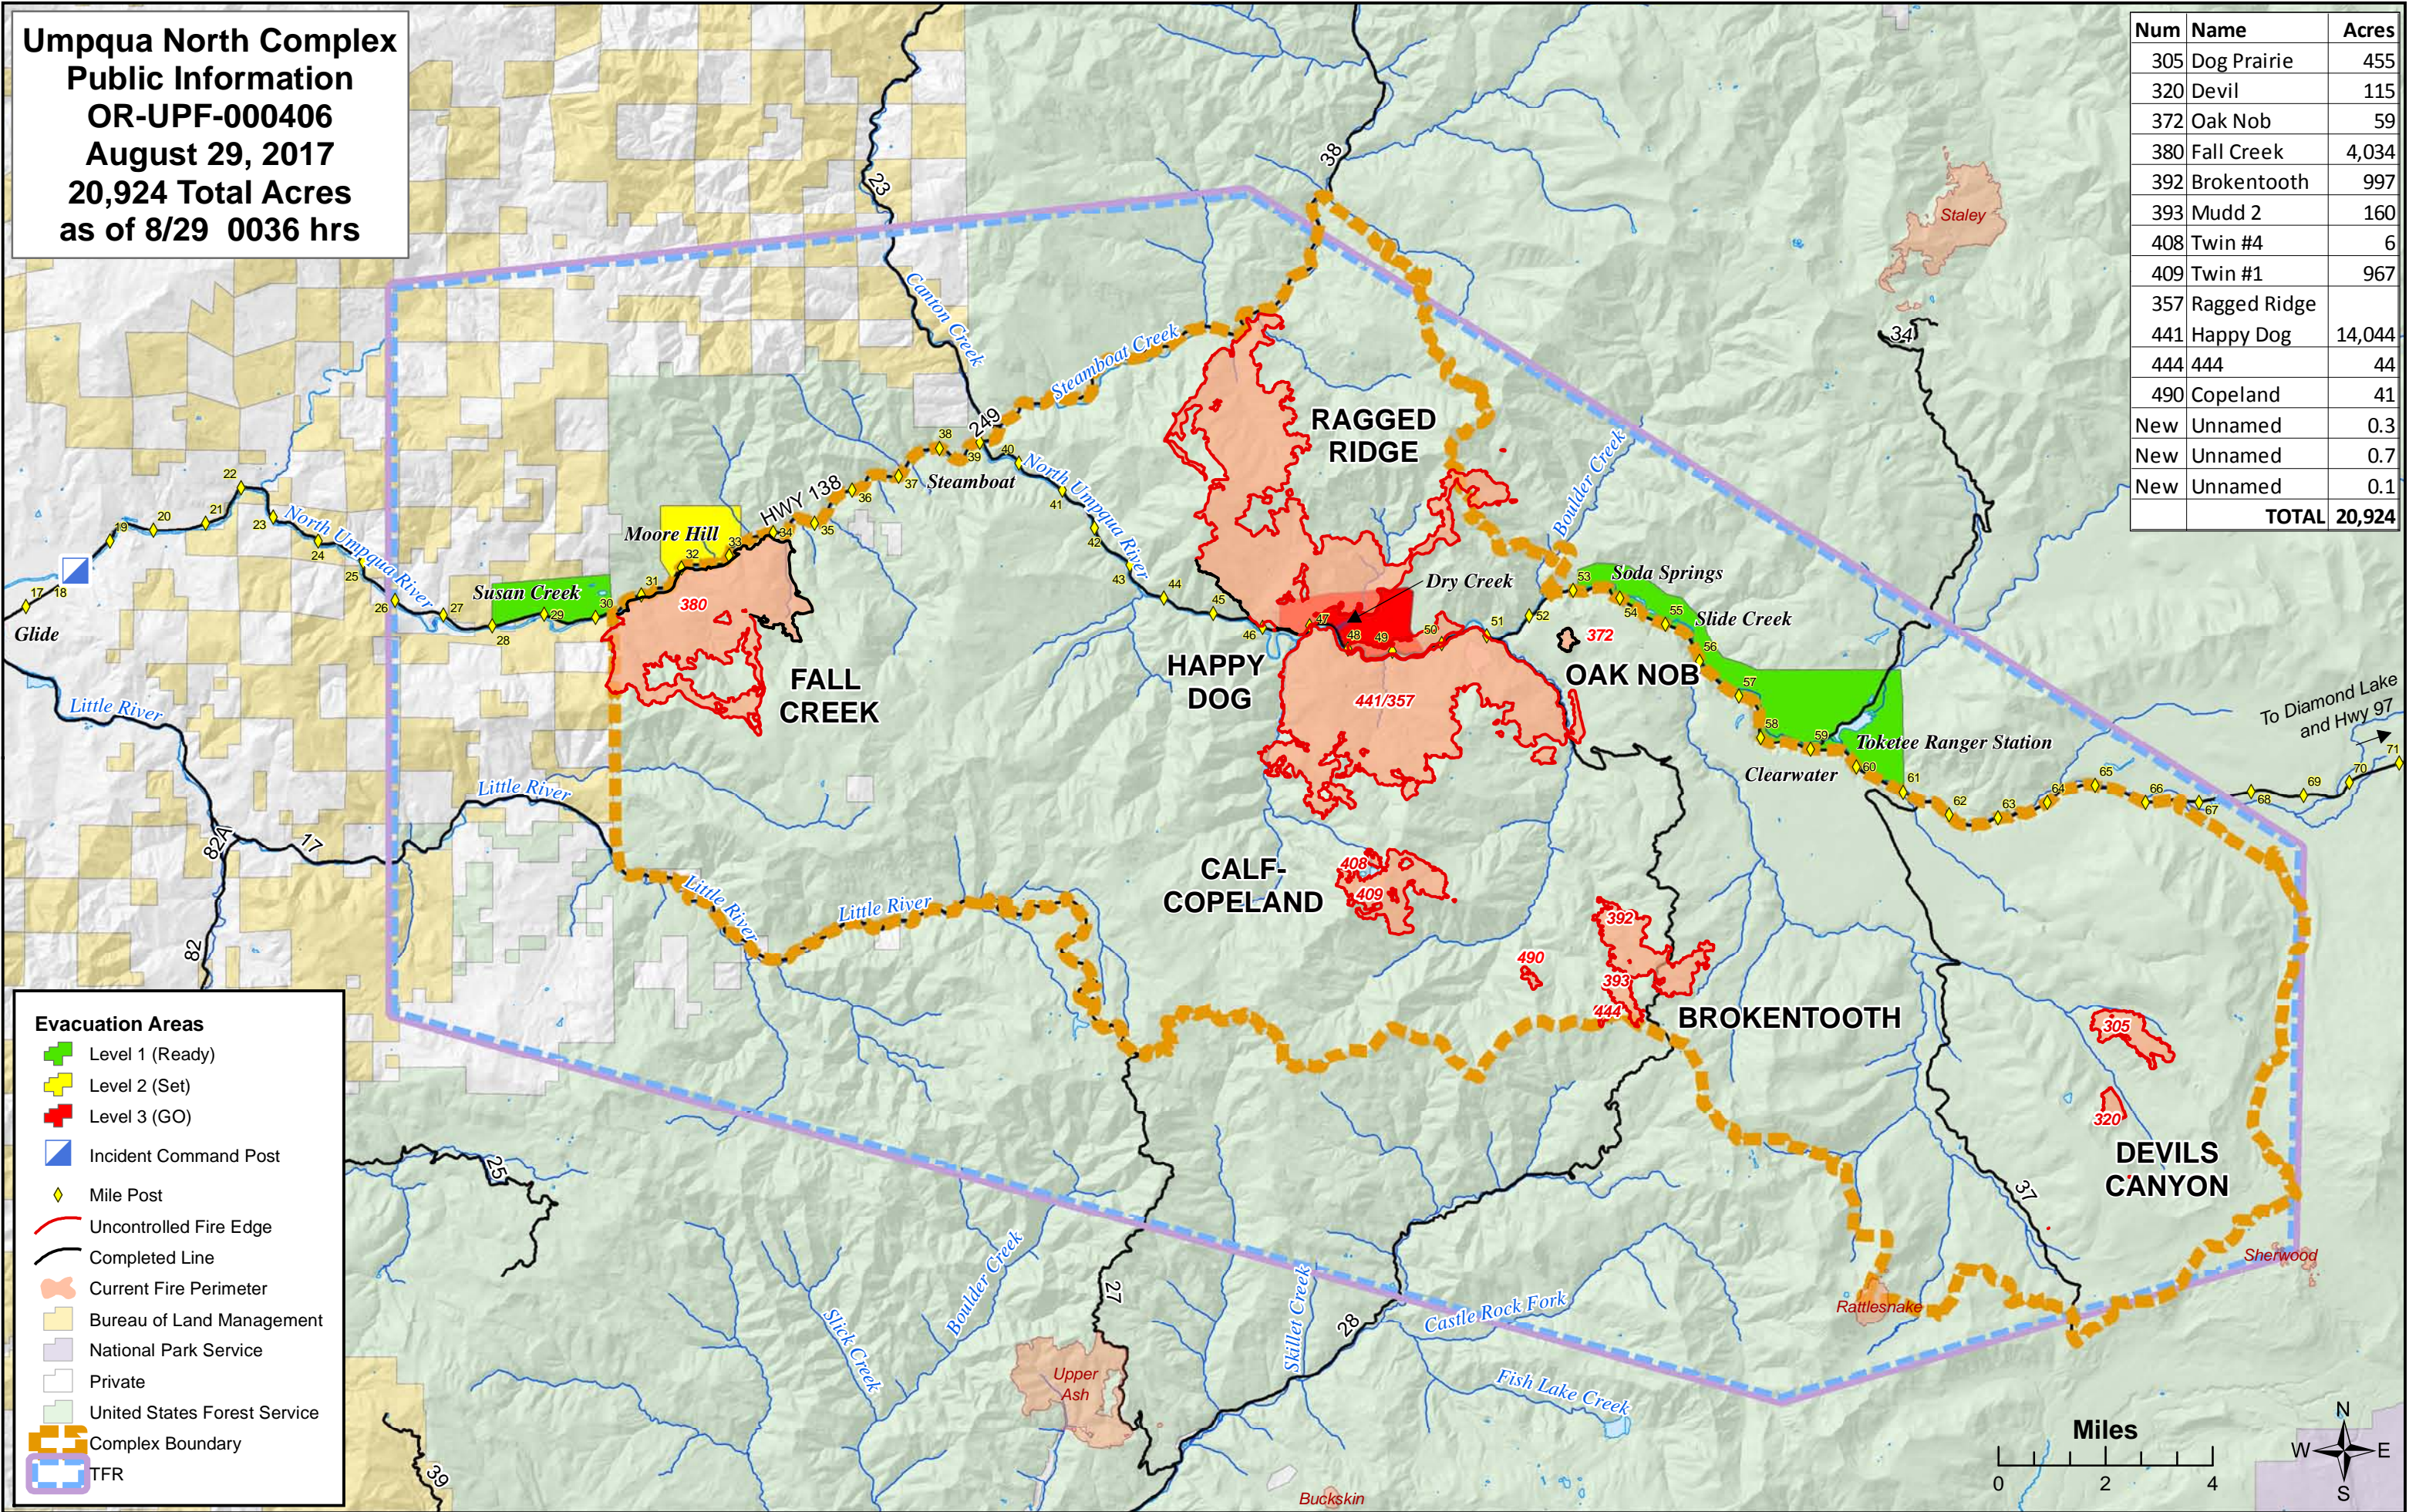

**Umpqua North Complex
Public Information
OR-UPF-000406
August 29, 2017
20,924 Total Acres
as of 8/29 0036 hrs**

Num	Name	Acres
305	Dog Prairie	455
320	Devil	115
372	Oak Nob	59
380	Fall Creek	4,034
392	Broketooth	997
393	Mudd 2	160
408	Twin #4	6
409	Twin #1	967
357	Ragged Ridge	
441	Happy Dog	14,044
444	444	44
490	Copeland	41
New	Unnamed	0.3
New	Unnamed	0.7
New	Unnamed	0.1
TOTAL		20,924

Evacuation Areas

- Level 1 (Ready)
- Level 2 (Set)
- Level 3 (GO)
- Incident Command Post
- ◆ Mile Post
- Uncontrolled Fire Edge
- Completed Line
- Current Fire Perimeter
- Bureau of Land Management
- National Park Service
- Private
- United States Forest Service
- Complex Boundary
- TFR