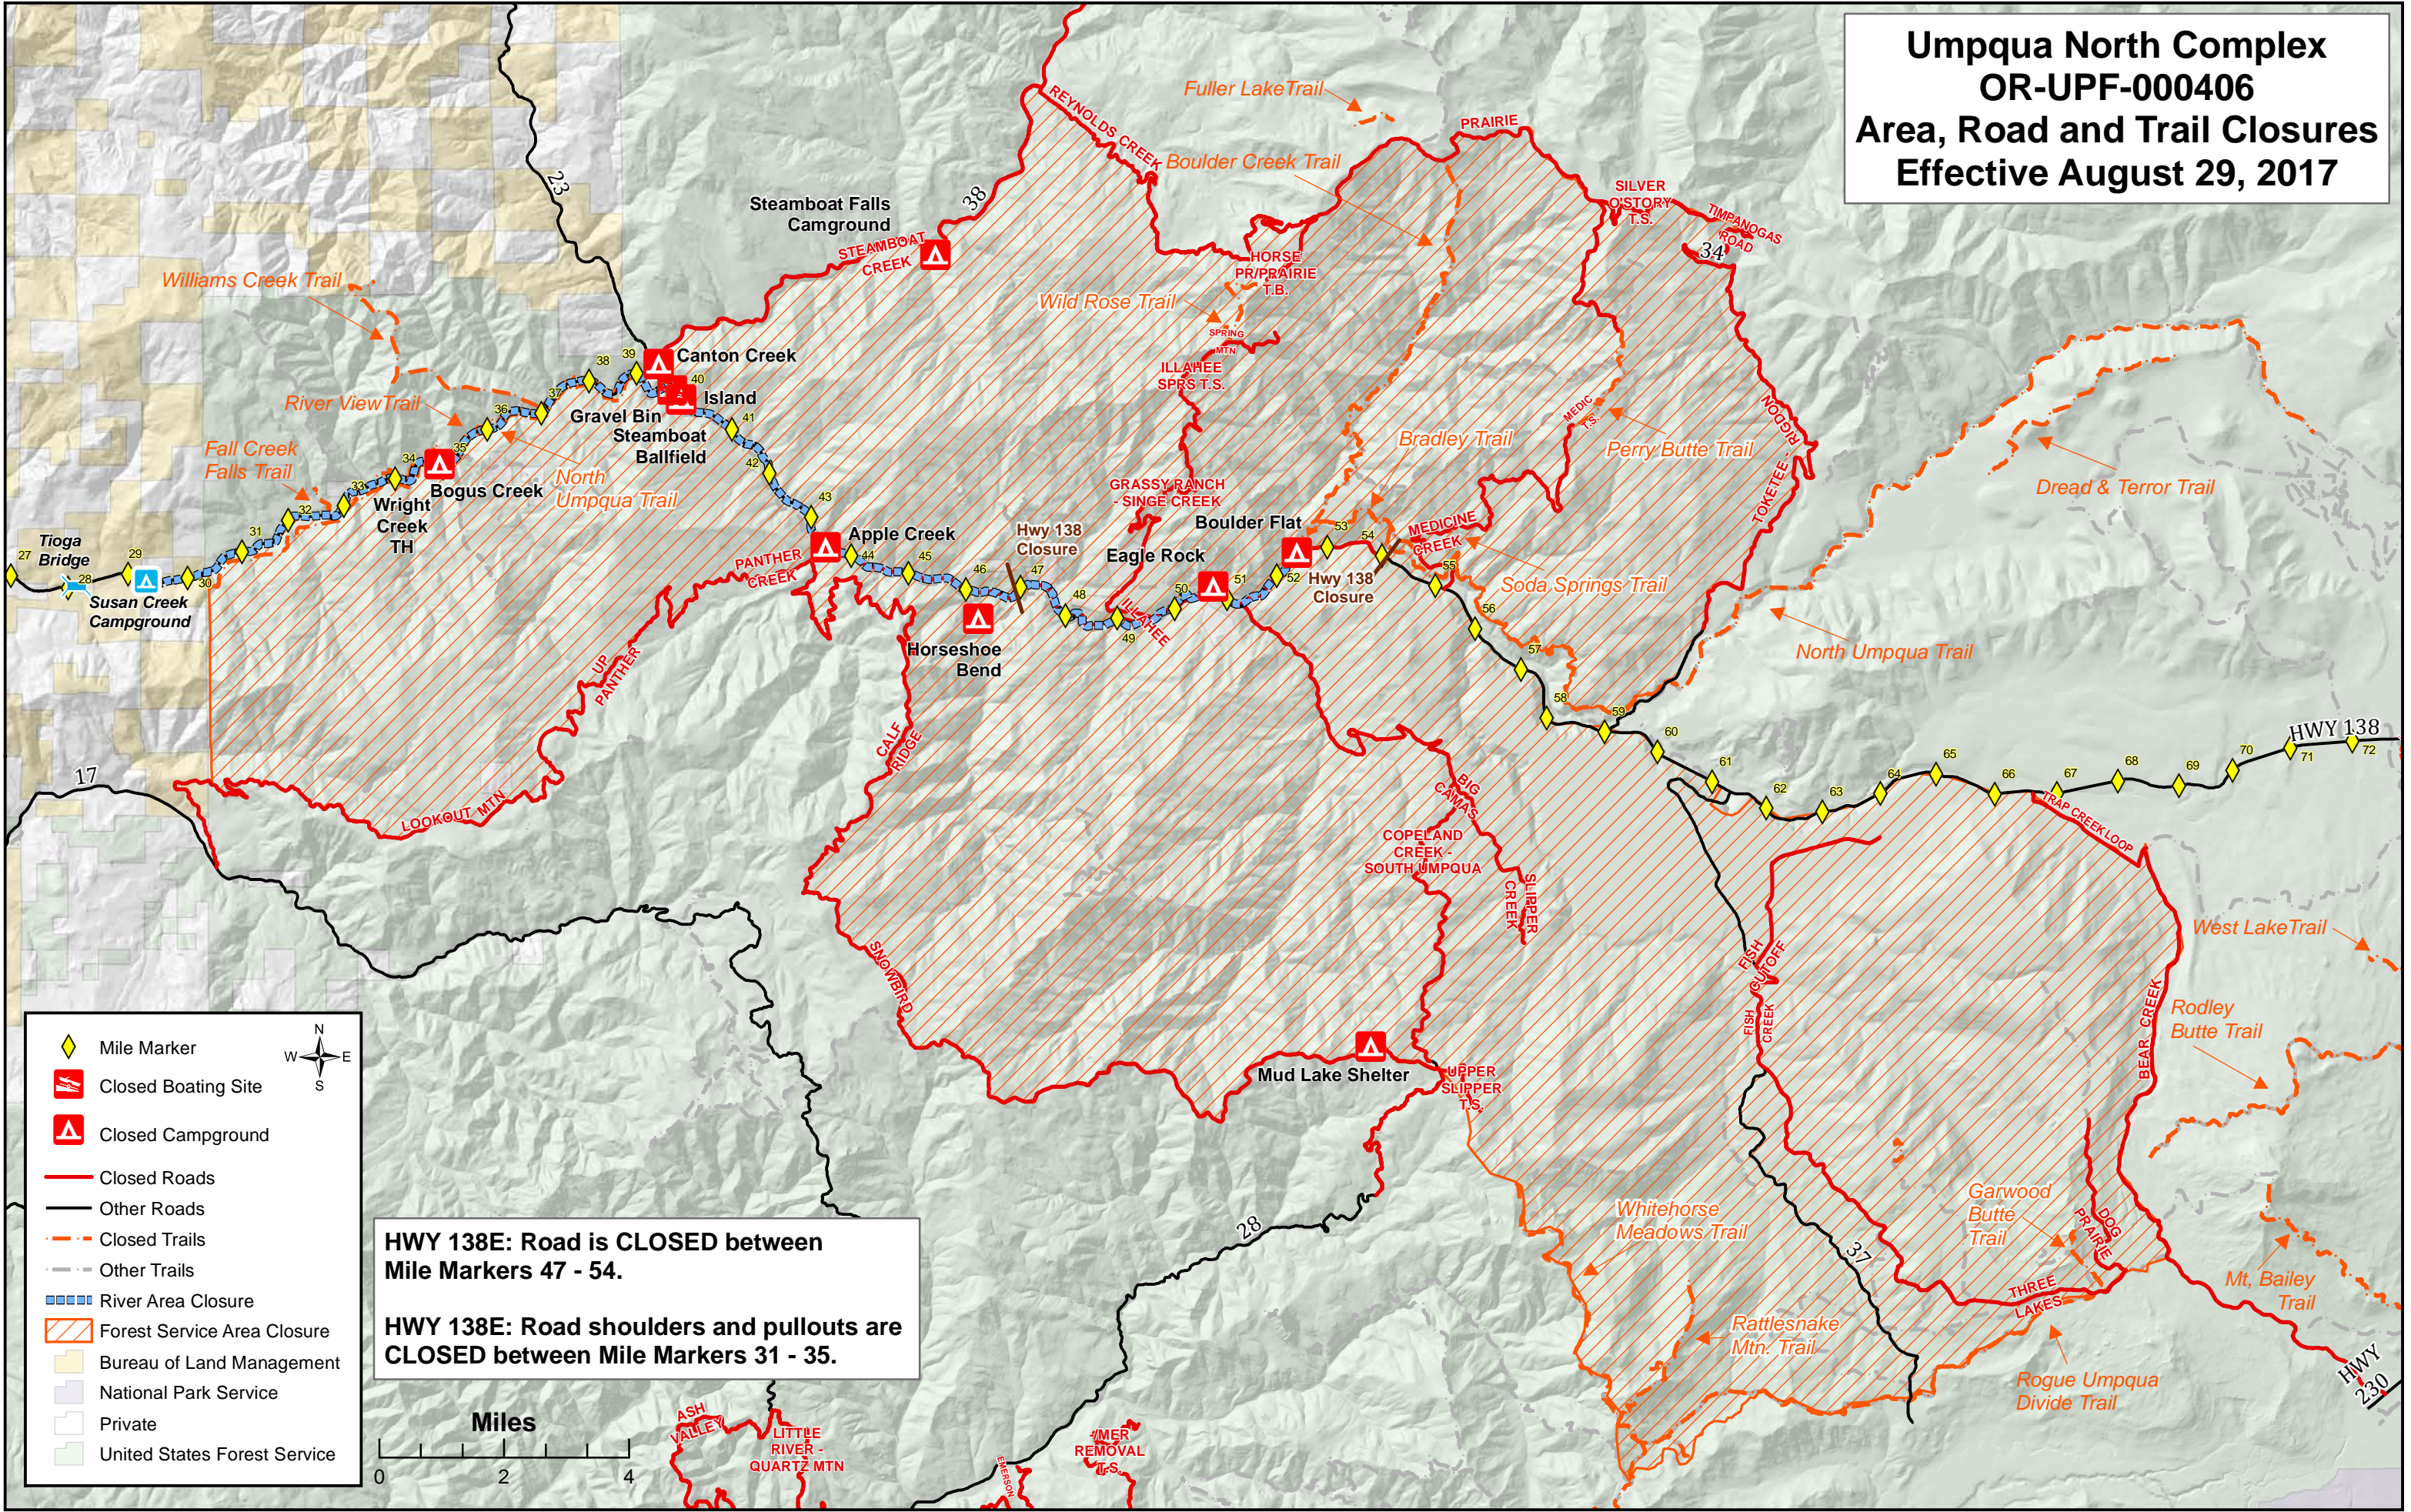

Umpqua North Complex OR-UPF-000406 Area, Road and Trail Closures Effective August 29, 2017

- Mile Marker
- Closed Boating Site
- Closed Campground
- Closed Roads
- Other Roads
- Closed Trails
- Other Trails
- River Area Closure
- Forest Service Area Closure
- Bureau of Land Management
- National Park Service
- Private
- United States Forest Service

HWY 138E: Road is CLOSED between Mile Markers 47 - 54.

HWY 138E: Road shoulders and pullouts are CLOSED between Mile Markers 31 - 35.