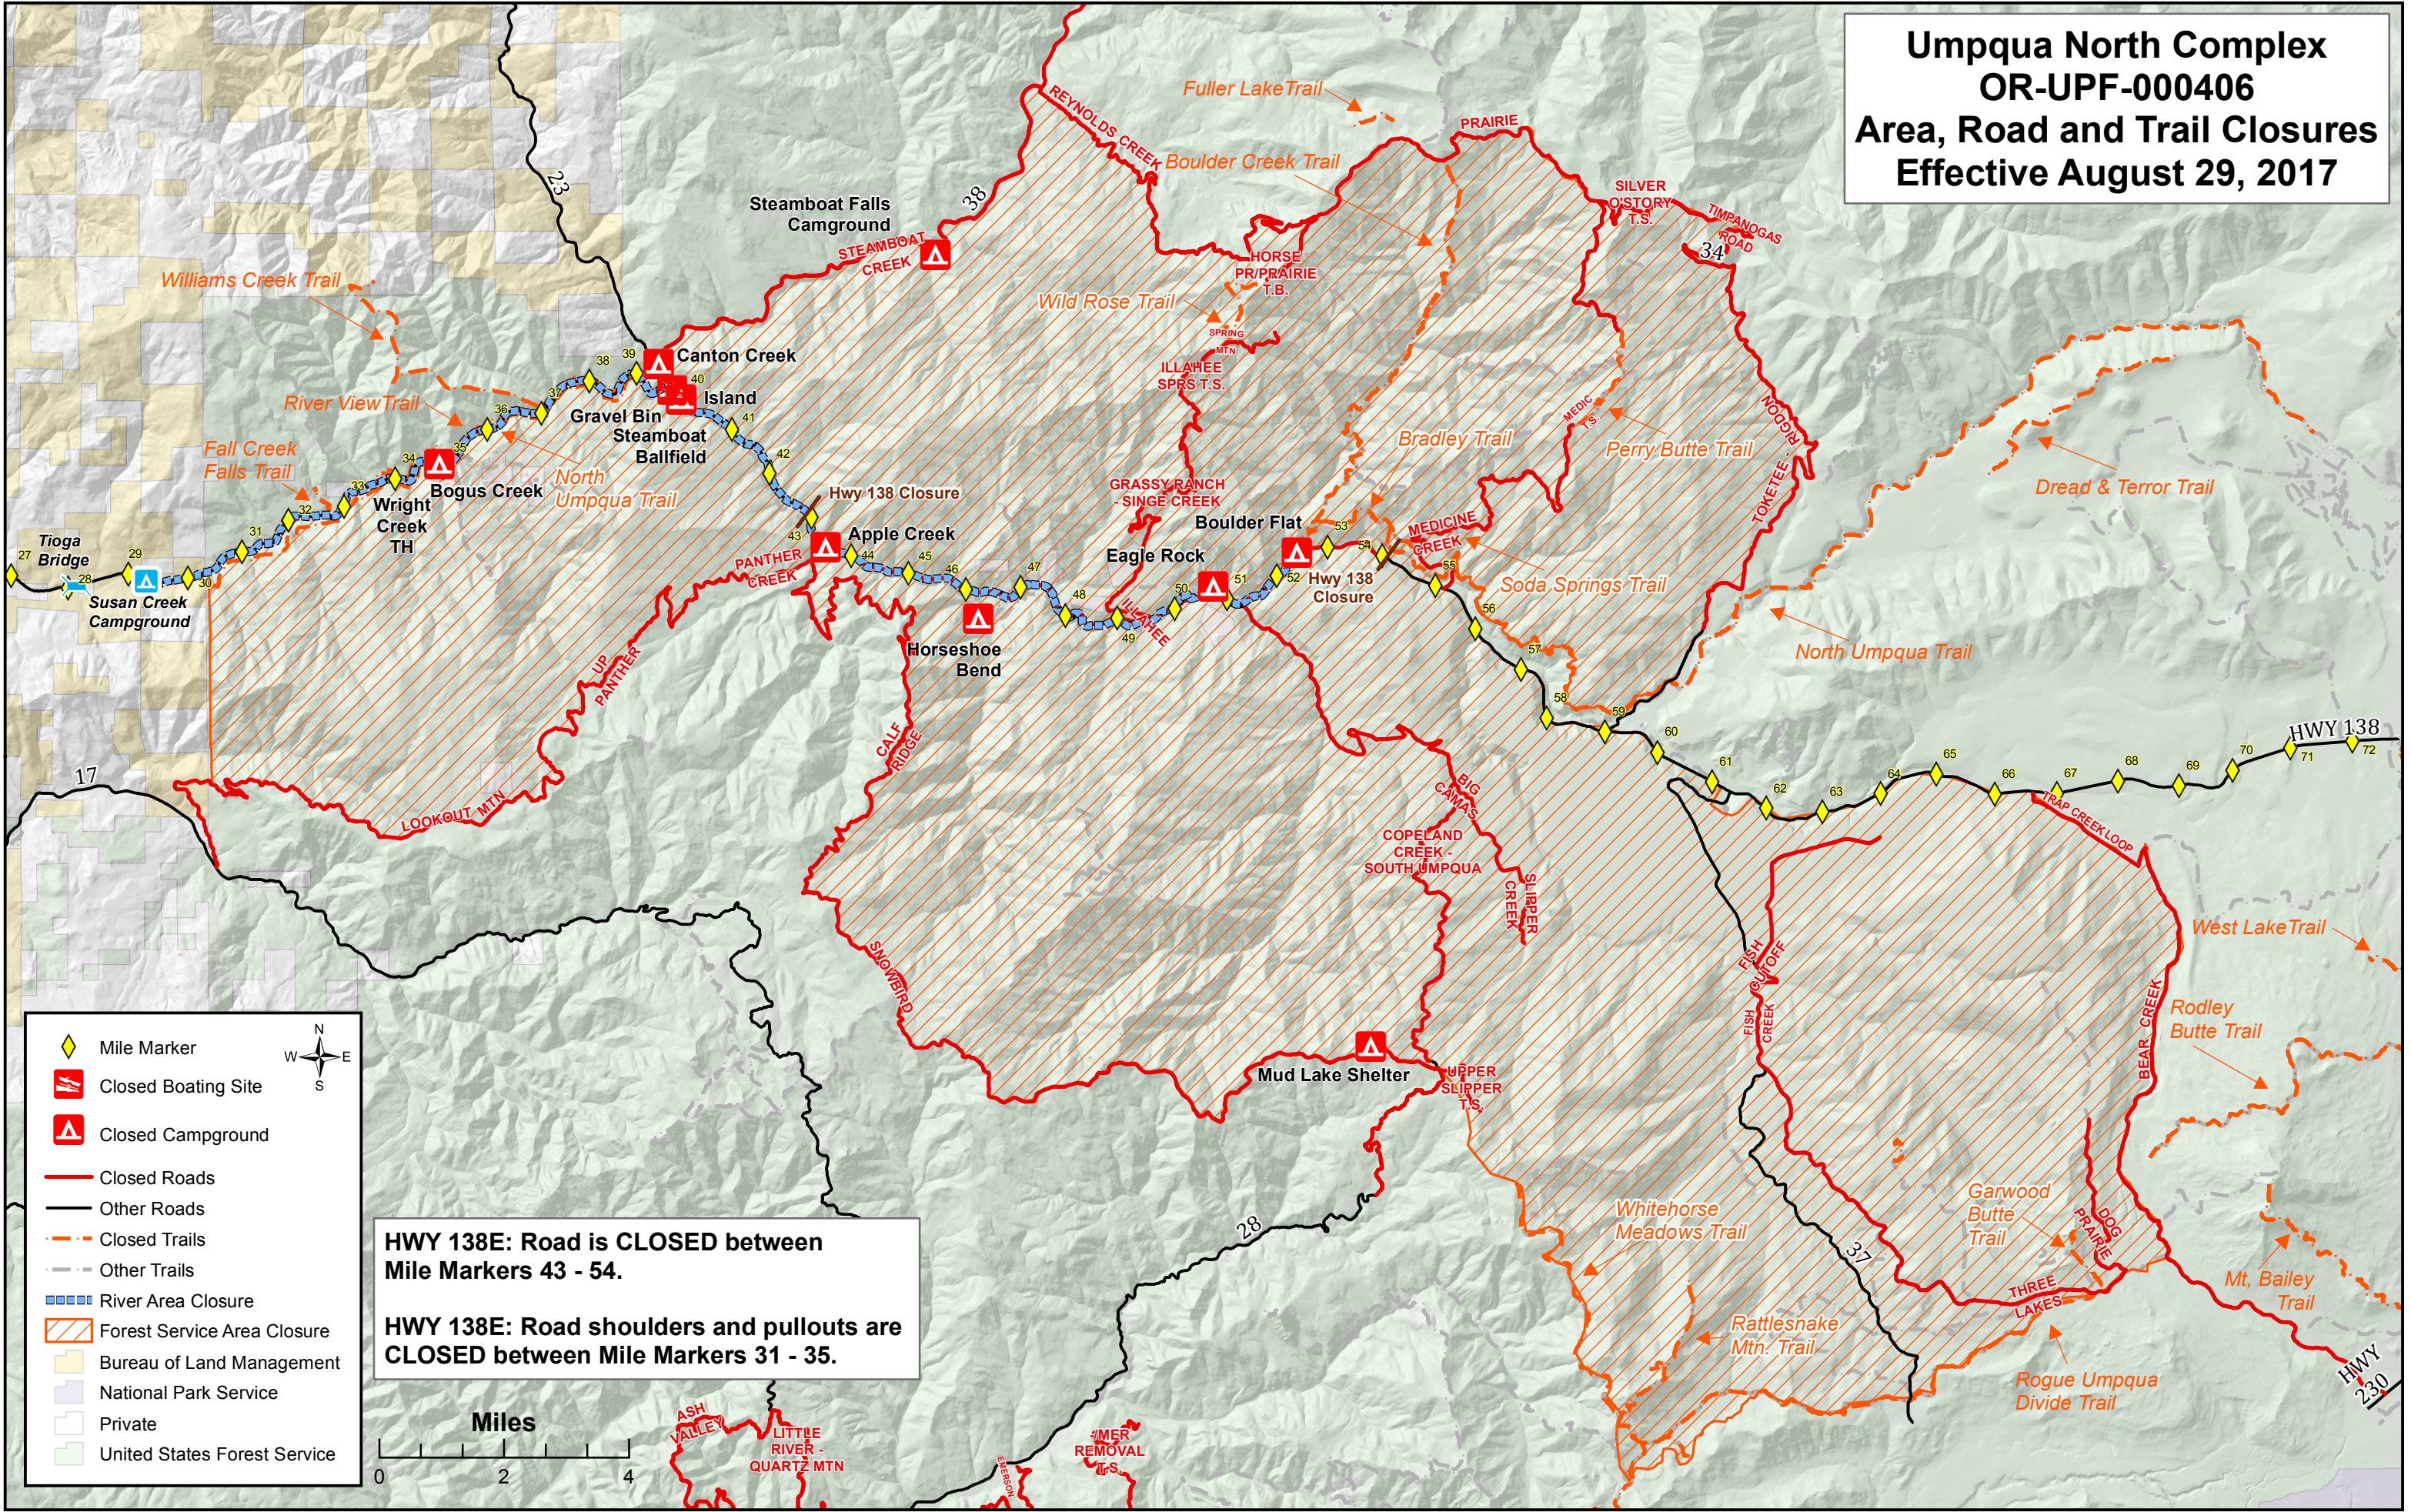

**Umpqua North Complex
OR-UPF-00406
Area, Road and Trail Closures
Effective August 29, 2017**

HWY 138E: Road is CLOSED between Mile Markers 43 - 54.

HWY 138E: Road shoulders and pullouts are CLOSED between Mile Markers 31 - 35.

- Mile Marker
- Closed Boating Site
- Closed Campground
- Closed Roads
- Other Roads
- Closed Trails
- Other Trails
- River Area Closure
- Forest Service Area Closure
- Bureau of Land Management
- National Park Service
- Private
- United States Forest Service