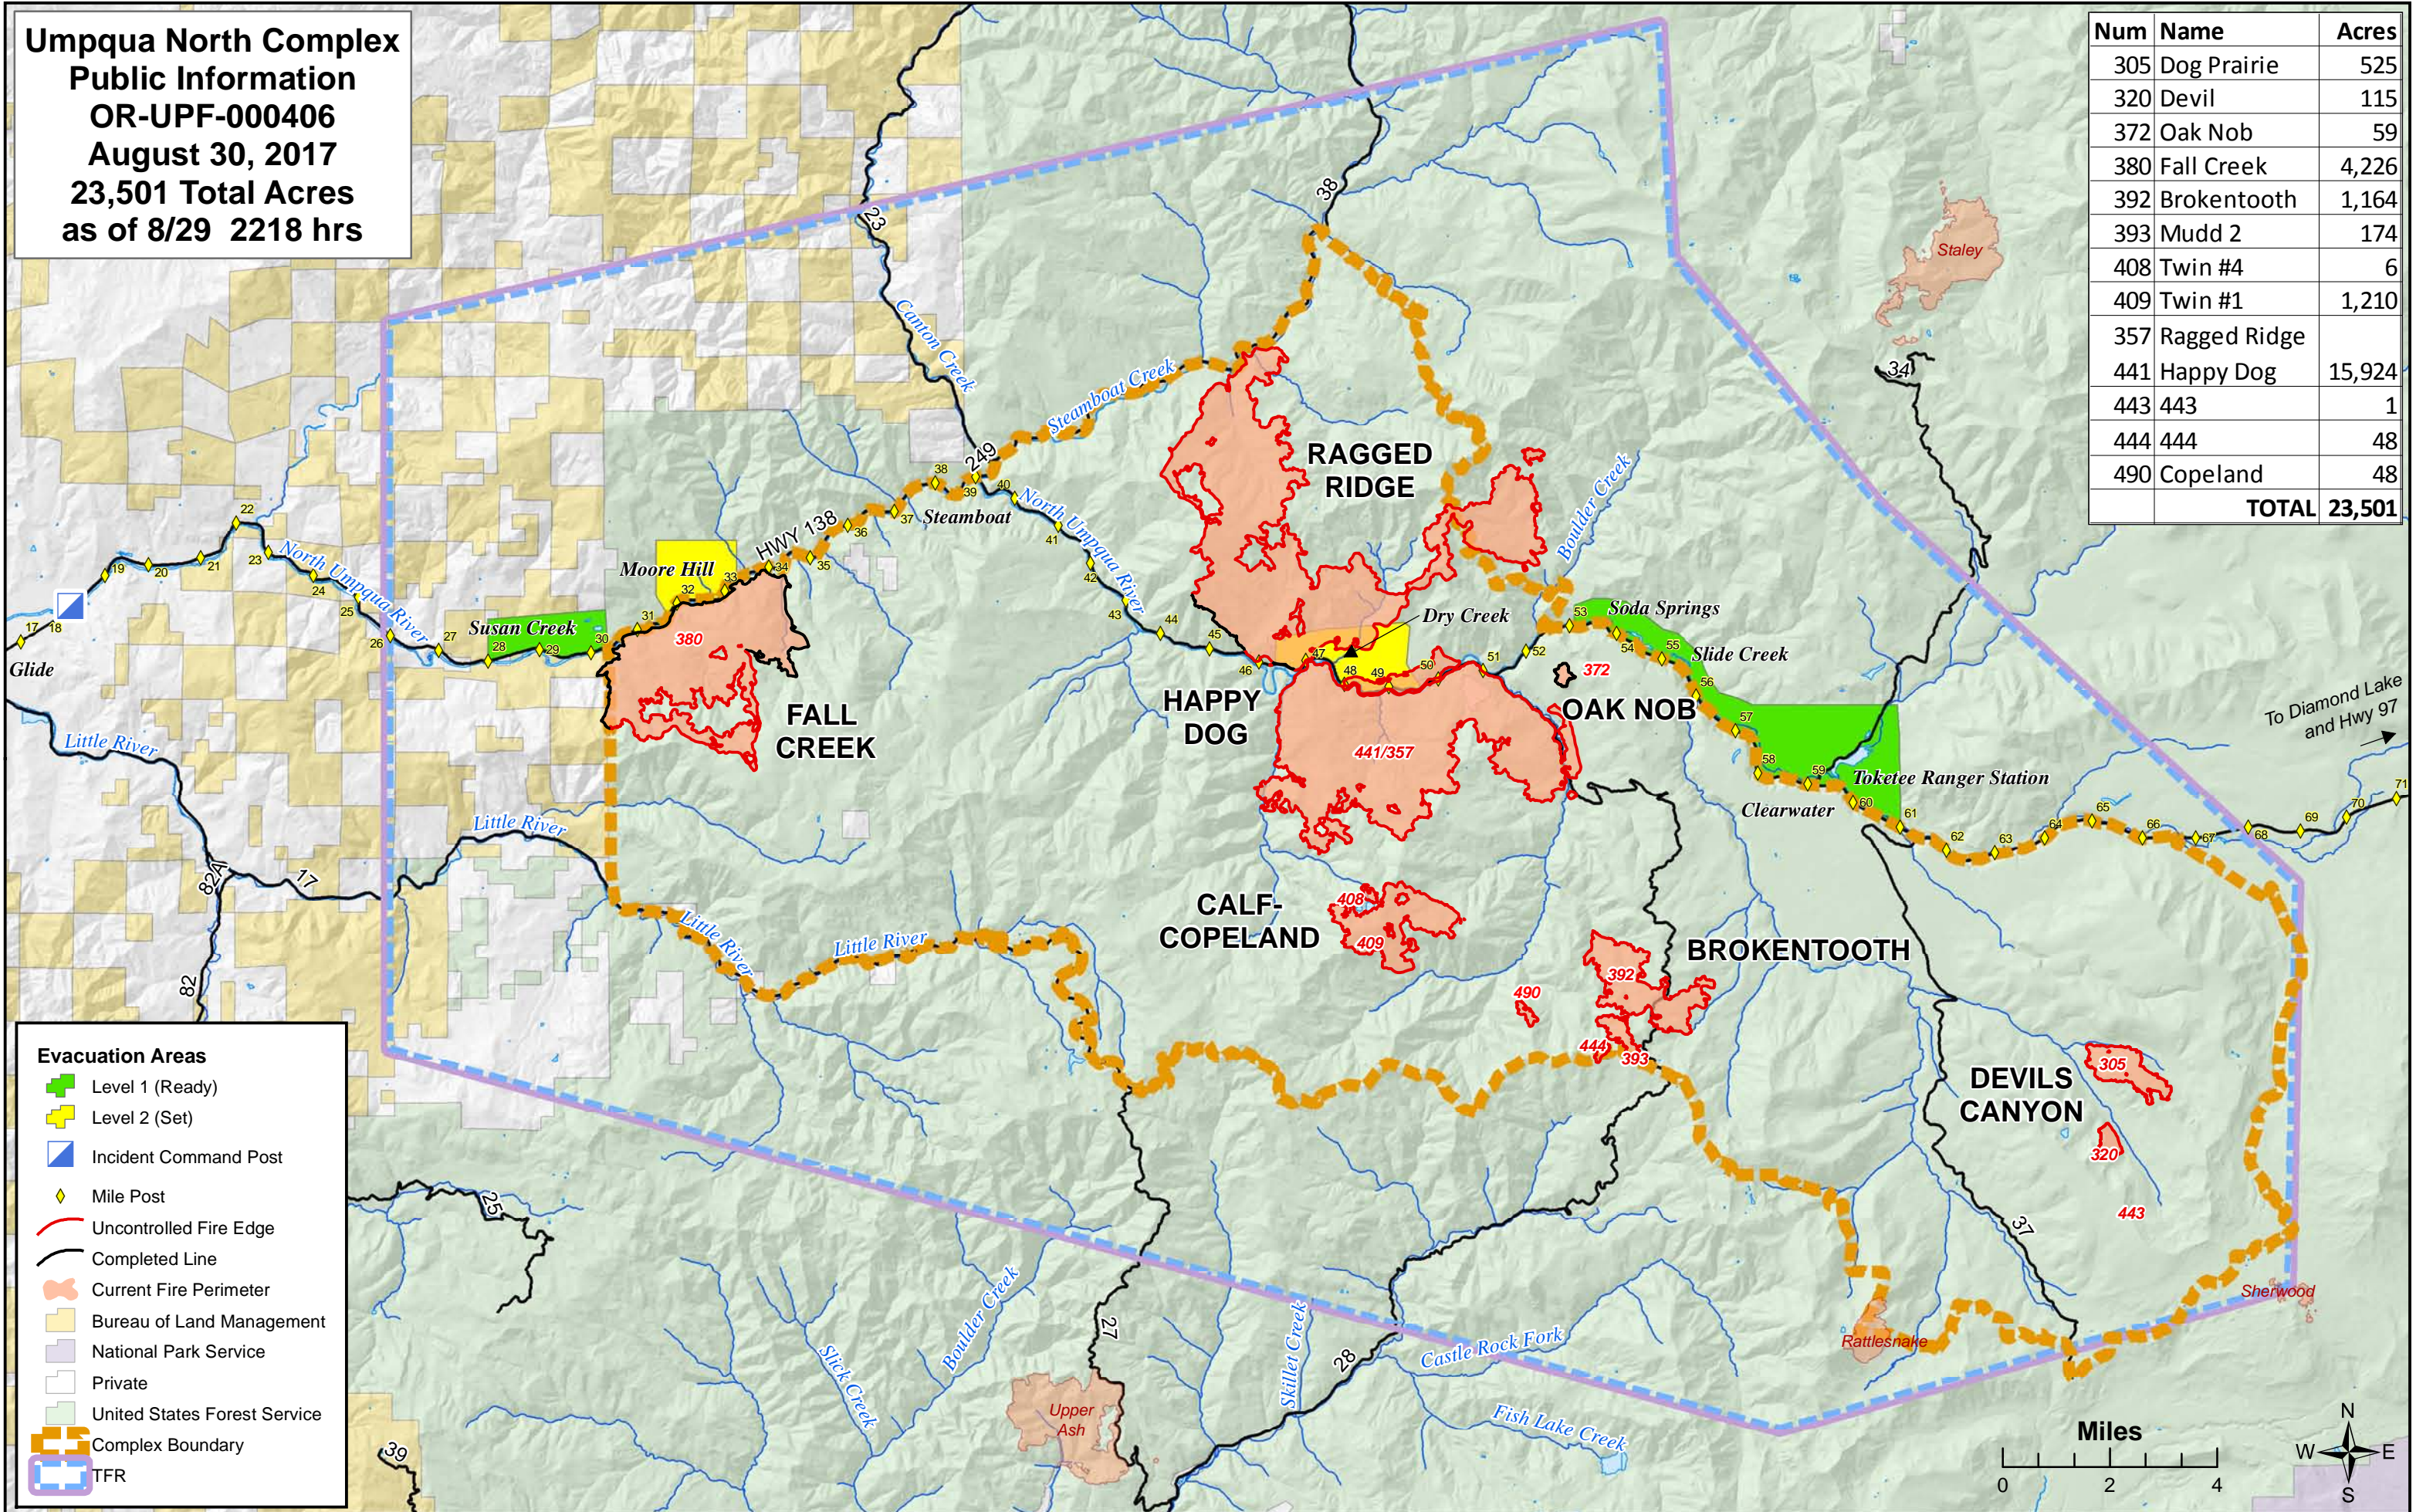

**Umpqua North Complex
Public Information
OR-UPF-000406
August 30, 2017
23,501 Total Acres
as of 8/29 2218 hrs**

Num	Name	Acres
305	Dog Prairie	525
320	Devil	115
372	Oak Nob	59
380	Fall Creek	4,226
392	Brokentooth	1,164
393	Mudd 2	174
408	Twin #4	6
409	Twin #1	1,210
357	Ragged Ridge	
441	Happy Dog	15,924
443	443	1
444	444	48
490	Copeland	48
	TOTAL	23,501

Evacuation Areas

- Level 1 (Ready)
- Level 2 (Set)
- Incident Command Post
- Mile Post
- Uncontrolled Fire Edge
- Completed Line
- Current Fire Perimeter
- Bureau of Land Management
- National Park Service
- Private
- United States Forest Service
- Complex Boundary
- TFR