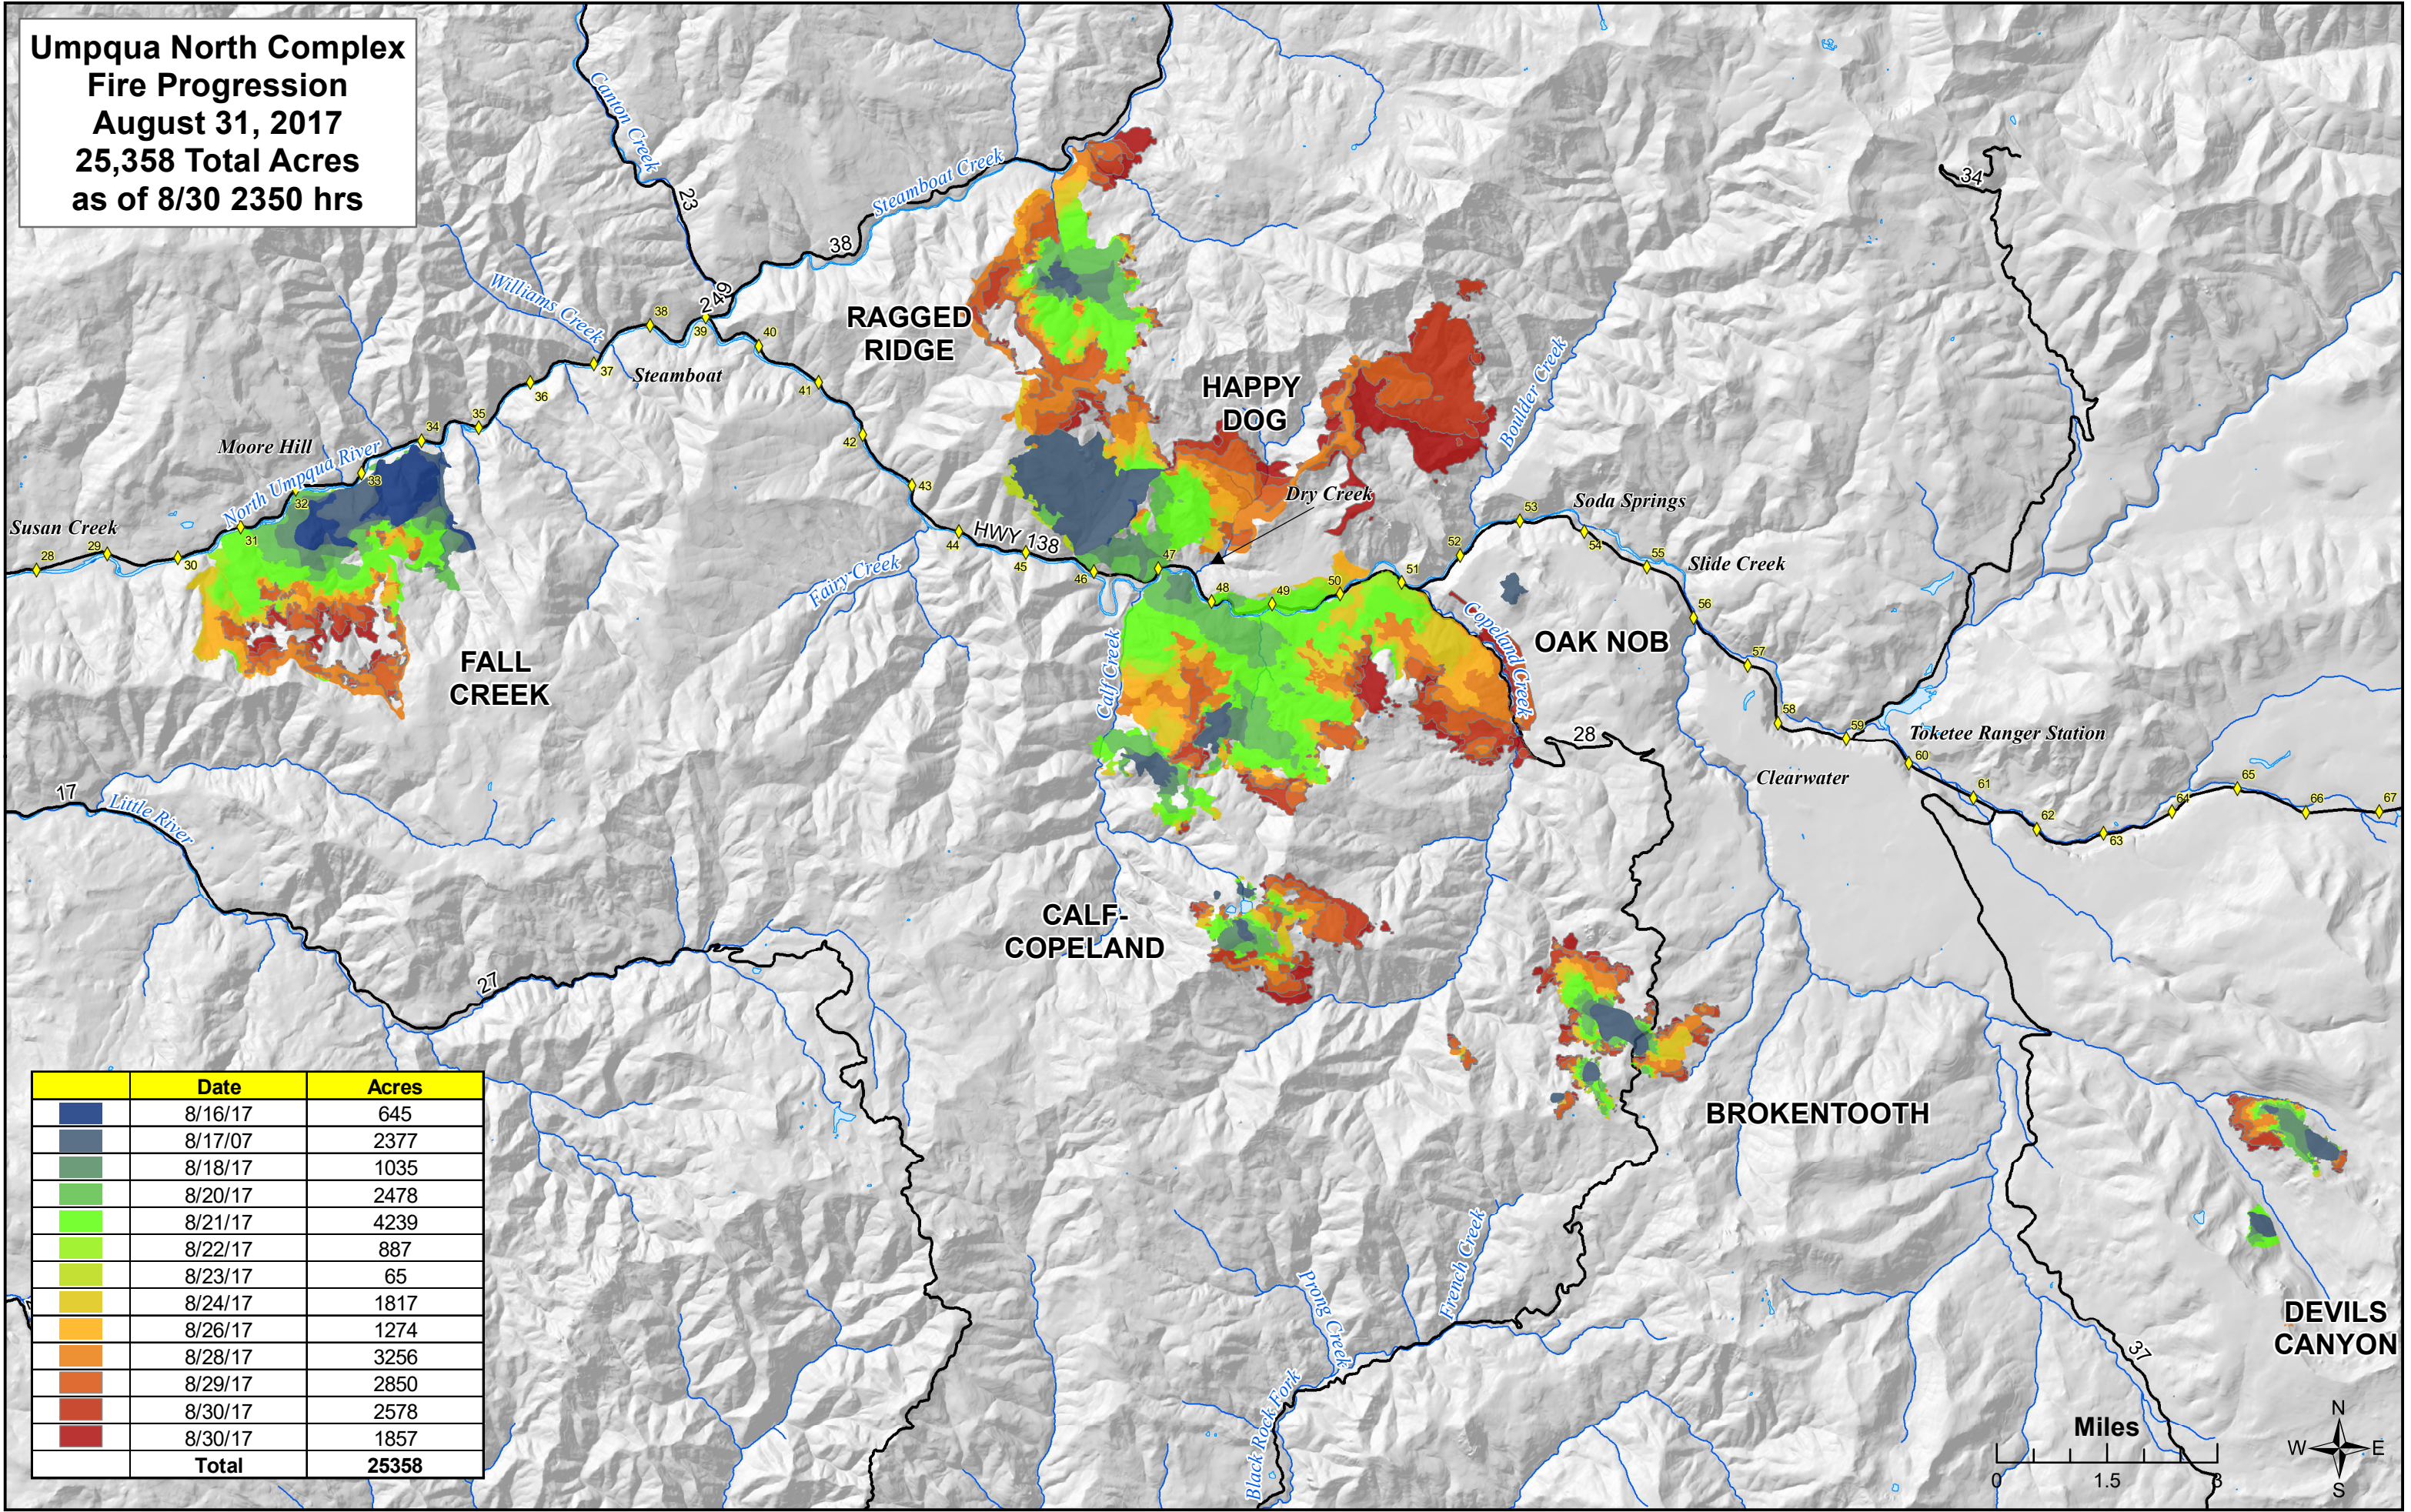

**Umpqua North Complex
Fire Progression
August 31, 2017
25,358 Total Acres
as of 8/30 2350 hrs**

	Date	Acres
Dark Blue	8/16/17	645
Blue-Gray	8/17/17	2377
Green-Blue	8/18/17	1035
Light Green	8/20/17	2478
Bright Green	8/21/17	4239
Yellow-Green	8/22/17	887
Yellow	8/23/17	65
Orange-Yellow	8/24/17	1817
Orange	8/26/17	1274
Dark Orange	8/28/17	3256
Red-Orange	8/29/17	2850
Red	8/30/17	2578
Dark Red	8/30/17	1857
	Total	25358