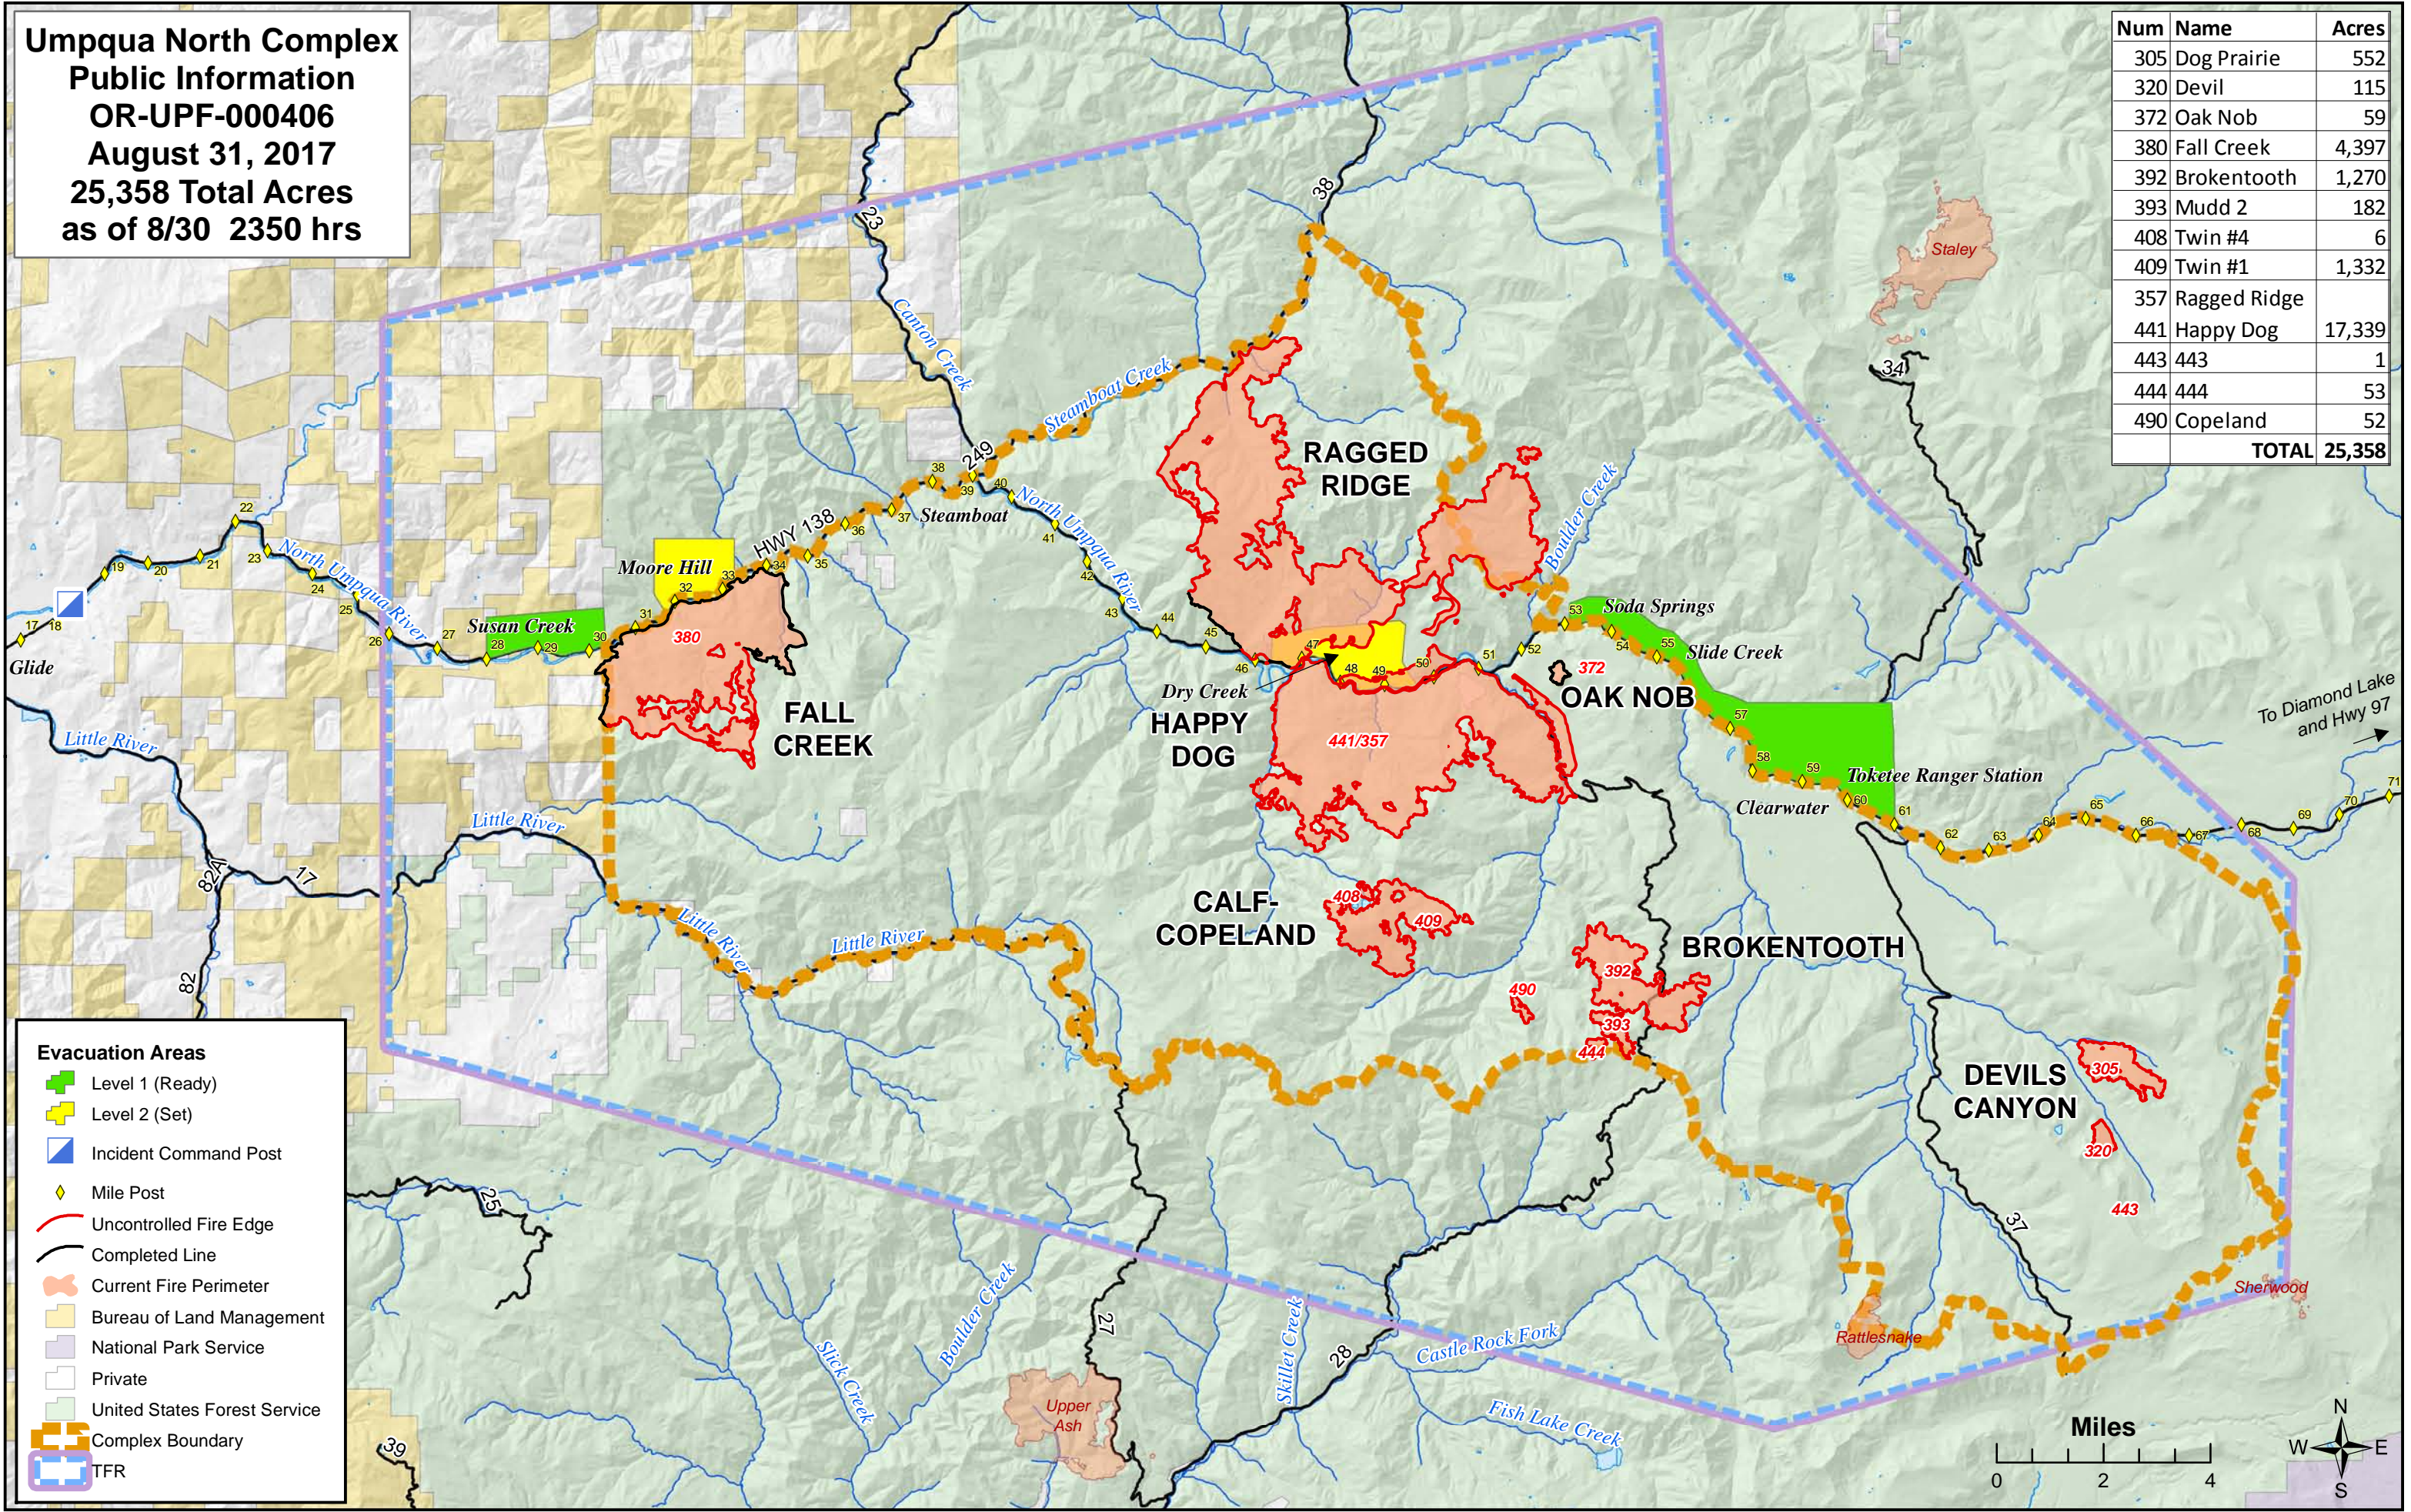

**Umpqua North Complex
Public Information
OR-UPF-000406
August 31, 2017
25,358 Total Acres
as of 8/30 2350 hrs**

Num	Name	Acres
305	Dog Prairie	552
320	Devil	115
372	Oak Nob	59
380	Fall Creek	4,397
392	Brokentooth	1,270
393	Mudd 2	182
408	Twin #4	6
409	Twin #1	1,332
357	Ragged Ridge	
441	Happy Dog	17,339
443	443	1
444	444	53
490	Copeland	52
TOTAL		25,358

Evacuation Areas

- Level 1 (Ready)
- Level 2 (Set)
- Incident Command Post
- ◆ Mile Post
- Uncontrolled Fire Edge
- Completed Line
- Current Fire Perimeter
- Bureau of Land Management
- National Park Service
- Private
- United States Forest Service
- Complex Boundary
- TFR