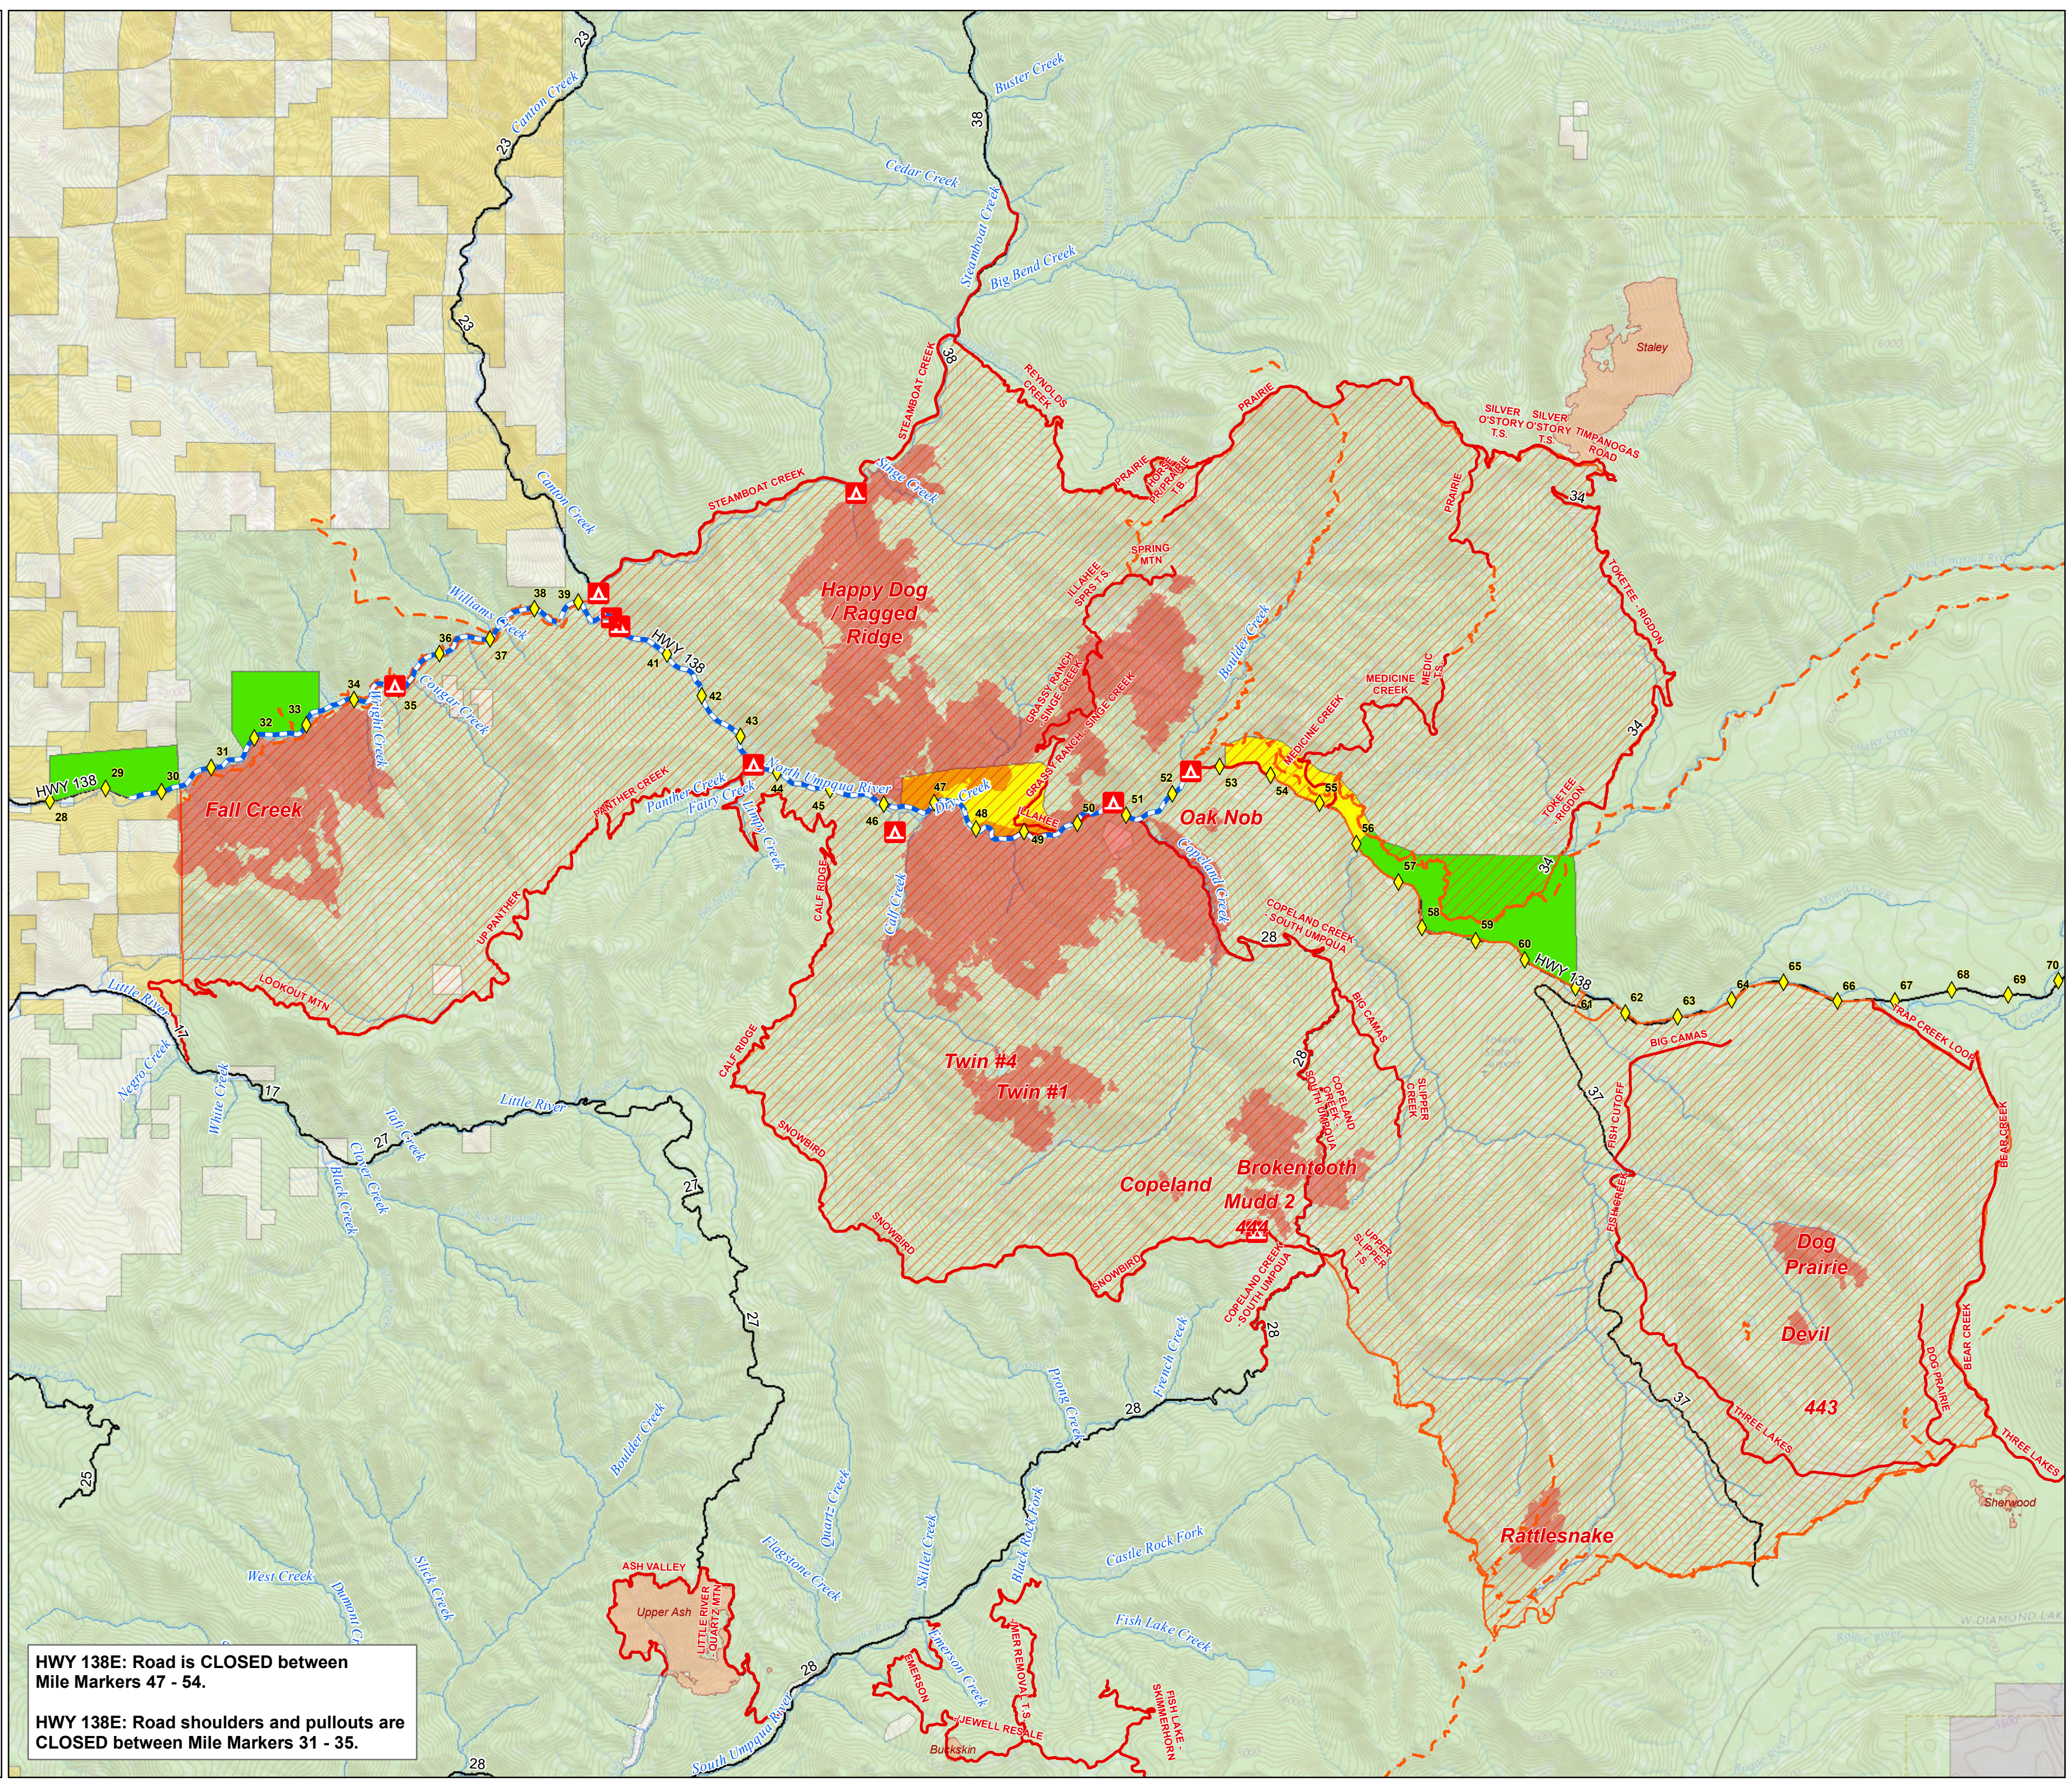

- Mile Marker
- Closed Boating Site
- Closed Campground
- River Area Closure
- Closed Roads
- Closed Trails
- Current Fire Perimeter
- Nearby Fires
- Forest Service Area Closure
- Level 1 (Ready)
- Level 2 (Set)
- Bureau of Land Management
- National Park Service
- Private
- United States Forest Service

HWY 138E: Road is CLOSED between Mile Markers 47 - 54.

HWY 138E: Road shoulders and pullouts are CLOSED between Mile Markers 31 - 35.